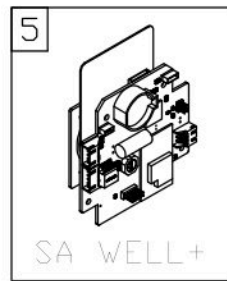

No.	Diagram	Tool Needed	Part Number	components Number
1	CBF-F101B	LCD	①02 ~ ①30 A101 ~ A110	701 ~ 708
2				
3	CBF-F101C		①01 ~ ②28 A205(A301) ~ A388	732 ~ 758
4	CBF-F101D		③52 ~ ④46 A204(A206) ~ A280	771 ~ 789
5	TBR-F101G	OPTIONS SA WELL+	⑤01 ~ ⑤24	Y710

CHANGE DATE	CHANGE DESCRIPTION	CHANGE NO.	NAME	UNITS	MM	SALES BLOW UP DIAGRAM	DIAGRAM NO.	MODEL
	⚠			QTY	1			CBF-F101A-A
				VERSION	A0	XX		C565R
				RATIO	1:12			

SportsArt
FITNESS

RESTRICTED USAGE ,
PLEASE DON'T FORWARD TO ANYONE WHO ISN'T AUTHORIZED