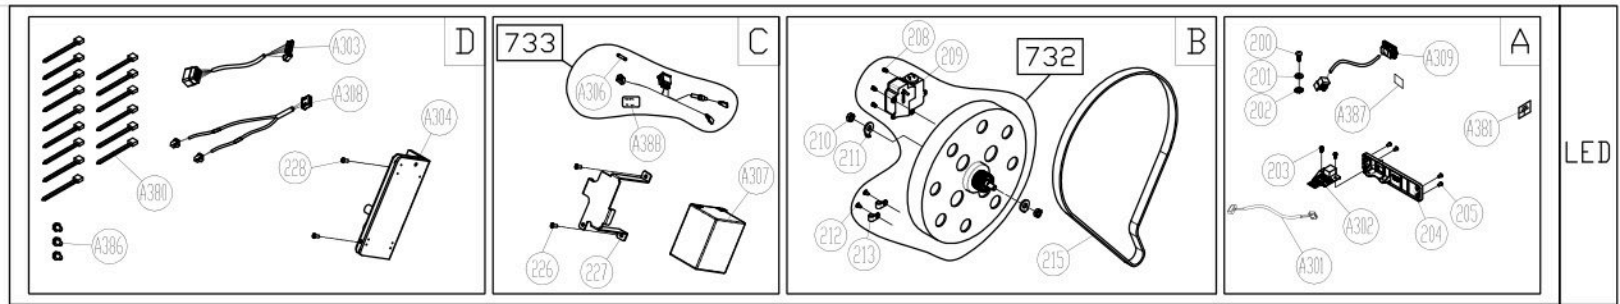

No.	Diagram	Tool Needed	Part Number	components Number
1	CBF-F101B	LCD	①02 ~ ①30 A101 ~ A110	701 ~ 708
2				
3	CBF-F101C		①01 ~ ②28 A205(A301) ~ A388	732 ~ 758
4	CBF-F101D		③52 ~ ④46 A204(A206) ~ A280	771 ~ 789
5	TBR-F101G	OPTIONS SA WELL+	⑤01 ~ ⑤24	Y710

CHANGE DATE	CHANGE DESCRIPTION	CHANGE NO.	NAME	UNITS	MM	SALES BLOW UP DIAGRAM	DIAGRAM NO.	MODEL
	⚠			QTY	1			CBF-F101A-A
				VERSION	A0	XX		C565R
				RATIO	1:12			

SportsArt
FITNESS

RESTRICTED USAGE ,
PLEASE DON'T FORWARD TO ANYONE WHO ISN'T AUTHORIZED

DRAWN BY

VERIFIED BY

CHANGE DATE	CHANGE DESCRIPTION	CHANGE NO.	NAME	SportsArt FITNESS RESTRICTED USAGE , PLEASE DON'T FORWARD TO ANYONE WHO ISN'T AUTHORIZED	DRAWN BY	UNITS	MM	SALES BLOW UP DIAGRAM	DIAGRAM NO.	CBF-F101B-A	
					VERIFIED BY	QTY	1			C565R	
						VERSION	A0	XX		MODEL	
						RATIO	1:6				

LED

物料編號

CHANGE DATE	CHANGE DESCRIPTION	CHANGE NO.	NAME	 RESTRICTED USAGE , PLEASE DON'T FORWARD TO ANYONE WHO ISN'T AUTHORIZED	DRAWN BY	UNITS	MM	SALES BLOW UP DIAGRAM	DIAGRAM NO.	CBF-F101C-A	
					VERIFIED BY	QTY	1			C565R	
						VERSION	A0	XX		MODEL	
						RATIO	1:14				