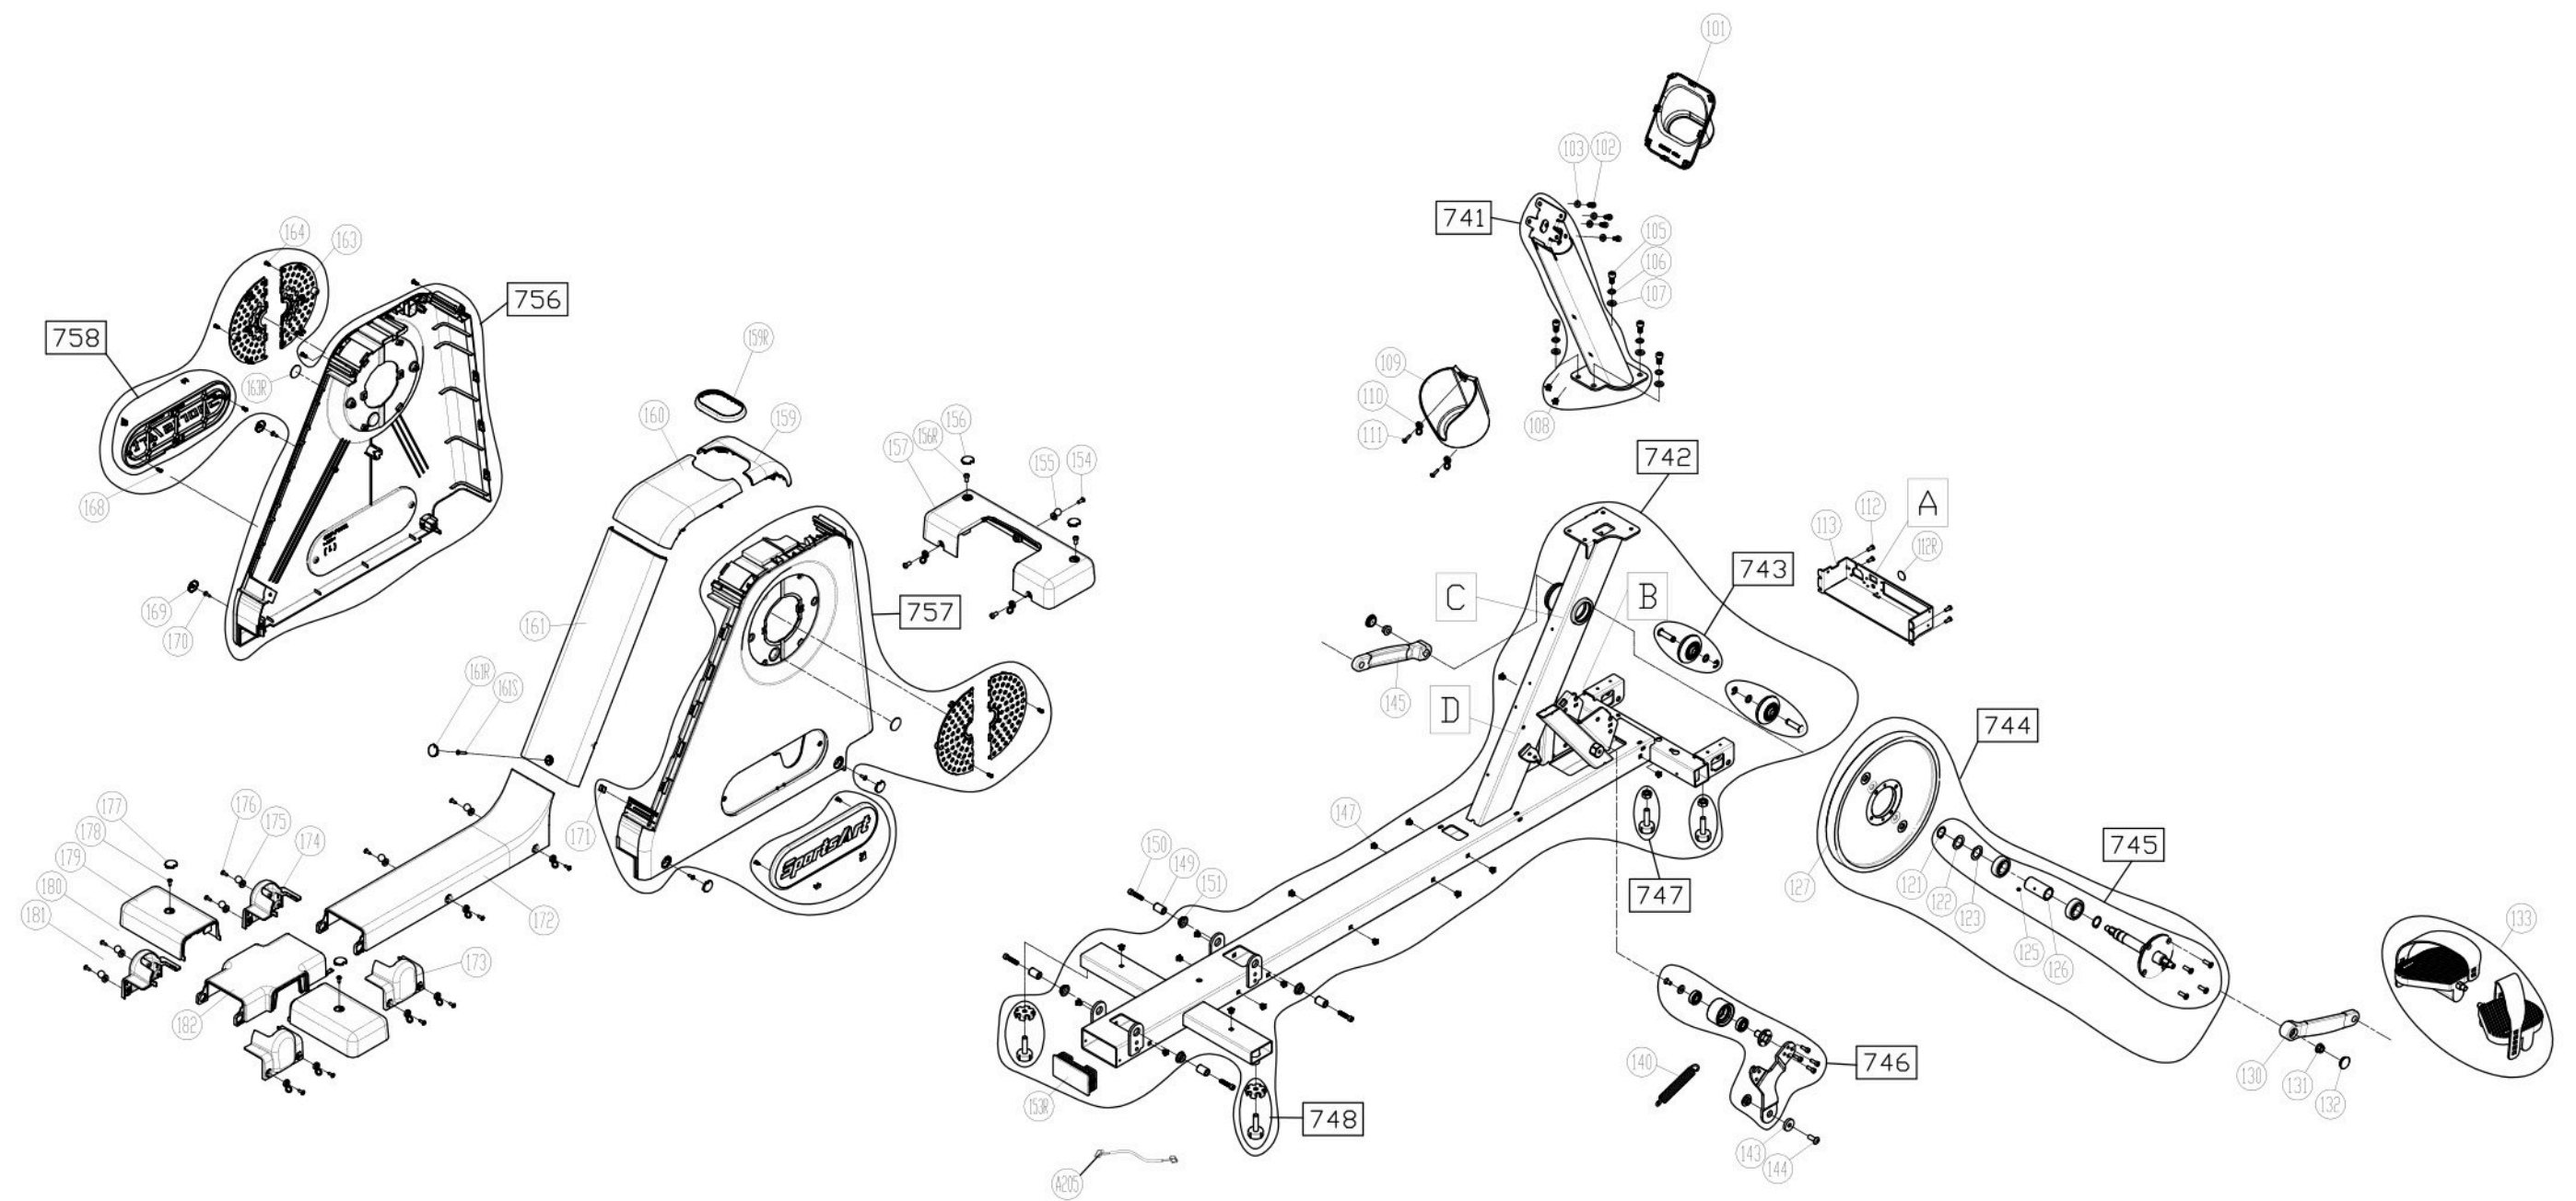

DRAWN BY

VERIFIED BY

CHANGE DATE	CHANGE DESCRIPTION	CHANGE NO.	NAME	SportsArt FITNESS RESTRICTED USAGE , PLEASE DON'T FORWARD TO ANYONE WHO ISN'T AUTHORIZED	DRAWN BY	UNITS	MM	SALES BLOW UP DIAGRAM	DIAGRAM NO.	CBF-F101B-A	
					VERIFIED BY	QTY	1			C565R	
						VERSION	A0	XX		MODEL	
						RATIO	1:6				

LED

物料編號

CHANGE DATE	CHANGE DESCRIPTION	CHANGE NO.	NAME	 RESTRICTED USAGE , PLEASE DON'T FORWARD TO ANYONE WHO ISN'T AUTHORIZED	DRAWN BY	UNITS	MM	SALES BLOW UP DIAGRAM	DIAGRAM NO.	CBF-F101C-A	
					VERIFIED BY	QTY	1			C565R	
						VERSION	A0	XX		MODEL	
						RATIO	1:14				