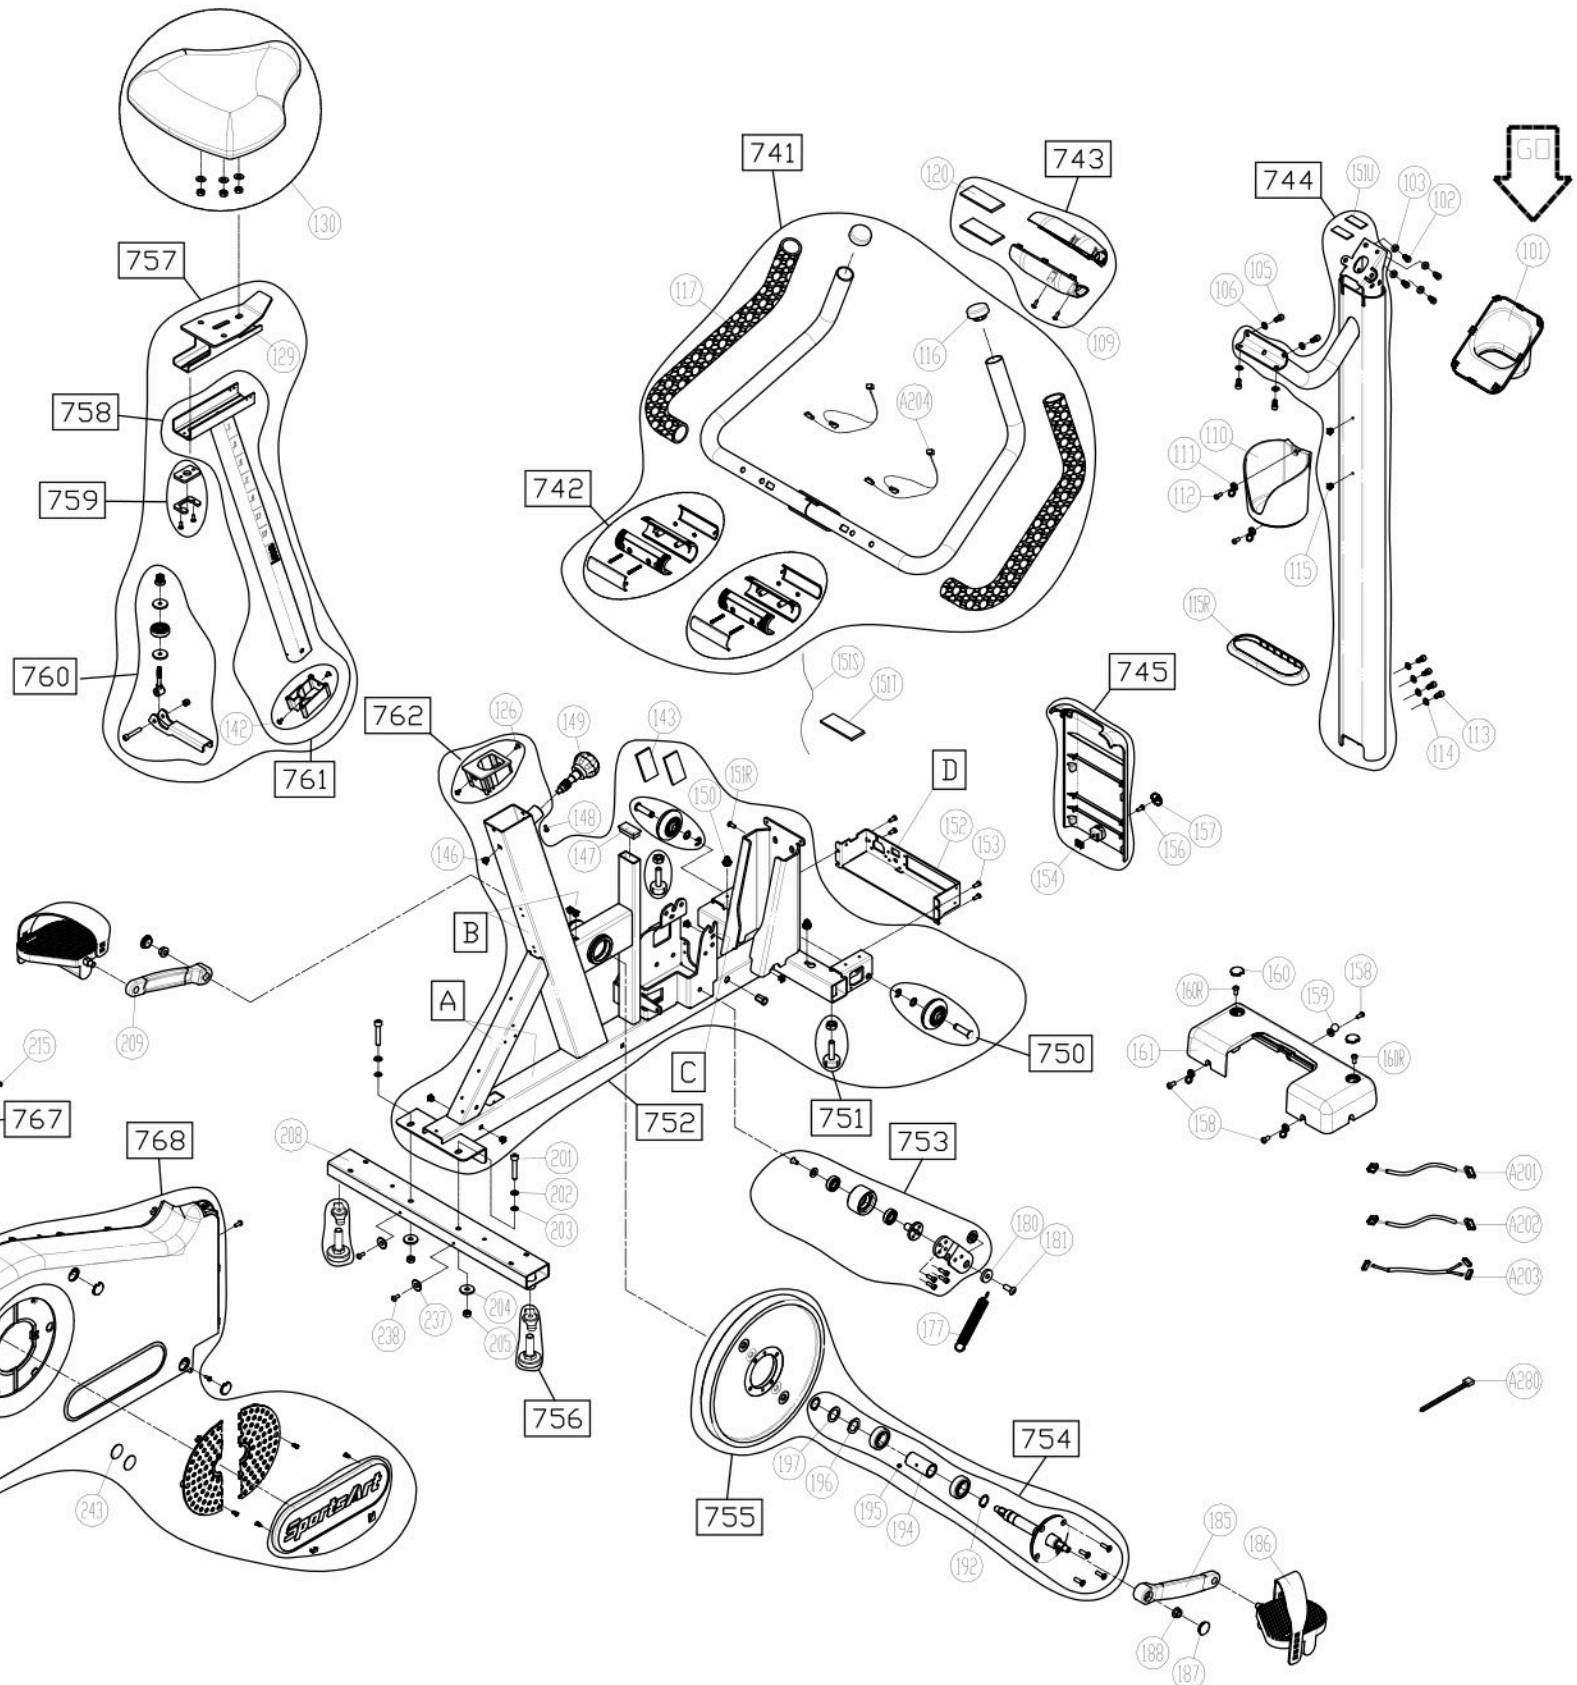

No.	Diagram	Tool Needed	Part Number	components Number
1	CBE-F101B	LCD	⓪2 ~ ⓪30 Ⓐ101 ~ Ⓐ110	701 ~ 708
2				
3	CBE-F101C		⓪101 ~ ⓪303 Ⓐ201 ~ Ⓐ311	732 ~ 770
4	TBR-F101G	OPTIONS SA WELL+	⓪01 ~ ⓪24	Y710

CHANGE DATE	CHANGE DESCRIPTION	CHANGE NO.	NAME	SportsArt FITNESS RESTRICTED USAGE , PLEASE DON'T FORWARD TO ANYONE WHO ISN'T AUTHORIZED	DRAWN BY	UNITS	MM	SALES BLOW UP DIAGRAM	DIAGRAM NO.	CBE-F101A-A	
	⚠				VERIFIED BY	QTY	1			MODEL	C565U
						VERSION	A0		XX		
						RATIO	1:12				

CHANGE DATE	CHANGE DESCRIPTION	CHANGE NO.	NAME	SportsArt FITNESS RESTRICTED USAGE , PLEASE DON'T FORWARD TO ANYONE WHO ISN'T AUTHORIZED	DRAWN BY	UNITS	MM	SALES BLOW UP DIAGRAM	DIAGRAM NO.	CBE-F101B-A	
					VERIFIED BY	QTY	1				C565U
						VERSION	A0	XX		MODEL	
						RATIO	1:8				

物料編號

CHANGE DATE	CHANGE DESCRIPTION	CHANGE NO.	NAME	 <p>RESTRICTED USAGE , PLEASE DON'T FORWARD TO ANYONE WHO ISNT AUTHORIZED</p>	DRAWN BY	UNITS	MM	SALES BLOW UP DIAGRAM	DIAGRAM NO.	CBE-F101C-A	
					VERIFIED BY	QTY	1	XX			C565U
						VERSION	A0			MODEL	
						RATIO	1:15				