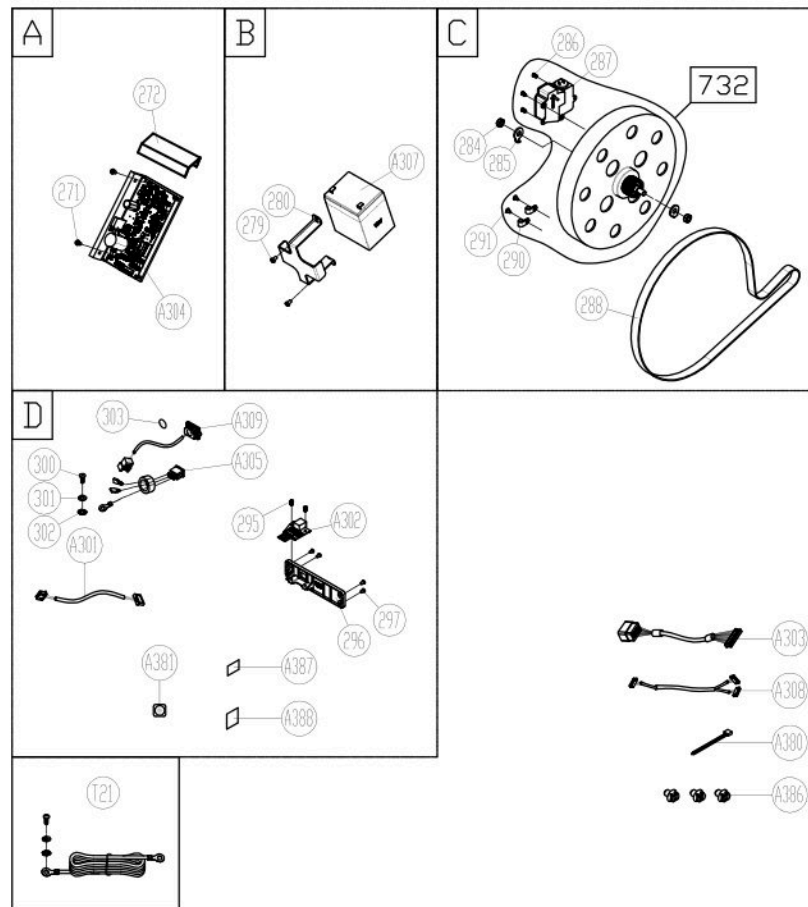

No.	Diagram	Tool Needed	Part Number	components Number
1	CBE-F101B	LCD	⓪2 ~ ⓪30 Ⓐ101 ~ Ⓐ110	701 ~ 708
2				
3	CBE-F101C		⓪101 ~ ⓪303 Ⓐ201 ~ Ⓐ311	732 ~ 770
4	TBR-F101G	OPTIONS SA WELL+	⓪01 ~ ⓪24	Y710

CHANGE DATE	CHANGE DESCRIPTION	CHANGE NO.	NAME	SportsArt FITNESS RESTRICTED USAGE , PLEASE DON'T FORWARD TO ANYONE WHO ISN'T AUTHORIZED	DRAWN BY	UNITS	MM	SALES BLOW UP DIAGRAM	DIAGRAM NO.	CBE-F101A-A	
	⚠				VERIFIED BY	QTY	1			MODEL	C565U
						VERSION	A0		XX		
						RATIO	1:12				

CHANGE DATE	CHANGE DESCRIPTION	CHANGE NO.	NAME	SportsArt FITNESS RESTRICTED USAGE , PLEASE DON'T FORWARD TO ANYONE WHO ISN'T AUTHORIZED	DRAWN BY	UNITS	MM	SALES BLOW UP DIAGRAM	DIAGRAM NO.	CBE-F101B-A	
					VERIFIED BY	QTY	1				C565U
						VERSION	A0	XX		MODEL	
						RATIO	1:8				

物料編號

CHANGE DATE	CHANGE DESCRIPTION	CHANGE NO.	NAME	 <p>RESTRICTED USAGE , PLEASE DON'T FORWARD TO ANYONE WHO ISNT AUTHORIZED</p>	DRAWN BY	UNITS	MM	SALES BLOW UP DIAGRAM	DIAGRAM NO.	CBE-F101C-A	
					VERIFIED BY	QTY	1	XX			C565U
						VERSION	A0			MODEL	
						RATIO	1:15				