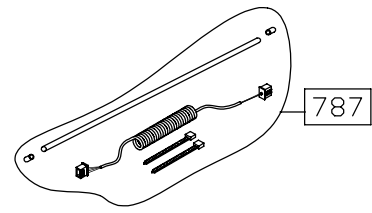

For old modles
(S/N:0408233~0415876)

CHANGE DATE	CHANGE DESCRIPTION	CHANGE NO.	NAME	<p>RESTRICTED USAGE , PLEASE DON'T FORWARD TO ANYONE WHO ISN'T AUTHORIZED</p>	DRAWN BY	UNITS	MM	SALES BLOW UP DIAGRAM	DIAGRAM NO.	MODEL	
2021.05.04	因新舊不共用, 新增 787A	03-20201005T	嚴偉碩		VERIFIED BY	QTY	1	XXX			CAZ-F101D-B
						VERSION	B0				C574R/G574R
						RATIO	1:12				C574R 13IN