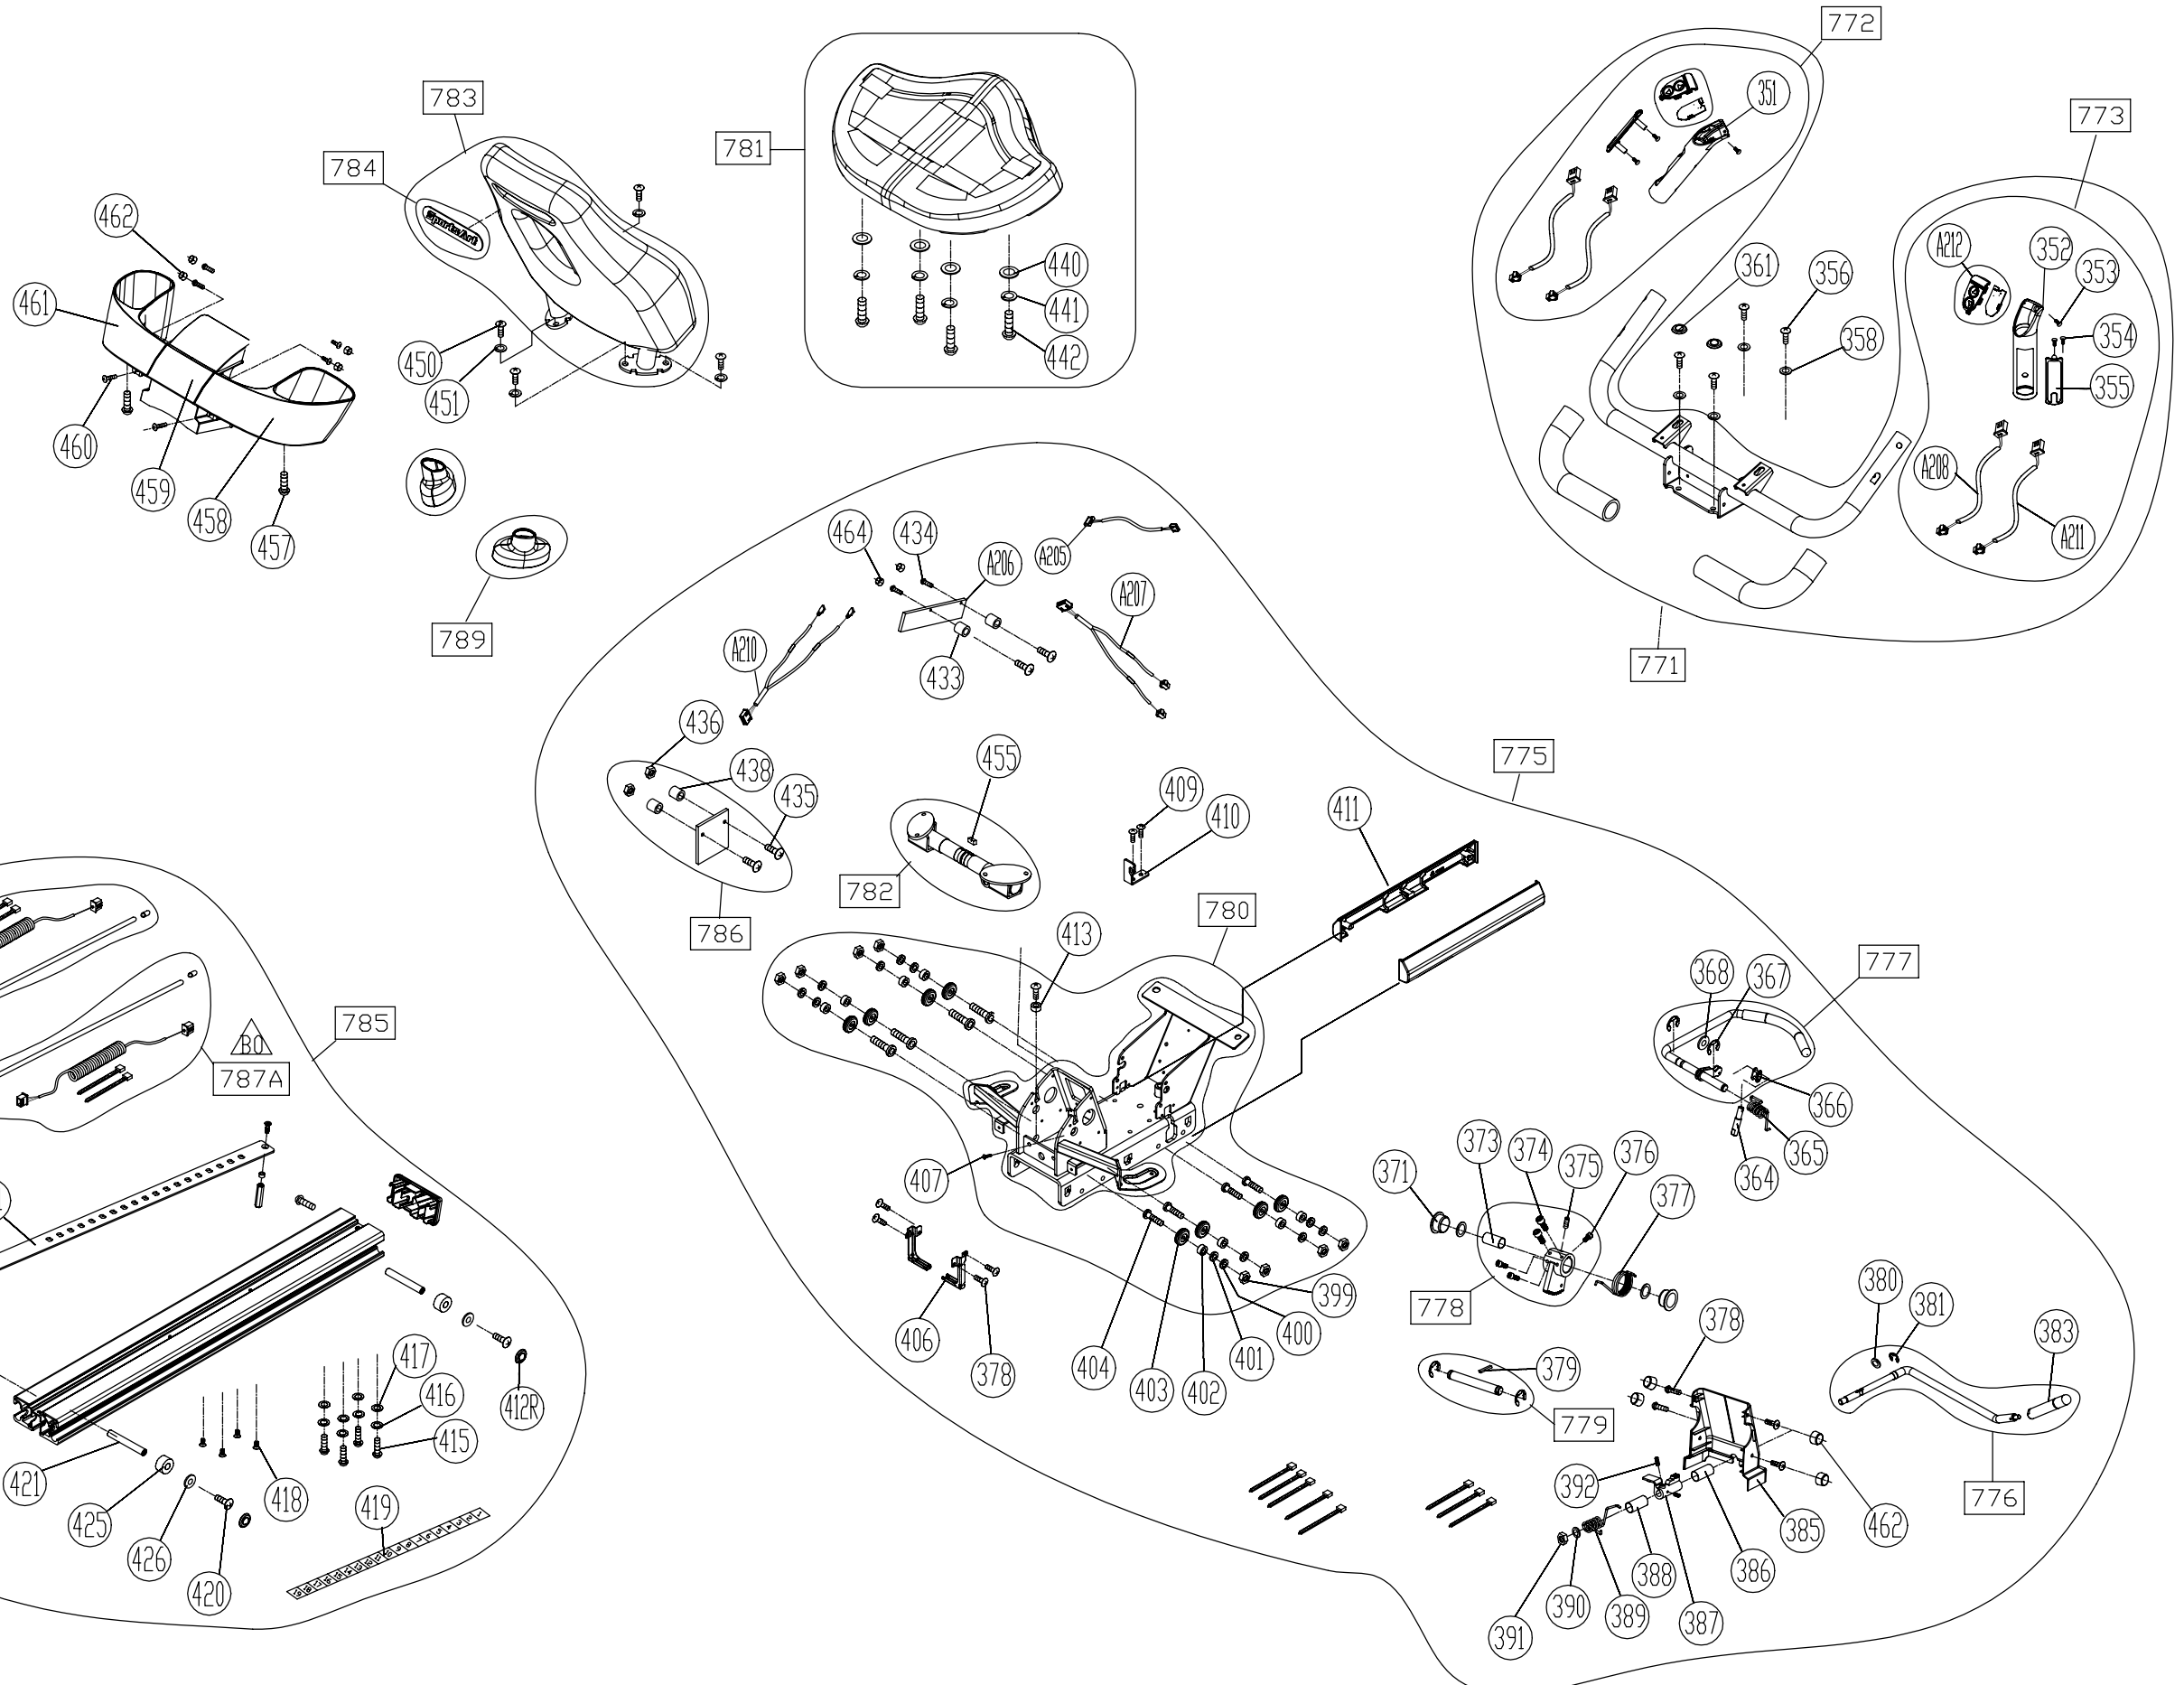

For old modles
(S/N:0408233~0415876)

CHANGE DATE	CHANGE DESCRIPTION	CHANGE NO.	NAME	<p>RESTRICTED USAGE , PLEASE DON'T FORWARD TO ANYONE WHO ISN'T AUTHORIZED</p>	DRAWN BY	UNITS	MM	SALES BLOW UP DIAGRAM	DIAGRAM NO.	MODEL	
2021.05.04	因新舊不共用, 新增 787A	03-20201005T	嚴偉碩		VERIFIED BY	QTY	1	XXX			CAZ-F101D-B
						VERSION	B0				C574R/G574R
						RATIO	1:12				C574R 13IN