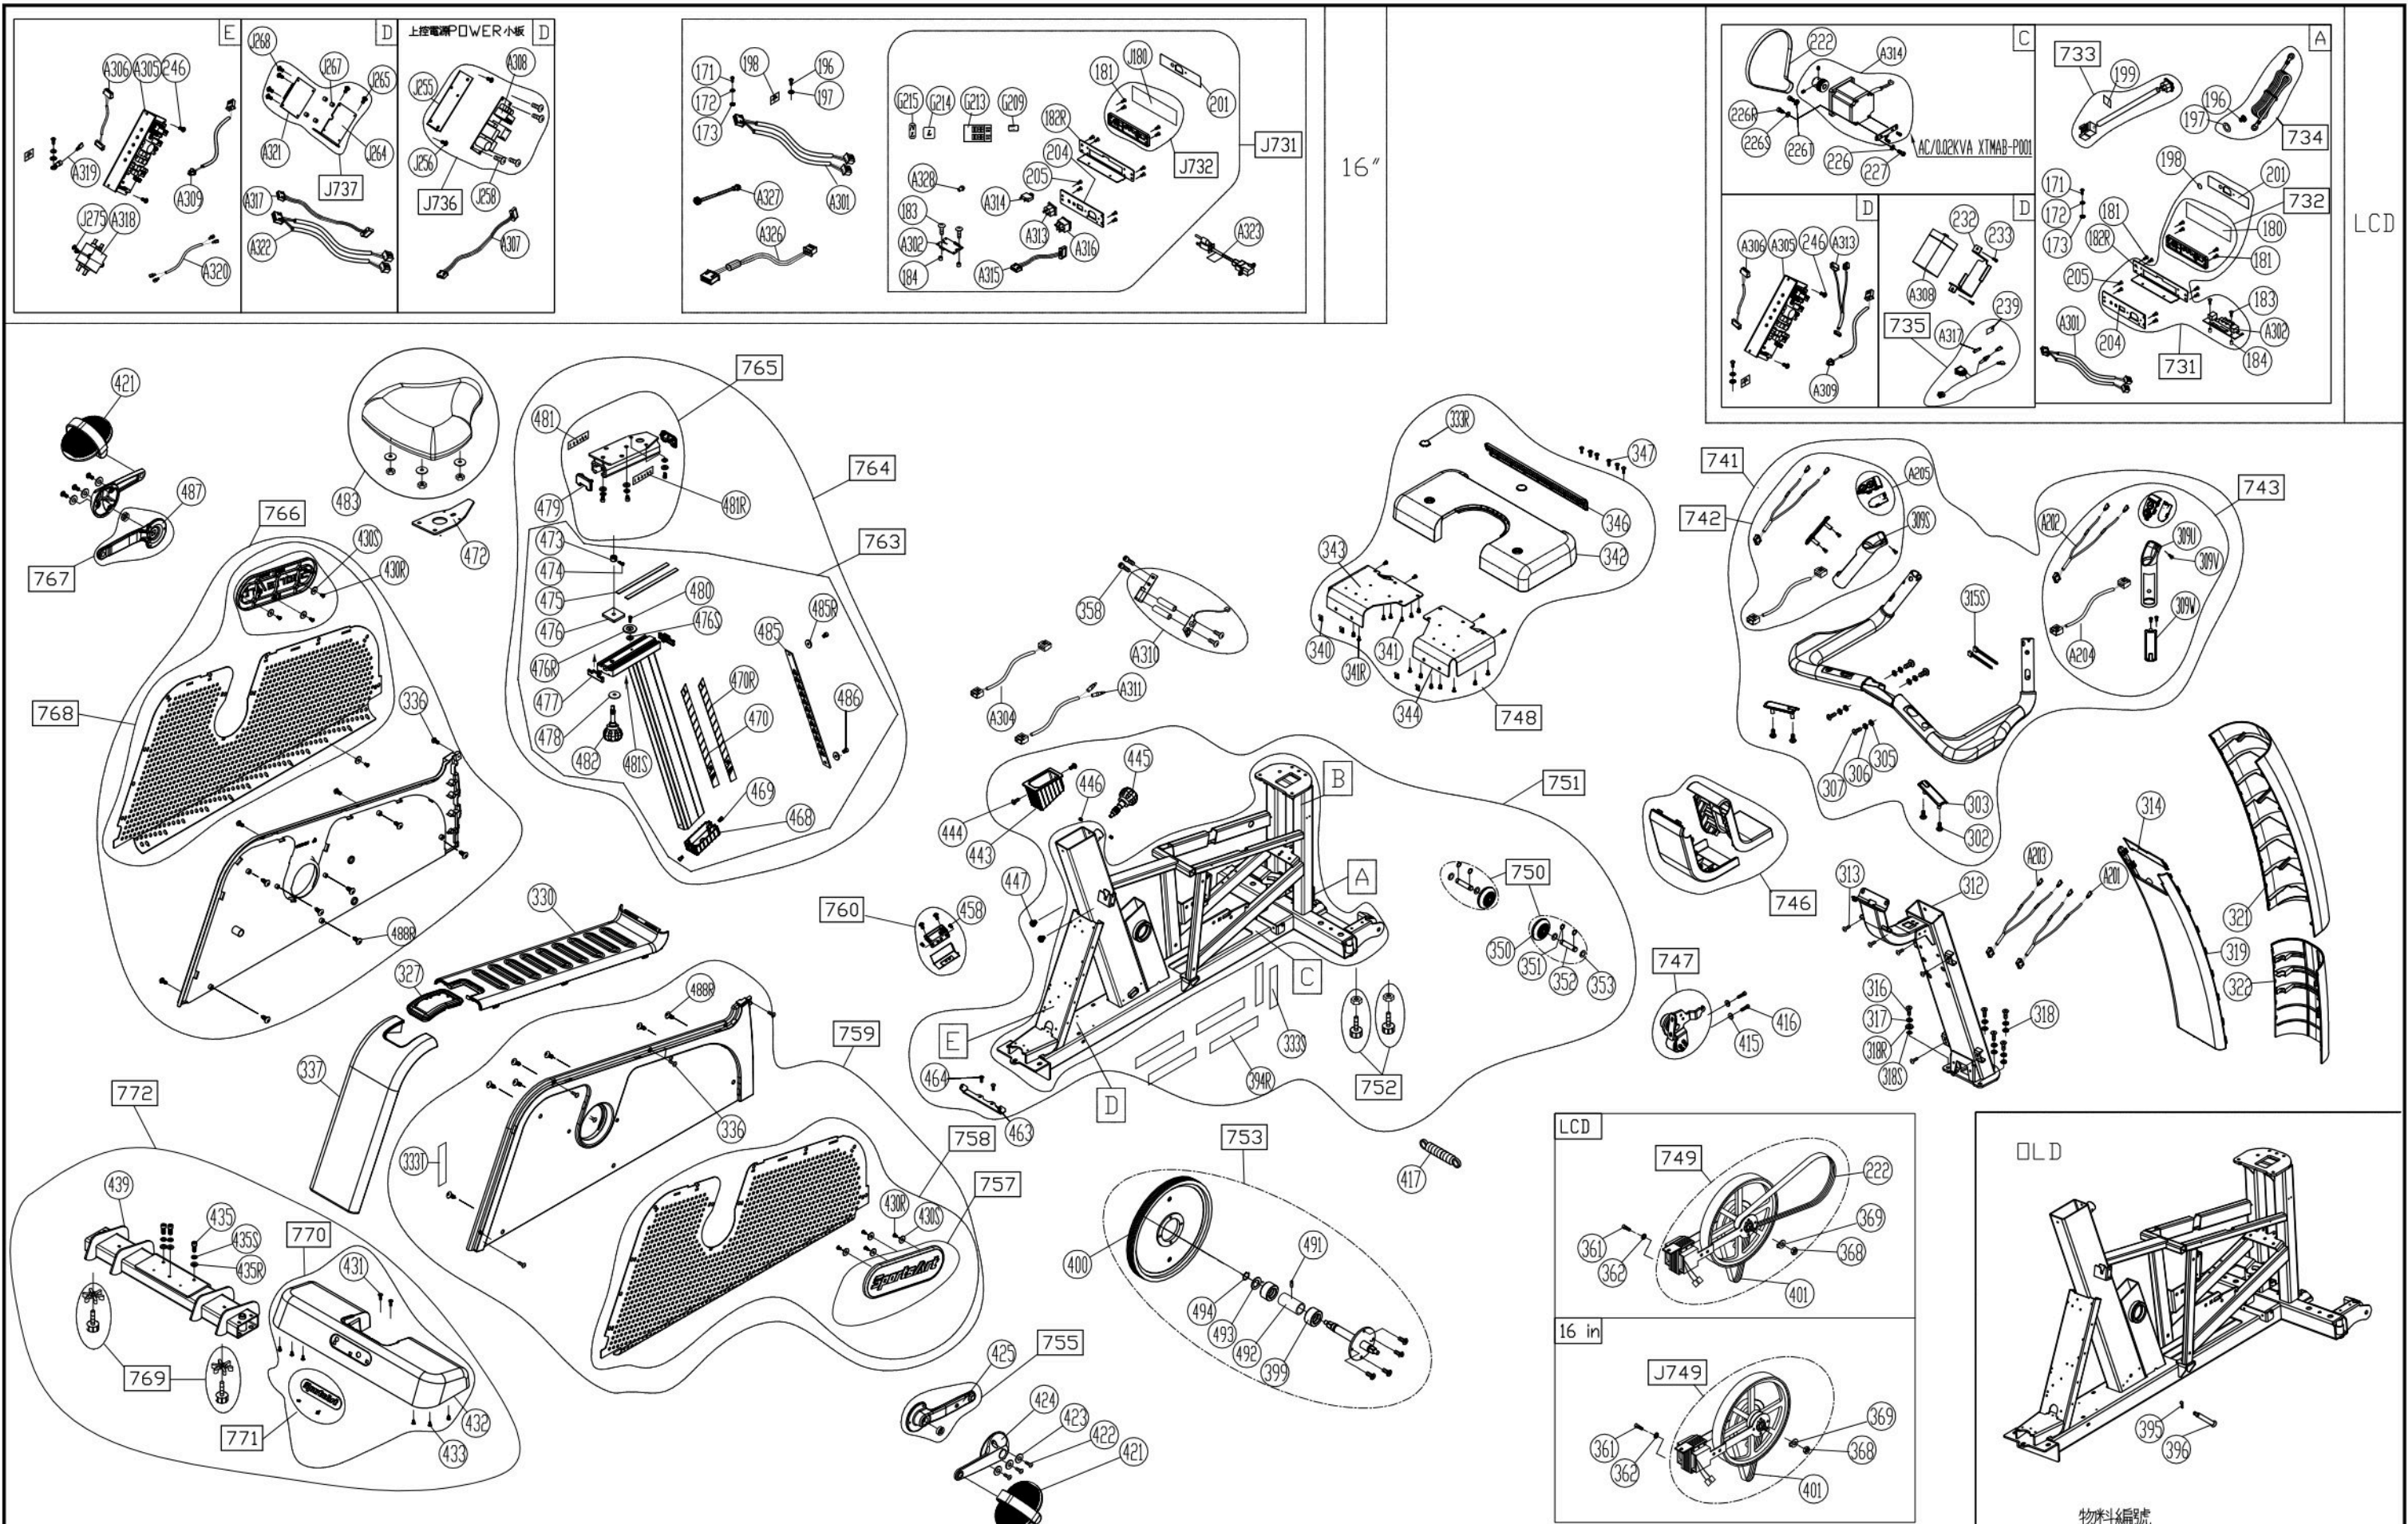

CHANGE DATE	CHANGE DESCRIPTION	CHANGE NO.	NAME	 RESTRICTED USAGE , PLEASE DON'T FORWARD TO ANYONE WHO ISN'T AUTHORIZED	DRAWN BY	UNITS	MM	SALES BLOW UP DIAGRAM	DIAGRAM NO.	CAW-F121B-A	
					VERIFIED BY	QTY	1				C576U 16"
						VERSION	A0	XX		MODEL	
						RATIO	1:10				

CHANGE DATE	CHANGE DESCRIPTION	CHANGE NO.	NAME

**SportsArt**  
 FITNESS  
 RESTRICTED USAGE ,  
 PLEASE DON'T FORWARD TO ANYONE WHO ISNT AUTHORIZED

UNITS	MM	SALES BLOW UP DIAGRAM	DIAGRAM NO.	MODEL
QTY	1	XX		CAW-F101C-A C576U
VERSION	A0			
RATIO	1:16			