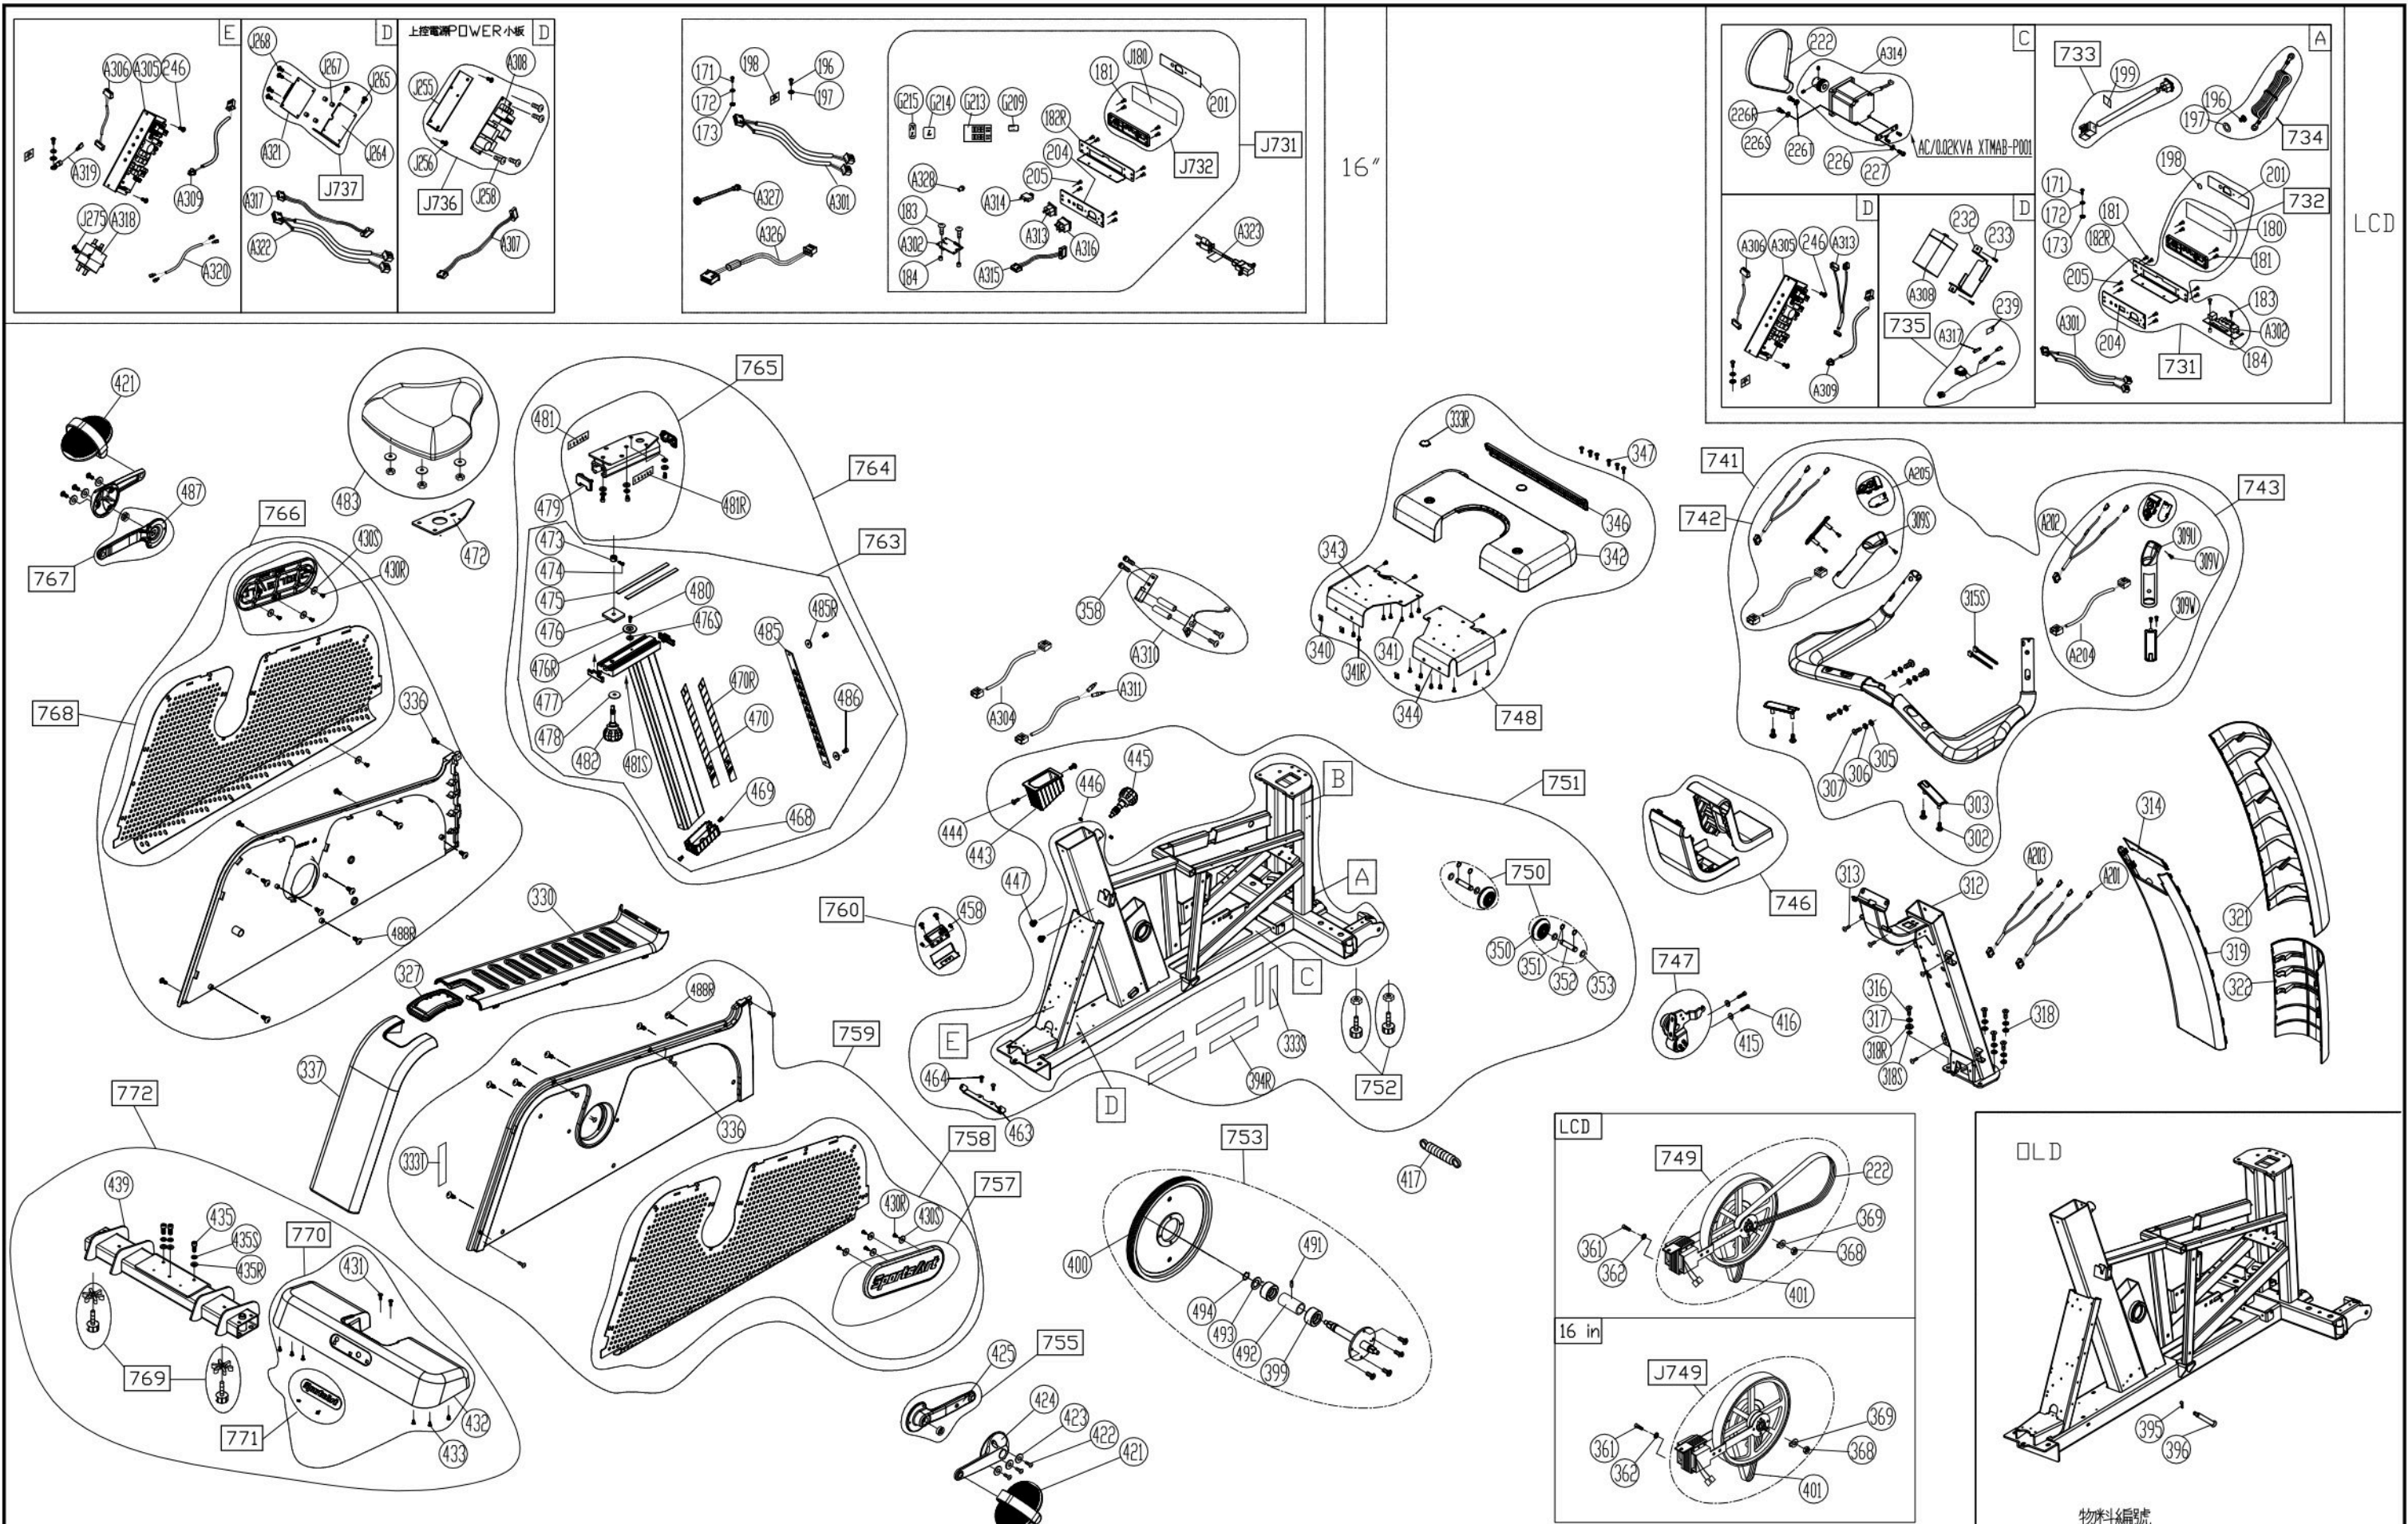

CHANGE DATE	CHANGE DESCRIPTION	CHANGE NO.	NAME	 RESTRICTED USAGE , PLEASE DON'T FORWARD TO ANYONE WHO ISN'T AUTHORIZED	DRAWN BY	UNITS	MM	SALES BLOW UP DIAGRAM	DIAGRAM NO.	CAW-F101B-A	
					VERIFIED BY	QTY	1				C576U LCD
						VERSION	A0	XX		MODEL	
						RATIO	1:10				

CHANGE DATE	CHANGE DESCRIPTION	CHANGE NO.	NAME

RESTRICTED USAGE ,  
 PLEASE DON'T FORWARD TO ANYONE WHO ISNT AUTHORIZED

UNITS	MM	SALES BLOW UP DIAGRAM	DIAGRAM NO.	MODEL
QTY	1	XX		CAW-F101C-A
VERSION	A0			C576U
RATIO	1:16			