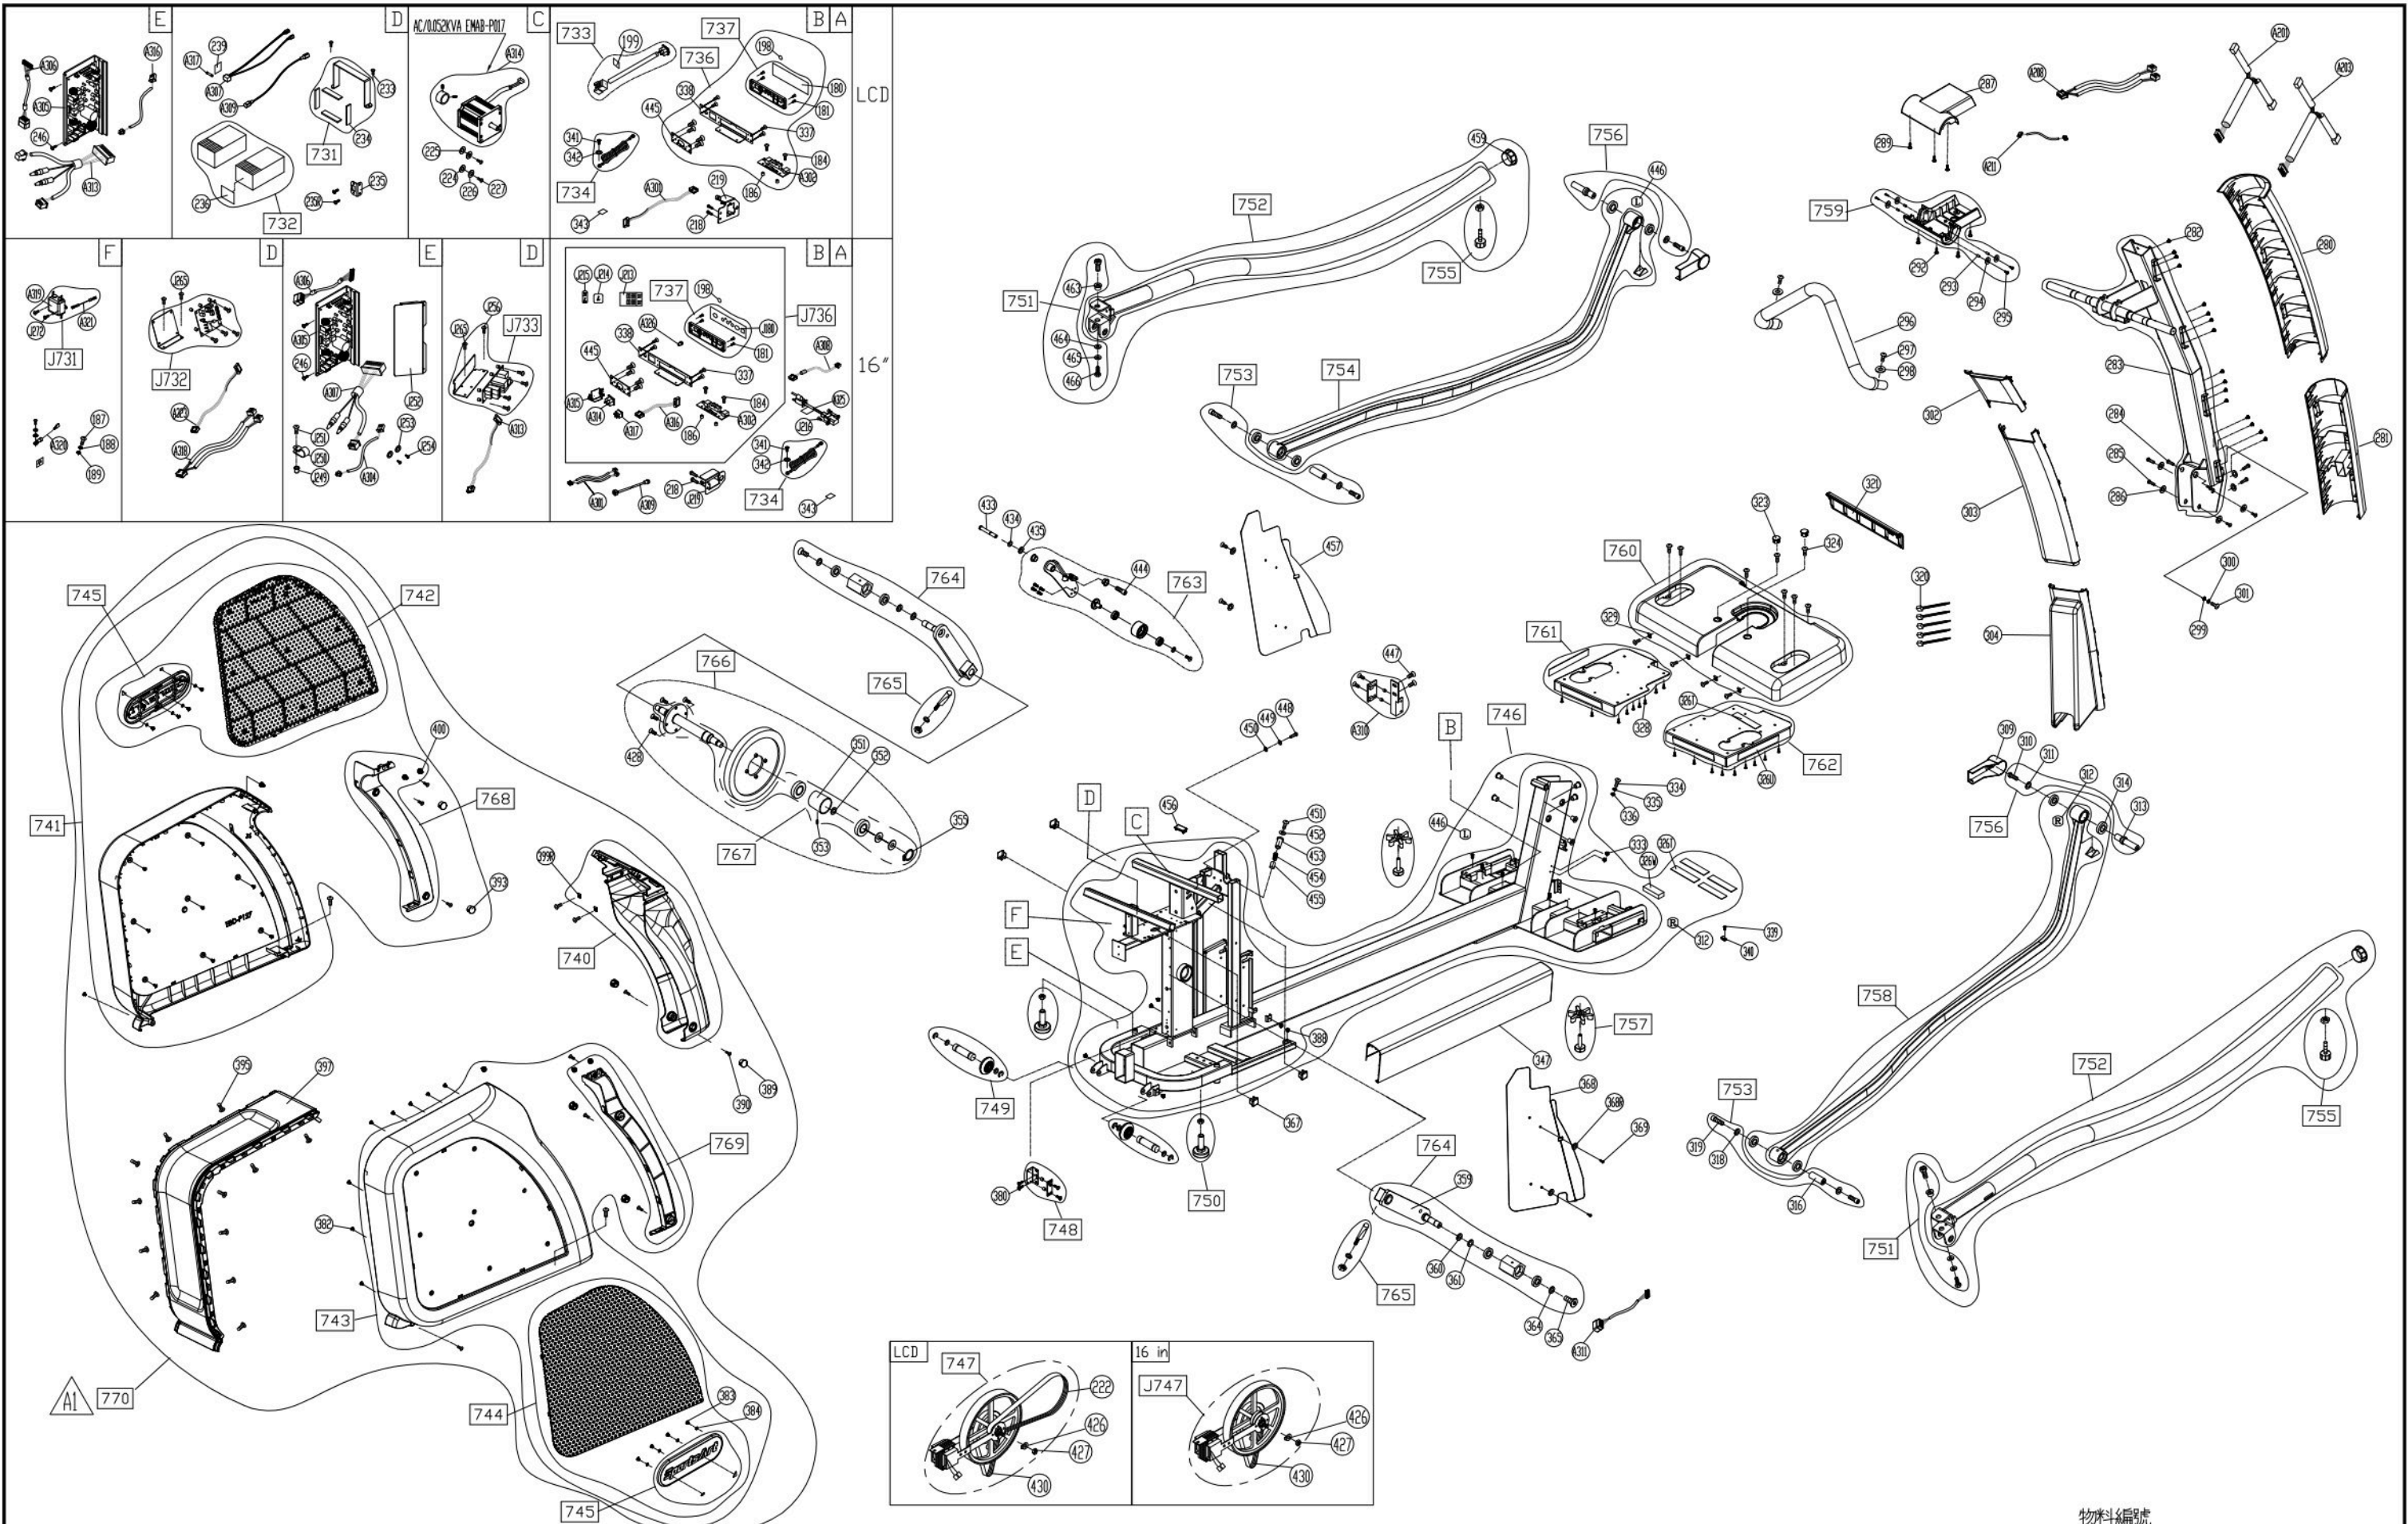

OLD→NEW 
 Please Note:
 For E876 before S/N:0390872
 1. If you haven't replaced , and if you want to replace , please send  for replacement.

CHANGE DATE	CHANGE DESCRIPTION	CHANGE NO.	NAME	 RESTRICTED USAGE , PLEASE DON'T FORWARD TO ANYONE WHO ISN'T AUTHORIZED	DRAWN BY	UNITS	MM	SALES BLOW UP DIAGRAM	DIAGRAM NO.	EBD-F101B-A		
2019.06.19	 配合儀表板改防火材質, 修改  →  並新增  		張又仁			QTY	1					E876
2019.06.19	 將  移至  內		張又仁			VERSION	A1				XX	MODEL
						VERIFIED BY	RATIO		1:11			

物料編號

CHANGE DATE	CHANGE DESCRIPTION	CHANGE NO.	NAME	 <p>RESTRICTED USAGE , PLEASE DON'T FORWARD TO ANYONE WHO ISNT AUTHORIZED</p>	DRAWN BY	UNITS	MM	SALES BLOW UP DIAGRAM	DIAGRAM NO.	EBD-F101C-A
20190220	AI 新增 770		張又仁		VERIFIED BY	QTY	1	XX	MODEL	E876
						VERSION	A1			E876 16"
						RATIO	1:20			

物料編號

CHANGE DATE	CHANGE DESCRIPTION	CHANGE NO.	NAME	SportsArt FITNESS RESTRICTED USAGE , PLEASE DON'T FORWARD TO ANYONE WHO ISNT AUTHORIZED	DRAWN BY	UNITS	MM	SALES BLOW UP DIAGRAM	DIAGRAM NO.	EBD-F101D-A	
					VERIFIED BY	QTY	1			MODEL	E876 G876
						VERSION	A0	XX			
						RATIO	1:13				