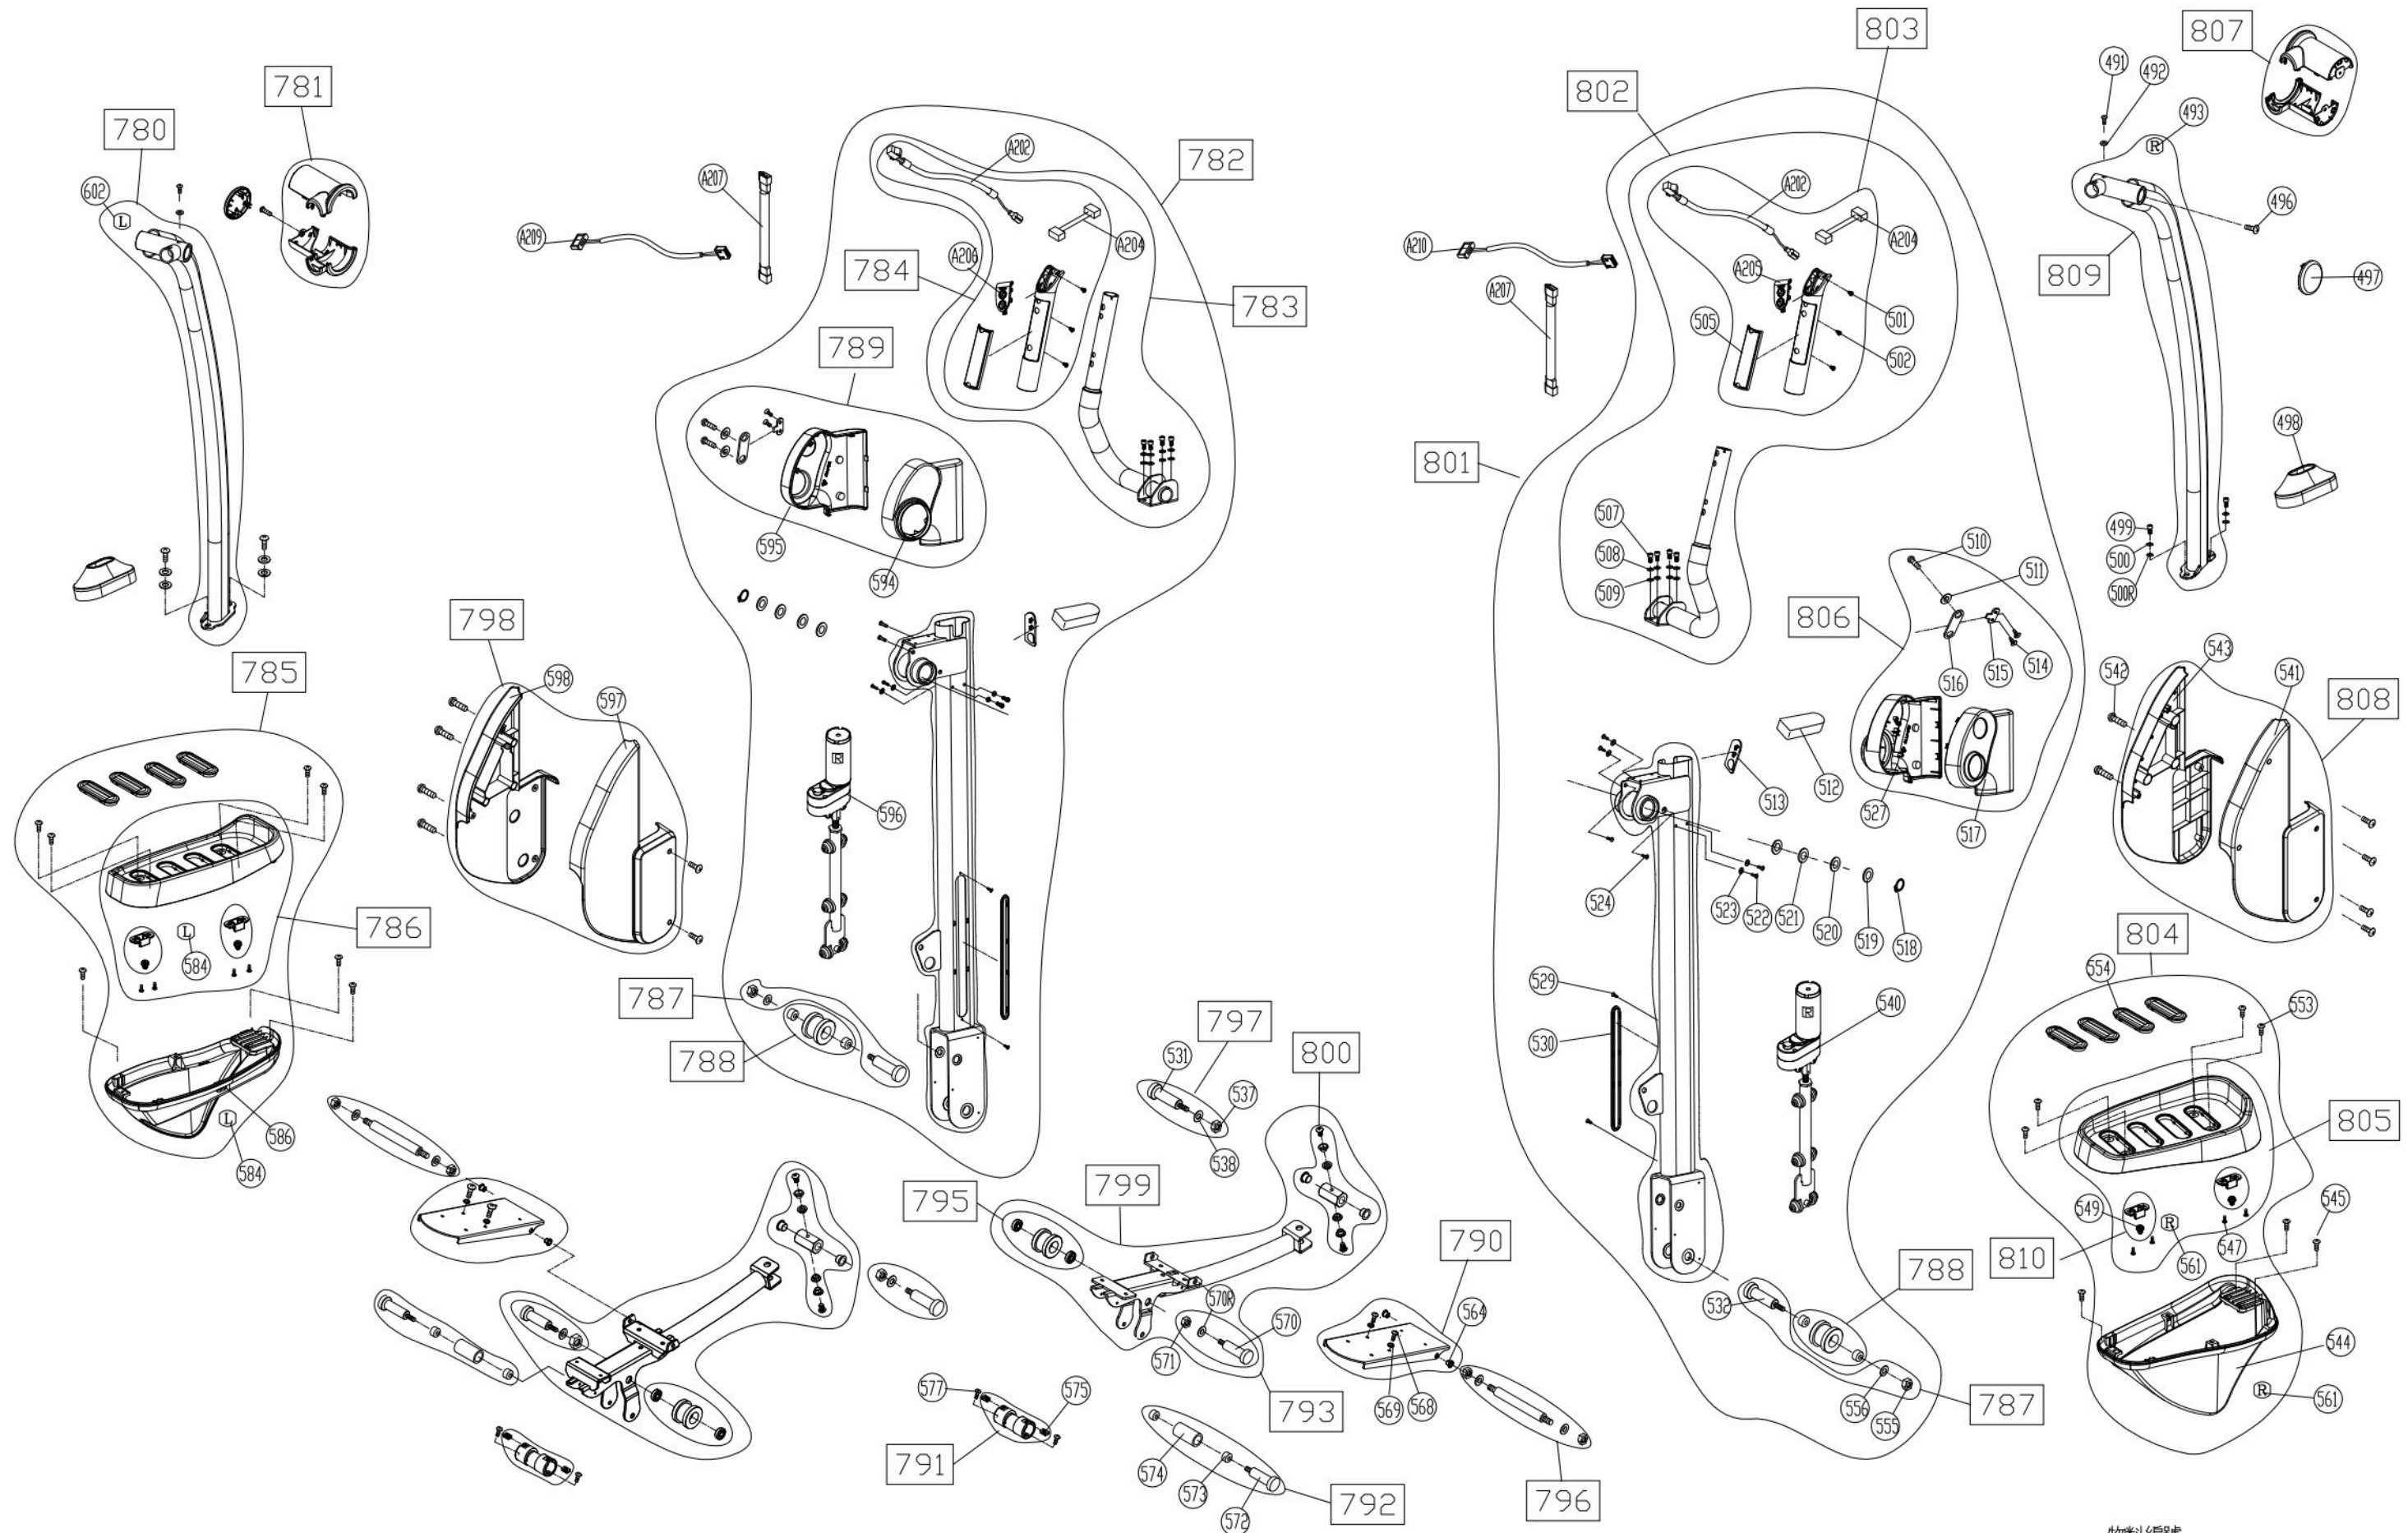

OLD→NEW 
 Please Note:
 For E876 before S/N:0390872
 1. If you haven't replaced , and if you want to replace , please send  for replacement.

CHANGE DATE	CHANGE DESCRIPTION	CHANGE NO.	NAME	 RESTRICTED USAGE , PLEASE DON'T FORWARD TO ANYONE WHO ISN'T AUTHORIZED	DRAWN BY	UNITS	MM	SALES BLOW UP DIAGRAM	DIAGRAM NO.	EBD-F101B-A		
2019.06.19	 配合儀表板改防火材質, 修改  →  並新增  		張又仁			QTY	1					E876
2019.06.19	 將  移至  內		張又仁			VERSION	A1				XX	MODEL
						VERIFIED BY	RATIO		1:11			

物料編號

CHANGE DATE	CHANGE DESCRIPTION	CHANGE NO.	NAME	 <p>RESTRICTED USAGE , PLEASE DON'T FORWARD TO ANYONE WHO ISNT AUTHORIZED</p>	DRAWN BY	UNITS	MM	SALES BLOW UP DIAGRAM	DIAGRAM NO.	EBD-F101C-A
20190220	AI 新增 770		張又仁		VERIFIED BY	QTY	1	XX	MODEL	E876
						VERSION	A1			E876 16"
						RATIO	1:20			

物料編號

CHANGE DATE	CHANGE DESCRIPTION	CHANGE NO.	NAME	SportsArt FITNESS RESTRICTED USAGE , PLEASE DON'T FORWARD TO ANYONE WHO ISNT AUTHORIZED	DRAWN BY	UNITS	MM	SALES BLOW UP DIAGRAM	DIAGRAM NO.	EBD-F101D-A	
					VERIFIED BY	QTY	1			MODEL	E876 G876
						VERSION	A0	XX			
						RATIO	1:13				