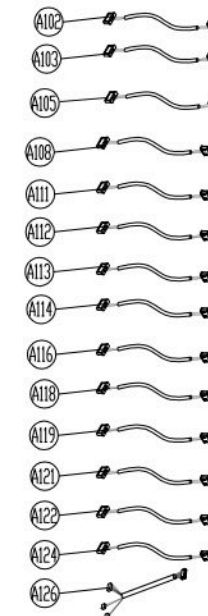

OLD→NEW 
 Please Note:
 For E876 before S/N:0390872
 1. If you haven't replaced , and if you want to replace , please send  for replacement.

CHANGE DATE	CHANGE DESCRIPTION	CHANGE NO.	NAME	 RESTRICTED USAGE , PLEASE DON'T FORWARD TO ANYONE WHO ISN'T AUTHORIZED	DRAWN BY	UNITS	MM	SALES BLOW UP DIAGRAM	DIAGRAM NO.	EBD-F101B-A		
2019.06.19	 配合儀表板改防火材質, 修改  →  並新增  		張又仁			QTY	1					E876
2019.06.19	 將  移至  內		張又仁			VERSION	A1				XX	MODEL
						VERIFIED BY	RATIO		1:11			

物料編號

CHANGE DATE	CHANGE DESCRIPTION	CHANGE NO.	NAME	 <p>RESTRICTED USAGE , PLEASE DON'T FORWARD TO ANYONE WHO ISNT AUTHORIZED</p>	DRAWN BY	UNITS	MM	SALES BLOW UP DIAGRAM	DIAGRAM NO.	EBD-F101C-A
20190220	AI 新增 770		張又仁		VERIFIED BY	QTY	1	XX	MODEL	E876
						VERSION	A1			E876 16"
						RATIO	1:20			

物料編號

CHANGE DATE	CHANGE DESCRIPTION	CHANGE NO.	NAME	SportsArt FITNESS RESTRICTED USAGE , PLEASE DON'T FORWARD TO ANYONE WHO ISNT AUTHORIZED	DRAWN BY	UNITS	MM	SALES BLOW UP DIAGRAM	DIAGRAM NO.	EBD-F101D-A	
					VERIFIED BY	QTY	1			MODEL	E876 G876
						VERSION	A0	XX			
						RATIO	1:13				