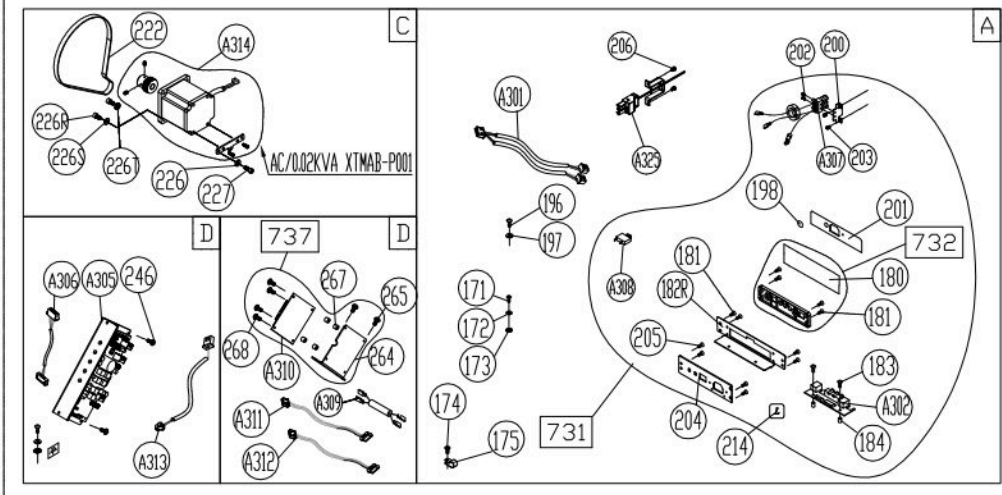

OLD → NEW 
 Please Note:
 For G576U before S/N:0388760

1. If you haven't replaced , and if you want to replace , please send  for replacement.

CHANGE DATE	CHANGE DESCRIPTION	CHANGE NO.	NAME	 RESTRICTED USAGE , PLEASE DON'T FORWARD TO ANYONE WHO ISN'T AUTHORIZED	DRAWN BY	UNITS	MM	SALES BLOW UP DIAGRAM	DIAGRAM NO.	CAW-F102B-A	
2019.04.24	 配合儀表板改防火材質，修改  →  並新增  		張又仁		VERIFIED BY	QTY	1			G576U LCD	
						VERSION	A1	XX		MODEL	
						RATIO	1:11				

LCD

物料編號

CHANGE DATE	CHANGE DESCRIPTION	CHANGE NO.	NAME

SportsArt
FITNESS

RESTRICTED USAGE ,
PLEASE DON'T FORWARD TO ANYONE WHO ISNT AUTHORIZED

DRAWN BY	UNITS	MM	SALES BLOW UP DIAGRAM	DIAGRAM NO.	CAW-F102C-A
	QTY	1			G576U
	VERSION	A0	XX	MODEL	
	RATIO	1:16			