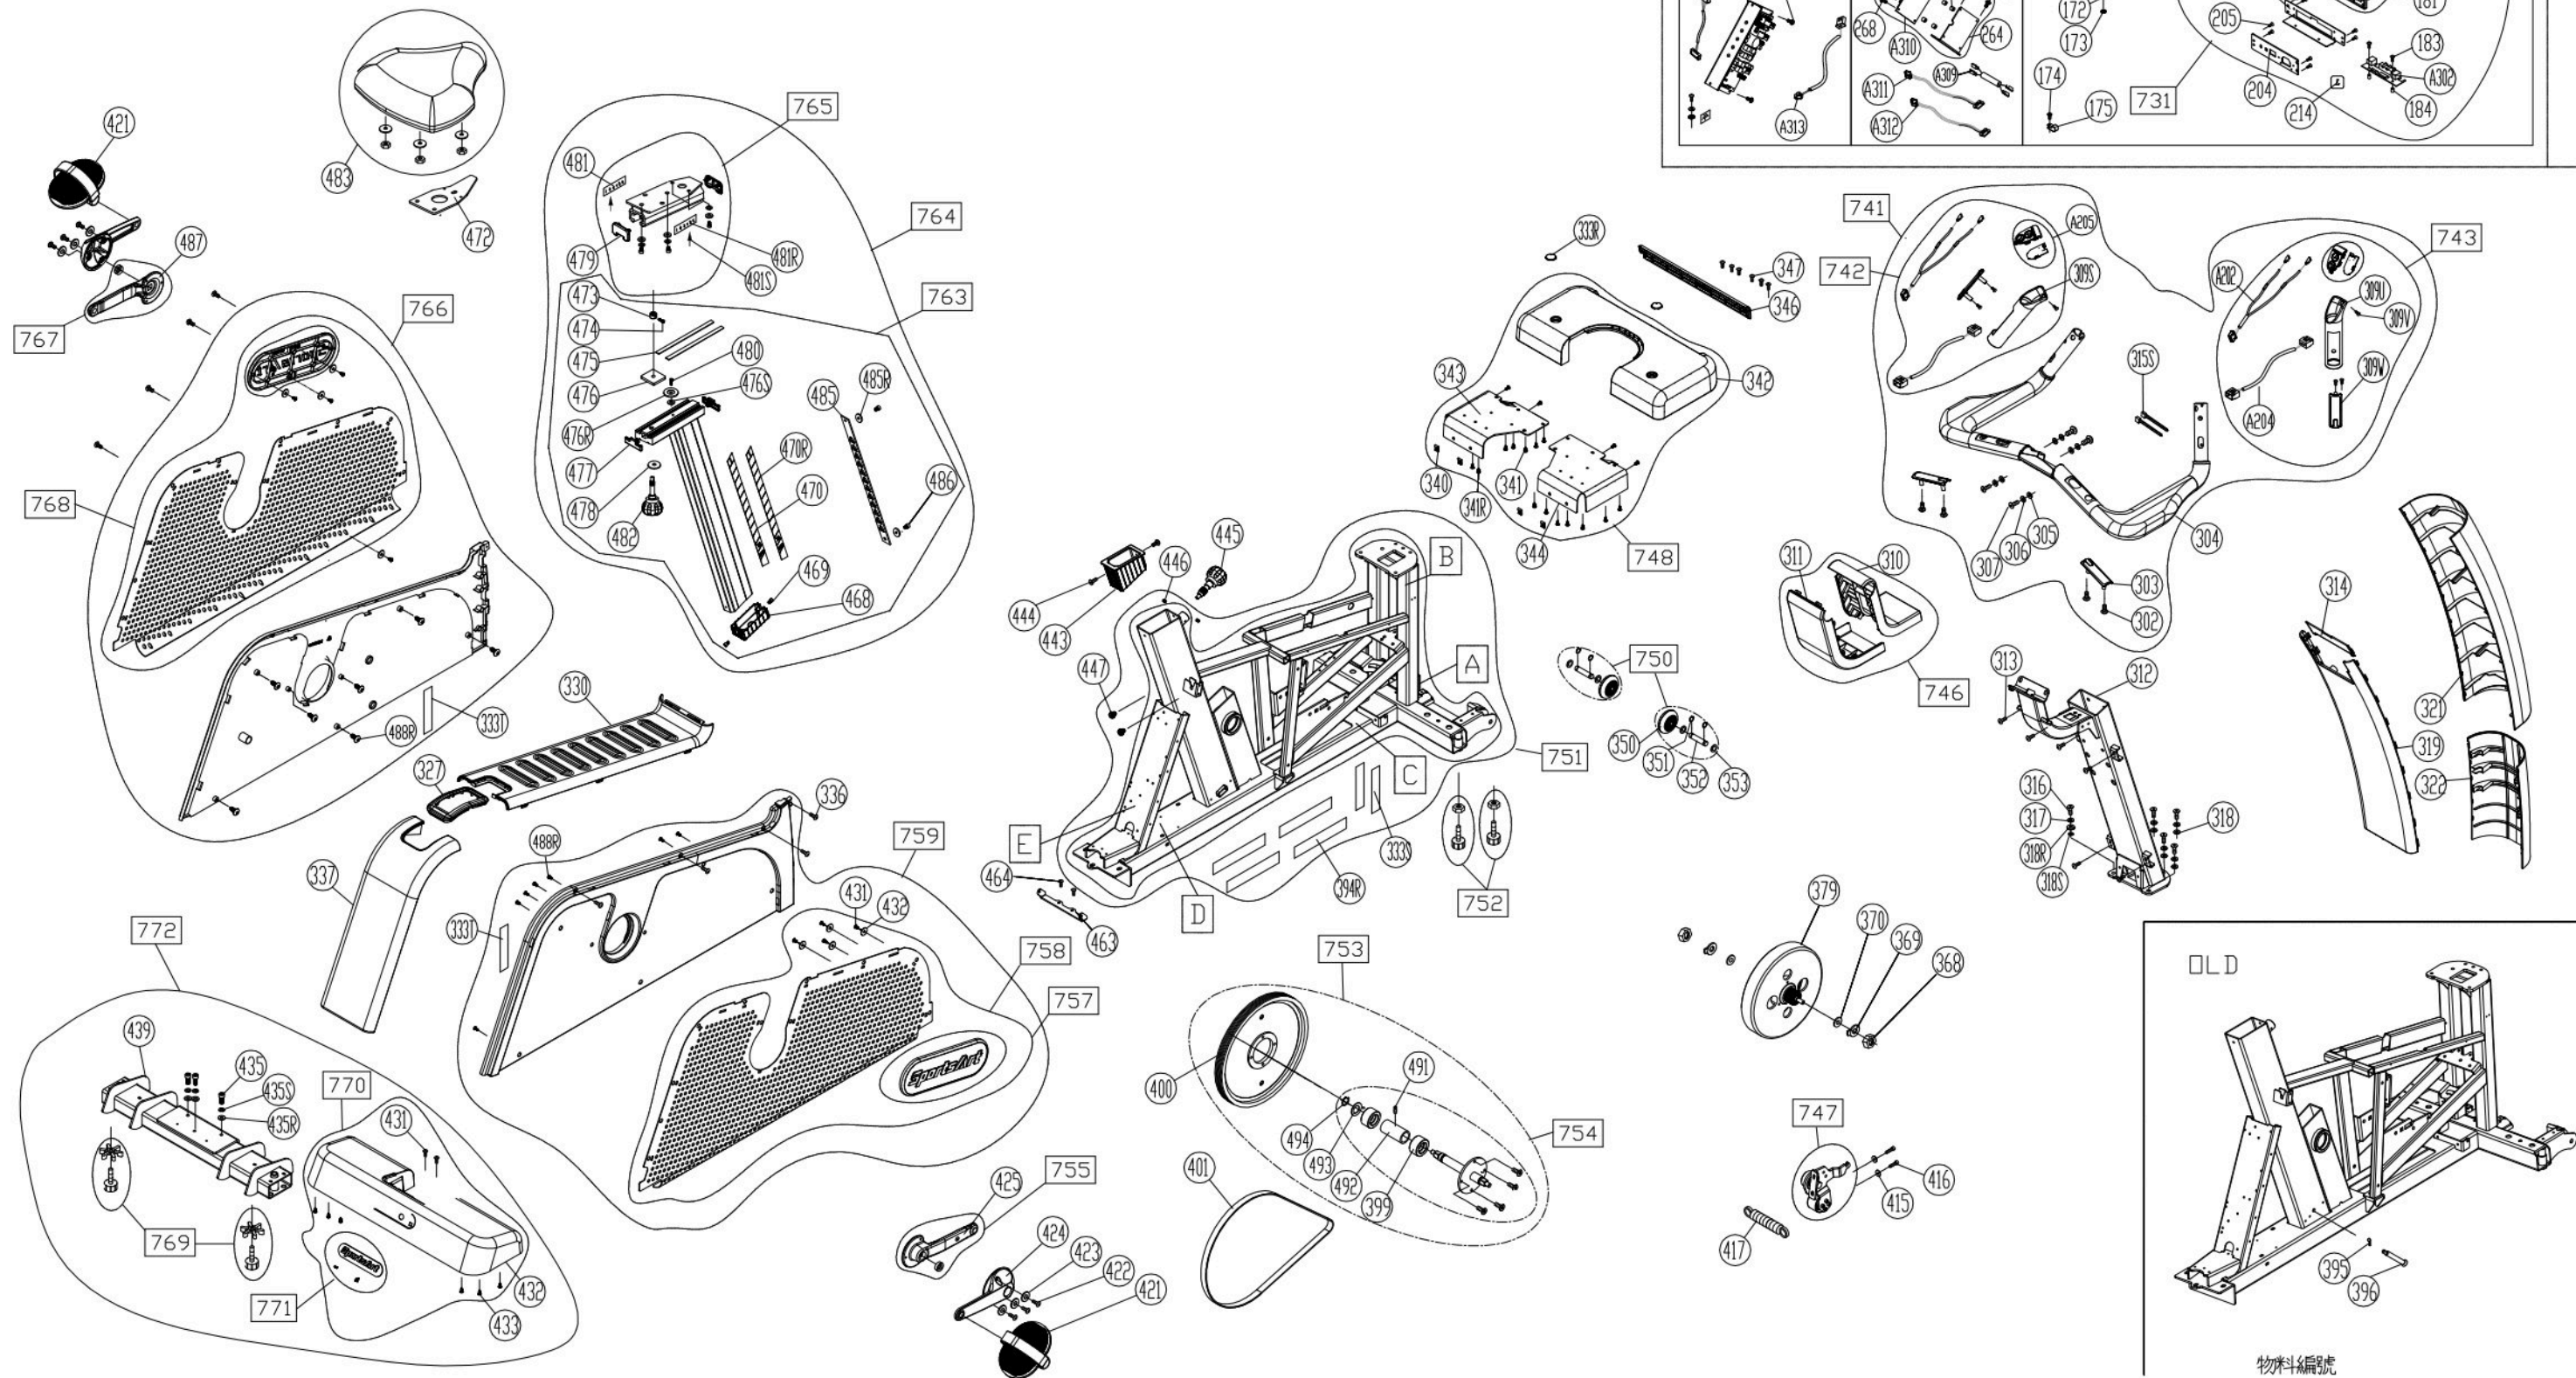

OLD → NEW 
 Please Note:
 For G576U before S/N:0388760

1. If you haven't replaced , and if you want to replace , please send  for replacement.

CHANGE DATE	CHANGE DESCRIPTION	CHANGE NO.	NAME	 RESTRICTED USAGE , PLEASE DON'T FORWARD TO ANYONE WHO ISN'T AUTHORIZED	DRAWN BY	UNITS	MM	SALES BLOW UP DIAGRAM	DIAGRAM NO.	CAW-F102B-A	
2019.04.24	 配合儀表板改防火材質，修改  →  並新增  		張又仁		VERIFIED BY	QTY	1			G576U LCD	
						VERSION	A1	XX		MODEL	
						RATIO	1:11				

LCD

物料編號

CHANGE DATE	CHANGE DESCRIPTION	CHANGE NO.	NAME

SportsArt
FITNESS

RESTRICTED USAGE ,
PLEASE DON'T FORWARD TO ANYONE WHO ISNT AUTHORIZED

DRAWN BY	UNITS	MM	SALES BLOW UP DIAGRAM	DIAGRAM NO.	CAW-F102C-A
	QTY	1			G576U
	VERSION	A0	XX	MODEL	
	RATIO	1:16			