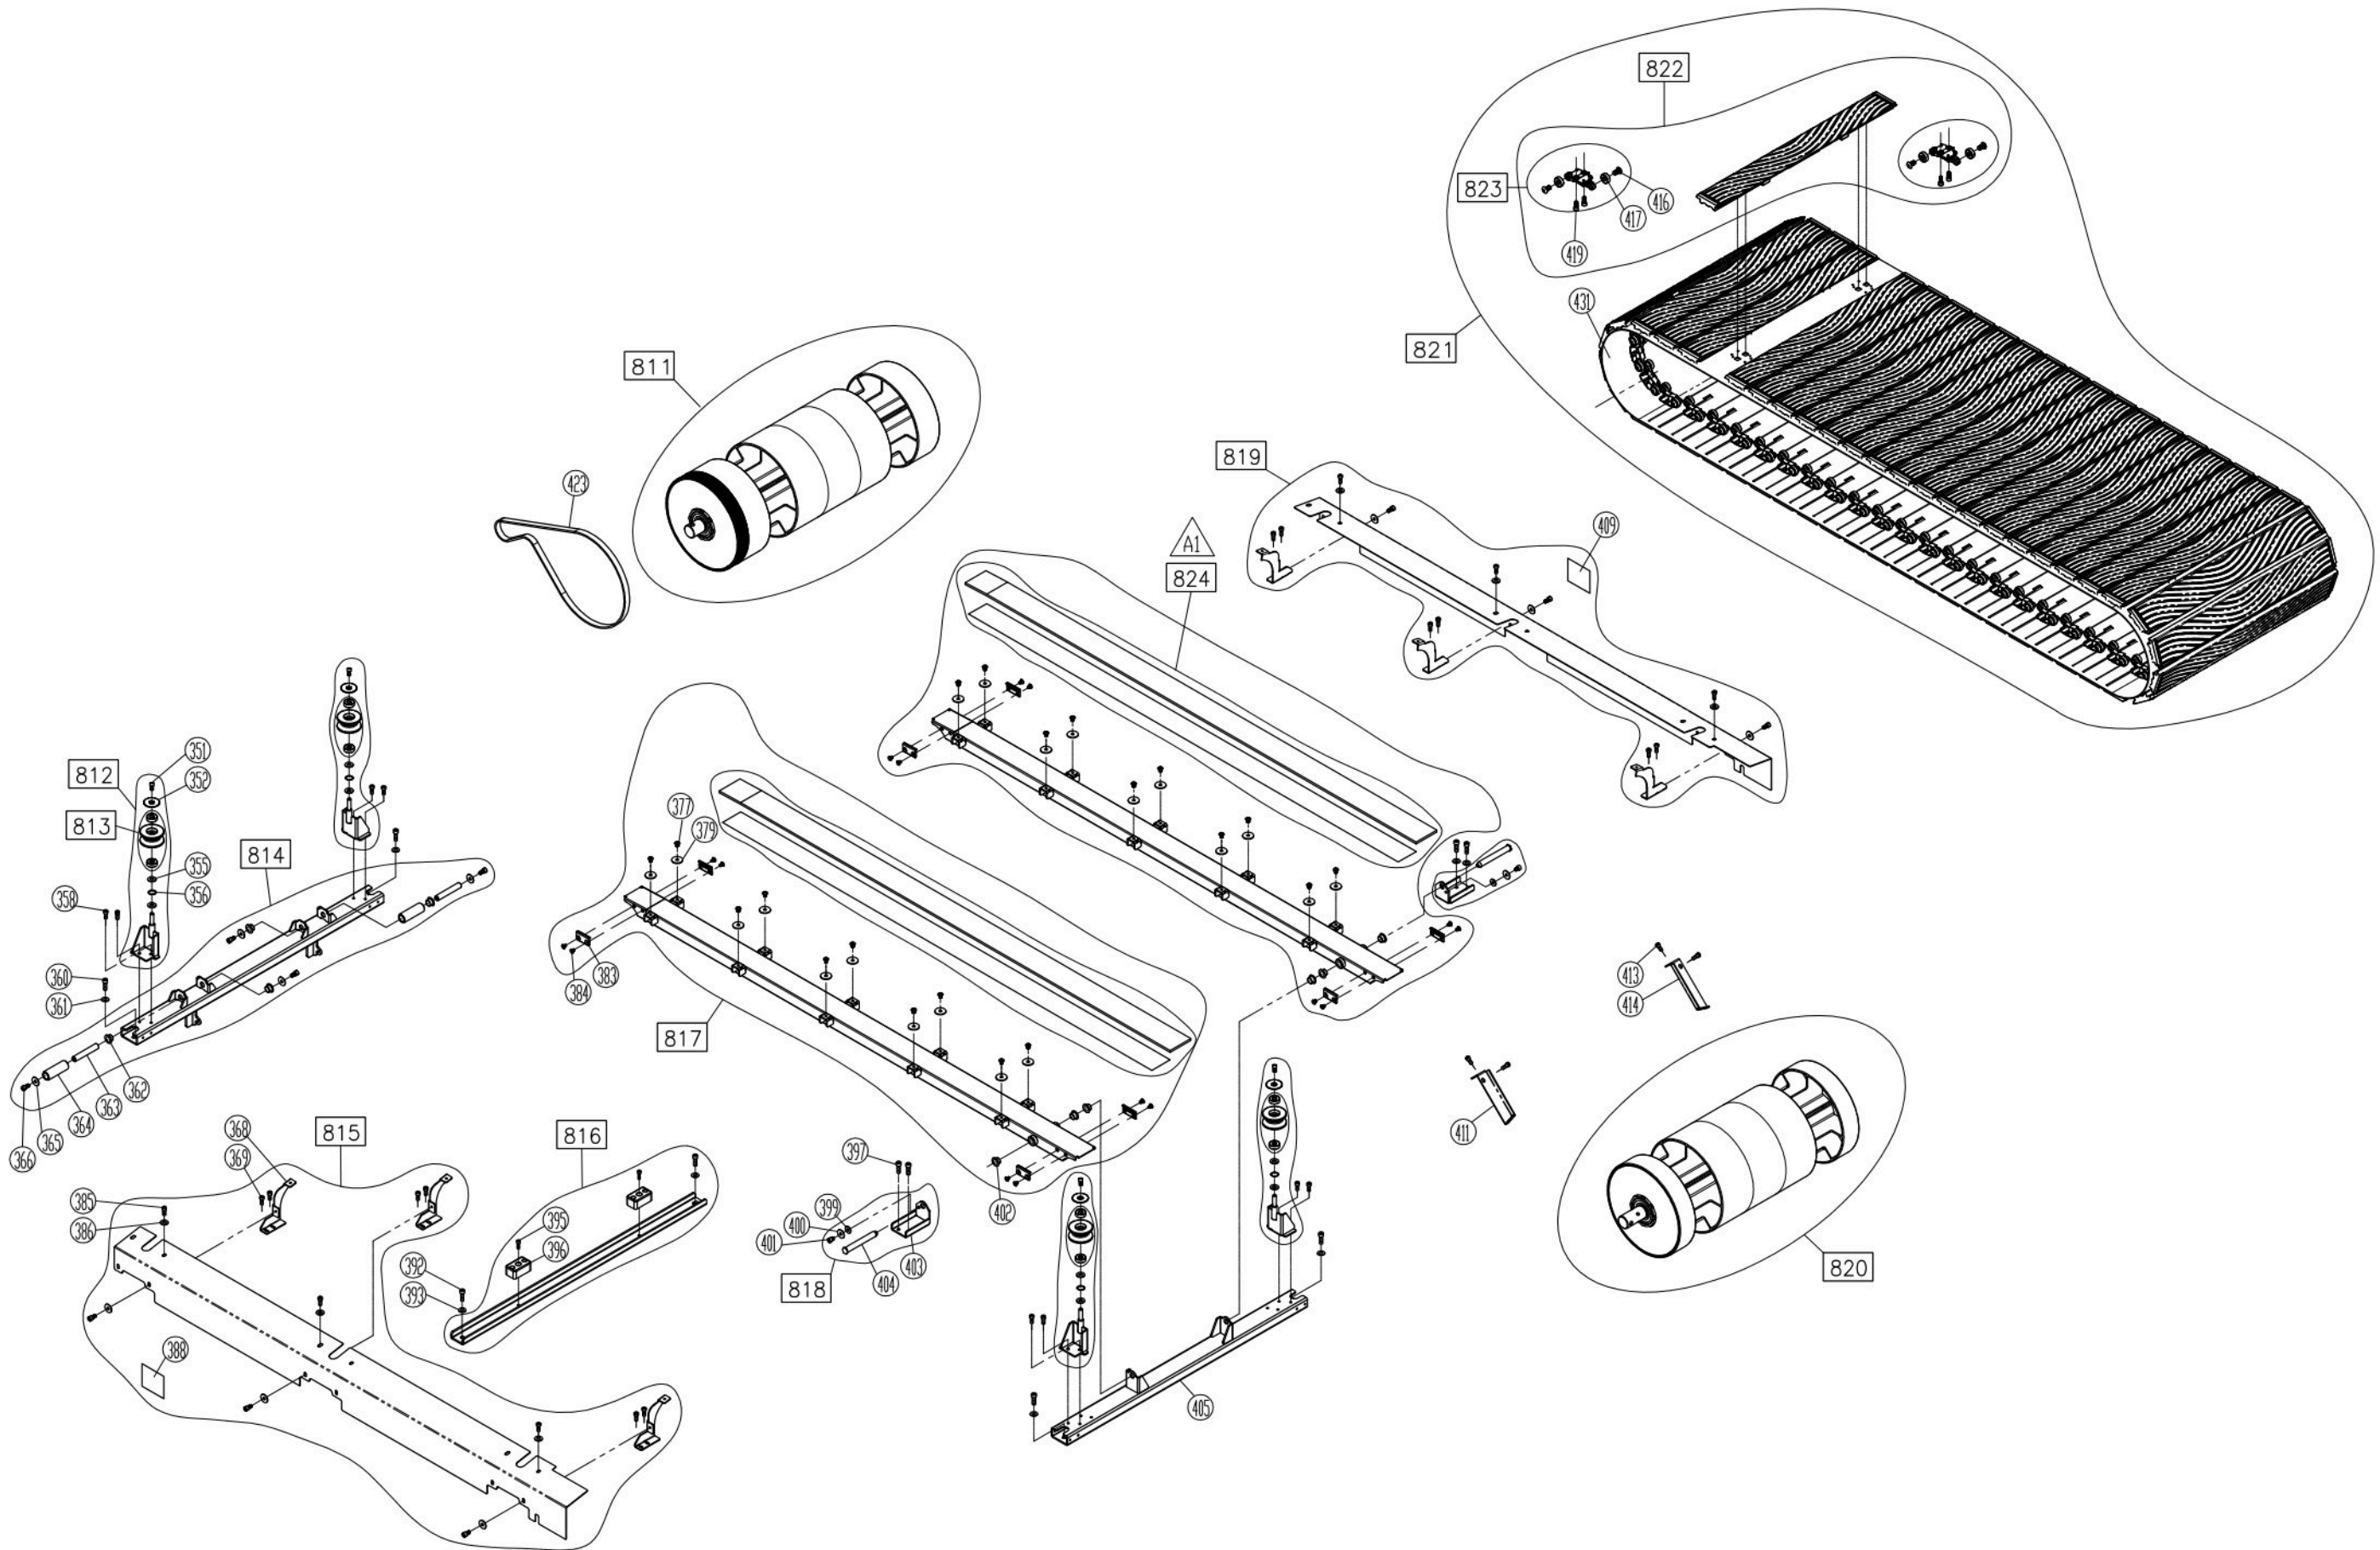

CHANGE DATE	CHANGE DESCRIPTION	CHANGE NO.	NAME	RESTRICTED USAGE , PLEASE DON'T FORWARD TO ANYONE WHO ISN'T AUTHORIZED	DRAWN BY	UNITS	MM	SALES BLOW UP DIAGRAM	DIAGRAM NO.	TBR-F101E-A	
2018.06.05	A1 取消 378 380 新增 824		張又仁		VERIFIED BY	QTY	1			G690/N685	
						VERSION	A1	XX		MODEL	
						RATIO	1:14