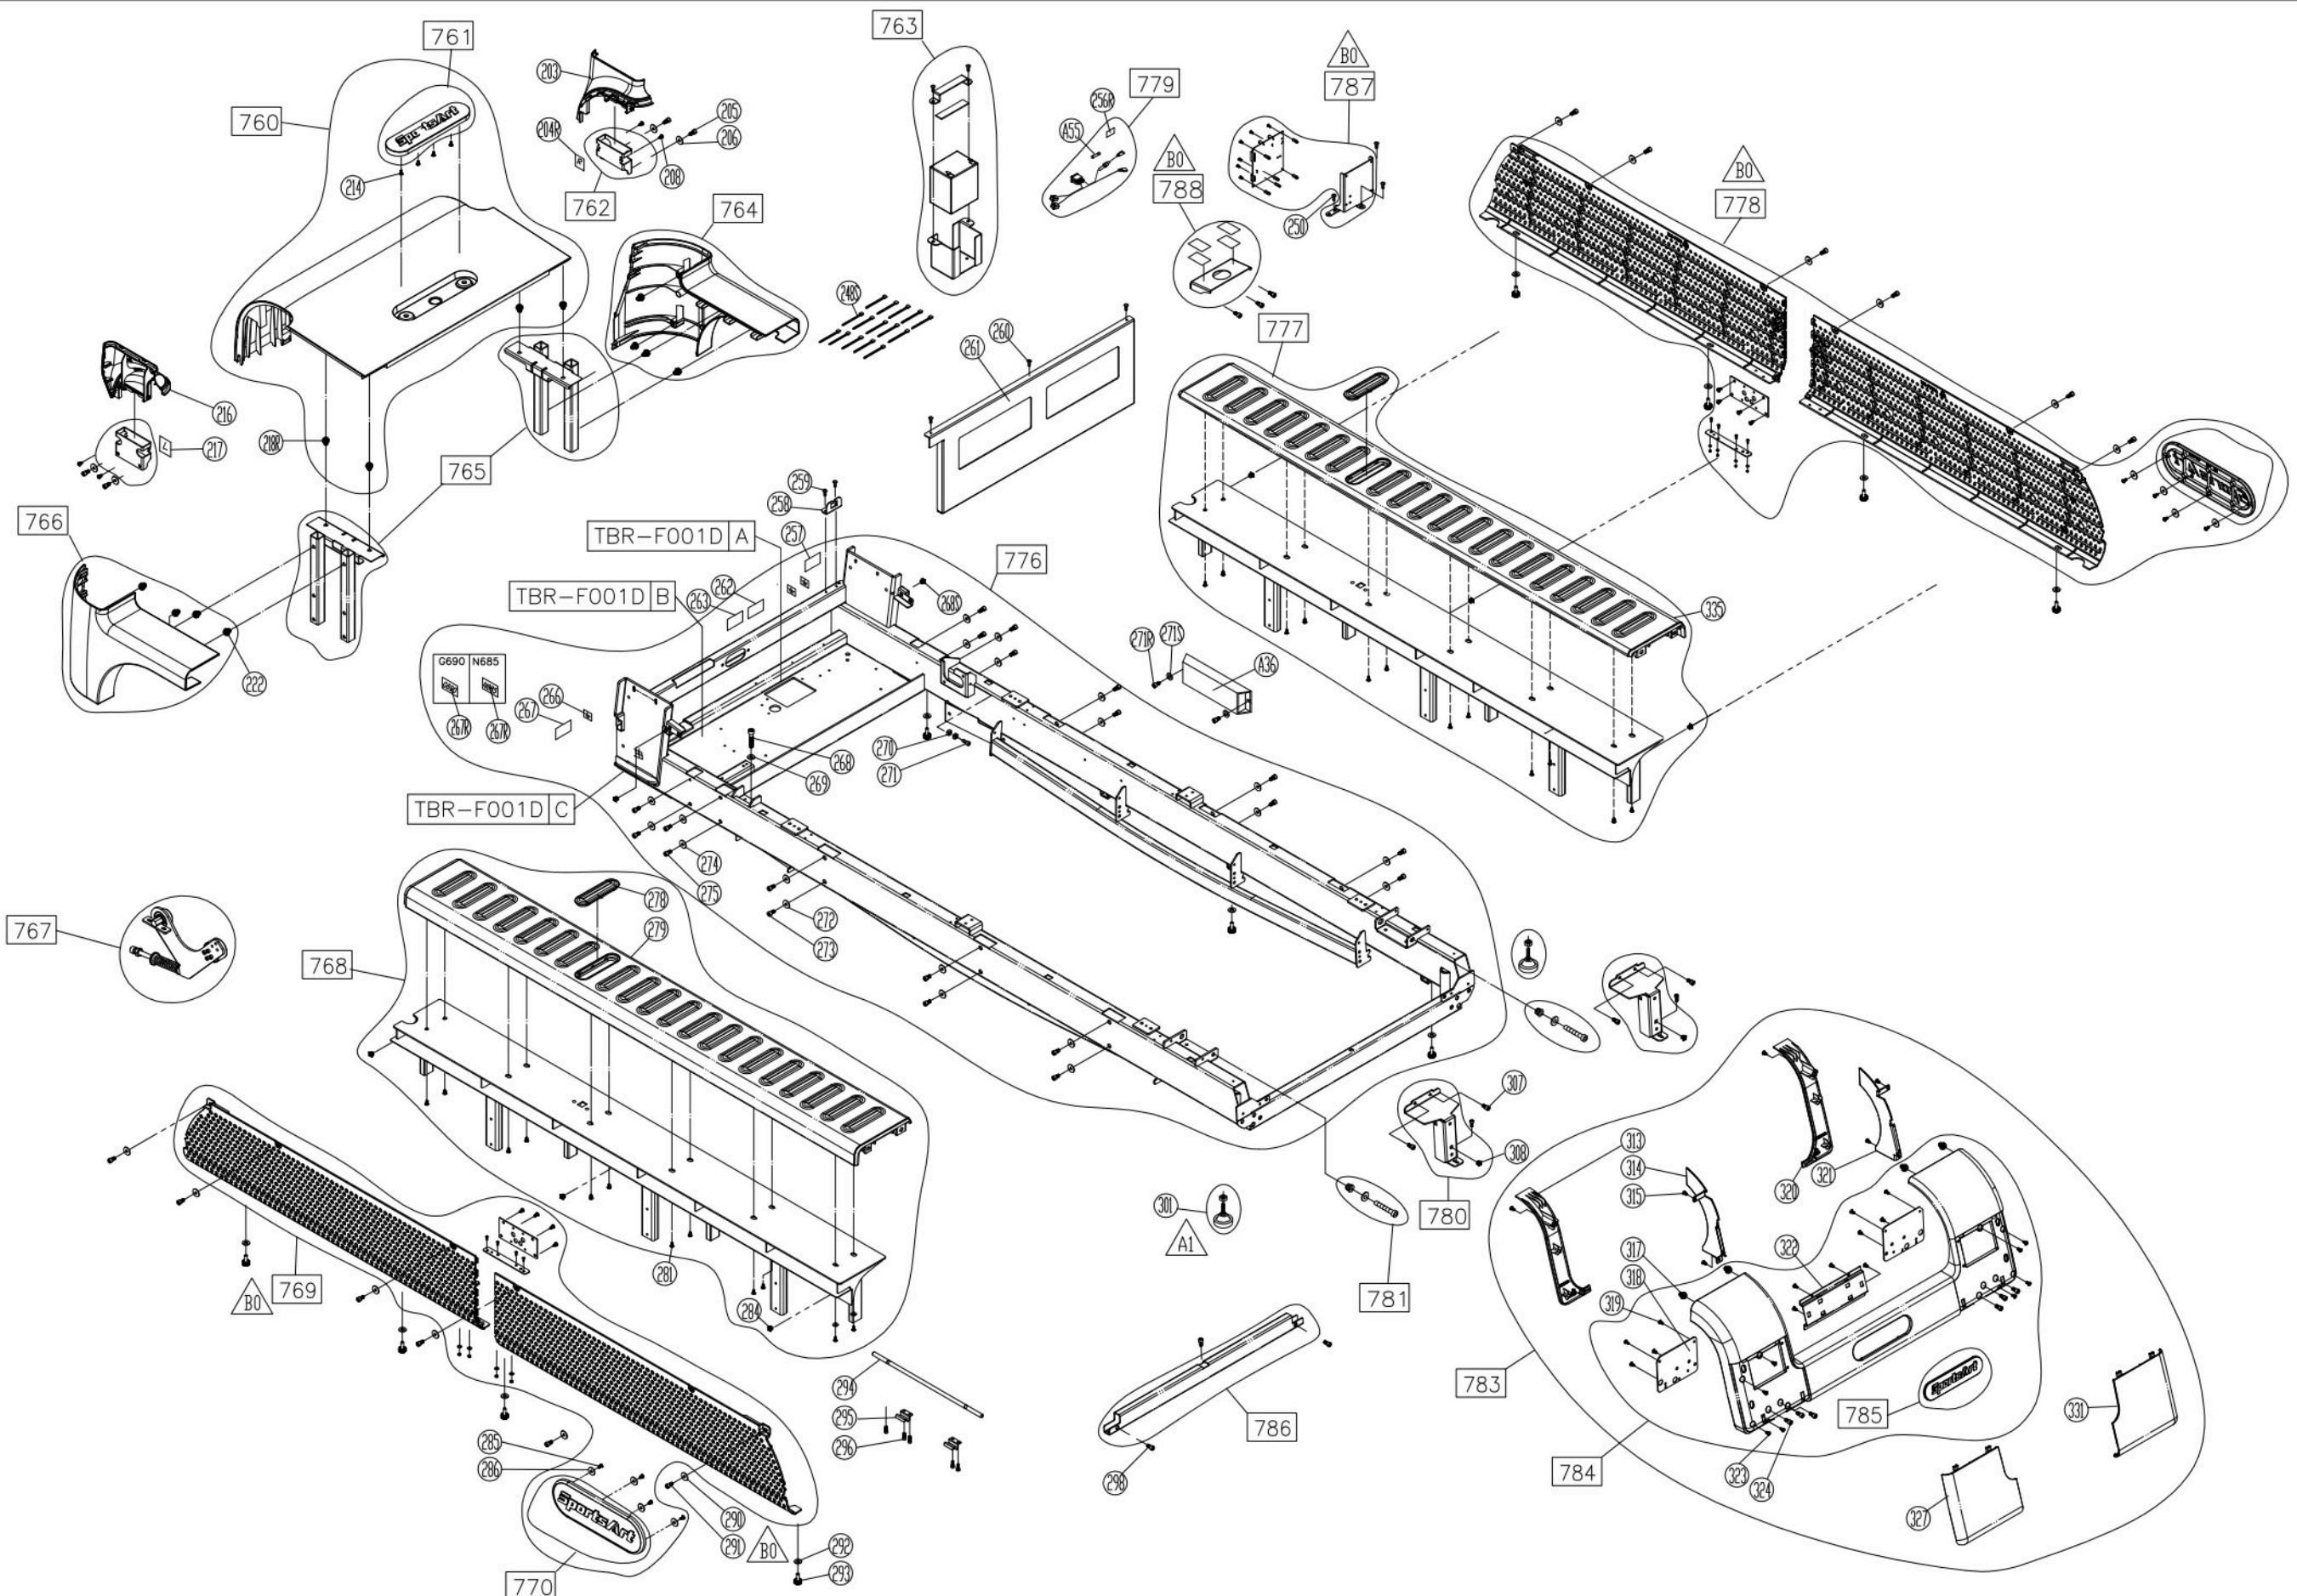

CHANGE DATE	CHANGE DESCRIPTION	CHANGE NO.	NAME	UNITS	MM	SALES BLOW UP DIAGRAM	DIAGRAM NO.	TBR-F101D-B
2018.04.11	A1 因配合產線將螺帽移至腳墊組下組裝,故取消 782,新增 300		林士文	QTY	1			G690/N685
2018.08.10	B0 因配合電設修改坡度感測板,取消 24,24A,24B,24C,24D,24E,24F,24G,24H,24I,24J,24K,24L,24M,24N,24O,24P,24Q,24R,24S,24T,24U,24V,24W,24X,24Y,24Z,24AA,24AB,24AC,24AD,24AE,24AF,24AG,24AH,24AI,24AJ,24AK,24AL,24AM,24AN,24AO,24AP,24AQ,24AR,24AS,24AT,24AU,24AV,24AW,24AX,24AY,24AZ,24BA,24BB,24BC,24BD,24BE,24BF,24BG,24BH,24BI,24BJ,24BK,24BL,24BM,24BN,24BO,24BP,24BQ,24BR,24BS,24BT,24BU,24BV,24BW,24BX,24BY,24BZ,24CA,24CB,24CC,24CD,24CE,24CF,24CG,24CH,24CI,24CJ,24CK,24CL,24CM,24CN,24CO,24CP,24CQ,24CR,24CS,24CT,24CU,24CV,24CW,24CX,24CY,24CZ,24DA,24DB,24DC,24DD,24DE,24DF,24DG,24DH,24DI,24DJ,24DK,24DL,24DM,24DN,24DO,24DP,24DQ,24DR,24DS,24DT,24DU,24DV,24DW,24DX,24DY,24DZ,24EA,24EB,24EC,24ED,24EE,24EF,24EG,24EH,24EI,24EJ,24EK,24EL,24EM,24EN,24EO,24EP,24EQ,24ER,24ES,24ET,24EU,24EV,24EW,24EX,24EY,24EZ,24FA,24FB,24FC,24FD,24FE,24FF,24FG,24FH,24FI,24FJ,24FK,24FL,24FM,24FN,24FO,24FP,24FQ,24FR,24FS,24FT,24FU,24FV,24FW,24FX,24FY,24FZ,24GA,24GB,24GC,24GD,24GE,24GF,24GG,24GH,24GI,24GJ,24GK,24GL,24GM,24GN,24GO,24GP,24GQ,24GR,24GS,24GT,24GU,24GV,24GW,24GX,24GY,24GZ,24HA,24HB,24HC,24HD,24HE,24HF,24HG,24HH,24HI,24HJ,24HK,24HL,24HM,24HN,24HO,24HP,24HQ,24HR,24HS,24HT,24HU,24HV,24HW,24HX,24HY,24HZ,24IA,24IB,24IC,24ID,24IE,24IF,24IG,24IH,24II,24IJ,24IK,24IL,24IM,24IN,24IO,24IP,24IQ,24IR,24IS,24IT,24IU,24IV,24IW,24IX,24IY,24IZ,24JA,24JB,24JC,24JD,24JE,24JF,24JG,24JH,24JI,24JJ,24JK,24JL,24JM,24JN,24JO,24JP,24JQ,24JR,24JS,24JT,24JU,24JV,24JW,24JX,24JY,24JZ,24KA,24KB,24KC,24KD,24KE,24KF,24KG,24KH,24KI,24KJ,24KK,24KL,24KM,24KN,24KO,24KP,24KQ,24KR,24KS,24KT,24KU,24KV,24KW,24KX,24KY,24KZ,24LA,24LB,24LC,24LD,24LE,24LF,24LG,24LH,24LI,24LJ,24LK,24LL,24LM,24LN,24LO,24LP,24LQ,24LR,24LS,24LT,24LU,24LV,24LW,24LX,24LY,24LZ,24MA,24MB,24MC,24MD,24ME,24MF,24MG,24MH,24MI,24MJ,24MK,24ML,24MN,24MO,24MP,24MQ,24MR,24MS,24MT,24MU,24MV,24MW,24MX,24MY,24MZ,24NA,24NB,24NC,24ND,24NE,24NF,24NG,24NH,24NI,24NJ,24NK,24NL,24NM,24NO,24NP,24NQ,24NR,24NS,24NT,24NU,24NV,24NW,24NX,24NY,24NZ,24OA,24OB,24OC,24OD,24OE,24OF,24OG,24OH,24OI,24OJ,24OK,24OL,24OM,24ON,24OO,24OP,24OQ,24OR,24OS,24OT,24OU,24OV,24OW,24OX,24OY,24OZ,24PA,24PB,24PC,24PD,24PE,24PF,24PG,24PH,24PI,24PJ,24PK,24PL,24PM,24PN,24PO,24PP,24PQ,24PR,24PS,24PT,24PU,24PV,24PW,24PX,24PY,24PZ,24QA,24QB,24QC,24QD,24QE,24QF,24QG,24QH,24QI,24QJ,24QK,24QL,24QM,24QN,24QO,24QP,24QQ,24QR,24QS,24QT,24QU,24QV,24QW,24QX,24QY,24QZ,24RA,24RB,24RC,24RD,24RE,24RF,24RG,24RH,24RI,24RJ,24RK,24RL,24RM,24RN,24RO,24RP,24RQ,24RR,24RS,24RT,24RU,24RV,24RW,24RX,24RY,24RZ,24SA,24SB,24SC,24SD,24SE,24SF,24SG,24SH,24SI,24SJ,24SK,24SL,24SM,24SN,24SO,24SP,24SQ,24SR,24SS,24ST,24SU,24SV,24SW,24SX,24SY,24SZ,24TA,24TB,24TC,24TD,24TE,24TF,24TG,24TH,24TI,24TJ,24TK,24TL,24TM,24TN,24TO,24TP,24TQ,24TR,24TS,24TT,24TU,24TV,24TW,24TX,24TY,24TZ,24UA,24UB,24UC,24UD,24UE,24UF,24UG,24UH,24UI,24UJ,24UK,24UL,24UM,24UN,24UO,24UP,24UQ,24UR,24US,24UT,24UU,24UV,24UW,24UX,24UY,24UZ,24VA,24VB,24VC,24VD,24VE,24VF,24VG,24VH,24VI,24VJ,24VK,24VL,24VM,24VN,24VO,24VP,24VQ,24VR,24VS,24VT,24VU,24VV,24VW,24VX,24VY,24VZ,24WA,24WB,24WC,24WD,24WE,24WF,24WG,24WH,24WI,24WJ,24WK,24WL,24WM,24WN,24WO,24WP,24WQ,24WR,24WS,24WT,24WU,24WV,24WW,24WX,24WY,24WZ,24XA,24XB,24XC,24XD,24XE,24XF,24XG,24XH,24XI,24XJ,24XK,24XL,24XM,24XN,24XO,24XP,24XQ,24XR,24XS,24XT,24XU,24XV,24XW,24XX,24XY,24XZ,24YA,24YB,24YC,24YD,24YE,24YF,24YG,24YH,24YI,24YJ,24YK,24YL,24YM,24YN,24YO,24YP,24YQ,24YR,24YS,24YT,24YU,24YV,24YW,24YX,24YY,24YZ,24ZA,24ZB,24ZC,24ZD,24ZE,24ZF,24ZG,24ZH,24ZI,24ZJ,24ZK,24ZL,24ZM,24ZN,24ZO,24ZP,24ZQ,24ZR,24ZS,24ZT,24ZU,24ZV,24ZW,24ZX,24ZY,24ZZ	02-20180404T 02-20180404M	陳坤榮 王介甫	VERSION	B0	XX	MODEL	
	為降低成本,左右飾板由板件改為塑膠開模,修改 769 778	02-20180717M	張又仁	RATIO	1:15