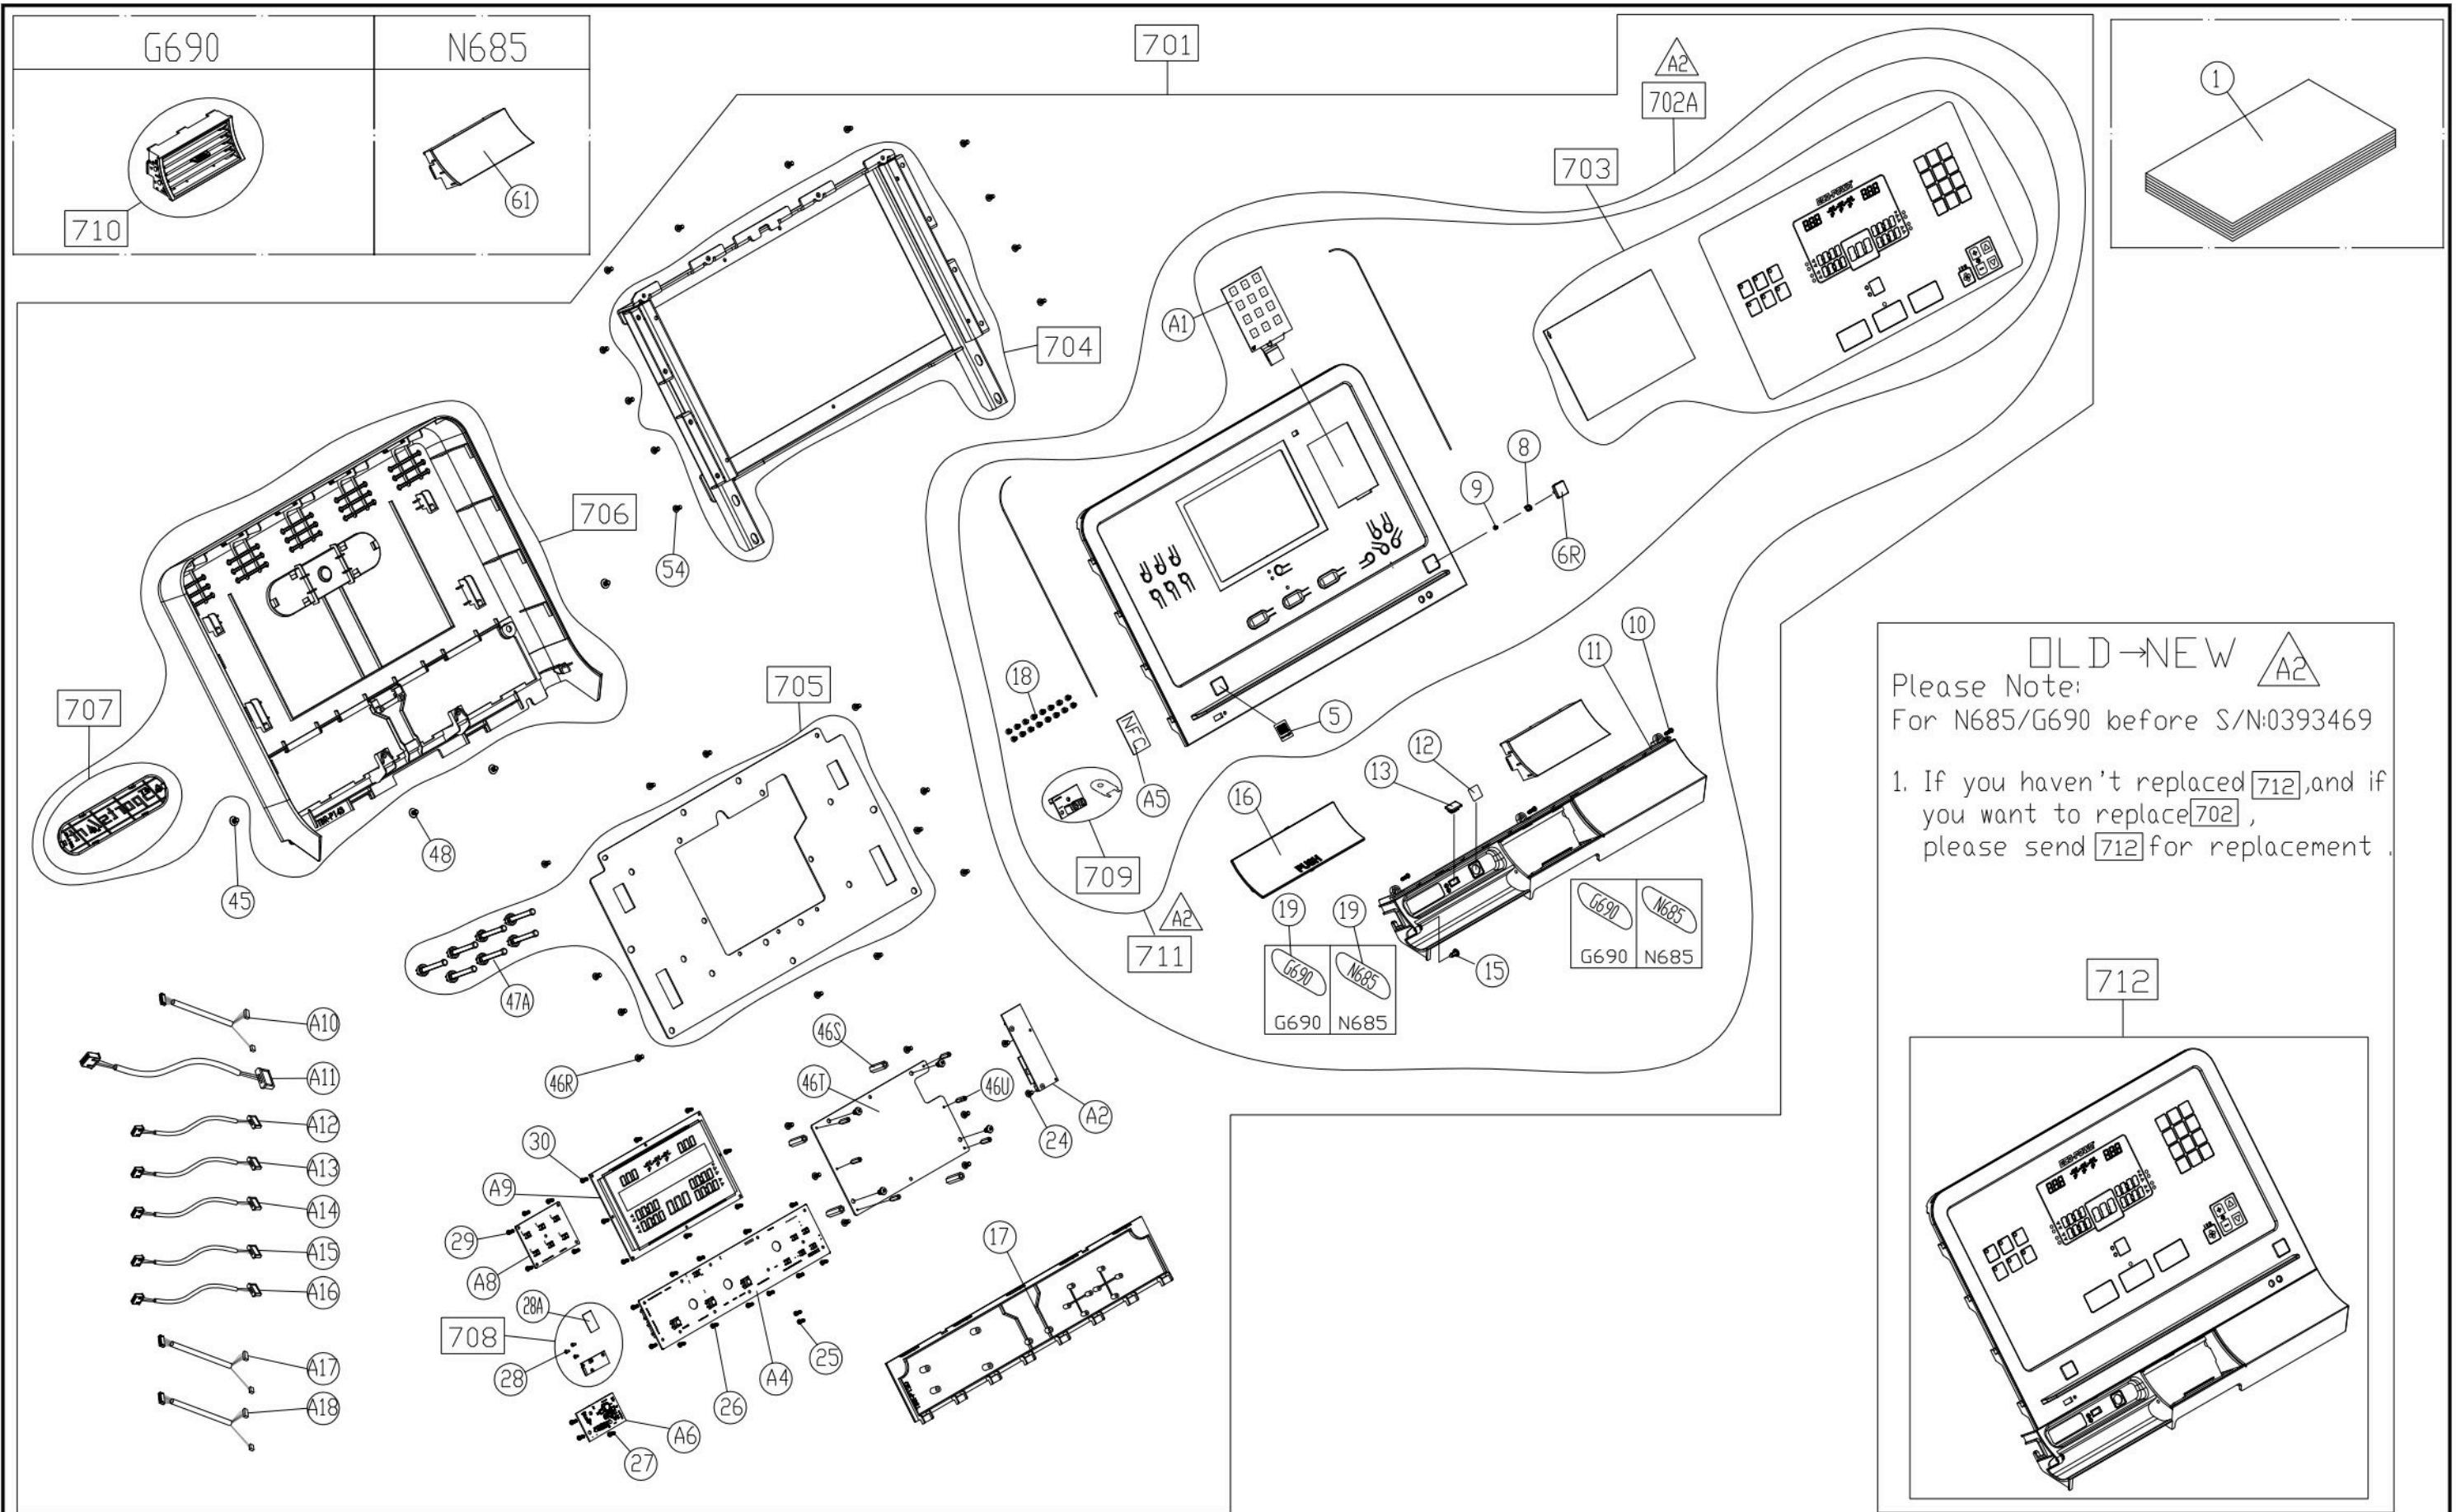

OLD → NEW

Please Note:
For N685/G690 before S/N:0393469

1. If you haven't replaced , and if you want to replace , please send for replacement.

CHANGE DATE	CHANGE DESCRIPTION	CHANGE NO.	NAME	SPORTSART FITNESS	DRAWN BY	UNITS	MM	SALES BLOW UP DIAGRAM	DIAGRAM NO.	TBR-F101B-A		
2018.08.20	取消風扇葉片單寄件號 ，新增組件件號		張又仁	RESTRICTED USAGE, PLEASE DON'T FORWARD TO ANYONE WHO ISN'T AUTHORIZED	VERIFIED BY	QTY	1	XX	MODEL	G690/N685		
2019.04.08	配合儀表板改防火材質，修改 → 並新增		張又仁			VERSION	A2				RATIO	1:7