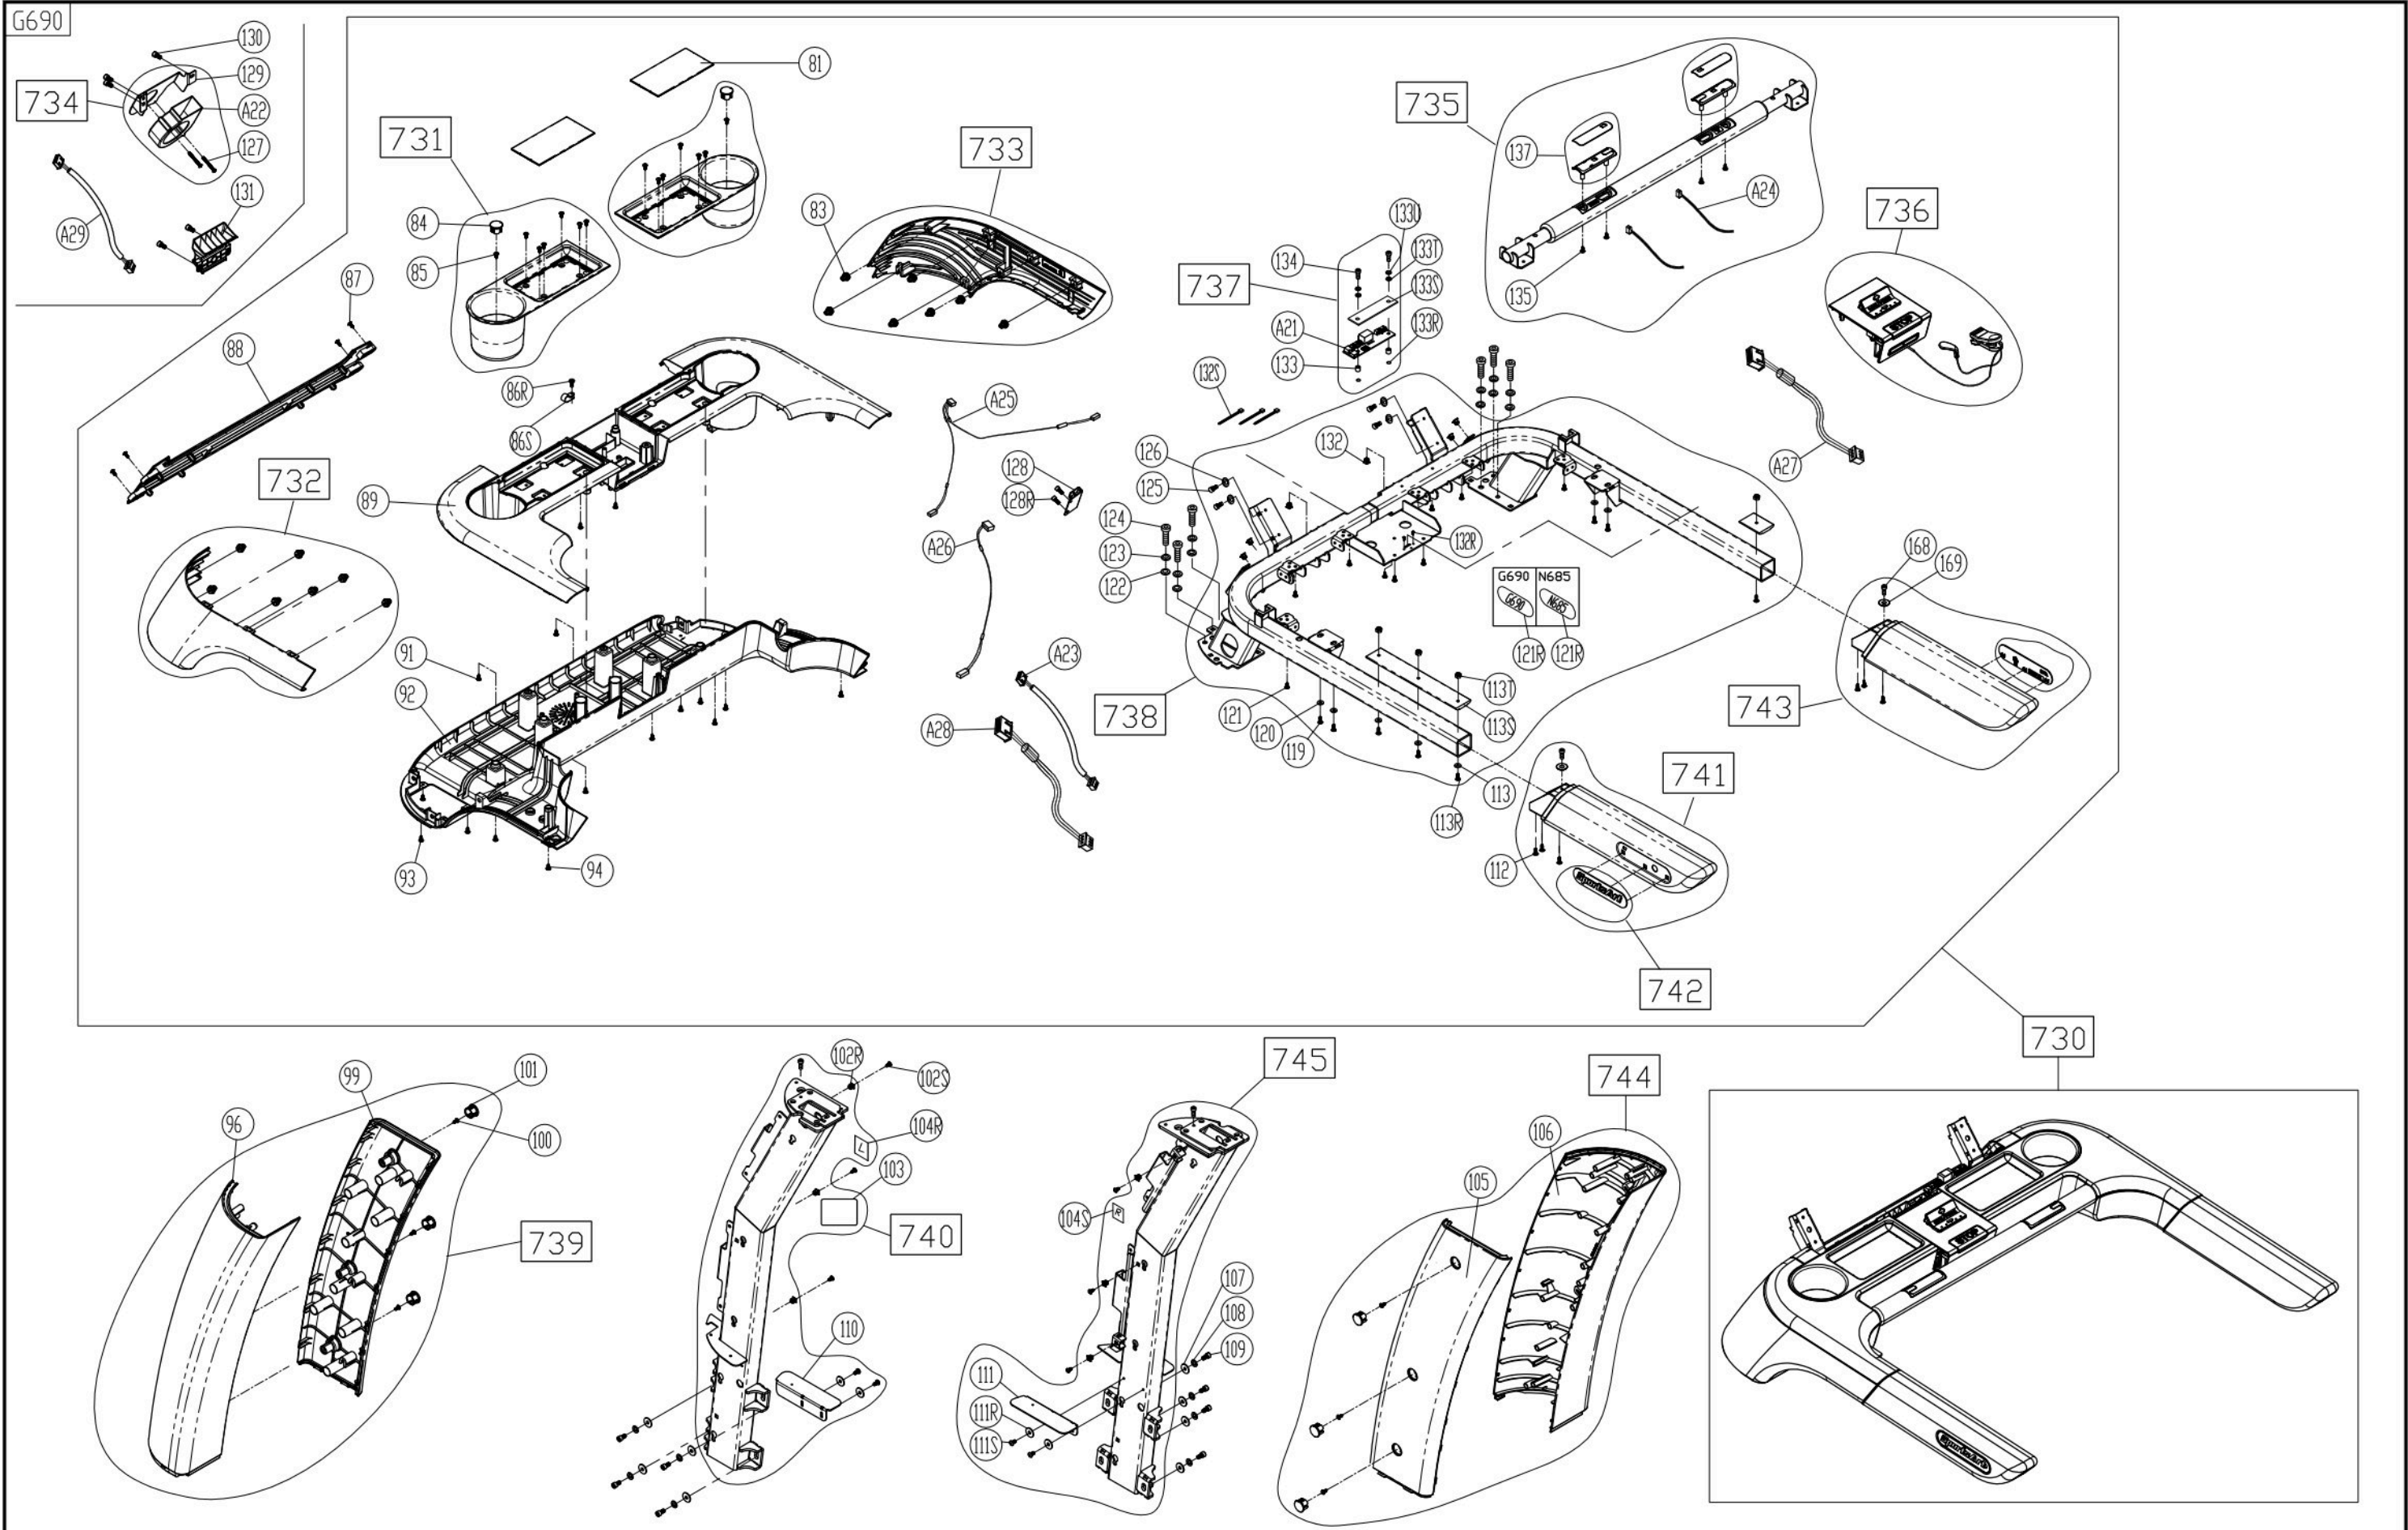

No.	Diagram	Tool Needed
1	TBR-F101B	LCD
2	TBR-F101C	
3	TBR-F101D	
	TBR-F101E	
	TBR-F101F	
4	TBR-F101G	OPTIONS
5	TBR-F101H	OPTIONS

CHANGE DATE	CHANGE DESCRIPTION	CHANGE NO.	NAME	UNITS	MM	SALES BLOW UP DIAGRAM	DIAGRAM NO.	MODEL
2018.12.27	新增外掛電視架組		張又仁	QTY	1			G690/N685
				VERSION	A1	XX		
				RATIO	1:12			

CHANGE DATE	CHANGE DESCRIPTION	CHANGE NO.	NAME	SPORTSART FITNESS	DRAWN BY	UNITS	MM	SALES BLOW UP DIAGRAM	DIAGRAM NO.	TBR-F101B-A
2018.08.20	 取消風扇葉片單寄件號     ，新增組件件號  		張又仁	RESTRICTED USAGE, PLEASE DON'T FORWARD TO ANYONE WHO ISN'T AUTHORIZED	VERIFIED BY	QTY	1	XX	MODEL	G690/N685
2019.04.08	 配合儀表板改防火材質，修改  →  並新增  		張又仁			VERSION	A2			

CHANGE DATE	CHANGE DESCRIPTION	CHANGE NO.	NAME	SportsArt FITNESS RESTRICTED USAGE , PLEASE DON'T FORWARD TO ANYONE WHO ISNT AUTHORIZED	DRAWN BY	UNITS	MM	SALES BLOW UP DIAGRAM	DIAGRAM NO.	TBR-101C-A	
					VERIFIED BY	QTY	1				G690/N685
						VERSION	A0		XX	MODEL	
						RATIO	1:12				