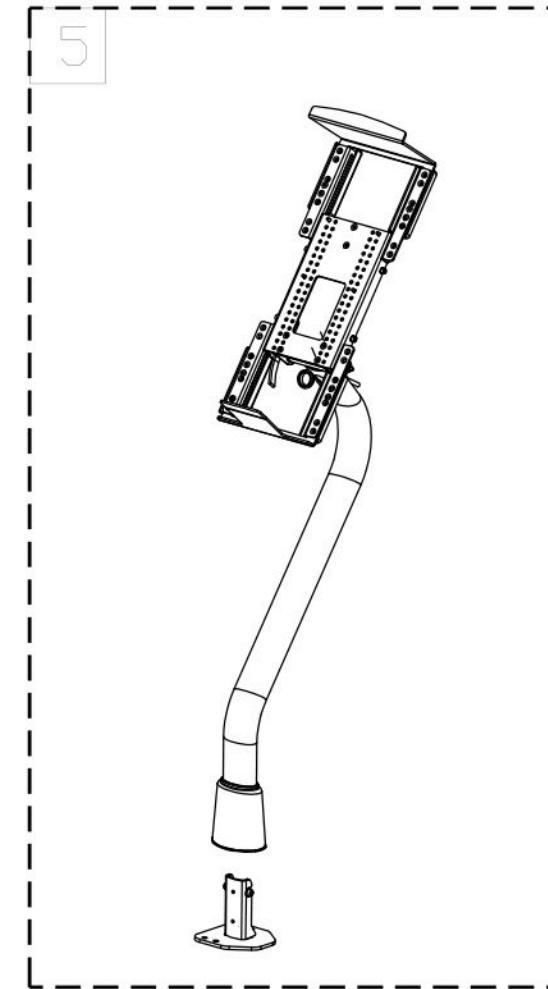

CHANGE DATE	CHANGE DESCRIPTION	CHANGE NO.	NAME	SportsArt FITNESS		UNITS	MM	SALES BLOW UP DIAGRAM	DIAGRAM NO.	EBH-F101F-A
						QTY				E866/G866
						VERSION	A0	XX	MODEL	E863
						RATIO	1:6			

RESTRICTED USAGE ,
PLEASE DON'T FORWARD TO ANYONE WHO ISN'T AUTHORIZED

DRAWN BY
VERIFIED BY

UNITS
QTY
VERSION
RATIO

MM
A0
1:6

SALES BLOW UP DIAGRAM
XX

DIAGRAM NO.
MODEL

EBH-F101F-A
E866/G866
E863

No.	Diagram	Tool Needed	Part Number	components Number
1	EBH-F102B	LCD	02 ~ 82 A101 ~ A126	701 ~ 713
2	EBH-F102C		101 ~ 308 A301 ~ A389	731 ~ 766
3				
4	EBH-F101E		321 ~ 436 A201 ~ A281	781 ~ 808
5				
6	TBR-F001G	OPTIONS	Y01 ~ Y24	Y710