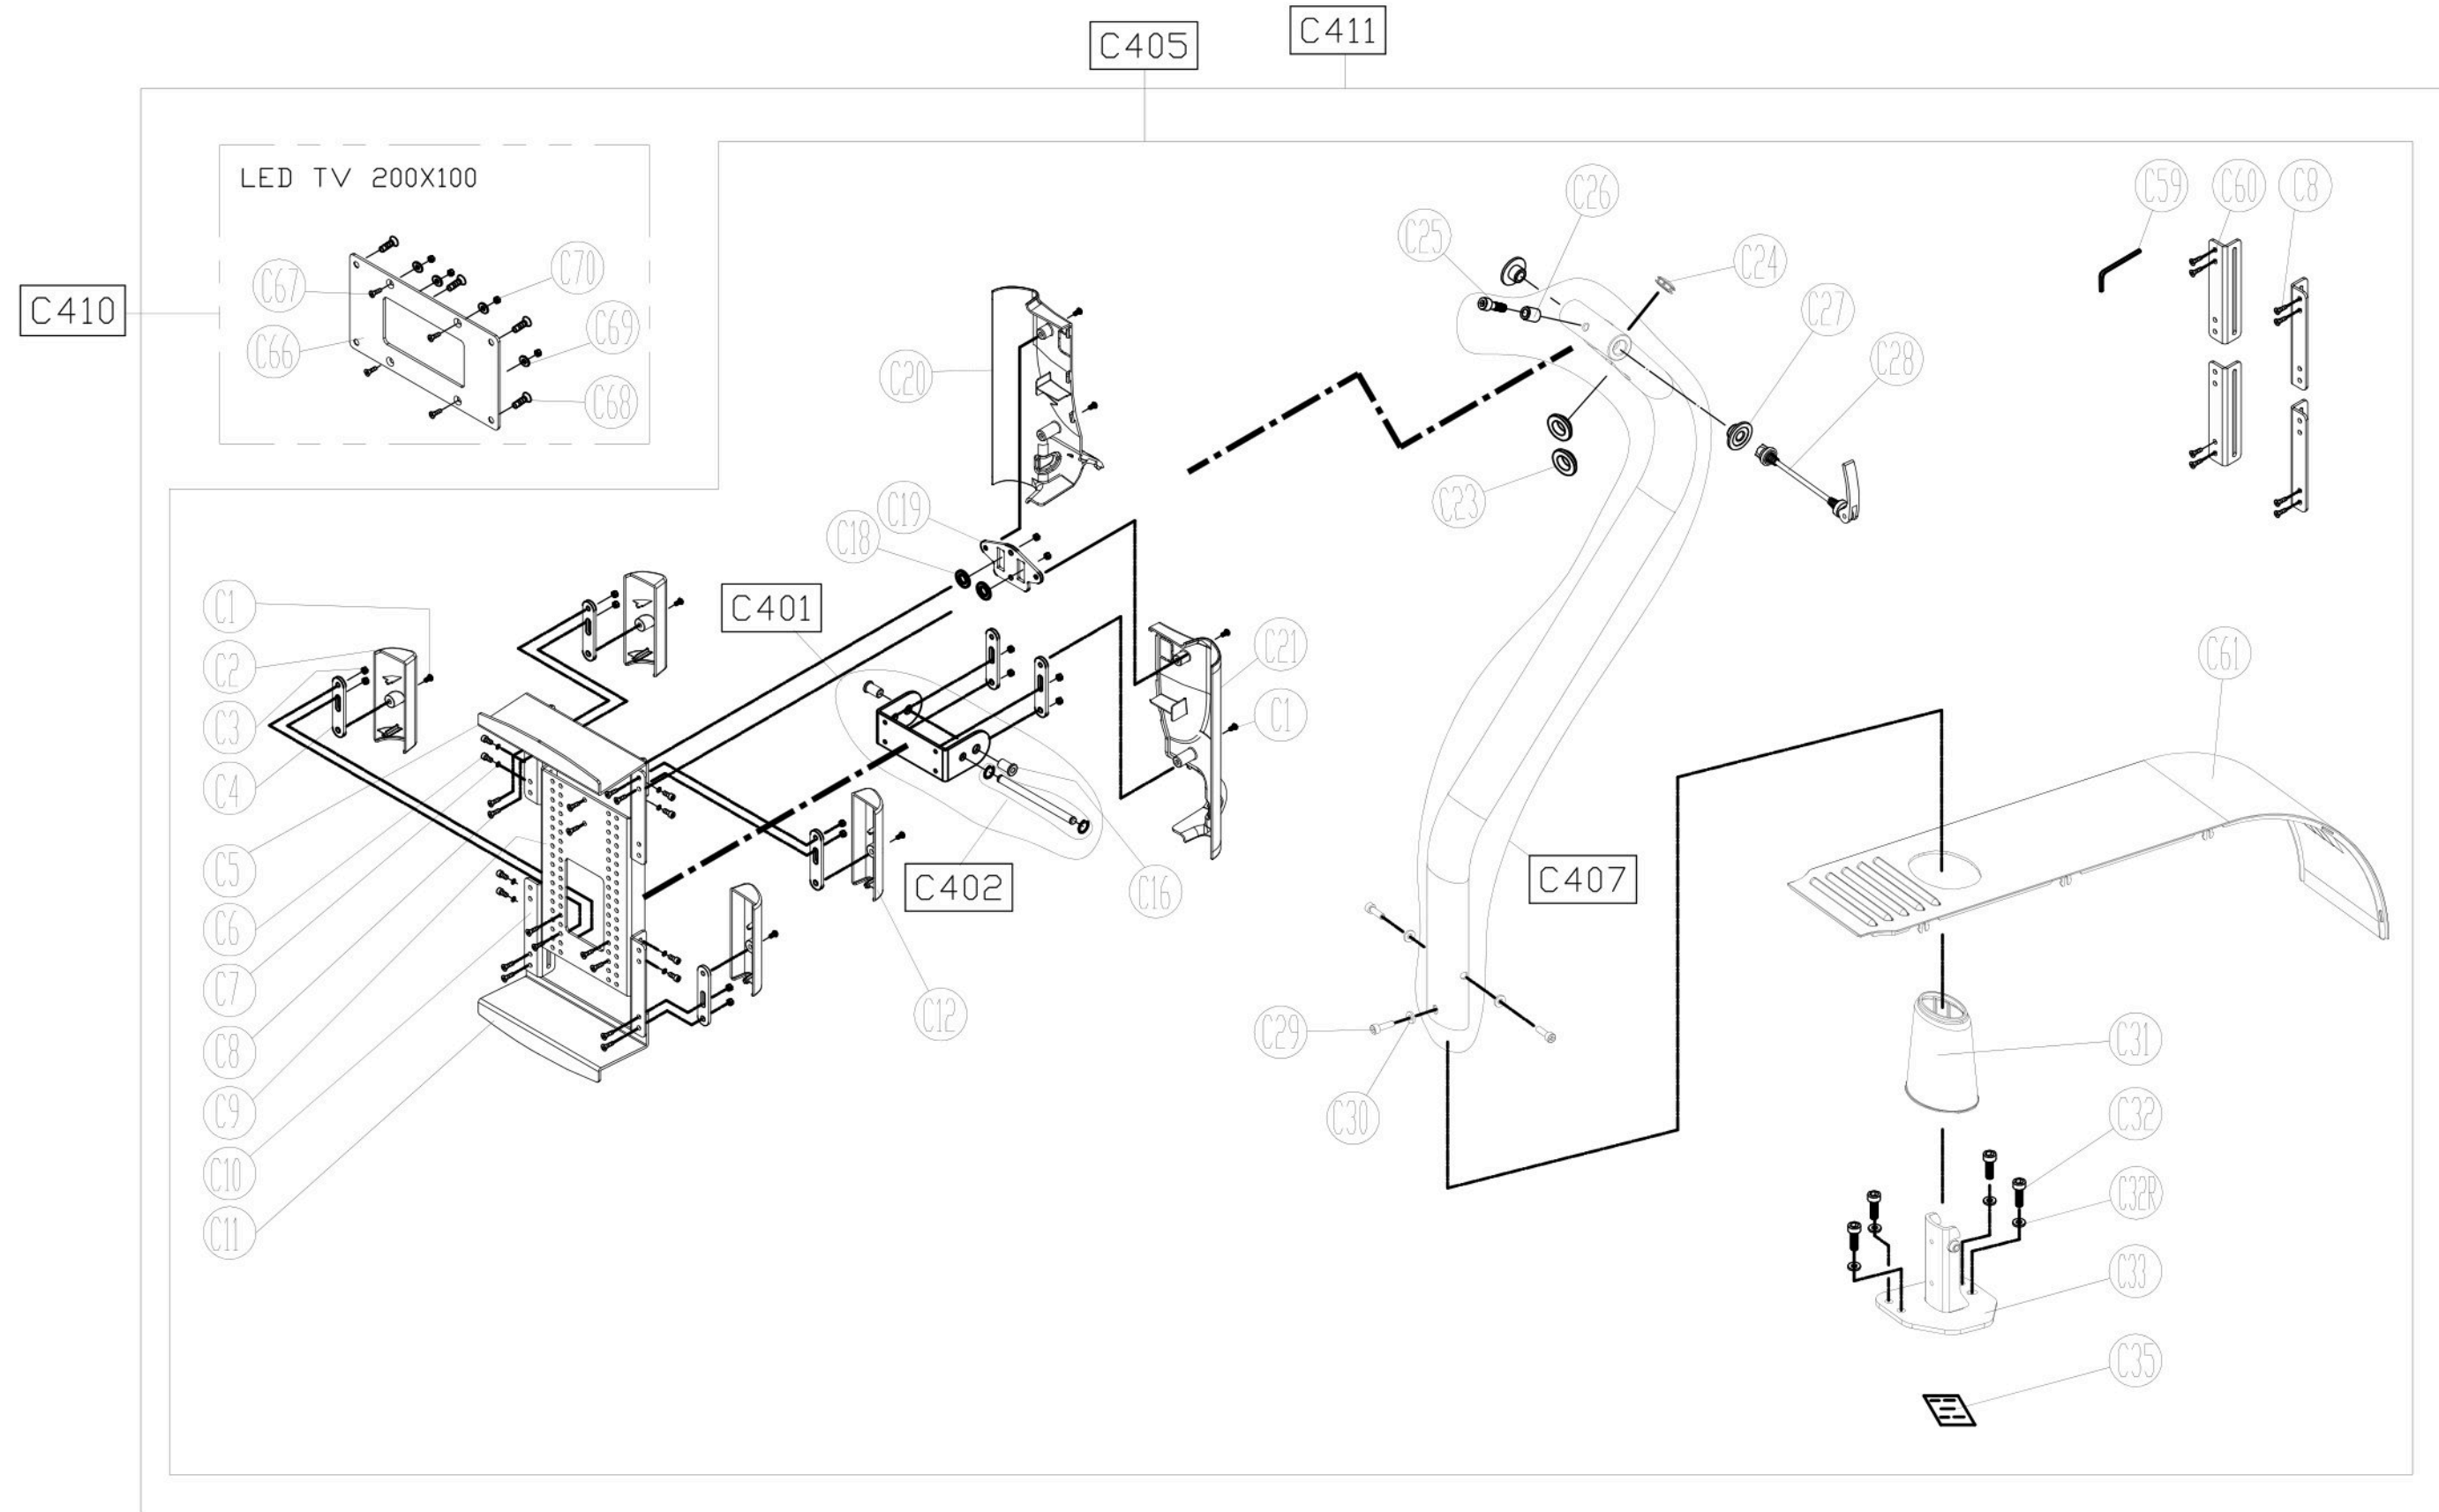

物料編號

CHANGE DATE	CHANGE DESCRIPTION	CHANGE NO.	NAME	 RESTRICTED USAGE , PLEASE DON'T FORWARD TO ANYONE WHO ISNT AUTHORIZED	DRAWN BY	UNITS	MM	SALES BLOW UP DIAGRAM	DIAGRAM NO.	EBH-F101E-A	
					VERIFIED BY	QTY	1				E866
						VERSION	A0	XX		MODEL	E866-TFT
						RATIO	1:15				G866

CHANGE DATE	CHANGE DESCRIPTION	CHANGE NO.	NAME	SportsArt FITNESS		UNITS	MM	SALES BLOW UP DIAGRAM	DIAGRAM NO.	EBH-F101F-A
						QTY				E866/G866
						VERSION	A0	XX	MODEL	E863
						RATIO	1:6			

RESTRICTED USAGE ,
PLEASE DON'T FORWARD TO ANYONE WHO ISN'T AUTHORIZED

DRAWN BY
VERIFIED BY

UNITS
QTY
VERSION
RATIO

MM
A0
1:6

SALES BLOW UP DIAGRAM
XX

DIAGRAM NO.
MODEL

EBH-F101F-A
E866/G866
E863

No.	Diagram	Tool Needed	Part Number	components Number
1	EBH-F102B	LCD	02 ~ 82 A101 ~ A126	701 ~ 713
2	EBH-F102C		101 ~ 308 A301 ~ A389	731 ~ 766
3				
4	EBH-F101E		321 ~ 436 A201 ~ A281	781 ~ 808
5				
6	TBR-F001G	OPTIONS	Y01 ~ Y24	Y710

CHANGE DATE	CHANGE DESCRIPTION	CHANGE NO.	NAME	UNITS	MM	SALES BLOW UP DIAGRAM	DIAGRAM NO.	EBH-F102A-A
2024.08.22	A1 取消外掛電視選配		張又仁	QTY	1			G866
				VERSION	A1	XX	MODEL	
				RATIO	1:12			

SportsArt
FITNESS