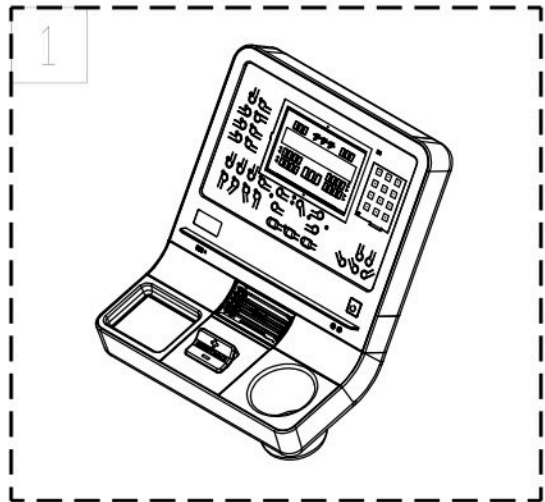

CHANGE DATE	CHANGE DESCRIPTION	CHANGE NO.	NAME	SportsArt FITNESS		UNITS	MM	SALES BLOW UP DIAGRAM	DIAGRAM NO.	EBH-F101F-A
						QTY				E866/G866
						VERSION	A0	XX	MODEL	E863
						RATIO	1:6			

RESTRICTED USAGE ,
PLEASE DON'T FORWARD TO ANYONE WHO ISN'T AUTHORIZED

DRAWN BY
VERIFIED BY

UNITS
QTY
VERSION
RATIO

MM
A0
1:6

SALES BLOW UP DIAGRAM
XX

DIAGRAM NO.
MODEL

EBH-F101F-A
E866/G866
E863

No.	Diagram	Tool Needed	Part Number	components Number
1	EBH-F102B	LCD	02 ~ 82 A101 ~ A126	701 ~ 713
2	EBH-F102C		101 ~ 308 A301 ~ A389	731 ~ 766
3				
4	EBH-F101E		321 ~ 436 A201 ~ A281	781 ~ 808
5				
6	TBR-F001G	OPTIONS	Y01 ~ Y24	Y710