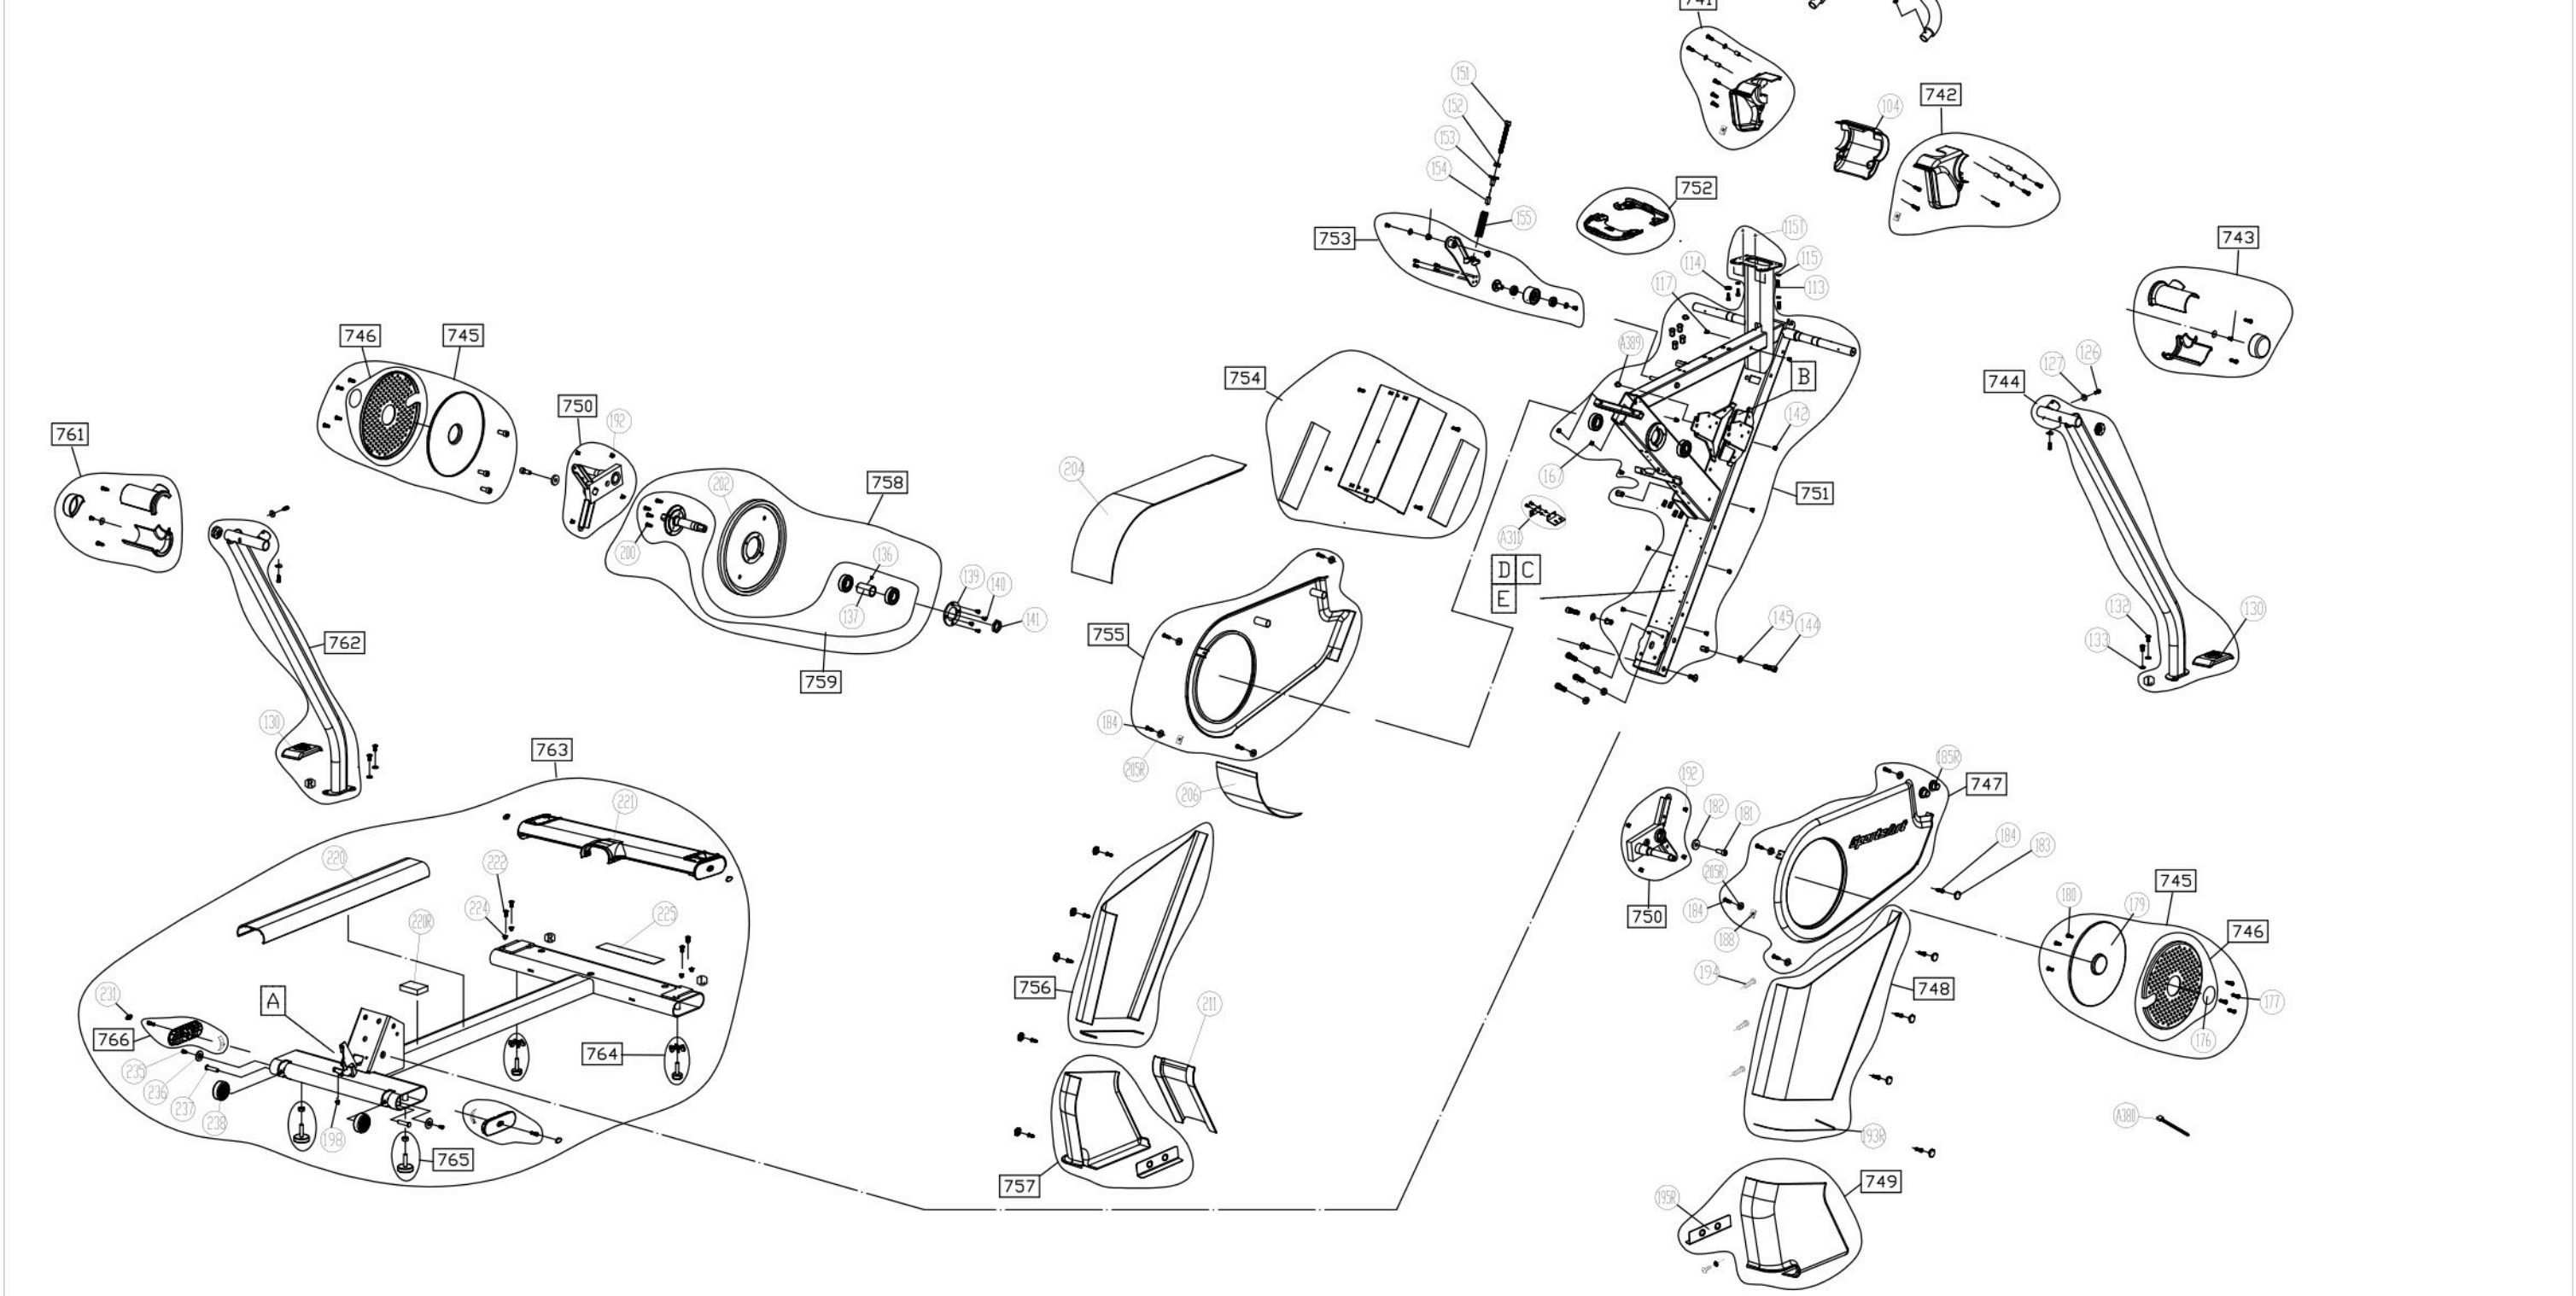

DRAWN BY
VERIFIED BY

UNITS
QTY
VERSION
RATIO

MM
A0
1:6

SALES BLOW UP DIAGRAM
XX

DIAGRAM NO.
MODEL

EBH-F101F-A
E866/G866
E863

No.	Diagram	Tool Needed	Part Number	components Number
1	EBH-F102B	LCD	02 ~ 82 A101 ~ A126	701 ~ 713
2	EBH-F102C		101 ~ 308 A301 ~ A389	731 ~ 766
3				
4	EBH-F101E		321 ~ 436 A201 ~ A281	781 ~ 808
5				
6	TBR-F001G	OPTIONS	Y01 ~ Y24	Y710

CHANGE DATE	CHANGE DESCRIPTION	CHANGE NO.	NAME	UNITS	MM	SALES BLOW UP DIAGRAM	DIAGRAM NO.	EBH-F102A-A
2024.08.22	A1 取消外掛電視選配		張又仁	QTY	1			G866
				VERSION	A1	XX	MODEL	
				RATIO	1:12			

SportsArt
FITNESS

RESTRICTED USAGE ,
PLEASE DON'T FORWARD TO ANYONE WHO ISN'T AUTHORIZED

DRAWN BY

VERIFIED BY

CHANGE DATE	CHANGE DESCRIPTION	CHANGE NO.	NAME	SportsArt FITNESS RESTRICTED USAGE , PLEASE DON'T FORWARD TO ANYONE WHO ISN'T AUTHORIZED	DRAWN BY	UNITS	MM	SALES BLOW UP DIAGRAM	DIAGRAM NO.	EBH-F102B-A	
					VERIFIED BY	QTY	1			G866	
						VERSION	A0	XX		MODEL	
						RATIO	1:10				