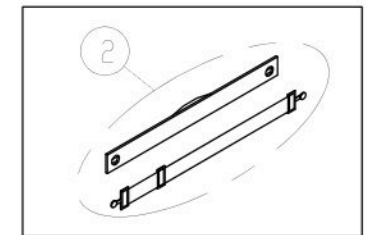

CHANGE DATE	CHANGE DESCRIPTION	CHANGE NO.	NAME	SportsArt FITNESS		UNITS	MM	SALES BLOW UP DIAGRAM	DIAGRAM NO.	EBH-F101F-A
						QTY				E866/G866
						VERSION	A0	XX	MODEL	E863
						RATIO	1:6			

RESTRICTED USAGE ,
PLEASE DON'T FORWARD TO ANYONE WHO ISN'T AUTHORIZED

DRAWN BY
VERIFIED BY

UNITS
QTY
VERSION
RATIO

MM
A0
1:6

SALES BLOW UP DIAGRAM
XX

DIAGRAM NO.
MODEL

EBH-F101F-A
E866/G866
E863

No.	Diagram	Tool Needed	Part Number	components Number
1	EBH-F102B	LCD	02 ~ 82 A101 ~ A126	701 ~ 713
2	EBH-F102C		101 ~ 308 A301 ~ A389	731 ~ 766
3				
4	EBH-F101E		321 ~ 436 A201 ~ A281	781 ~ 808
5				
6	TBR-F001G	OPTIONS	Y01 ~ Y24	Y710