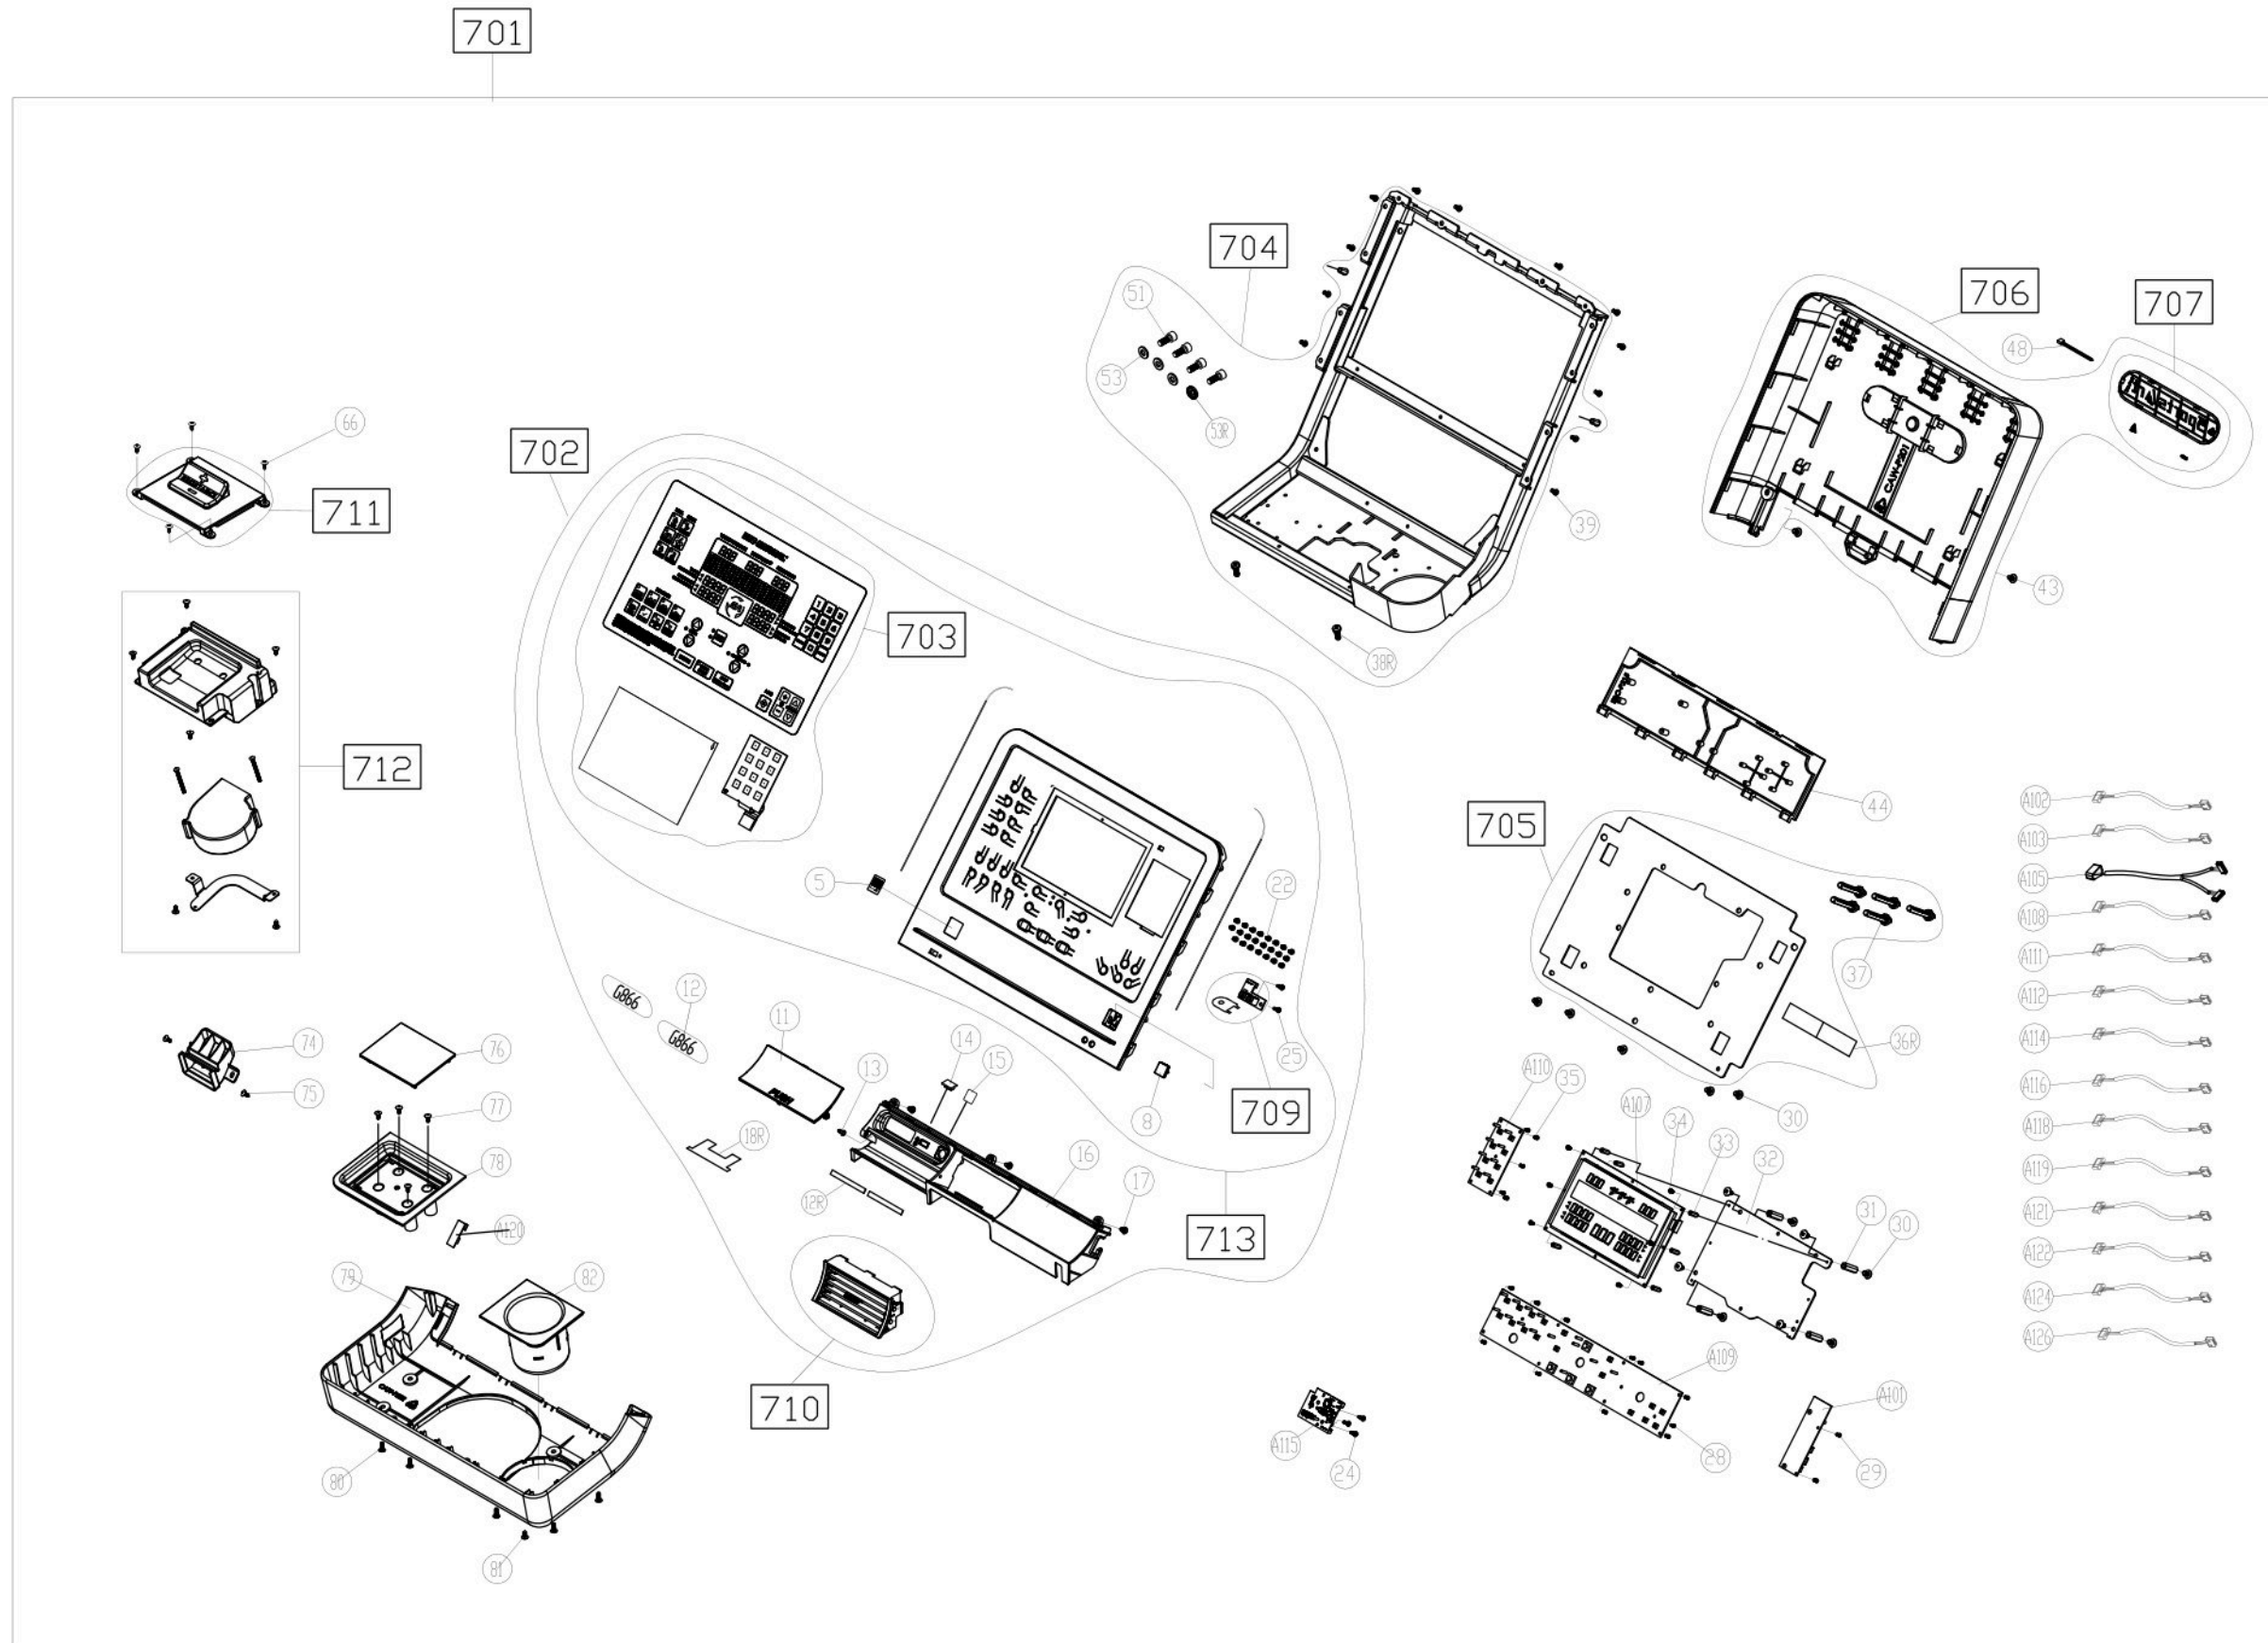

CHANGE DATE	CHANGE DESCRIPTION	CHANGE NO.	NAME	SportsArt FITNESS RESTRICTED USAGE , PLEASE DON'T FORWARD TO ANYONE WHO ISN'T AUTHORIZED	DRAWN BY	UNITS	MM	SALES BLOW UP DIAGRAM	DIAGRAM NO.	EBH-F102B-A	
					VERIFIED BY	QTY	1			G866	
						VERSION	A0	XX		MODEL	
						RATIO	1:10