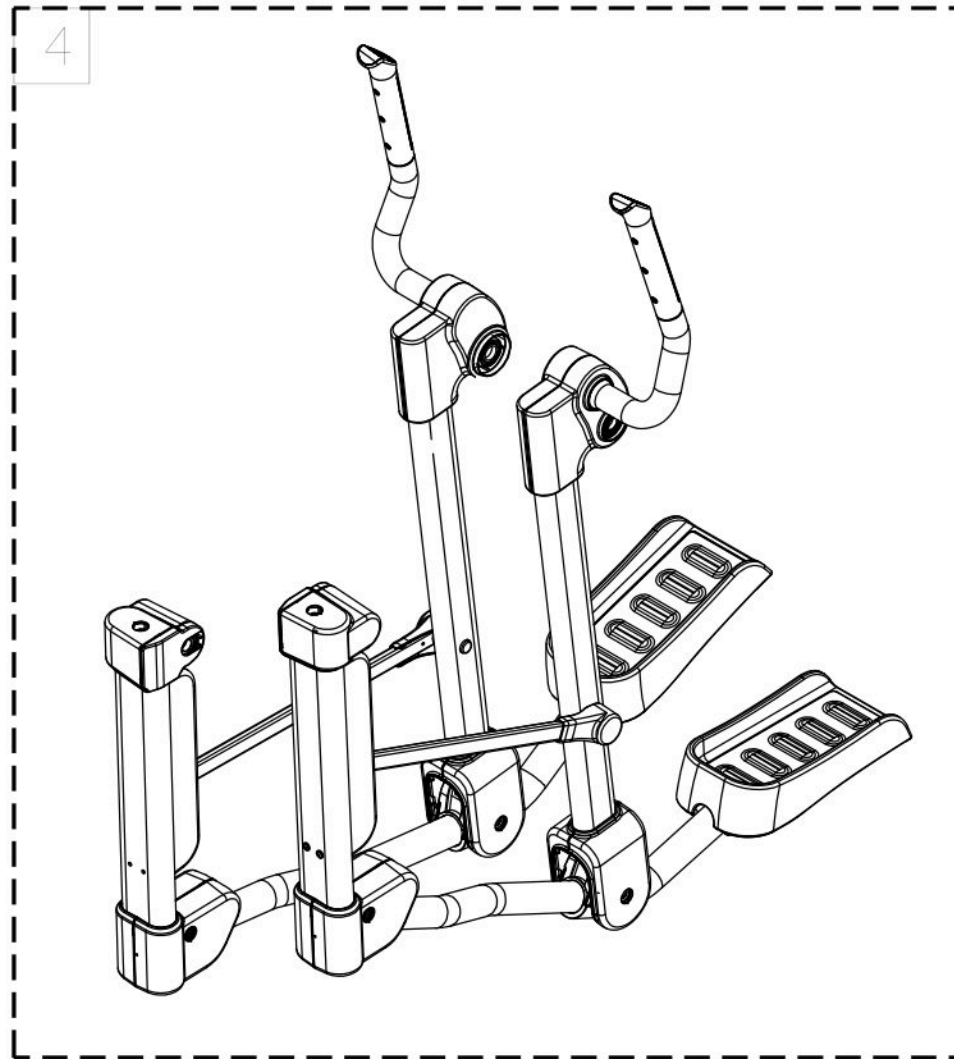

CHANGE DATE	CHANGE DESCRIPTION	CHANGE NO.	NAME	SportsArt FITNESS		UNITS	MM	SALES BLOW UP DIAGRAM	DIAGRAM NO.	EBH-F101F-A
						QTY				E866/G866
						VERSION	A0	XX	MODEL	E863
						RATIO	1:6			

RESTRICTED USAGE ,
PLEASE DON'T FORWARD TO ANYONE WHO ISN'T AUTHORIZED

DRAWN BY
VERIFIED BY

UNITS
QTY
VERSION
RATIO

MM
A0
1:6

SALES BLOW UP DIAGRAM
XX

DIAGRAM NO.
MODEL

EBH-F101F-A
E866/G866
E863

No.	Diagram	Tool Needed	Part Number	components Number
1	EBH-F102B	LCD	02 ~ 82 A101 ~ A126	701 ~ 713
2	EBH-F102C		101 ~ 308 A301 ~ A389	731 ~ 766
3				
4	EBH-F101E		321 ~ 436 A201 ~ A281	781 ~ 808
5				
6	TBR-F001G	OPTIONS	Y01 ~ Y24	Y710