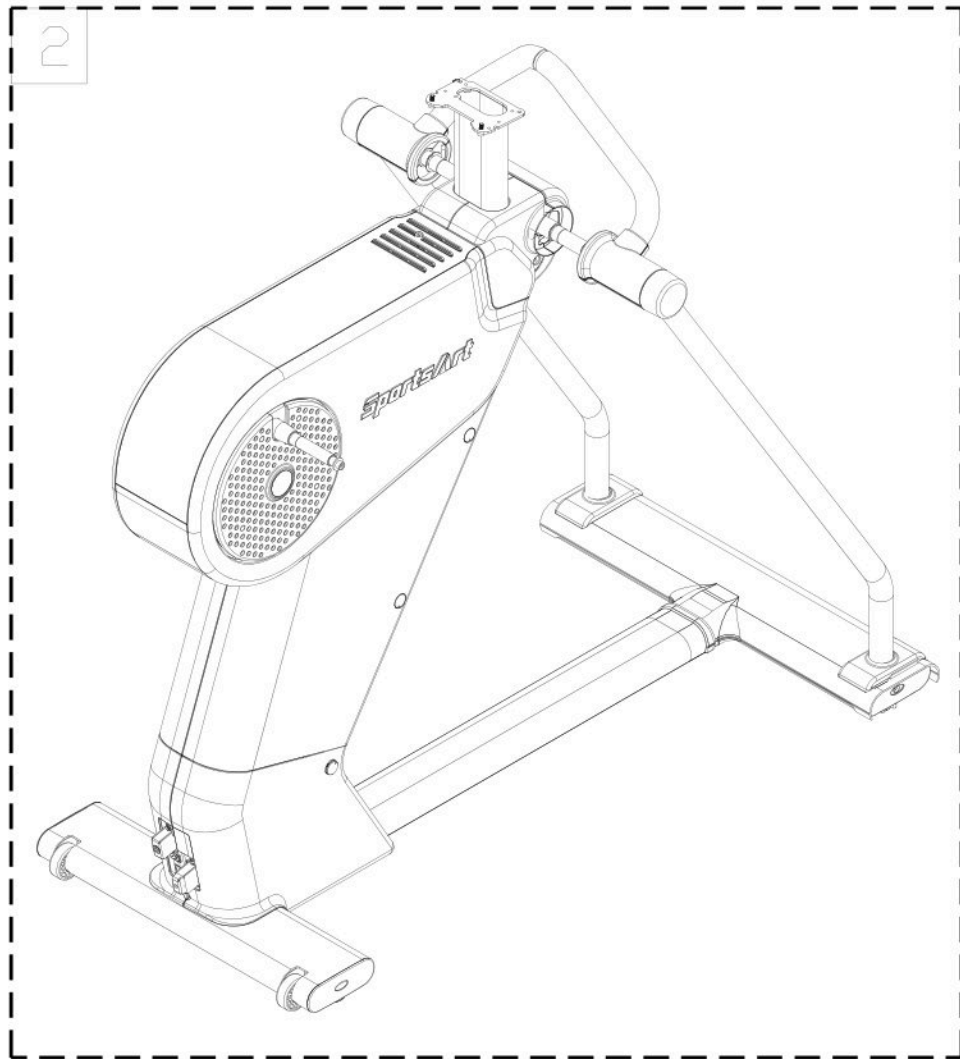

CHANGE DATE	CHANGE DESCRIPTION	CHANGE NO.	NAME	SportsArt FITNESS		UNITS	MM	SALES BLOW UP DIAGRAM	DIAGRAM NO.	EBH-F101F-A
						QTY				E866/G866
						VERSION	A0	XX	MODEL	E863
						RATIO	1:6			

RESTRICTED USAGE ,
PLEASE DON'T FORWARD TO ANYONE WHO ISN'T AUTHORIZED

DRAWN BY
VERIFIED BY

UNITS
QTY
VERSION
RATIO

MM
A0
1:6

SALES BLOW UP DIAGRAM
XX

DIAGRAM NO.
MODEL

EBH-F101F-A
E866/G866
E863

No.	Diagram	Tool Needed	Part Number	components Number
1	EBH-F102B	LCD	02 ~ 82 A101 ~ A126	701 ~ 713
2	EBH-F102C		101 ~ 308 A301 ~ A389	731 ~ 766
3				
4	EBH-F101E		321 ~ 436 A201 ~ A281	781 ~ 808
5				
6	TBR-F001G	OPTIONS	Y01 ~ Y24	Y710