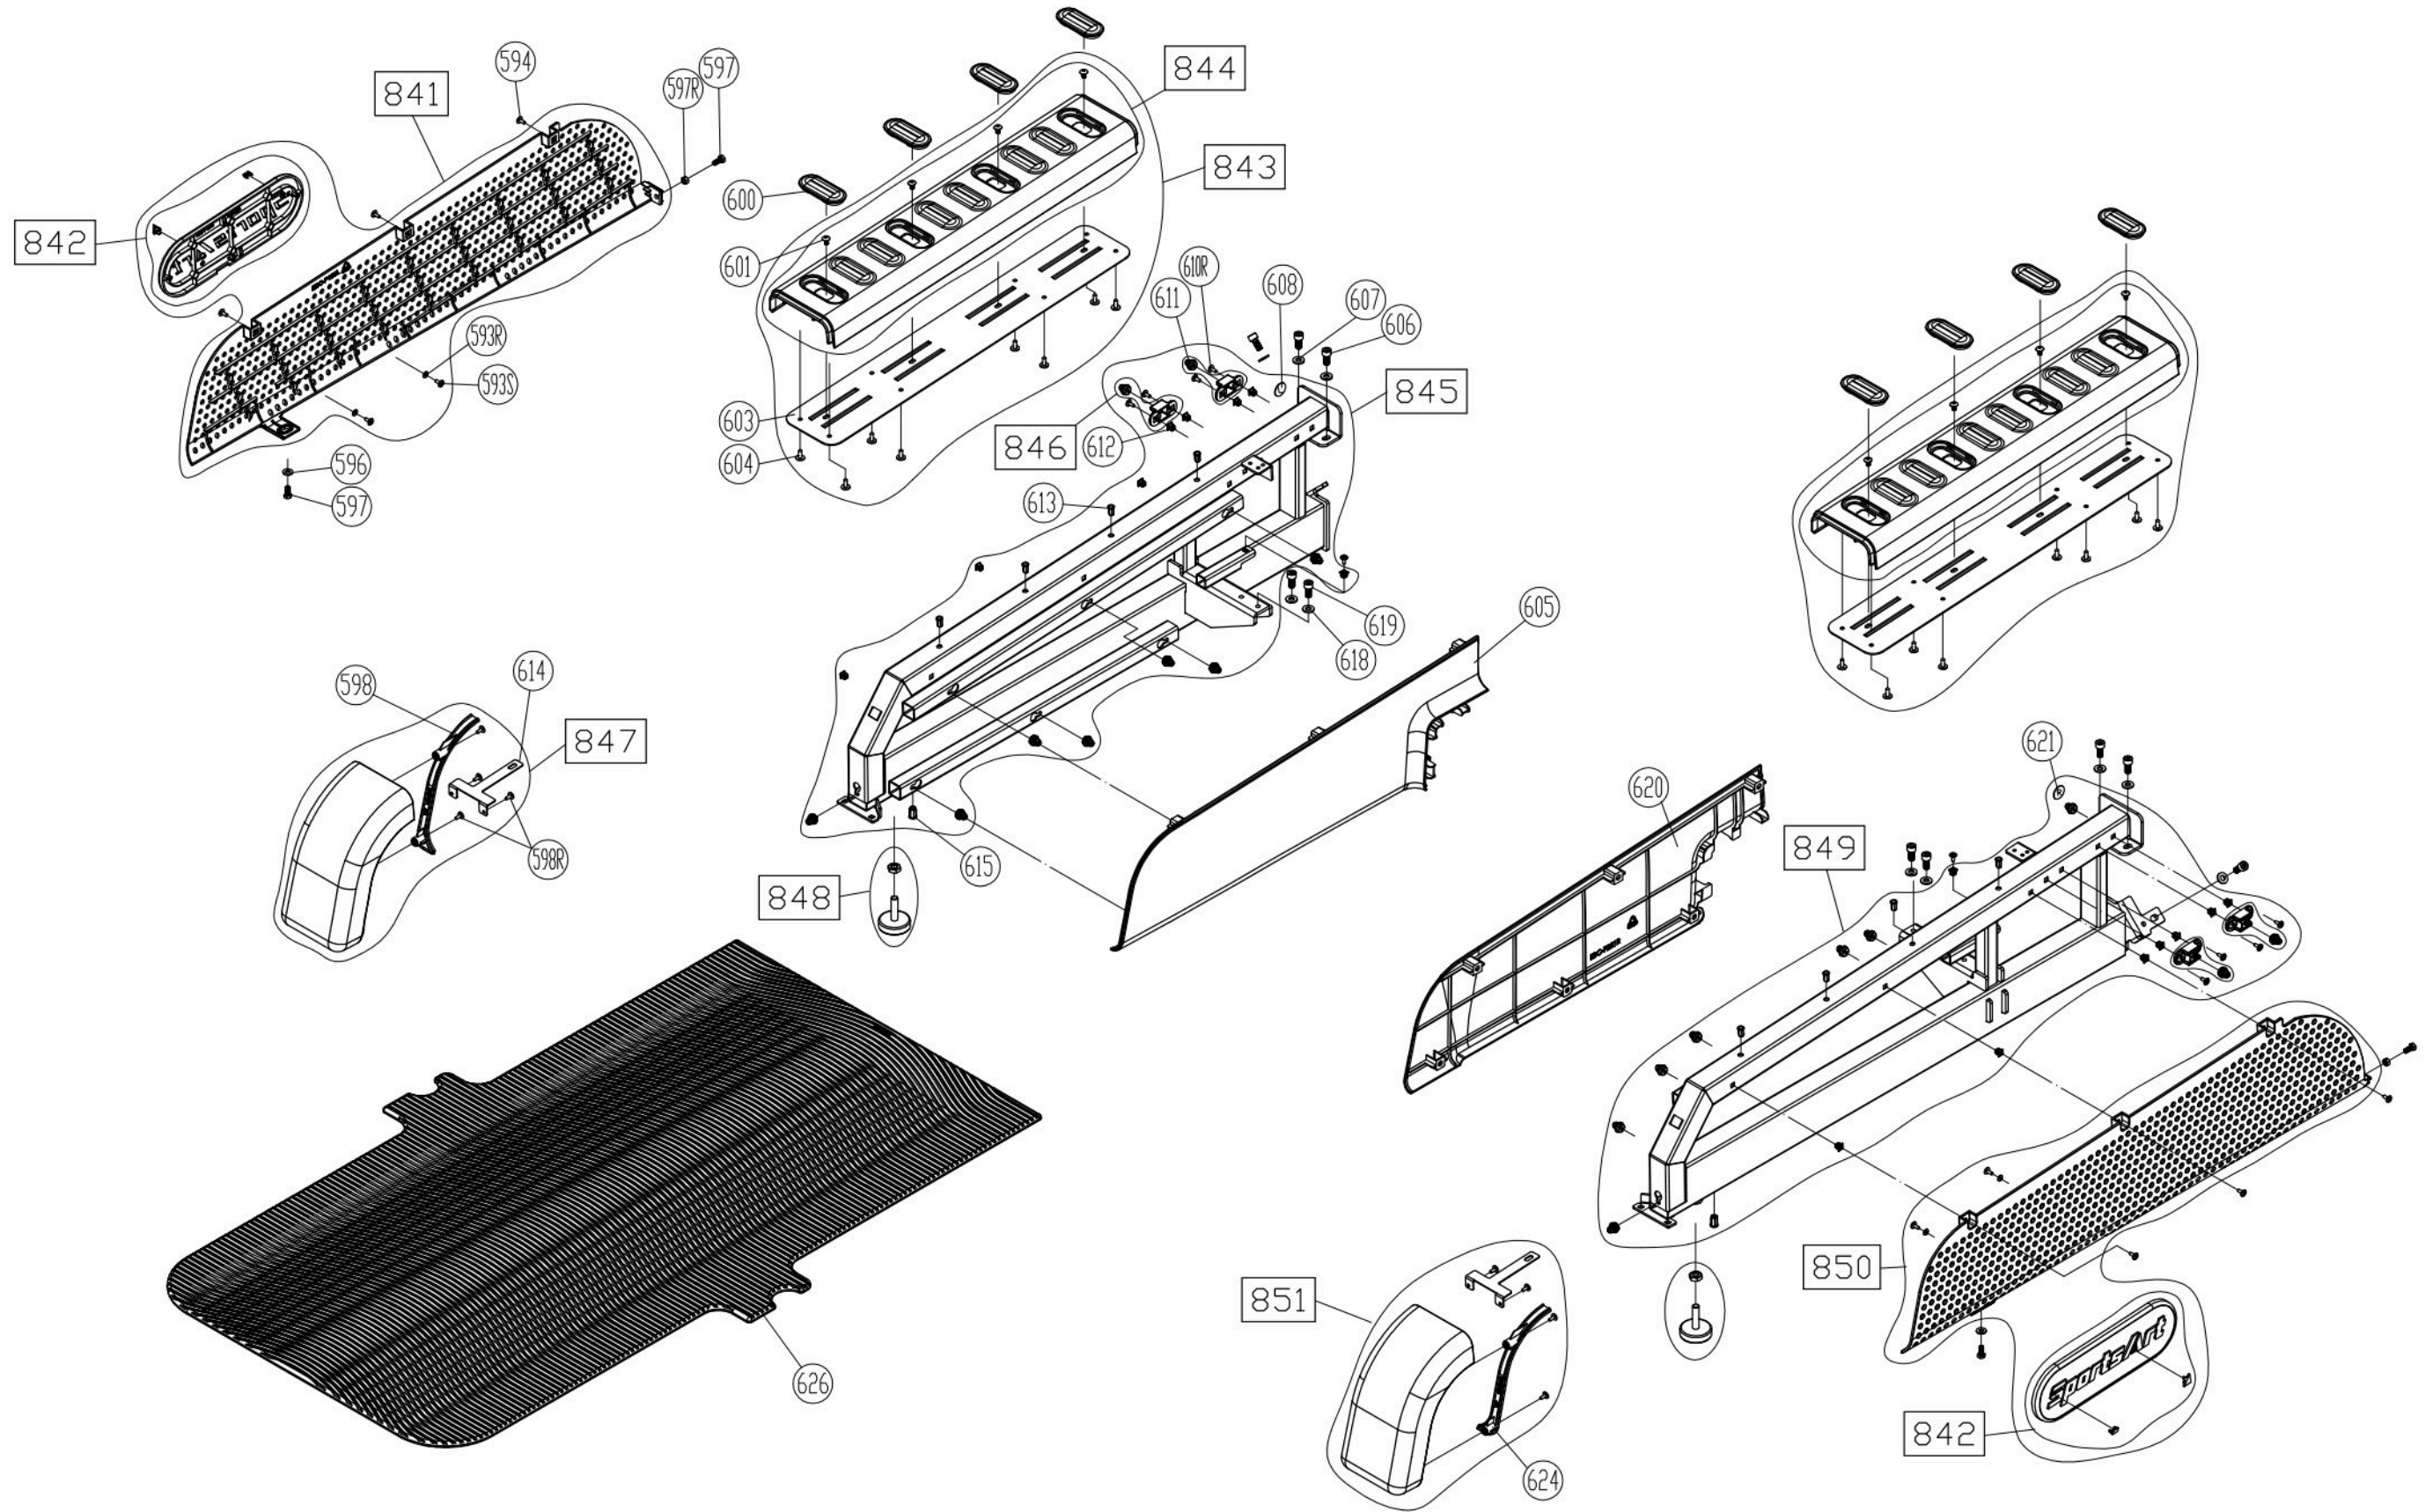

OLD→NEW   
 Please Note:  
 For G886 before S/N:0397722

1. If you haven't replaced , and if you want to replace , please send  for replacement.

CHANGE DATE	CHANGE DESCRIPTION	CHANGE NO.	NAME	 RESTRICTED USAGE, PLEASE DON'T FORWARD TO ANYONE WHO ISN'T AUTHORIZED	DRAWN BY	UNITS	MM	SALES BLOW UP DIAGRAM	DIAGRAM NO.	EBC-F201B-A	
2019.06.20	 配合儀表板改防火材質, 修改  →  並新增  		張又仁			QTY	1				G886 LCD
2019.06.20	 將  移至  內		張又仁			VERSION	A1	XX		MODEL	
						VERIFIED BY	RATIO	1:9			

CHANGE DATE	CHANGE DESCRIPTION	CHANGE NO.	NAME	SportsArt FITNESS		UNITS	MM	SALES BLOW UP DIAGRAM	DIAGRAM NO.	EBC-F102C-A
						QTY	1			G886
						VERSION	A0	XX	MODEL	
						RATIO	1:10			

RESTRICTED USAGE ,  
PLEASE DON'T FORWARD TO ANYONE WHO ISN'T AUTHORIZED

CHANGE DATE	CHANGE DESCRIPTION	CHANGE NO.	NAME	 <p>RESTRICTED USAGE , PLEASE DON'T FORWARD TO ANYONE WHO ISN'T AUTHORIZED</p>	DRAWN BY	UNITS	MM	SALES BLOW UP DIAGRAM	DIAGRAM NO.	EBC-F101C-A		
					VERIFIED BY	QTY	1					
						VERSION	A0		XX			MODEL
						RATIO	1:18					V886

CHANGE DATE	CHANGE DESCRIPTION	CHANGE NO.	NAME	 RESTRICTED USAGE , PLEASE DON'T FORWARD TO ANYONE WHO ISN'T AUTHORIZED	DRAWN BY	UNITS	MM	SALES BLOW UP DIAGRAM	DIAGRAM NO.	EBC-F101E-A	
					VERIFIED BY	QTY	1				V886/G886
						VERSION	A0		XX	MODEL	
						RATIO	1:10				