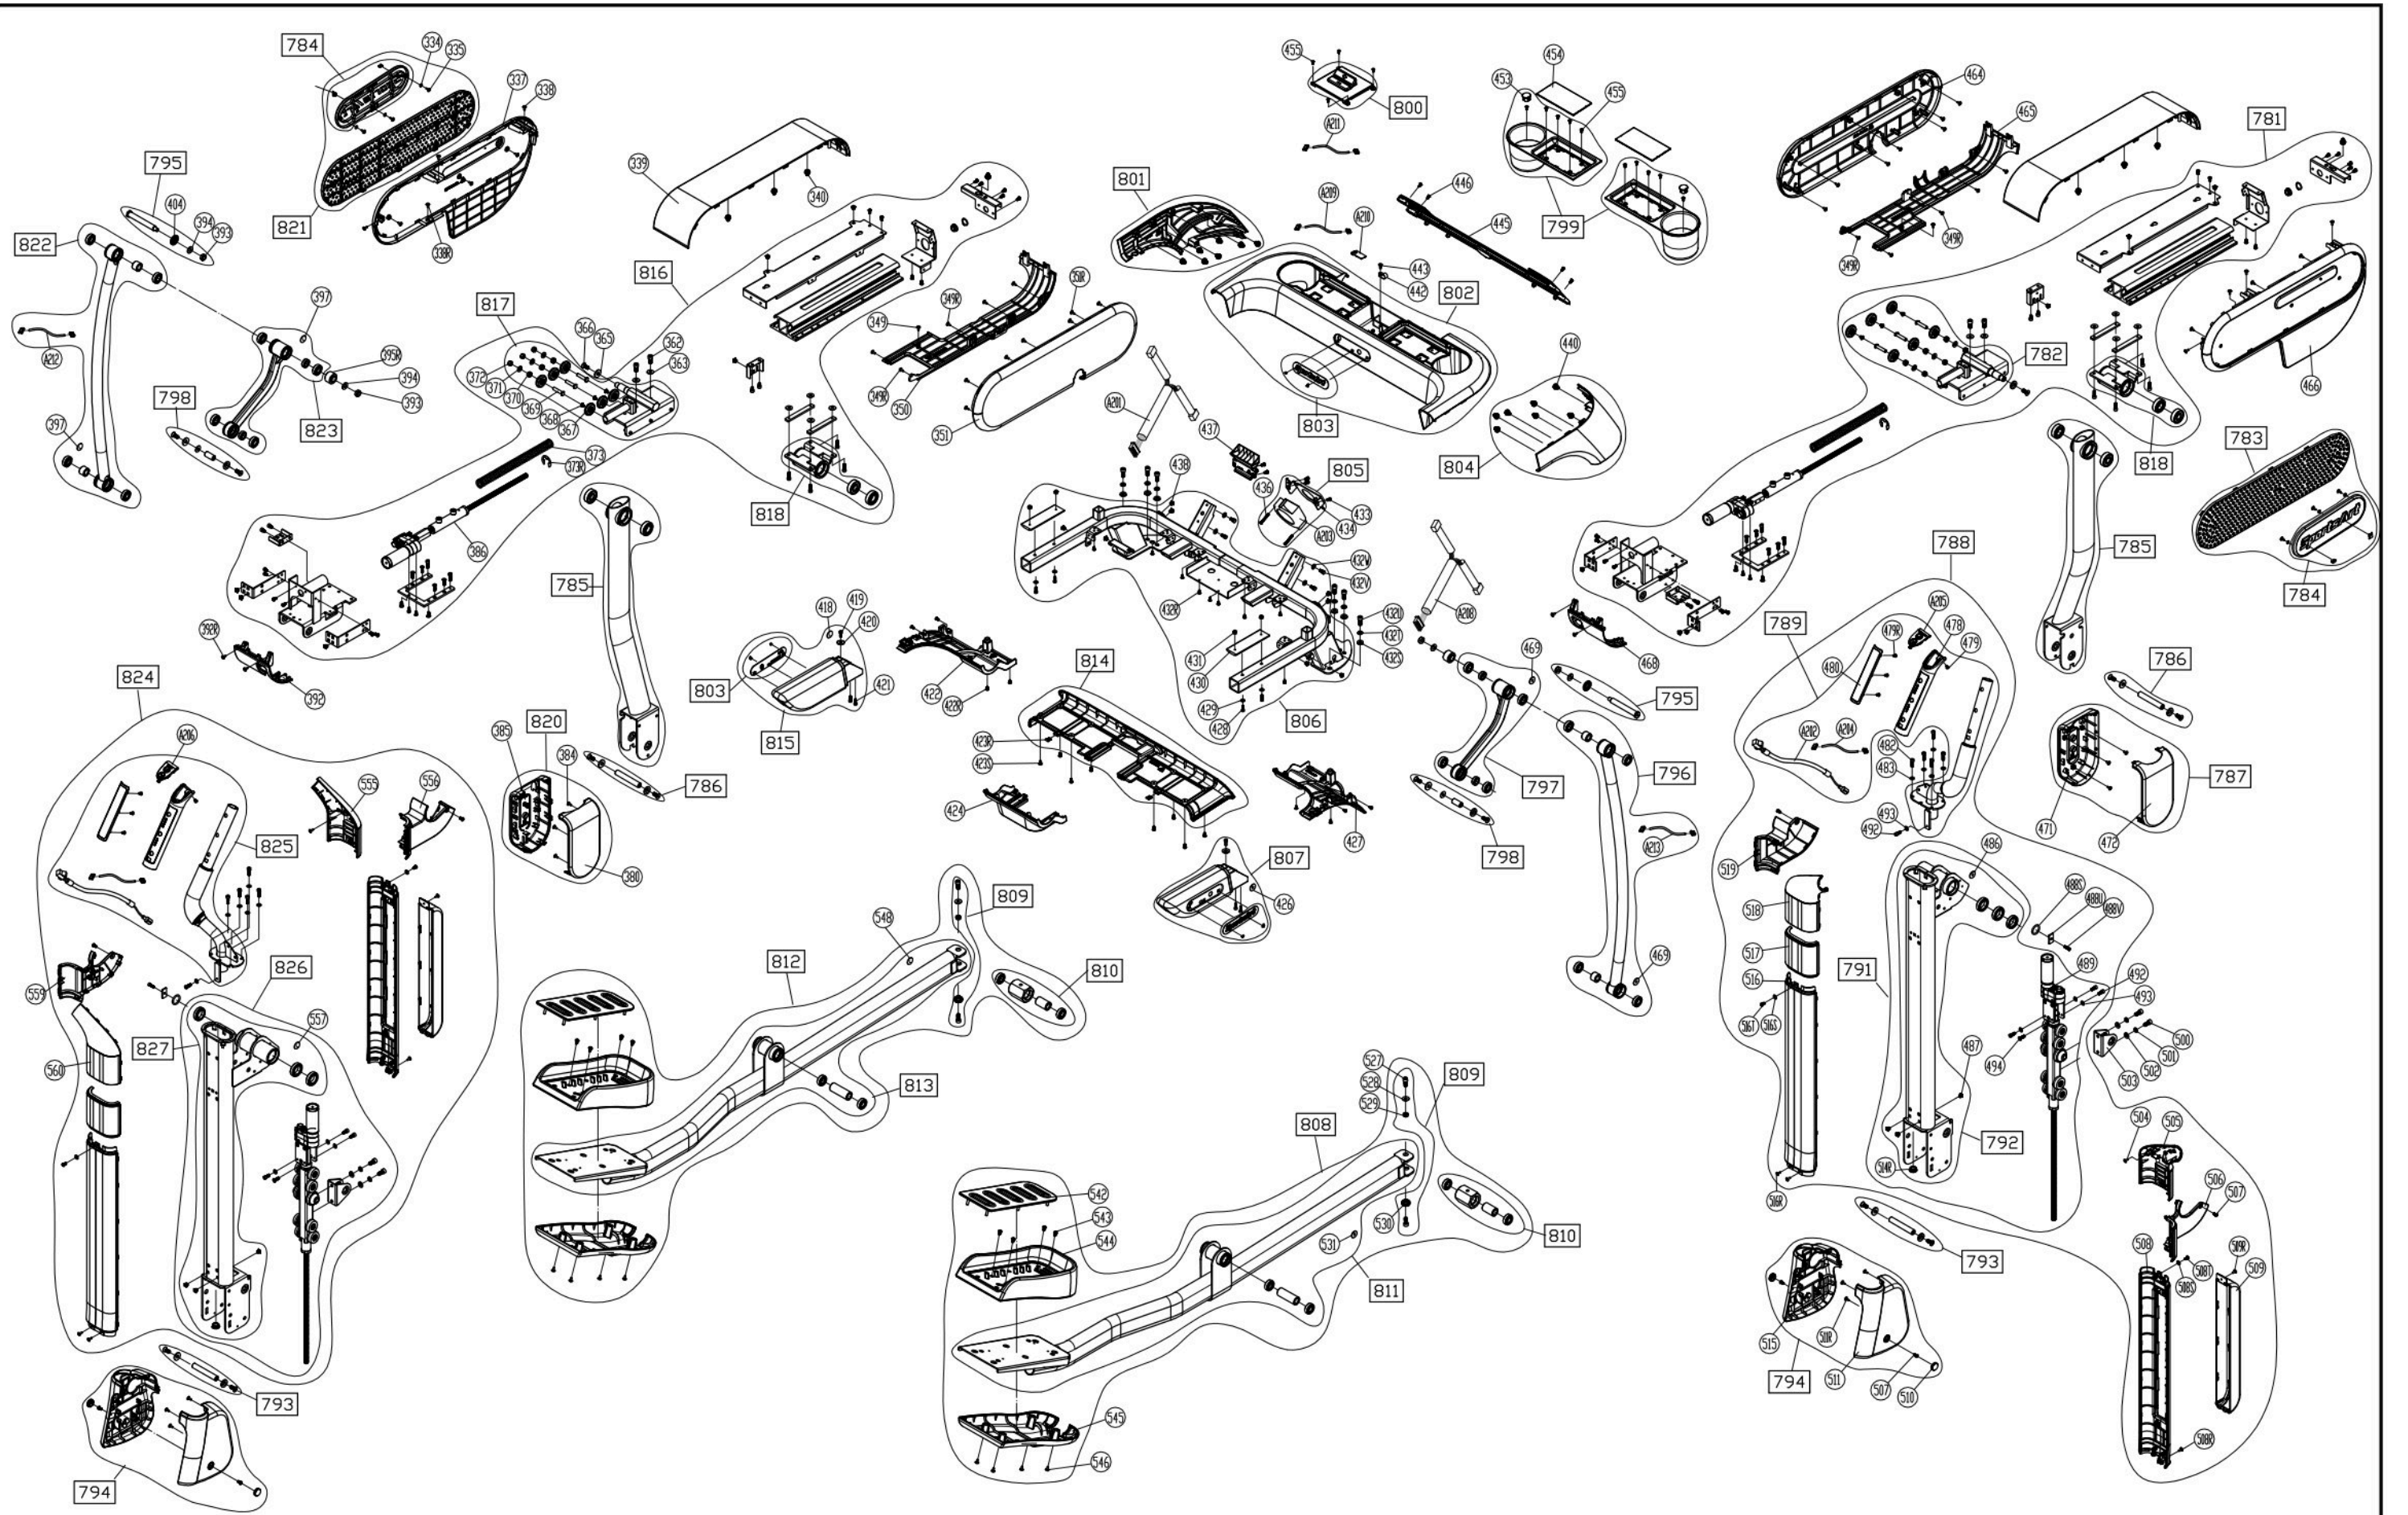

OLD→NEW   
 Please Note:  
 For G886 before S/N:0397722

1. If you haven't replaced , and if you want to replace , please send  for replacement.

CHANGE DATE	CHANGE DESCRIPTION	CHANGE NO.	NAME	 RESTRICTED USAGE, PLEASE DON'T FORWARD TO ANYONE WHO ISN'T AUTHORIZED	DRAWN BY	UNITS	MM	SALES BLOW UP DIAGRAM	DIAGRAM NO.	EBC-F201B-A	
2019.06.20	 配合儀表板改防火材質, 修改  →  並新增  		張又仁			QTY	1				G886 LCD
2019.06.20	 將  移至  內		張又仁			VERSION	A1	XX		MODEL	
						VERIFIED BY	RATIO	1:9			

CHANGE DATE	CHANGE DESCRIPTION	CHANGE NO.	NAME	SportsArt FITNESS		UNITS	MM	SALES BLOW UP DIAGRAM	DIAGRAM NO.	EBC-F102C-A
						QTY	1			G886
						VERSION	A0	XX	MODEL	
						RATIO	1:10			

RESTRICTED USAGE ,  
PLEASE DON'T FORWARD TO ANYONE WHO ISN'T AUTHORIZED

CHANGE DATE	CHANGE DESCRIPTION	CHANGE NO.	NAME	 <p>RESTRICTED USAGE , PLEASE DON'T FORWARD TO ANYONE WHO ISN'T AUTHORIZED</p>	DRAWN BY	UNITS	MM	SALES BLOW UP DIAGRAM	DIAGRAM NO.	EBC-F101C-A		
					VERIFIED BY	QTY	1					
						VERSION	A0		XX			MODEL
						RATIO	1:18					V886

CHANGE DATE	CHANGE DESCRIPTION	CHANGE NO.	NAME	 RESTRICTED USAGE , PLEASE DON'T FORWARD TO ANYONE WHO ISN'T AUTHORIZED	DRAWN BY	UNITS	MM	SALES BLOW UP DIAGRAM	DIAGRAM NO.	EBC-F101E-A	
					VERIFIED BY	QTY	1				V886/G886
						VERSION	A0		XX	MODEL	
						RATIO	1:10				