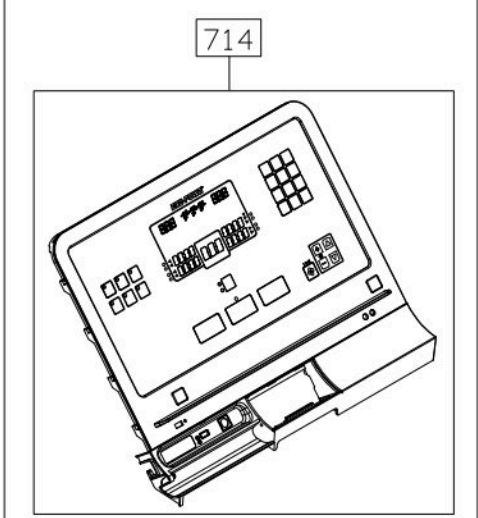

OLD→NEW   
 Please Note:  
 For G886 before S/N:0397722

1. If you haven't replaced , and if you want to replace , please send  for replacement.

CHANGE DATE	CHANGE DESCRIPTION	CHANGE NO.	NAME	 RESTRICTED USAGE, PLEASE DON'T FORWARD TO ANYONE WHO ISN'T AUTHORIZED	DRAWN BY	UNITS	MM	SALES BLOW UP DIAGRAM	DIAGRAM NO.	EBC-F201B-A	
2019.06.20	 配合儀表板改防火材質, 修改  →  並新增  		張又仁			QTY	1				G886 LCD
2019.06.20	 將  移至  內		張又仁			VERSION	A1	XX		MODEL	
						VERIFIED BY	RATIO	1:9			

CHANGE DATE	CHANGE DESCRIPTION	CHANGE NO.	NAME	SportsArt FITNESS		UNITS	MM	SALES BLOW UP DIAGRAM	DIAGRAM NO.	EBC-F102C-A
						QTY	1			G886
						VERSION	A0	XX	MODEL	
						RATIO	1:10			

RESTRICTED USAGE ,  
PLEASE DON'T FORWARD TO ANYONE WHO ISN'T AUTHORIZED

CHANGE DATE	CHANGE DESCRIPTION	CHANGE NO.	NAME	 <p>RESTRICTED USAGE , PLEASE DON'T FORWARD TO ANYONE WHO ISN'T AUTHORIZED</p>	DRAWN BY	UNITS	MM	SALES BLOW UP DIAGRAM	DIAGRAM NO.	EBC-F101C-A		
					VERIFIED BY	QTY	1					
						VERSION	A0		XX			MODEL
						RATIO	1:18					V886

CHANGE DATE	CHANGE DESCRIPTION	CHANGE NO.	NAME	 RESTRICTED USAGE , PLEASE DON'T FORWARD TO ANYONE WHO ISN'T AUTHORIZED	DRAWN BY	UNITS	MM	SALES BLOW UP DIAGRAM	DIAGRAM NO.	EBC-F101E-A	
					VERIFIED BY	QTY	1				V886/G886
						VERSION	A0		XX	MODEL	
						RATIO	1:10				