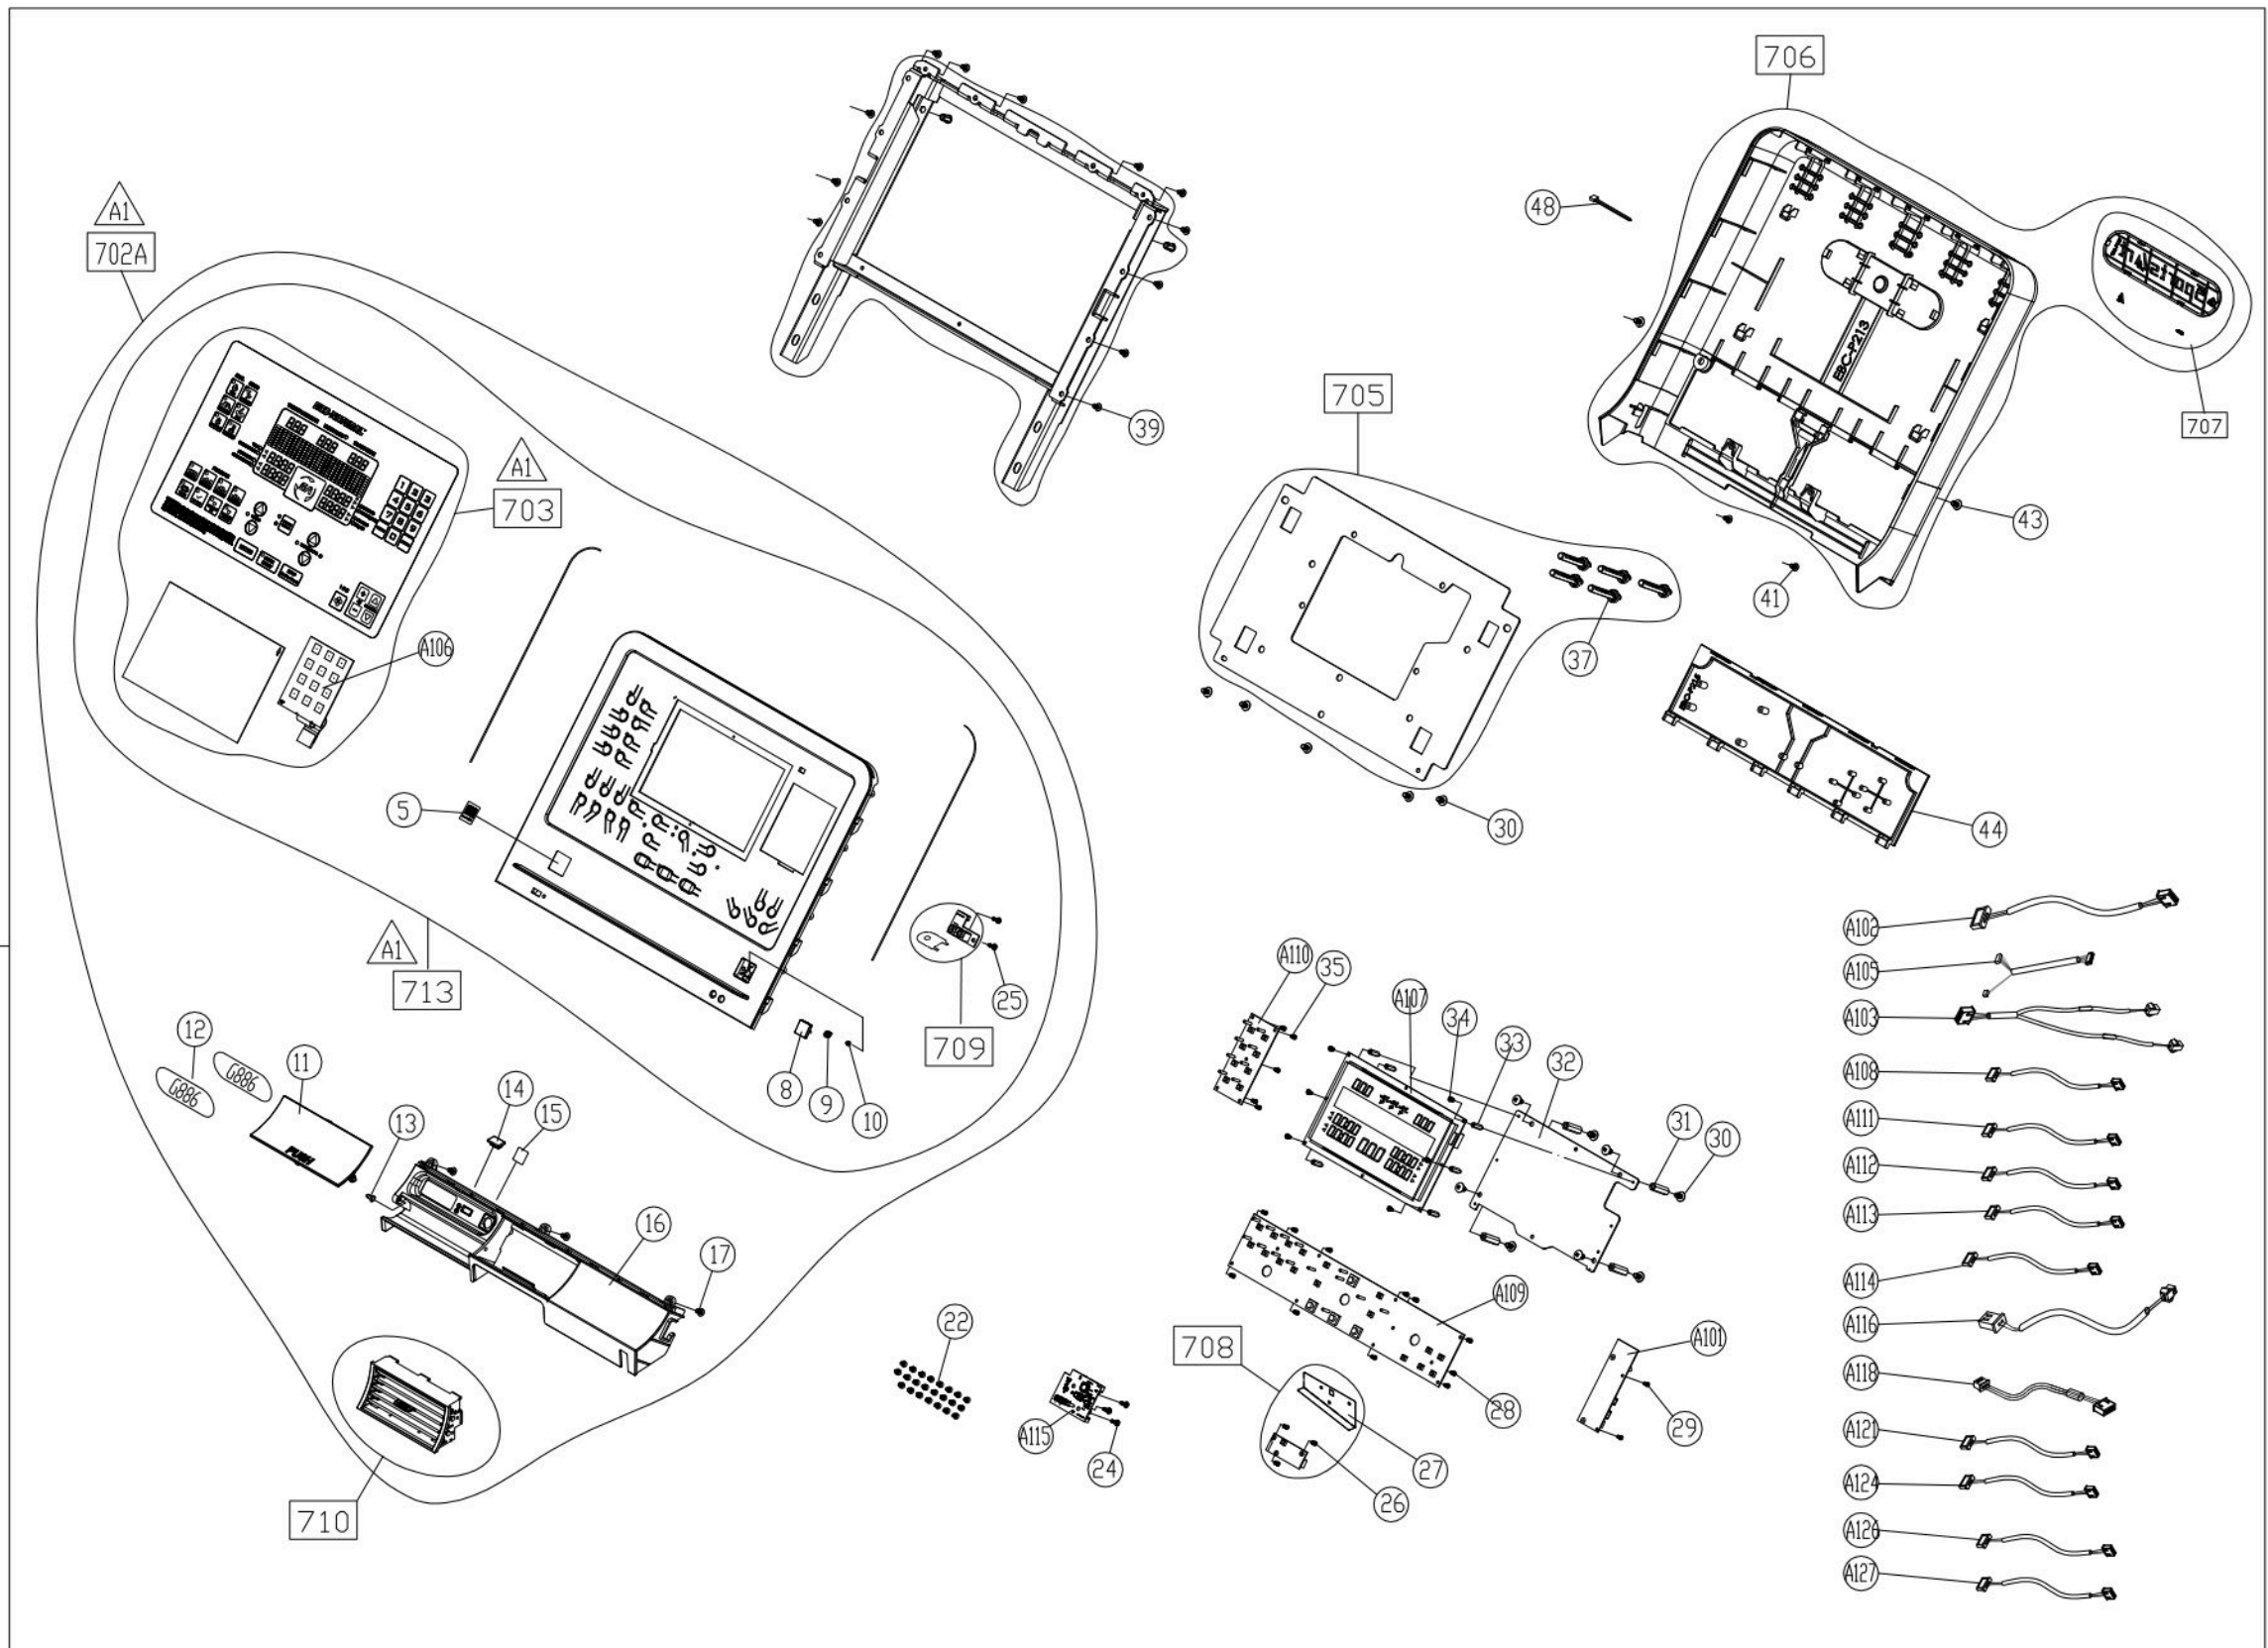

OLD→NEW   
 Please Note:  
 For G886 before S/N:0397722

1. If you haven't replaced , and if you want to replace , please send  for replacement.

CHANGE DATE	CHANGE DESCRIPTION	CHANGE NO.	NAME	 RESTRICTED USAGE, PLEASE DON'T FORWARD TO ANYONE WHO ISN'T AUTHORIZED	DRAWN BY	UNITS	MM	SALES BLOW UP DIAGRAM	DIAGRAM NO.	EBC-F201B-A	
2019.06.20	 配合儀表板改防火材質, 修改  →  並新增  		張又仁			QTY	1				G886 LCD
2019.06.20	 將  移至  內		張又仁			VERSION	A1	XX		MODEL	
						VERIFIED BY	RATIO	1:9			

CHANGE DATE	CHANGE DESCRIPTION	CHANGE NO.	NAME	SportsArt FITNESS		UNITS	MM	SALES BLOW UP DIAGRAM	DIAGRAM NO.	EBC-F102C-A
						QTY	1			G886
						VERSION	A0	XX	MODEL	
						RATIO	1:10			

RESTRICTED USAGE ,  
PLEASE DON'T FORWARD TO ANYONE WHO ISN'T AUTHORIZED

CHANGE DATE	CHANGE DESCRIPTION	CHANGE NO.	NAME	 <p>RESTRICTED USAGE , PLEASE DON'T FORWARD TO ANYONE WHO ISN'T AUTHORIZED</p>	DRAWN BY	UNITS	MM	SALES BLOW UP DIAGRAM	DIAGRAM NO.	EBC-F101C-A		
					VERIFIED BY	QTY	1					
						VERSION	A0		XX			MODEL
						RATIO	1:18					V886

CHANGE DATE	CHANGE DESCRIPTION	CHANGE NO.	NAME	 RESTRICTED USAGE , PLEASE DON'T FORWARD TO ANYONE WHO ISN'T AUTHORIZED	DRAWN BY	UNITS	MM	SALES BLOW UP DIAGRAM	DIAGRAM NO.	EBC-F101E-A	
					VERIFIED BY	QTY	1				V886/G886
						VERSION	A0		XX	MODEL	
						RATIO	1:10				