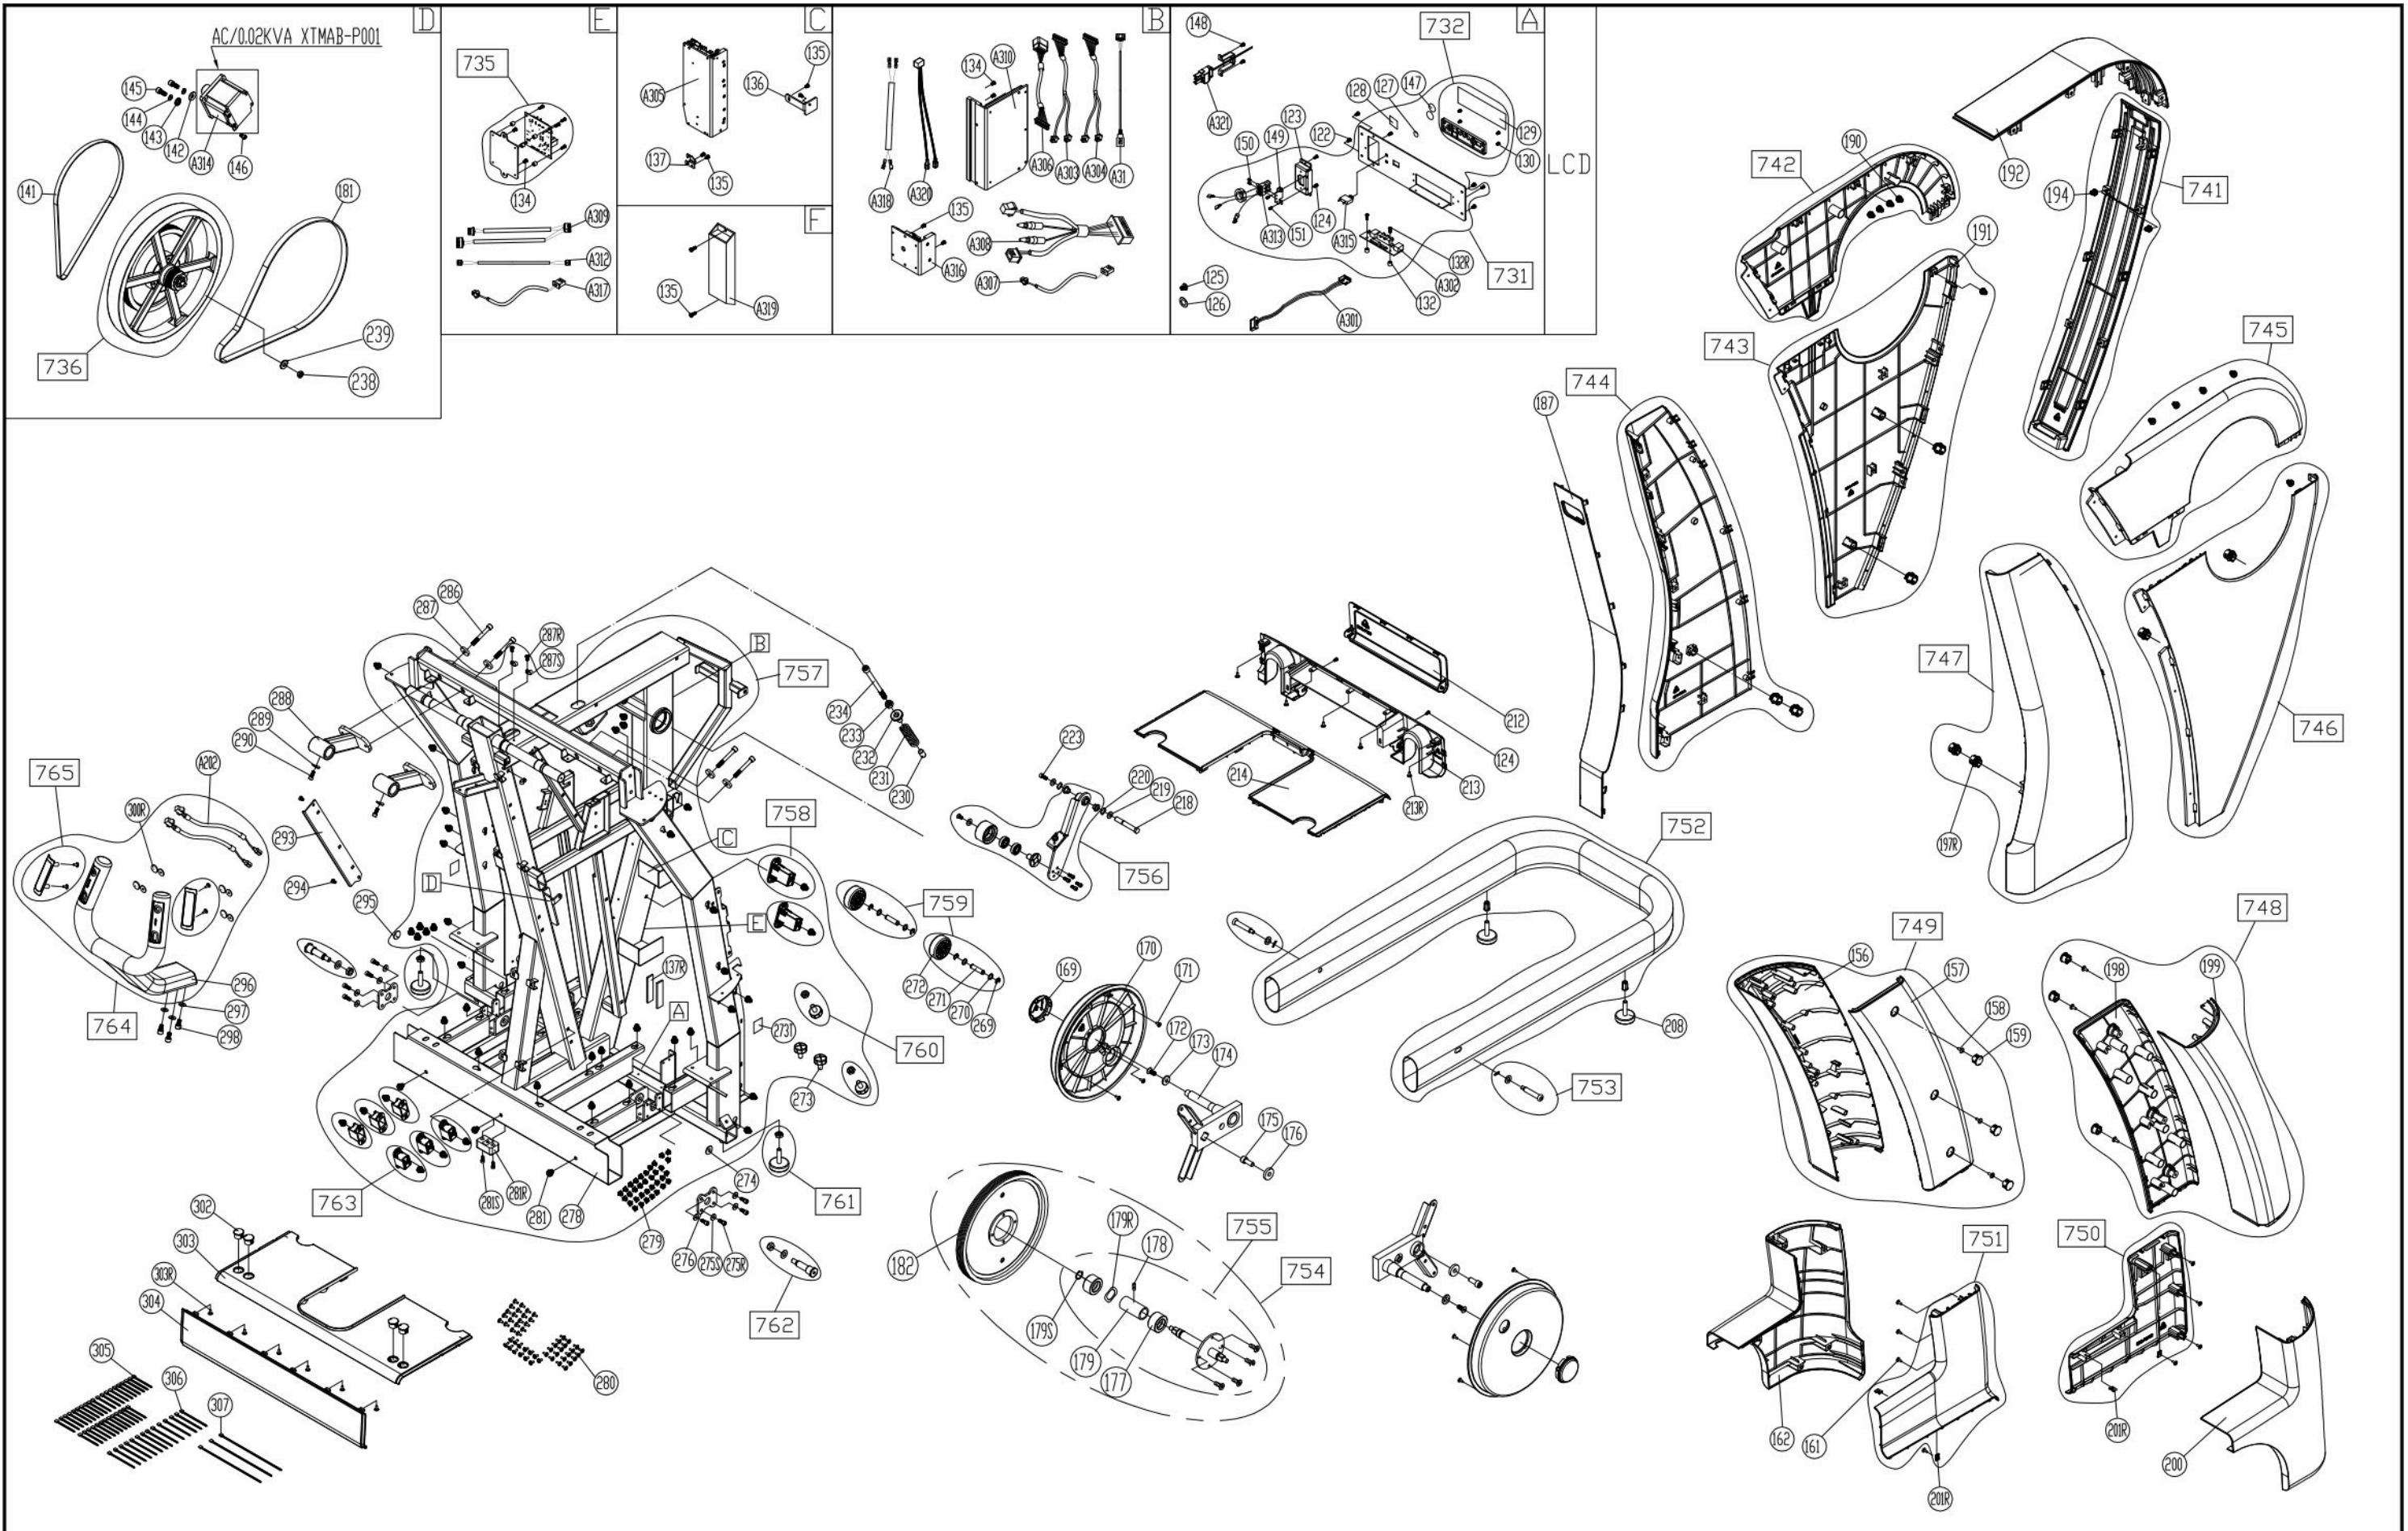

OLD→NEW   
 Please Note:  
 For G886 before S/N:0397722

1. If you haven't replaced , and if you want to replace , please send  for replacement.

CHANGE DATE	CHANGE DESCRIPTION	CHANGE NO.	NAME	 RESTRICTED USAGE, PLEASE DON'T FORWARD TO ANYONE WHO ISN'T AUTHORIZED	DRAWN BY	UNITS	MM	SALES BLOW UP DIAGRAM	DIAGRAM NO.	EBC-F201B-A	
2019.06.20	 配合儀表板改防火材質, 修改  →  並新增  		張又仁			QTY	1				G886 LCD
2019.06.20	 將  移至  內		張又仁			VERSION	A1	XX		MODEL	
						VERIFIED BY	RATIO	1:9			

CHANGE DATE	CHANGE DESCRIPTION	CHANGE NO.	NAME	SportsArt FITNESS		UNITS	MM	SALES BLOW UP DIAGRAM	DIAGRAM NO.	EBC-F102C-A
						QTY	1			G886
						VERSION	A0	XX	MODEL	
						RATIO	1:10			

RESTRICTED USAGE ,  
PLEASE DON'T FORWARD TO ANYONE WHO ISN'T AUTHORIZED

CHANGE DATE	CHANGE DESCRIPTION	CHANGE NO.	NAME	 <p>RESTRICTED USAGE , PLEASE DON'T FORWARD TO ANYONE WHO ISN'T AUTHORIZED</p>	DRAWN BY	UNITS	MM	SALES BLOW UP DIAGRAM	DIAGRAM NO.	EBC-F101C-A		
					VERIFIED BY	QTY	1					
						VERSION	A0		XX			MODEL
						RATIO	1:18					V886

CHANGE DATE	CHANGE DESCRIPTION	CHANGE NO.	NAME	 RESTRICTED USAGE , PLEASE DON'T FORWARD TO ANYONE WHO ISN'T AUTHORIZED	DRAWN BY	UNITS	MM	SALES BLOW UP DIAGRAM	DIAGRAM NO.	EBC-F101E-A	
					VERIFIED BY	QTY	1				V886/G886
						VERSION	A0		XX	MODEL	
						RATIO	1:10				