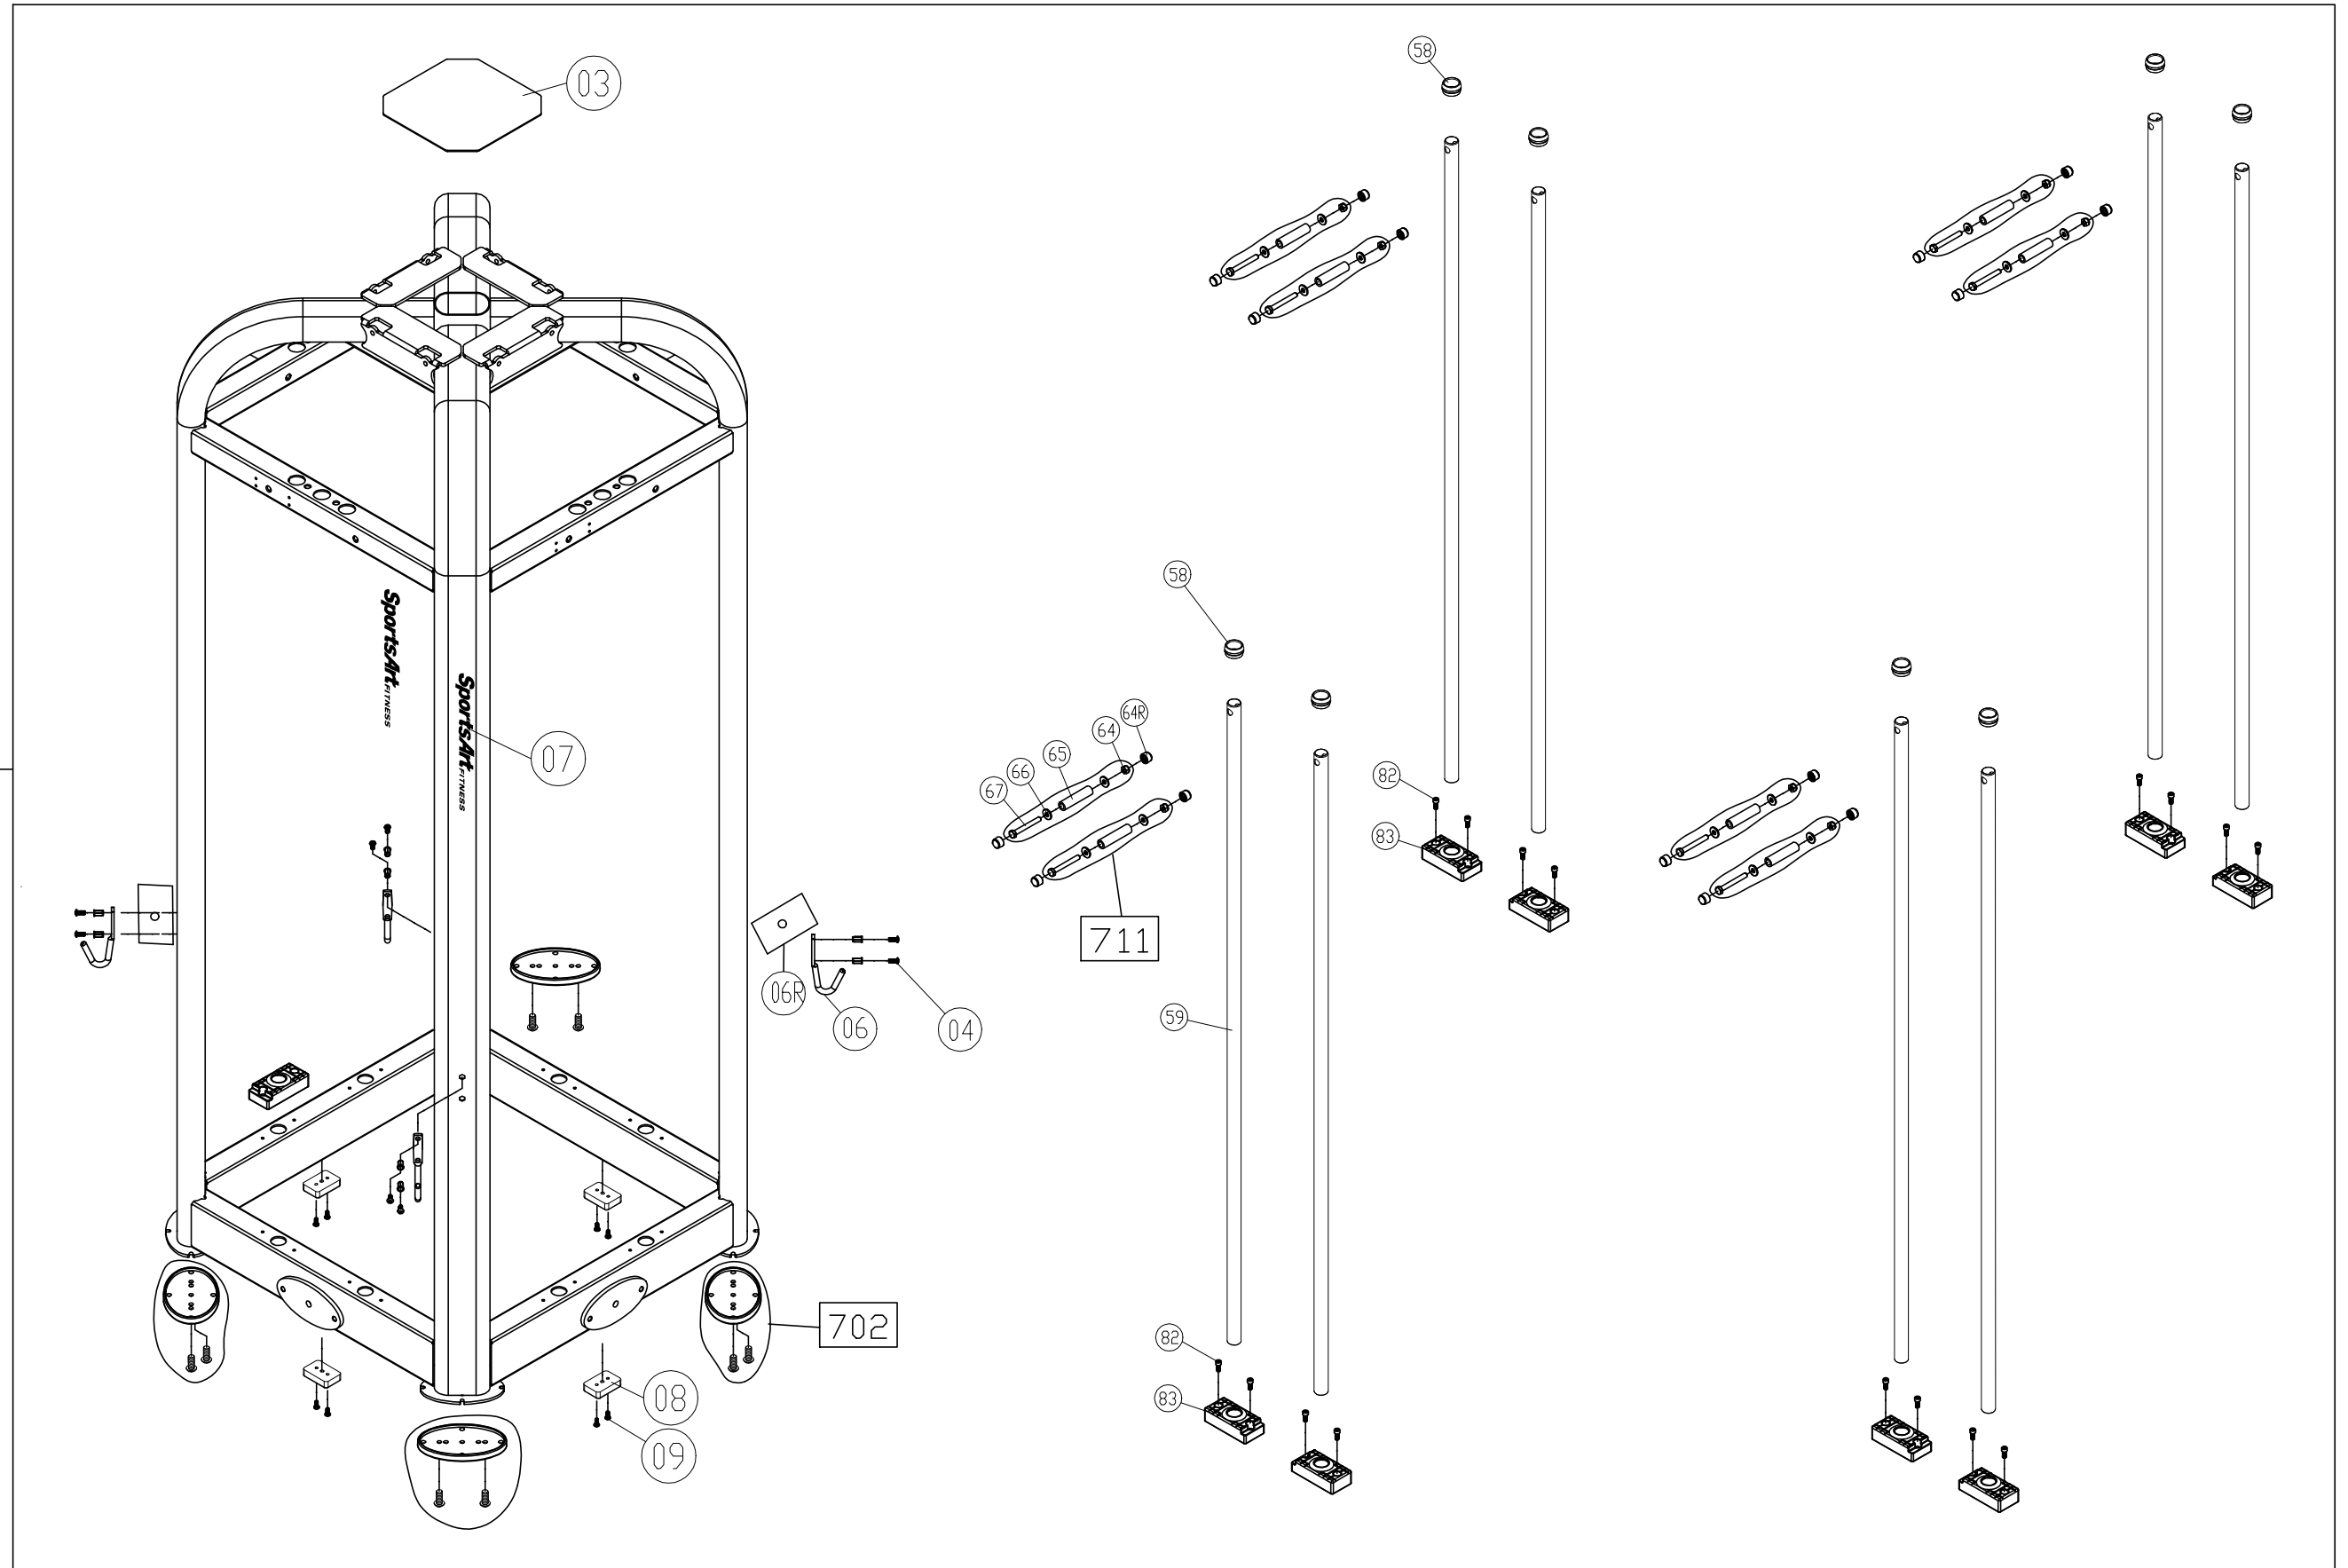

701

CHANGE DATE	CHANGE DESCRIPTION	CHANGE NO.	NAME	 RESTRICTED USAGE , PLEASE DON'T FORWARD TO ANYONE WHO ISN'T AUTHORIZED	DRAWN BY	UNITS	MM	SALES BLOW UP DIAGRAM	DIAGRAM NO.	GEF-F101B-A	
					VERIFIED BY	QTY	1				MS-101
						VERSION	A0		XX	MODEL	
						RATIO	1:12