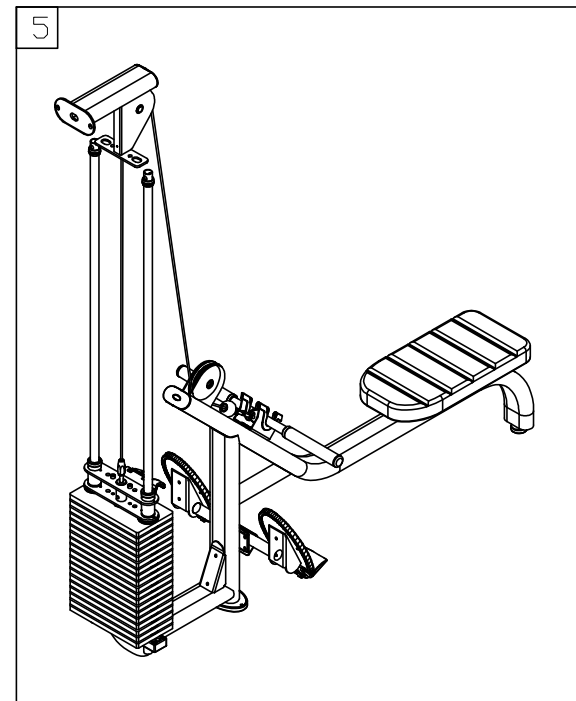

No.	Diagram	Tool Needed	Part Number	components Number
1	GEF-F101B	CORE	①③ ~ ⑧③	⑦①① ~ ⑦①①
2	GEF-F101C	CT	⑤⑦ ~ ②⑧⑨	⑦①① ~ ⑦⑤①
3	GEF-F101D	TP	⑤⑦ ~ ⑧⑨ ③⑧ ~ ④①	⑦①① ~ ⑦②① ⑦⑦① ~ ⑦⑦⑤
4	GEF-F101E	DLPD	⑤⑦ ~ ②④⑨	⑦①① ~ ⑦②① ⑦⑨① ~ ⑧①⑦
5	GEF-F101F	LR	⑥① ~ ②③④	⑦①① ~ ⑦②① ⑧②① ~ ⑧③③
6	GEF-F101G	CT PLUS	⑥① ~ ②③④	⑦①① ~ ⑦①②
7	GBG-F101D	P871/MS-101	②②③ ~ ②②④	①④①① ~ ①④①②
8	120051110	OPTIONS 40KG(5KG*8)		
9	1005351100	OPTIONS 15KG(5KG*3)		
10	1005351070	OPTIONS(CT)		
11	GEF-F101H	OPTIONS(CT)	③①① ~ ③③②	
12	GEF-F101I	OPTIONS(DLPD)		⑧②① ~ ⑧②③
13				
14				

CHANGE DATE	CHANGE DESCRIPTION	CHANGE NO.	NAME	 RESTRICTED USAGE , PLEASE DON'T FORWARD TO ANYONE WHO ISN'T AUTHORIZED	DRAWN BY	UNITS	MM	SALES BLOW UP DIAGRAM	DIAGRAM NO.	GEF-F101A-A	
2024.06.06	新增DLPD選配件		張又仁				QTY	1			MS-101
						VERIFIED BY	VERSION	A1	XX	MODEL	
							RATIO	1:22			