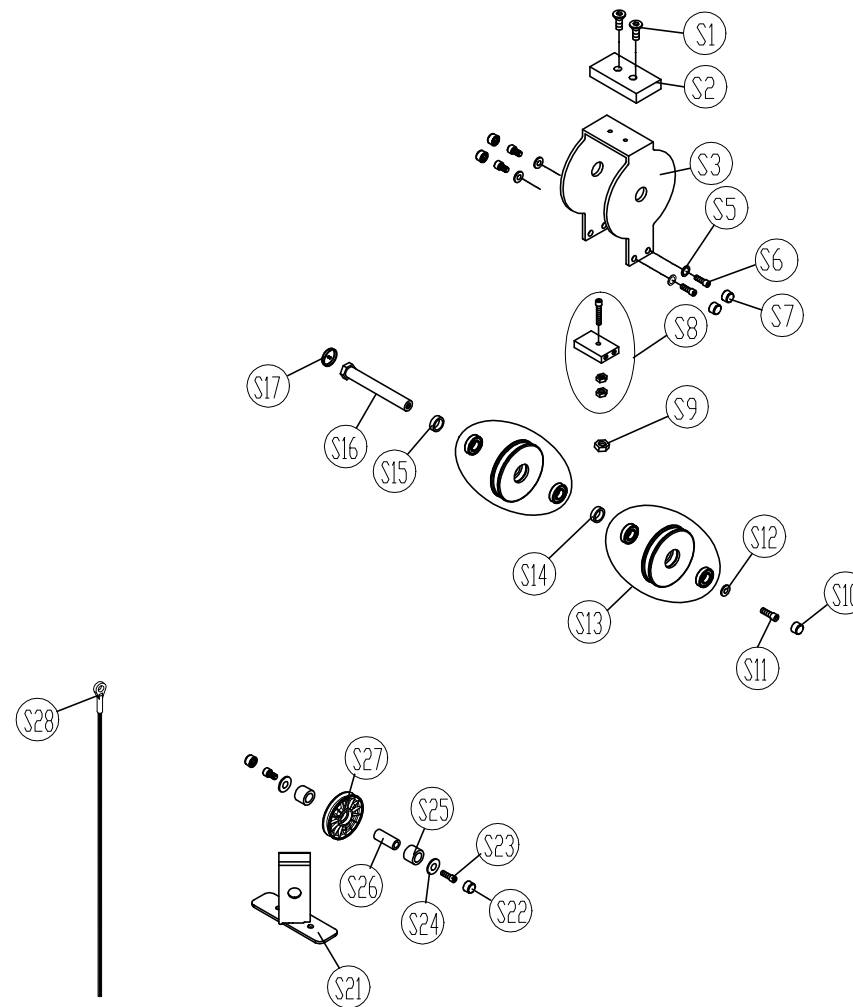

倍比輪組(1 / 4)

物料編號

CHANGE DATE	CHANGE DESCRIPTION	CHANGE NO.	NAME	 RESTRICTED USAGE , PLEASE DON'T FORWARD TO ANYONE WHO ISN'T AUTHORIZED	DRAWN BY	UNITS	MM	SALES BLOW UP DIAGRAM	DIAGRAM NO.	GEF-F101H-A	
					VERIFIED BY	QTY	1	XXX		MODEL	MS-101-CT/ Cable Crossover
						VERSION	A0				
						RATIO	1:12