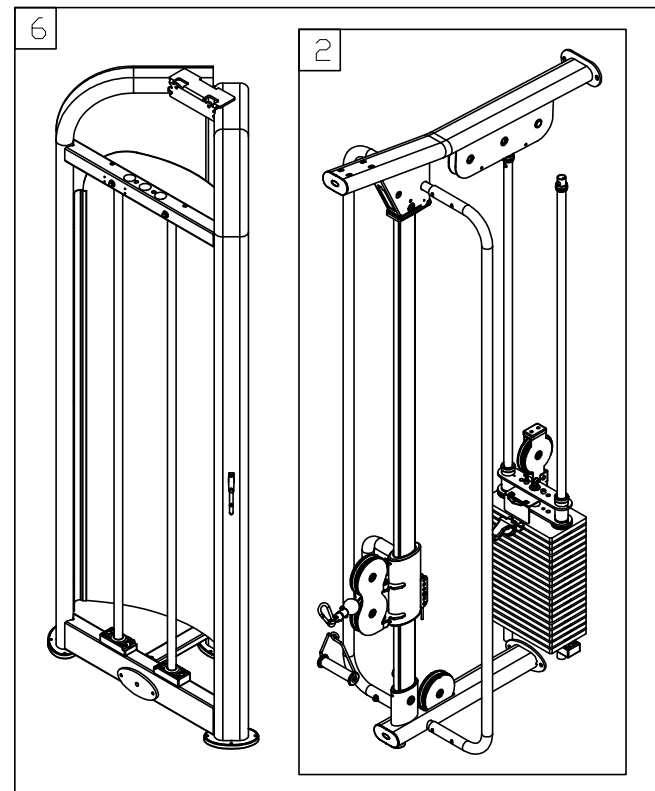

No.	Diagram	Tool Needed	Part Number	components Number
1	GEF-F101B	CORE	①③ ~ ⑧③	⑦①① ~ ⑦①①
2	GEF-F101C	CT	⑤⑦ ~ ②⑧⑨	⑦①① ~ ⑦⑤①
3	GEF-F101D	TP	⑤⑦ ~ ⑧⑨ ③⑧ ~ ④①	⑦①① ~ ⑦②① ⑦⑦① ~ ⑦⑦⑤
4	GEF-F101E	DLPD	⑤⑦ ~ ②④⑨	⑦①① ~ ⑦②① ⑦⑨① ~ ⑧①⑦
5	GEF-F101F	LR	⑥① ~ ②③④	⑦①① ~ ⑦②① ⑧②① ~ ⑧③③
6	GEF-F101G	CT PLUS	⑥① ~ ②③④	⑦①① ~ ⑦①②
7	GBG-F101D	P871/MS-101	②②③ ~ ②②④	①④①① ~ ①④①②
8	120051110	OPTIONS 40KG(5KG*8)		
9	1005351100	OPTIONS 15KG(5KG*3)		
10	1005351070	OPTIONS(CT)		
11	GEF-F101H	OPTIONS(CT)	③①① ~ ③③②	
12	GEF-F101I	OPTIONS(DLPD)		⑧②① ~ ⑧②③
13				
14				

CHANGE DATE	CHANGE DESCRIPTION	CHANGE NO.	NAME	 RESTRICTED USAGE , PLEASE DON'T FORWARD TO ANYONE WHO ISN'T AUTHORIZED	DRAWN BY	UNITS	MM	SALES BLOW UP DIAGRAM	DIAGRAM NO.	GEF-F101A-A	
2024.06.06	新增DLPD選配件		張又仁				QTY	1			MS-101
						VERIFIED BY	VERSION	A1	XX	MODEL	
							RATIO	1:22			