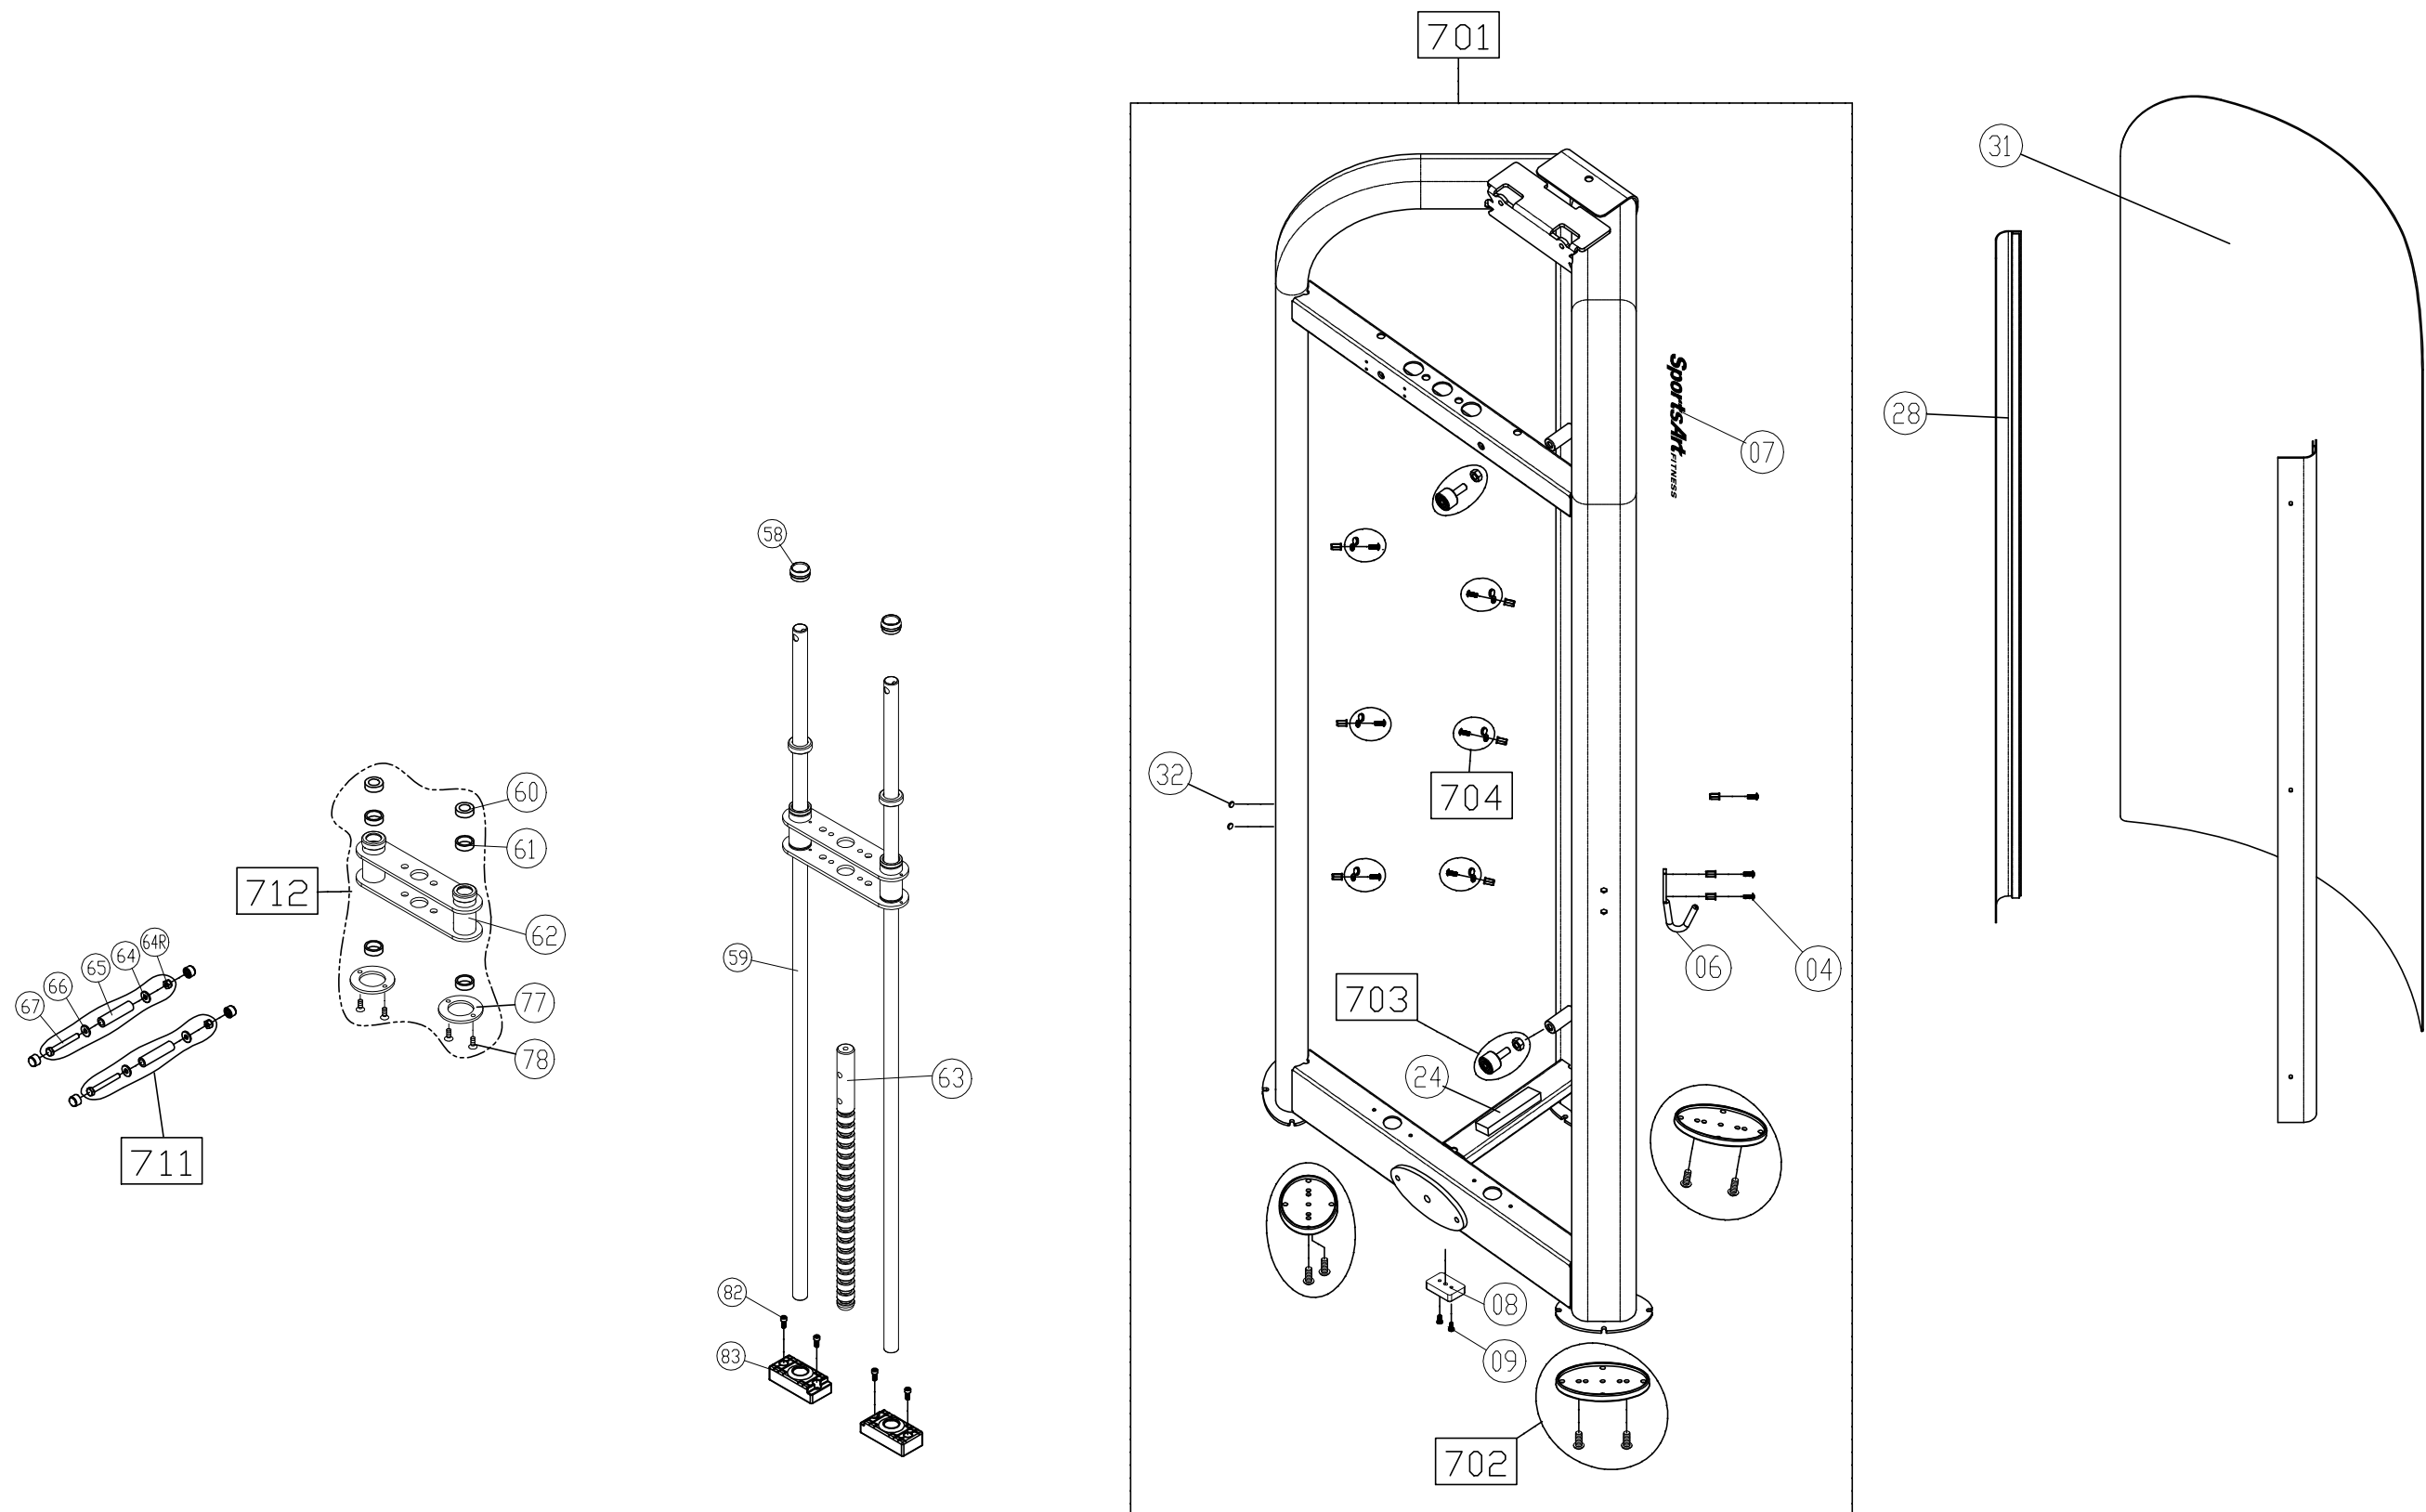

CHANGE DATE	CHANGE DESCRIPTION	CHANGE NO.	NAME	SportsArt FITNESS RESTRICTED USAGE , PLEASE DON'T FORWARD TO ANYONE WHO ISN'T AUTHORIZED	DRAWN BY	UNITS	MM	SALES BLOW UP DIAGRAM	DIAGRAM NO.	GEF-F101G-A
					VERIFIED BY	QTY	1	XX	MODEL	MS-101CT PLUS 第五站機
						VERSION	A0			
						RATIO	1:12