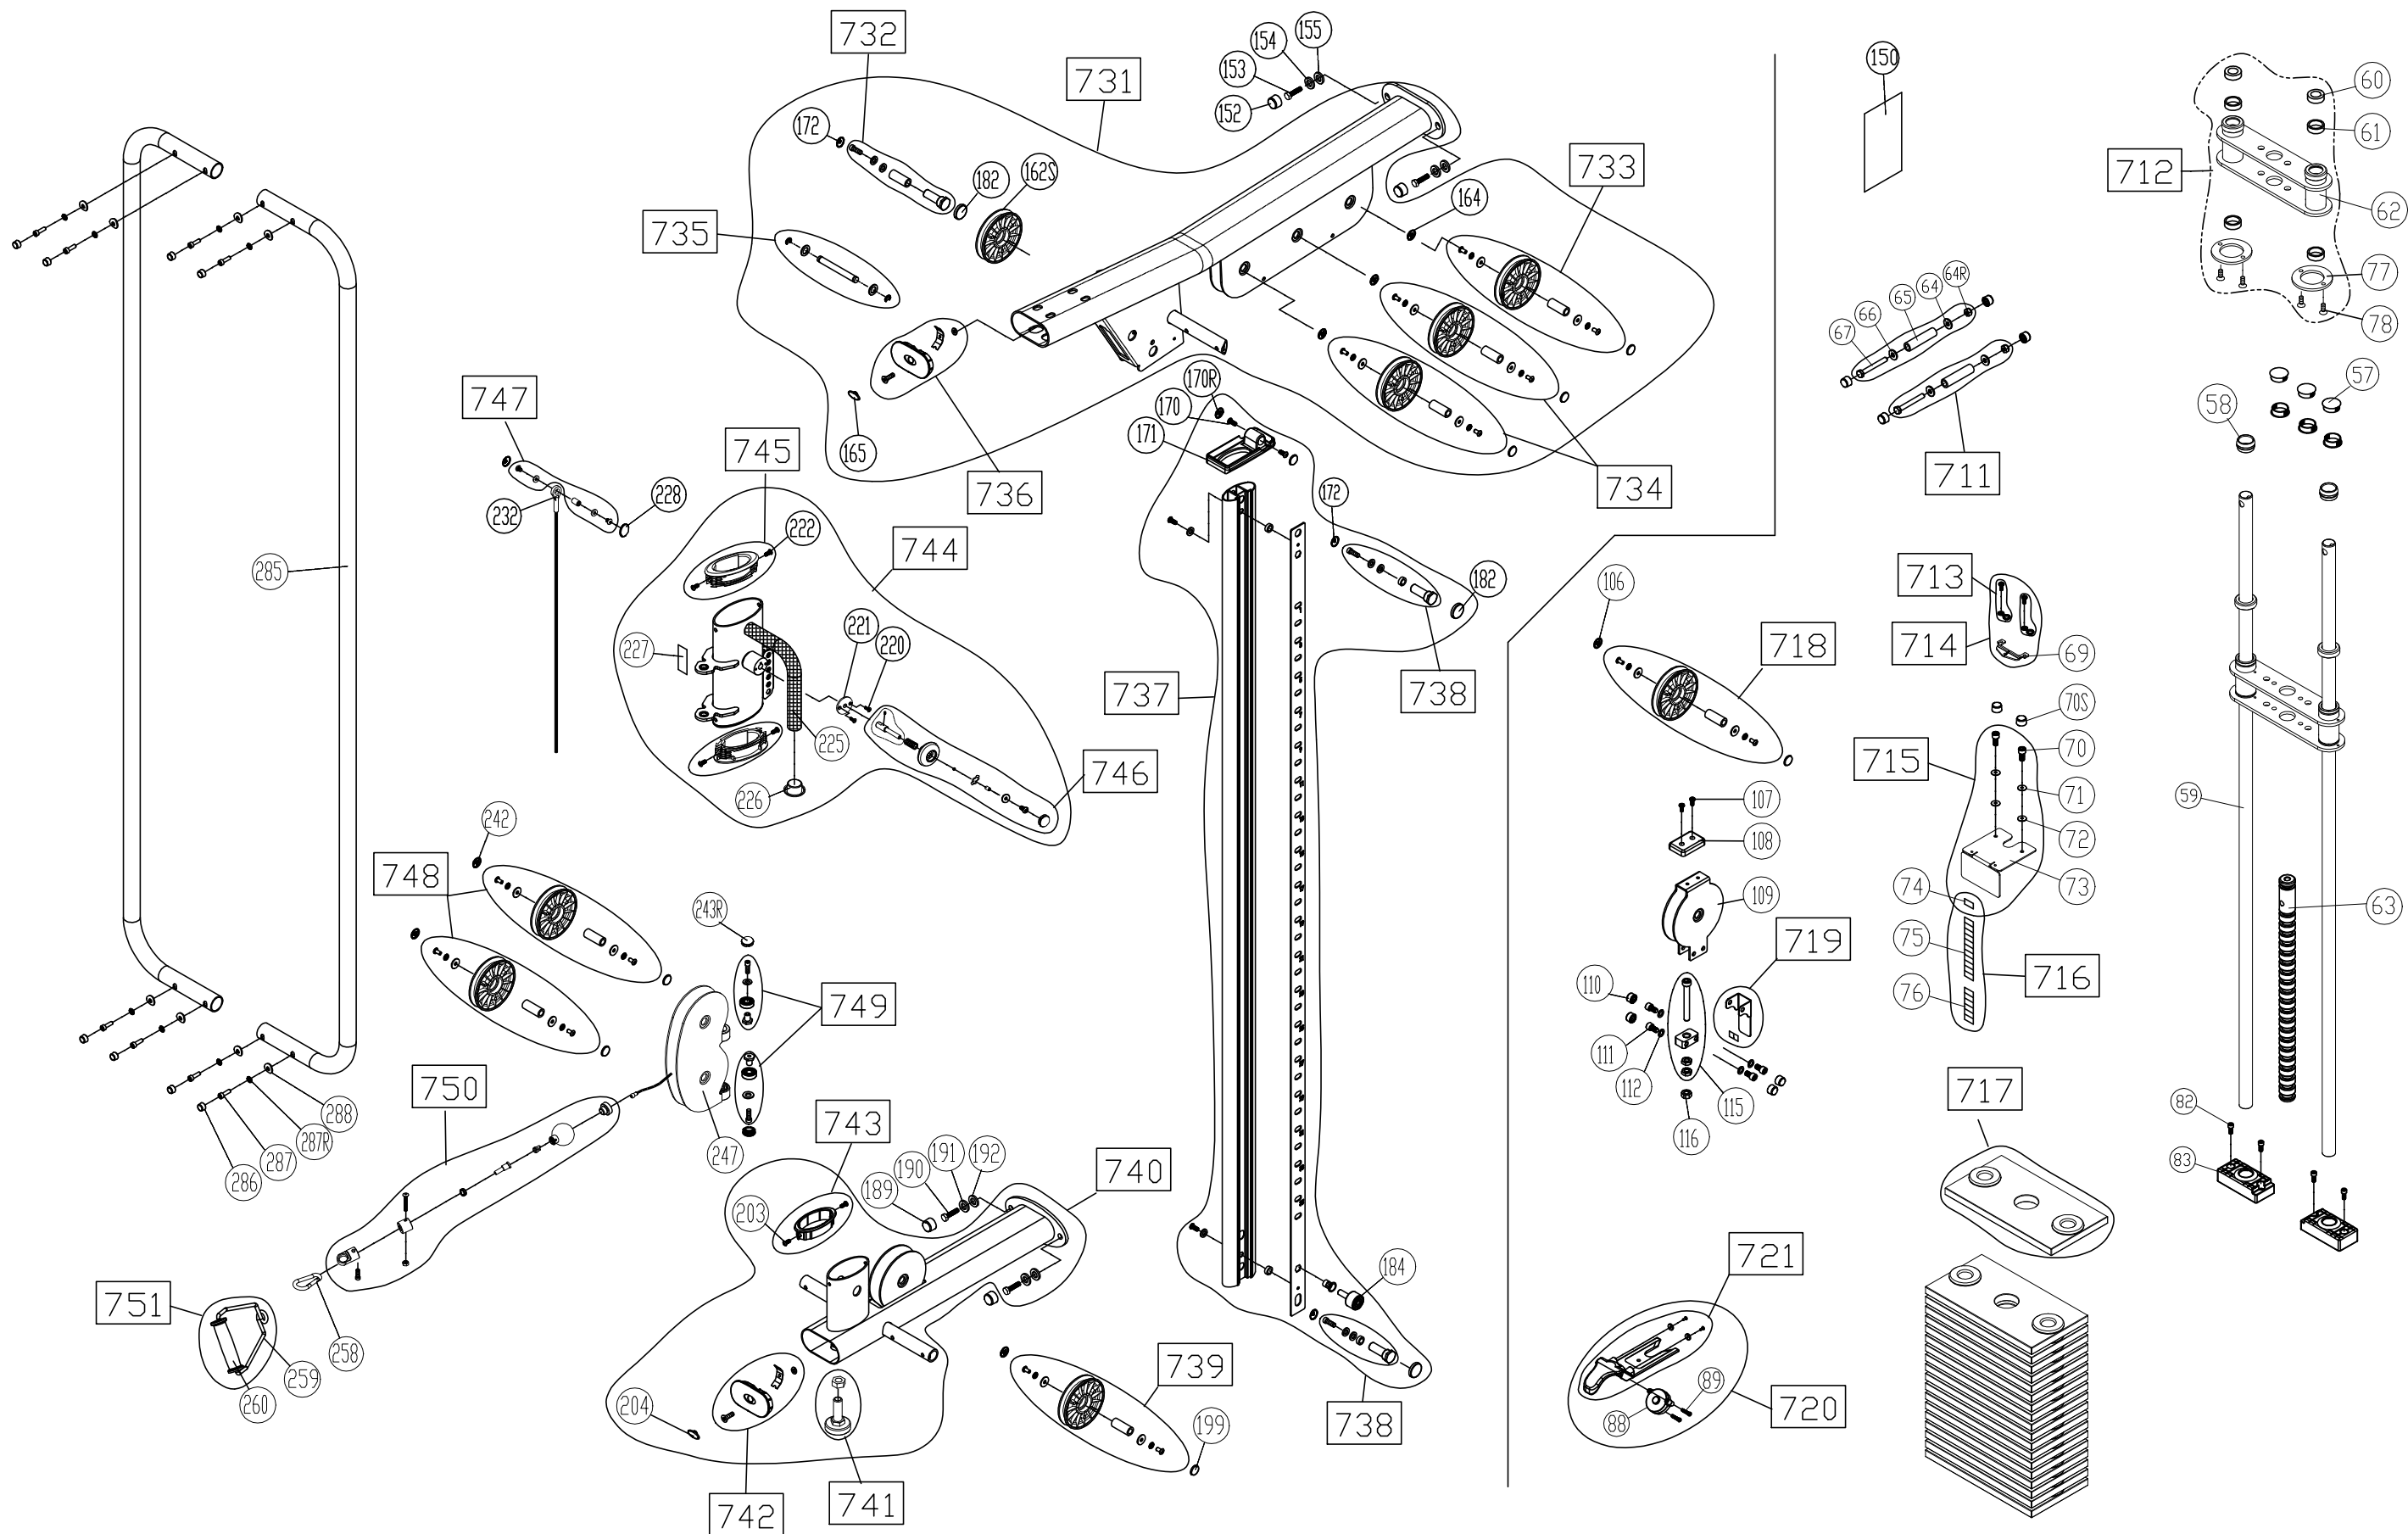

No.	Diagram	Tool Needed	Part Number	components Number
1	GEF-F101B	CORE	①③ ~ ⑧③	⑦①① ~ ⑦①①
2	GEF-F101C	CT	⑤⑦ ~ ②⑧⑨	⑦①① ~ ⑦⑤①
3	GEF-F101D	TP	⑤⑦ ~ ⑧⑨ ③⑧ ~ ④①	⑦①① ~ ⑦②① ⑦⑦① ~ ⑦⑦⑤
4	GEF-F101E	DLPD	⑤⑦ ~ ②④⑨	⑦①① ~ ⑦②① ⑦⑨① ~ ⑧①⑦
5	GEF-F101F	LR	⑥① ~ ②③④	⑦①① ~ ⑦②① ⑧②① ~ ⑧③③
6	GEF-F101G	CT PLUS	⑥① ~ ②③④	⑦①① ~ ⑦①②
7	GBG-F101D	P871/MS-101	②②③ ~ ②②④	①④①① ~ ①④①②
8	120051110	OPTIONS 40KG(5KG*8)		
9	1005351100	OPTIONS 15KG(5KG*3)		
10	1005351070	OPTIONS(CT)		
11	GEF-F101H	OPTIONS(CT)	③①① ~ ③③②	
12	GEF-F101I	OPTIONS(DLPD)		⑧②① ~ ⑧②③
13				
14				

CHANGE DATE	CHANGE DESCRIPTION	CHANGE NO.	NAME	 RESTRICTED USAGE , PLEASE DON'T FORWARD TO ANYONE WHO ISN'T AUTHORIZED	DRAWN BY	UNITS	MM	SALES BLOW UP DIAGRAM	DIAGRAM NO.	GEF-F101A-A	
2024.06.06	新增DLPD選配件		張又仁				QTY	1			MS-101
						VERIFIED BY	VERSION	A1	XX	MODEL	
							RATIO	1:22			

701

CHANGE DATE	CHANGE DESCRIPTION	CHANGE NO.	NAME	 RESTRICTED USAGE , PLEASE DON'T FORWARD TO ANYONE WHO ISN'T AUTHORIZED	DRAWN BY	UNITS	MM	SALES BLOW UP DIAGRAM	DIAGRAM NO.	GEF-F101B-A	
					VERIFIED BY	QTY	1				MS-101
						VERSION	A0		XX	MODEL	
						RATIO	1:12				