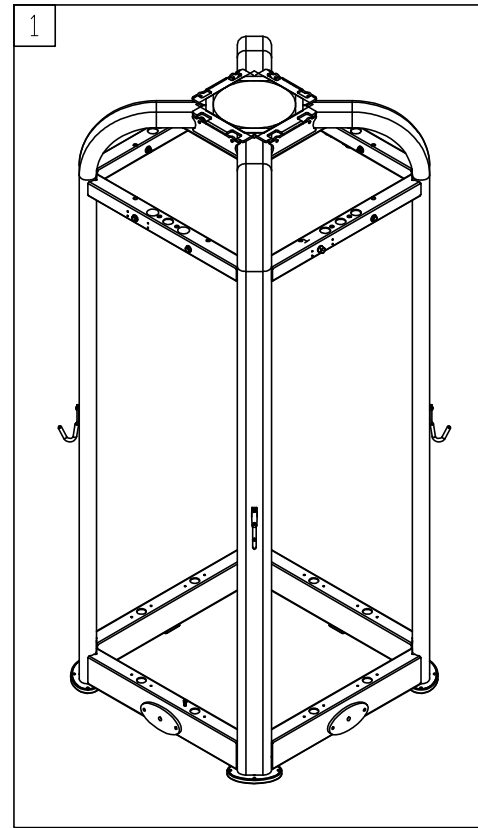

No.	Diagram	Tool Needed	Part Number	components Number
1	GEF-F101B	CORE	①③ ~ ⑧③	⑦①① ~ ⑦①①
2	GEF-F101C	CT	⑤⑦ ~ ②⑧⑨	⑦①① ~ ⑦⑤①
3	GEF-F101D	TP	⑤⑦ ~ ⑧⑨ ③⑧ ~ ④①	⑦①① ~ ⑦②① ⑦⑦① ~ ⑦⑦⑤
4	GEF-F101E	DLPD	⑤⑦ ~ ②④⑨	⑦①① ~ ⑦②① ⑦⑨① ~ ⑧①⑦
5	GEF-F101F	LR	⑥① ~ ②③④	⑦①① ~ ⑦②① ⑧②① ~ ⑧③③
6	GEF-F101G	CT PLUS	⑥① ~ ②③④	⑦①① ~ ⑦①②
7	GBG-F101D	P871/MS-101	②②③ ~ ②②④	①④①① ~ ①④①②
8	120051110	OPTIONS 40KG(5KG*8)		
9	1005351100	OPTIONS 15KG(5KG*3)		
10	1005351070	OPTIONS(CT)		
11	GEF-F101H	OPTIONS(CT)	③①① ~ ③③②	
12	GEF-F101I	OPTIONS(DLPD)		⑧②① ~ ⑧②③
13				
14				

CHANGE DATE	CHANGE DESCRIPTION	CHANGE NO.	NAME	 RESTRICTED USAGE , PLEASE DON'T FORWARD TO ANYONE WHO ISN'T AUTHORIZED	DRAWN BY	UNITS	MM	SALES BLOW UP DIAGRAM	DIAGRAM NO.	GEF-F101A-A	
2024.06.06	新增DLPD選配件		張又仁				QTY	1			MS-101
						VERIFIED BY	VERSION	A1	XX	MODEL	
							RATIO	1:22			