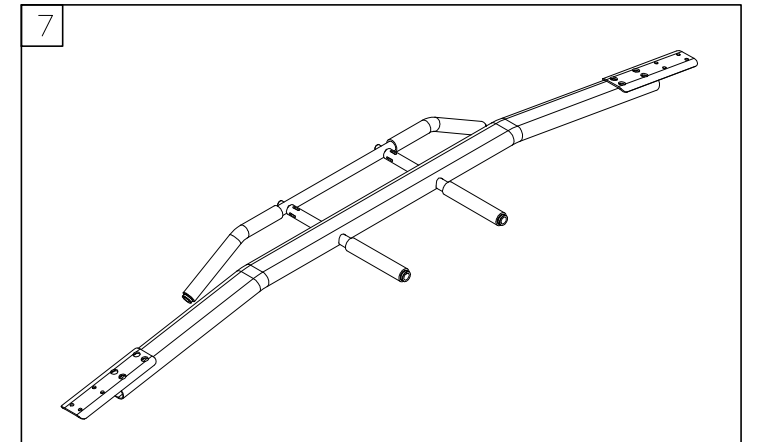

No.	Diagram	Tool Needed	Part Number	components Number
1	GEF-F101B	CORE	①③ ~ ⑧③	⑦①① ~ ⑦①①
2	GEF-F101C	CT	⑤⑦ ~ ②⑧⑨	⑦①① ~ ⑦⑤①
3	GEF-F101D	TP	⑤⑦ ~ ⑧⑨ ③⑧ ~ ④①	⑦①① ~ ⑦②① ⑦⑦① ~ ⑦⑦⑤
4	GEF-F101E	DLPD	⑤⑦ ~ ②④⑨	⑦①① ~ ⑦②① ⑦⑨① ~ ⑧①⑦
5	GEF-F101F	LR	⑥① ~ ②③④	⑦①① ~ ⑦②① ⑧②① ~ ⑧③③
6	GEF-F101G	CT PLUS	⑥① ~ ②③④	⑦①① ~ ⑦①②
7	GBG-F101D	P871/MS-101	②②③ ~ ②②④	①④①① ~ ①④①②
8	120051110	OPTIONS 40KG(5KG*8)		
9	1005351100	OPTIONS 15KG(5KG*3)		
10	1005351070	OPTIONS(CT)		
11	GEF-F101H	OPTIONS(CT)	③①① ~ ③③②	
12	GEF-F101I	OPTIONS(DLPD)		⑧②① ~ ⑧②③
13				
14				

CHANGE DATE	CHANGE DESCRIPTION	CHANGE NO.	NAME	 RESTRICTED USAGE , PLEASE DON'T FORWARD TO ANYONE WHO ISN'T AUTHORIZED	DRAWN BY	UNITS	MM	SALES BLOW UP DIAGRAM	DIAGRAM NO.	GEF-F101A-A	
2024.06.06	新增DLPD選配件		張又仁				QTY	1			MS-101
						VERIFIED BY	VERSION	A1	XX	MODEL	
							RATIO	1:22			