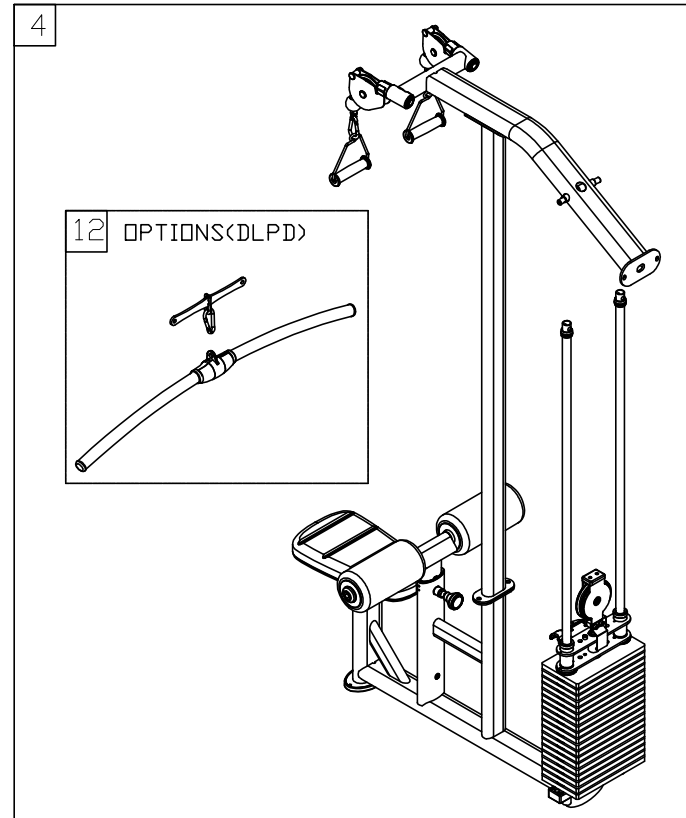

No.	Diagram	Tool Needed	Part Number	components Number
1	GEF-F101B	CORE	①③ ~ ⑧③	⑦①① ~ ⑦①①
2	GEF-F101C	CT	⑤⑦ ~ ②⑧⑨	⑦①① ~ ⑦⑤①
3	GEF-F101D	TP	⑤⑦ ~ ⑧⑨ ③⑧ ~ ④①	⑦①① ~ ⑦②① ⑦⑦① ~ ⑦⑦⑤
4	GEF-F101E	DLPD	⑤⑦ ~ ②④⑨	⑦①① ~ ⑦②① ⑦⑨① ~ ⑧①⑦
5	GEF-F101F	LR	⑥① ~ ②③④	⑦①① ~ ⑦②① ⑧②① ~ ⑧③③
6	GEF-F101G	CT PLUS	⑥① ~ ②③④	⑦①① ~ ⑦①②
7	GBG-F101D	P871/MS-101	②②③ ~ ②②④	①④①① ~ ①④①②
8	120051110	OPTIONS 40KG(5KG*8)		
9	1005351100	OPTIONS 15KG(5KG*3)		
10	1005351070	OPTIONS(CT)		
11	GEF-F101H	OPTIONS(CT)	③①① ~ ③③②	
12	GEF-F101I	OPTIONS(DLPD)		⑧②① ~ ⑧②③
13				
14				

CHANGE DATE	CHANGE DESCRIPTION	CHANGE NO.	NAME	 RESTRICTED USAGE , PLEASE DON'T FORWARD TO ANYONE WHO ISN'T AUTHORIZED	DRAWN BY	UNITS	MM	SALES BLOW UP DIAGRAM	DIAGRAM NO.	GEF-F101A-A	
2024.06.06	新增DLPD選配件		張又仁				QTY	1			MS-101
						VERIFIED BY	VERSION	A1	XX	MODEL	
							RATIO	1:22			