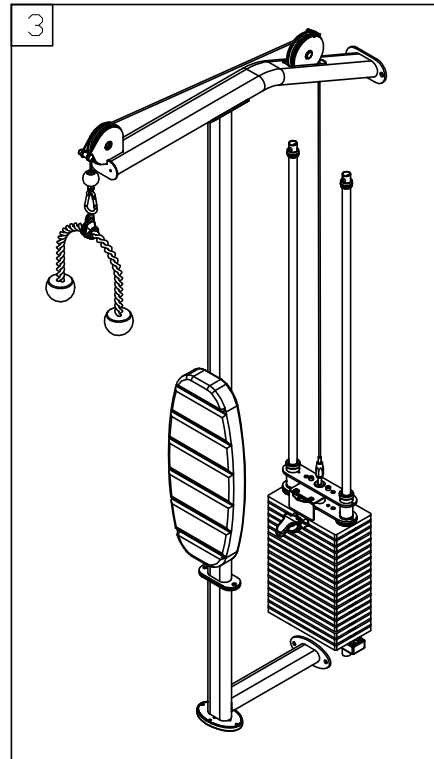

No.	Diagram	Tool Needed	Part Number	components Number
1	GEF-F101B	CORE	①③ ~ ⑧③	⑦①① ~ ⑦①①
2	GEF-F101C	CT	⑤⑦ ~ ②⑧⑨	⑦①① ~ ⑦⑤①
3	GEF-F101D	TP	⑤⑦ ~ ⑧⑨ ③⑧ ~ ④①	⑦①① ~ ⑦②① ⑦⑦① ~ ⑦⑦⑤
4	GEF-F101E	DLPD	⑤⑦ ~ ②④⑨	⑦①① ~ ⑦②① ⑦⑨① ~ ⑧①⑦
5	GEF-F101F	LR	⑥① ~ ②③④	⑦①① ~ ⑦②① ⑧②① ~ ⑧③③
6	GEF-F101G	CT PLUS	⑥① ~ ②③④	⑦①① ~ ⑦①②
7	GBG-F101D	P871/MS-101	②②③ ~ ②②④	①④①① ~ ①④①②
8	120051110	OPTIONS 40KG(5KG*8)		
9	1005351100	OPTIONS 15KG(5KG*3)		
10	1005351070	OPTIONS(CT)		
11	GEF-F101H	OPTIONS(CT)	③①① ~ ③③②	
12	GEF-F101I	OPTIONS(DLPD)		⑧②① ~ ⑧②③
13				
14				

CHANGE DATE	CHANGE DESCRIPTION	CHANGE NO.	NAME	 RESTRICTED USAGE , PLEASE DON'T FORWARD TO ANYONE WHO ISN'T AUTHORIZED	DRAWN BY	UNITS	MM	SALES BLOW UP DIAGRAM	DIAGRAM NO.	GEF-F101A-A	
2024.06.06	新增DLPD選配件		張又仁				QTY	1			MS-101
						VERIFIED BY	VERSION	A1	XX	MODEL	
							RATIO	1:22			