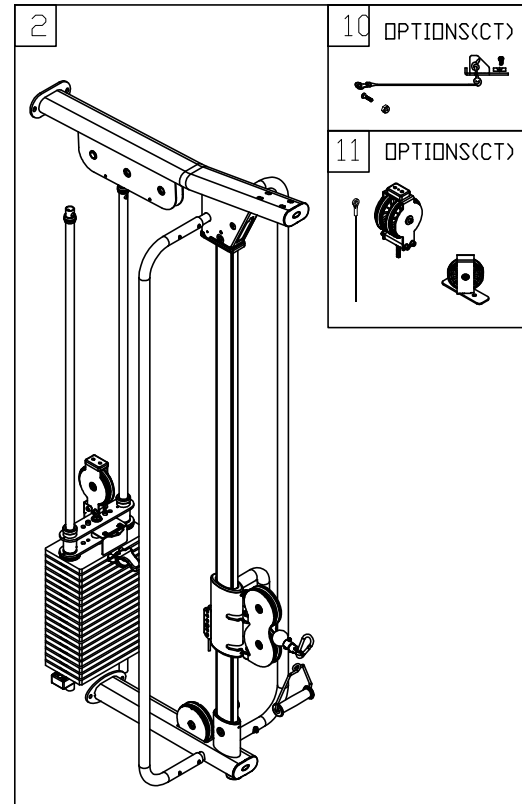

No.	Diagram	Tool Needed	Part Number	components Number
1	GEF-F101B	CORE	①③ ~ ⑧③	⑦①① ~ ⑦①①
2	GEF-F101C	CT	⑤⑦ ~ ②⑧⑨	⑦①① ~ ⑦⑤①
3	GEF-F101D	TP	⑤⑦ ~ ⑧⑨ ③⑧ ~ ④①	⑦①① ~ ⑦②① ⑦⑦① ~ ⑦⑦⑤
4	GEF-F101E	DLPD	⑤⑦ ~ ②④⑨	⑦①① ~ ⑦②① ⑦⑨① ~ ⑧①⑦
5	GEF-F101F	LR	⑥① ~ ②③④	⑦①① ~ ⑦②① ⑧②① ~ ⑧③③
6	GEF-F101G	CT PLUS	⑥① ~ ②③④	⑦①① ~ ⑦①②
7	GBG-F101D	P871/MS-101	②②③ ~ ②②④	①④①① ~ ①④①②
8	120051110	OPTIONS 40KG(5KG*8)		
9	1005351100	OPTIONS 15KG(5KG*3)		
10	1005351070	OPTIONS(CT)		
11	GEF-F101H	OPTIONS(CT)	③①① ~ ③③②	
12	GEF-F101I	OPTIONS(DLPD)		⑧②① ~ ⑧②③
13				
14				

CHANGE DATE	CHANGE DESCRIPTION	CHANGE NO.	NAME	 RESTRICTED USAGE , PLEASE DON'T FORWARD TO ANYONE WHO ISN'T AUTHORIZED	DRAWN BY	UNITS	MM	SALES BLOW UP DIAGRAM	DIAGRAM NO.	GEF-F101A-A	
2024.06.06	新增DLPD選配件		張又仁				QTY	1			MS-101
						VERIFIED BY	VERSION	A1	XX	MODEL	
							RATIO	1:22			