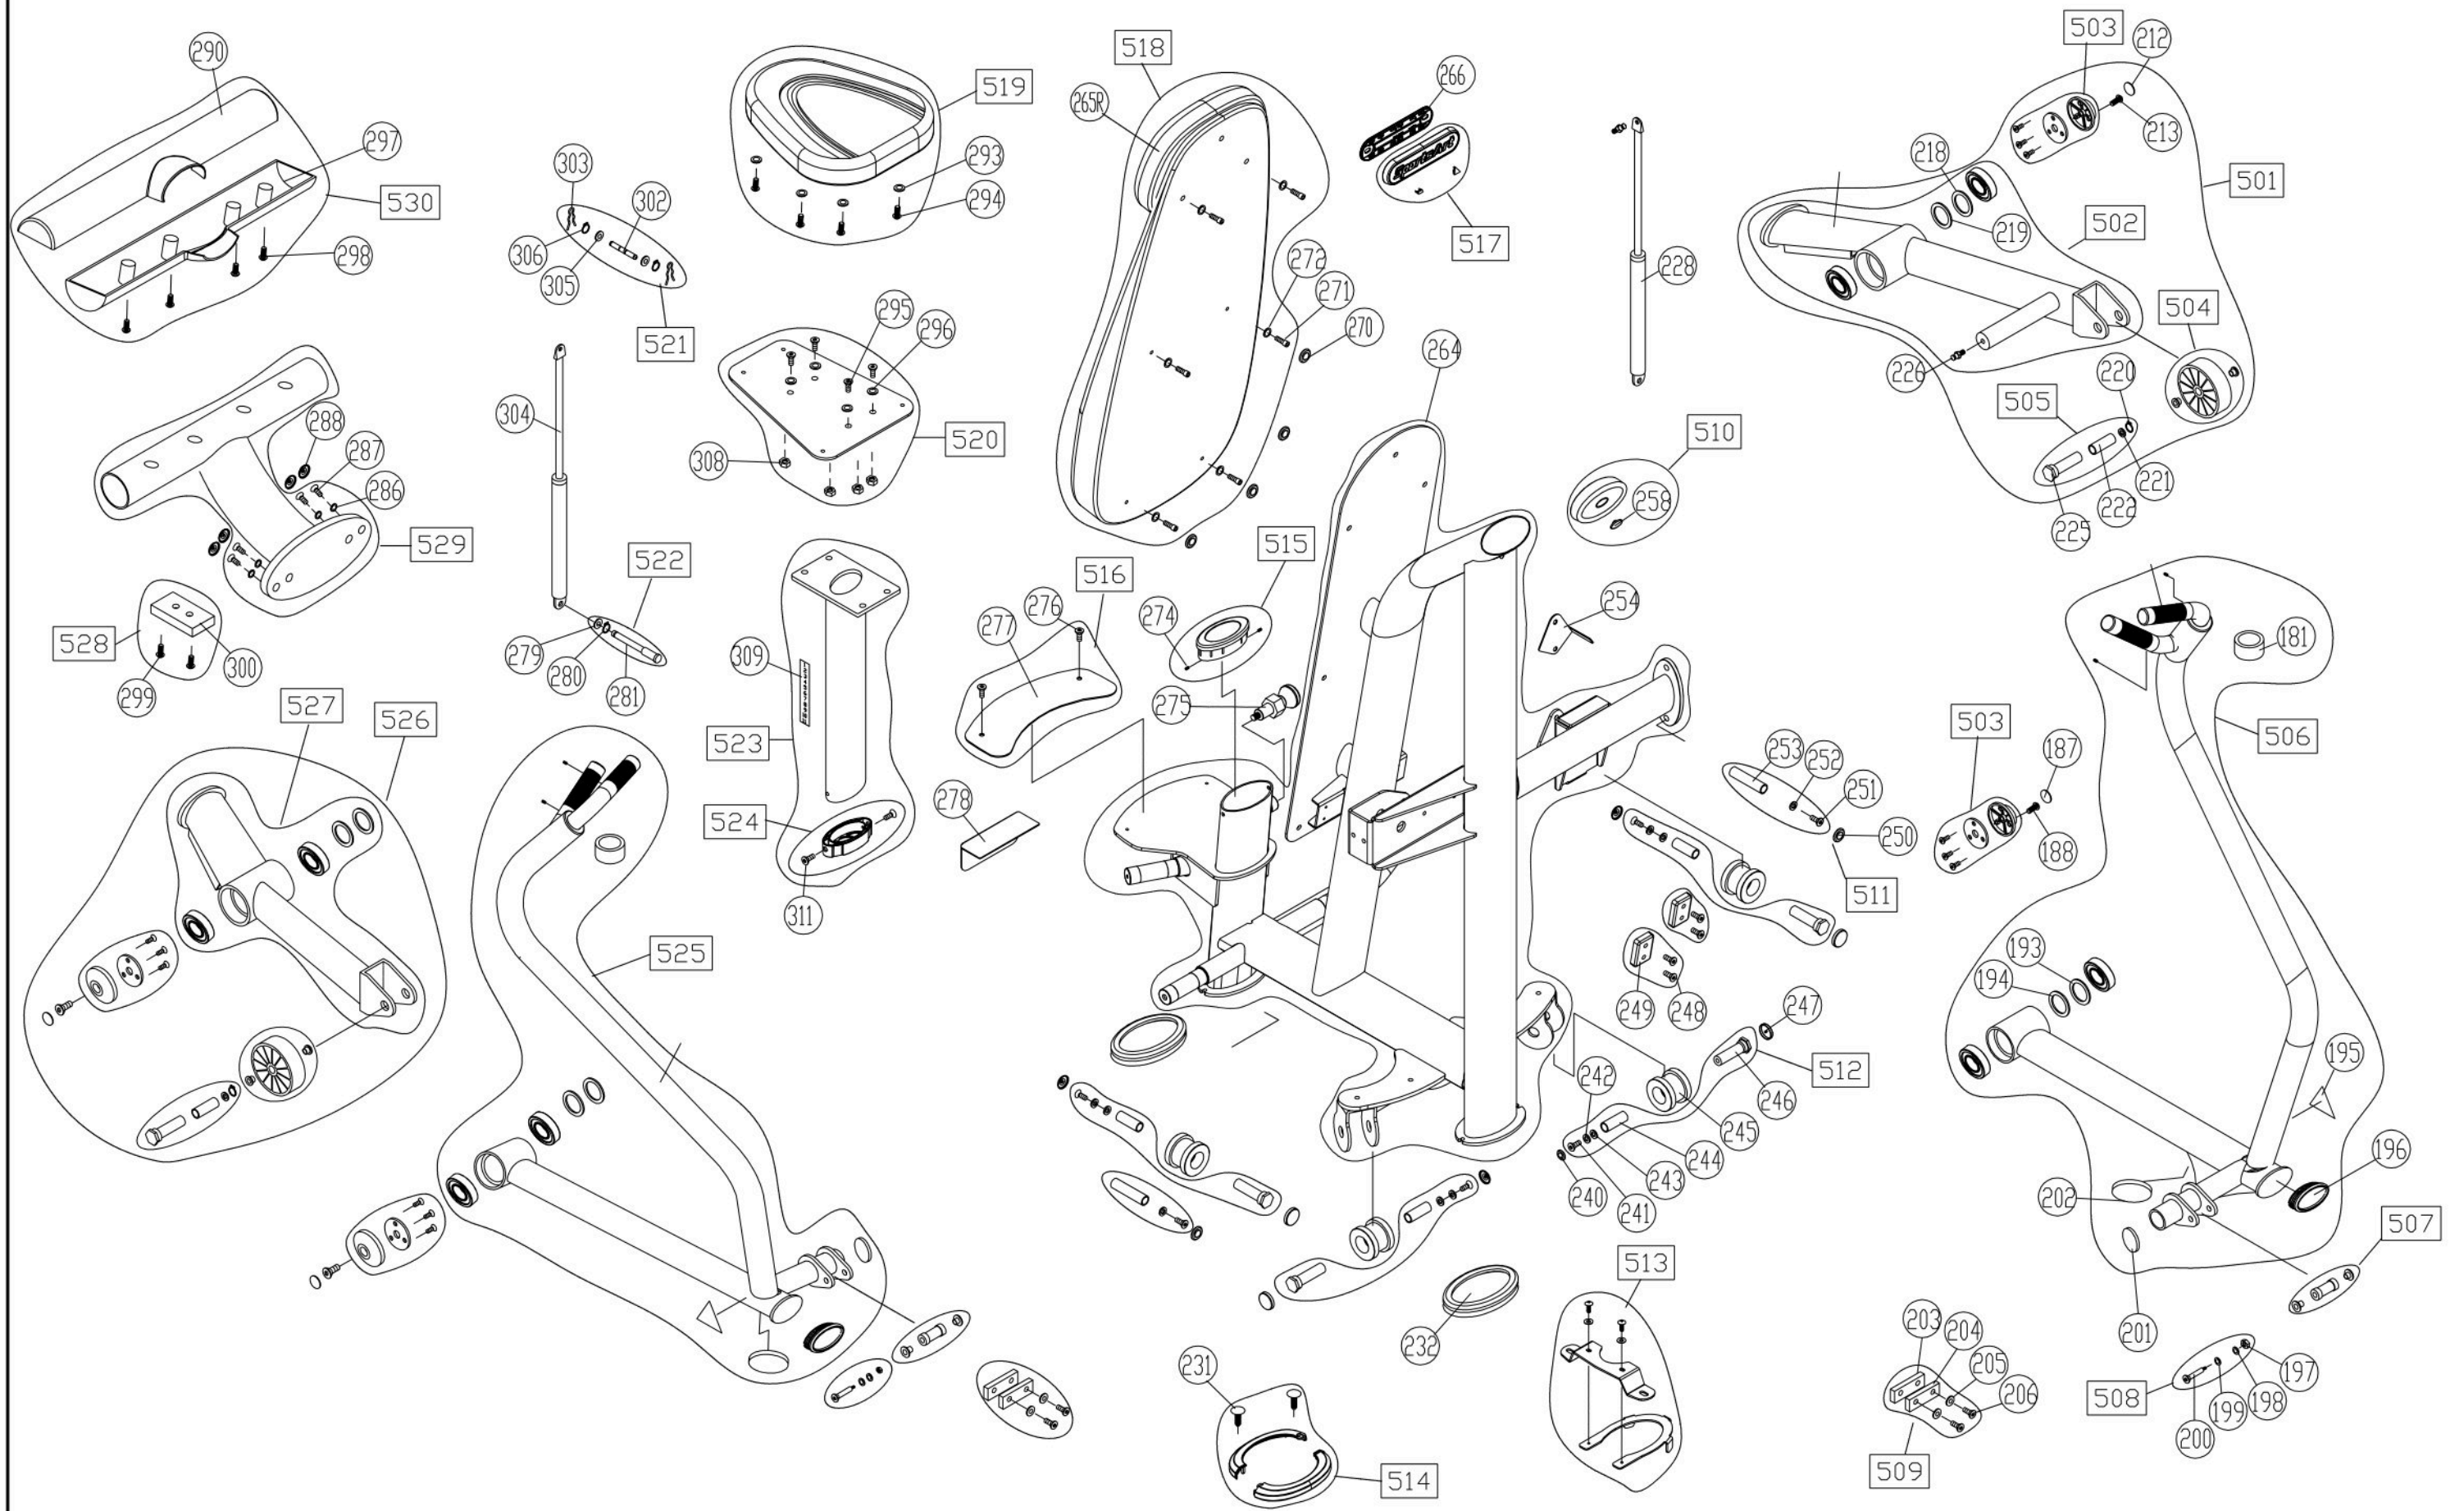

CHANGE DATE	CHANGE DESCRIPTION	CHANGE NO.	NAME	SportsArt FITNESS RESTRICTED USAGE , PLEASE DON'T FORWARD TO ANYONE WHO ISNT AUTHORIZED	DRAWN BY	UNITS	MM	SALES BLOW UP DIAGRAM	DIAGRAM NO.	GLL-F101B-A	
							QTY	1			N915
						VERIFIED BY	VERSION	A0	XX	MODEL	
							RATIO	1:16			

CHANGE DATE	CHANGE DESCRIPTION	CHANGE NO.	NAME	SportsArt FITNESS RESTRICTED USAGE , PLEASE DON'T FORWARD TO ANYONE WHO ISNT AUTHORIZED	DRAWN BY	UNITS	MM	SALES BLOW UP DIAGRAM	DIAGRAM NO.	GLL-F101C-A	
					VERIFIED BY	QTY	1				N915
						VERSION	A0		XX	MODEL	
						RATIO	1:11				