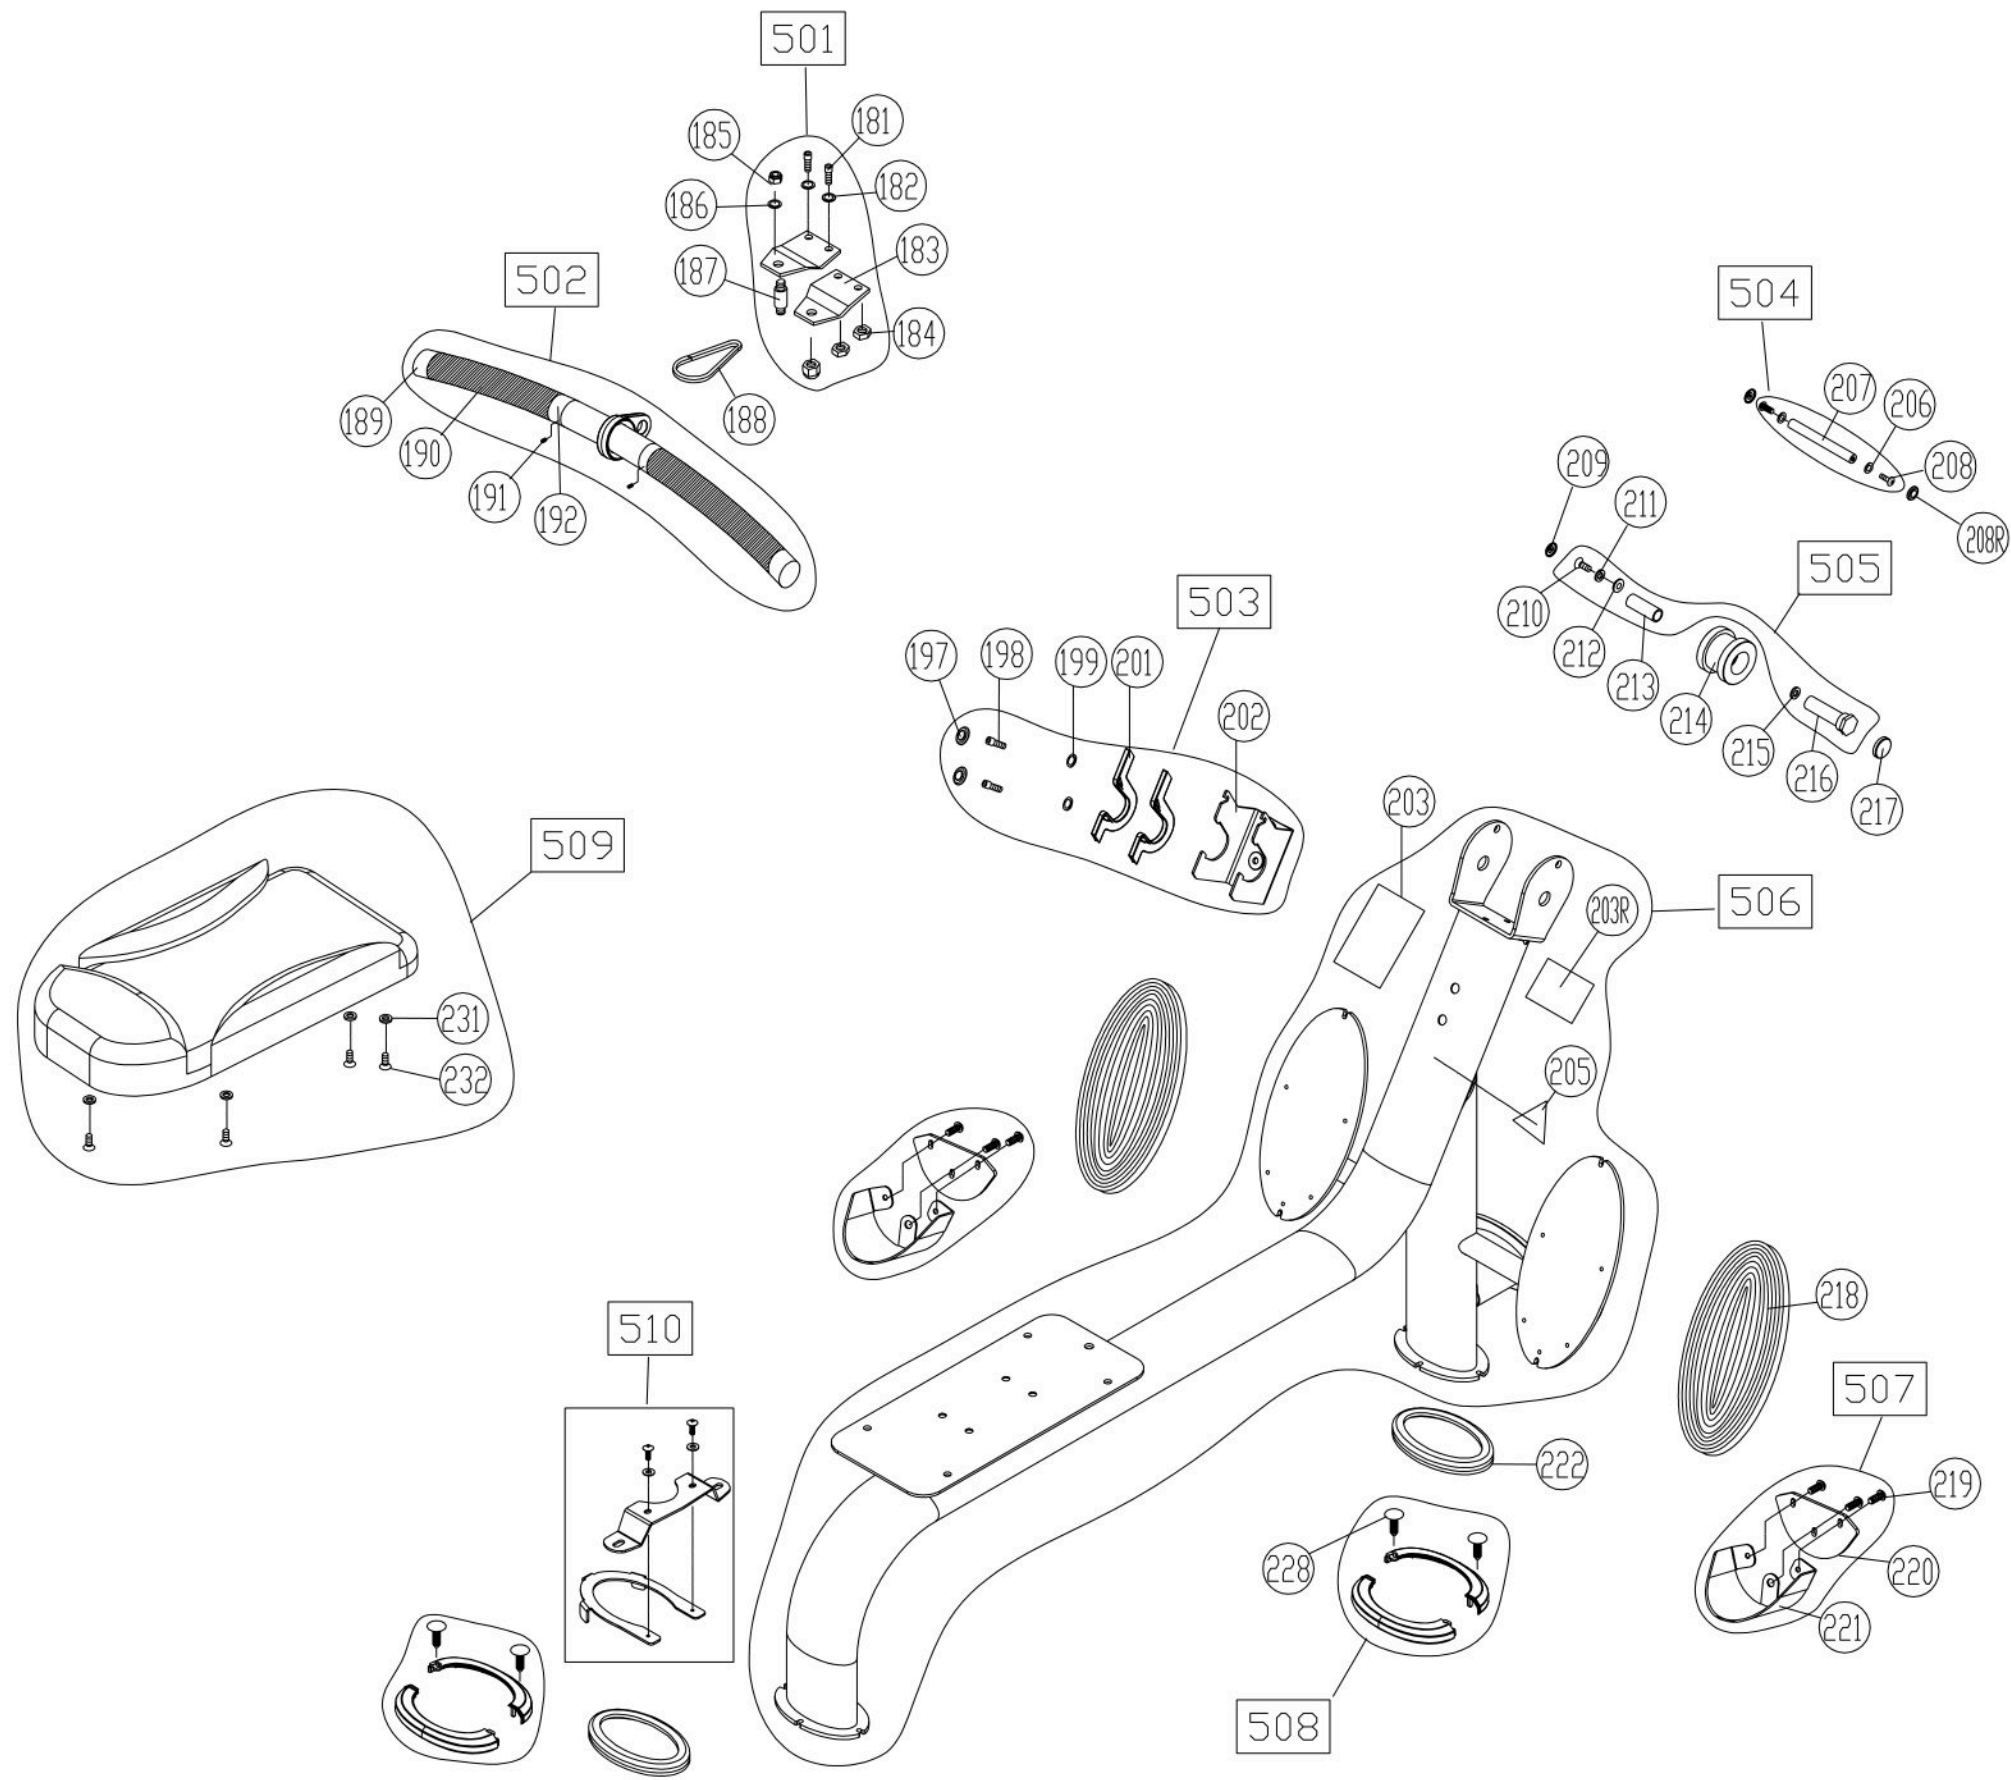

CHANGE DATE	CHANGE DESCRIPTION	CHANGE NO.	NAME	 RESTRICTED USAGE , PLEASE DON'T FORWARD TO ANYONE WHO ISN'T AUTHORIZED	DRAWN BY	UNITS	MM	SALES BLOW UP DIAGRAM	DIAGRAM NO.	GLO-F101B-A	
					VERIFIED BY	QTY	1				N918
						VERSION	A0	XX		MODEL	
						RATIO	1:16				

CHANGE DATE	CHANGE DESCRIPTION	CHANGE NO.	NAME	SportsArt FITNESS RESTRICTED USAGE , PLEASE DON'T FORWARD TO ANYONE WHO ISN'T AUTHORIZED	DRAWN BY	UNITS	MM	SALES BLOW UP DIAGRAM	DIAGRAM NO.	GLD-F101C-A	
					VERIFIED BY	QTY	1				N918
						VERSION	A0	XX		MODEL	
						RATIO	1:10				