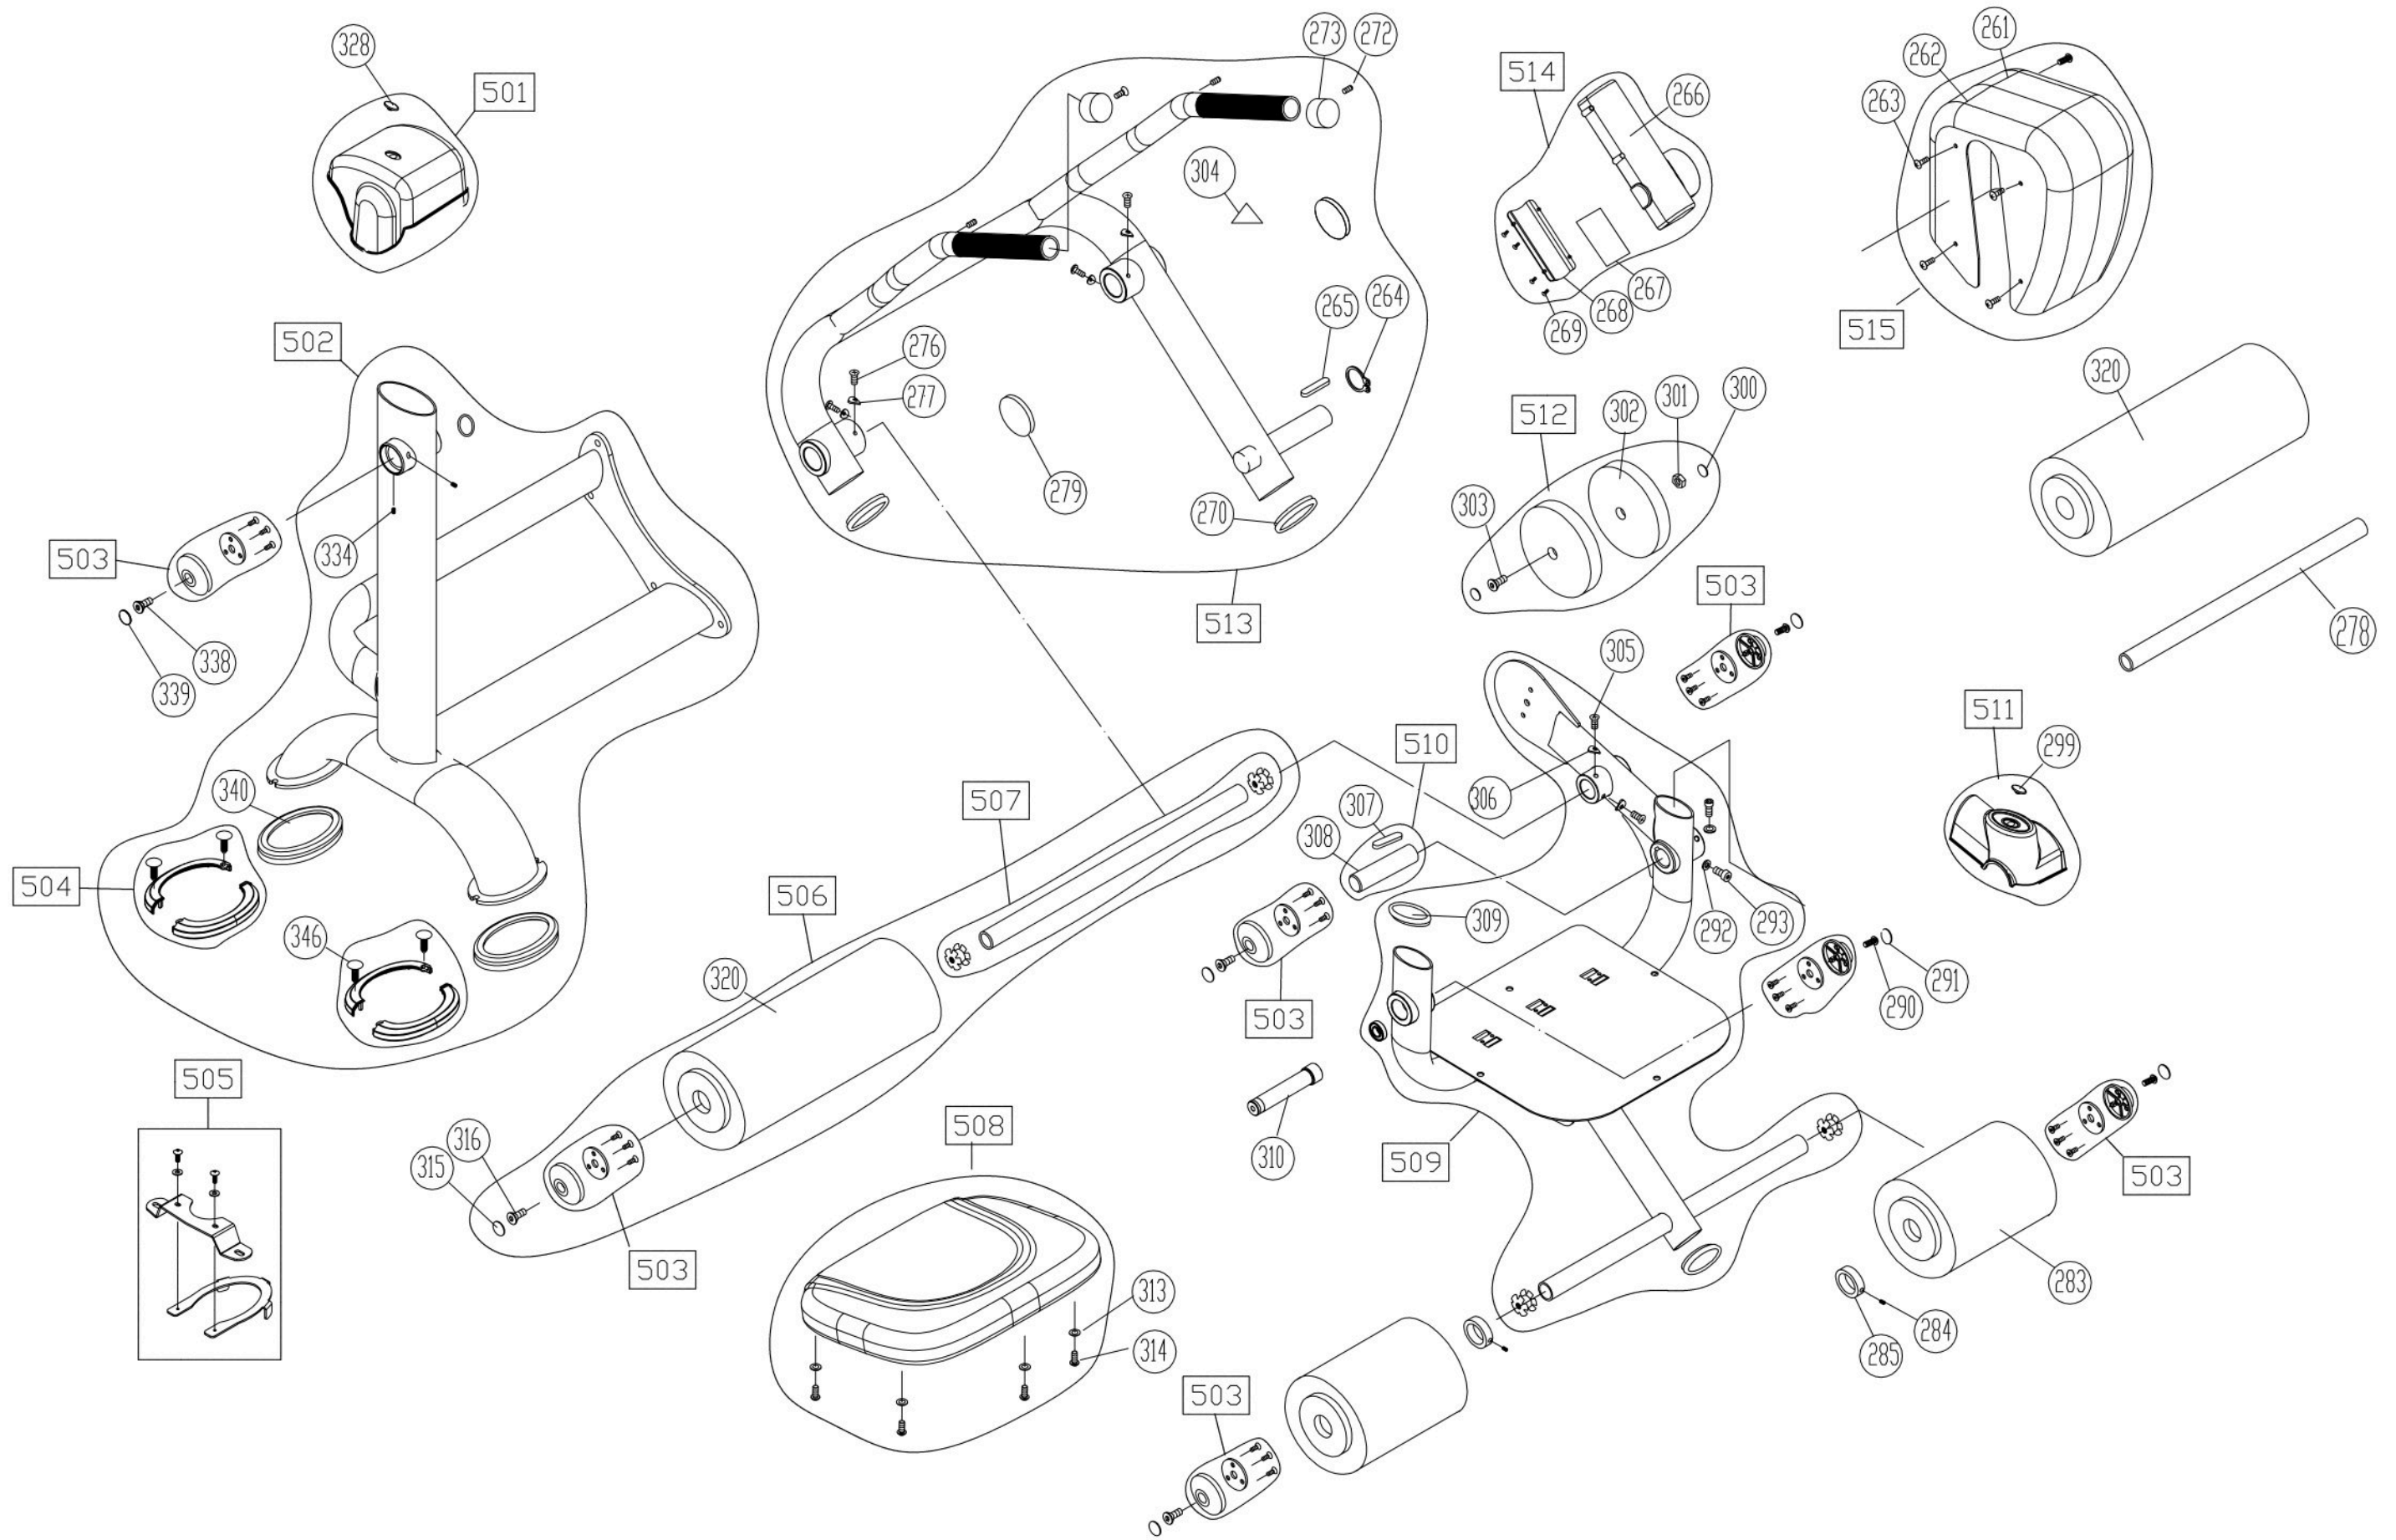

CHANGE DATE	CHANGE DESCRIPTION	CHANGE NO.	NAME	 RESTRICTED USAGE , PLEASE DON'T FORWARD TO ANYONE WHO ISNT AUTHORIZED	DRAWN BY	UNITS	MM	SALES BLOW UP DIAGRAM	DIAGRAM NO.	GLU-F101B-A	
					VERIFIED BY	QTY	1				N931
						VERSION	A0		XX	MODEL	
						RATIO	1:16				

CHANGE DATE	CHANGE DESCRIPTION	CHANGE NO.	NAME	<b>SportsArt</b> FITNESS RESTRICTED USAGE , PLEASE DON'T FORWARD TO ANYONE WHO ISN'T AUTHORIZED	DRAWN BY	UNITS	MM	SALES BLOW UP DIAGRAM	DIAGRAM NO.	GLU-F101C-A	
					VERIFIED BY	QTY	1				N931
						VERSION	A0		XX	MODEL	
						RATIO	1:10				