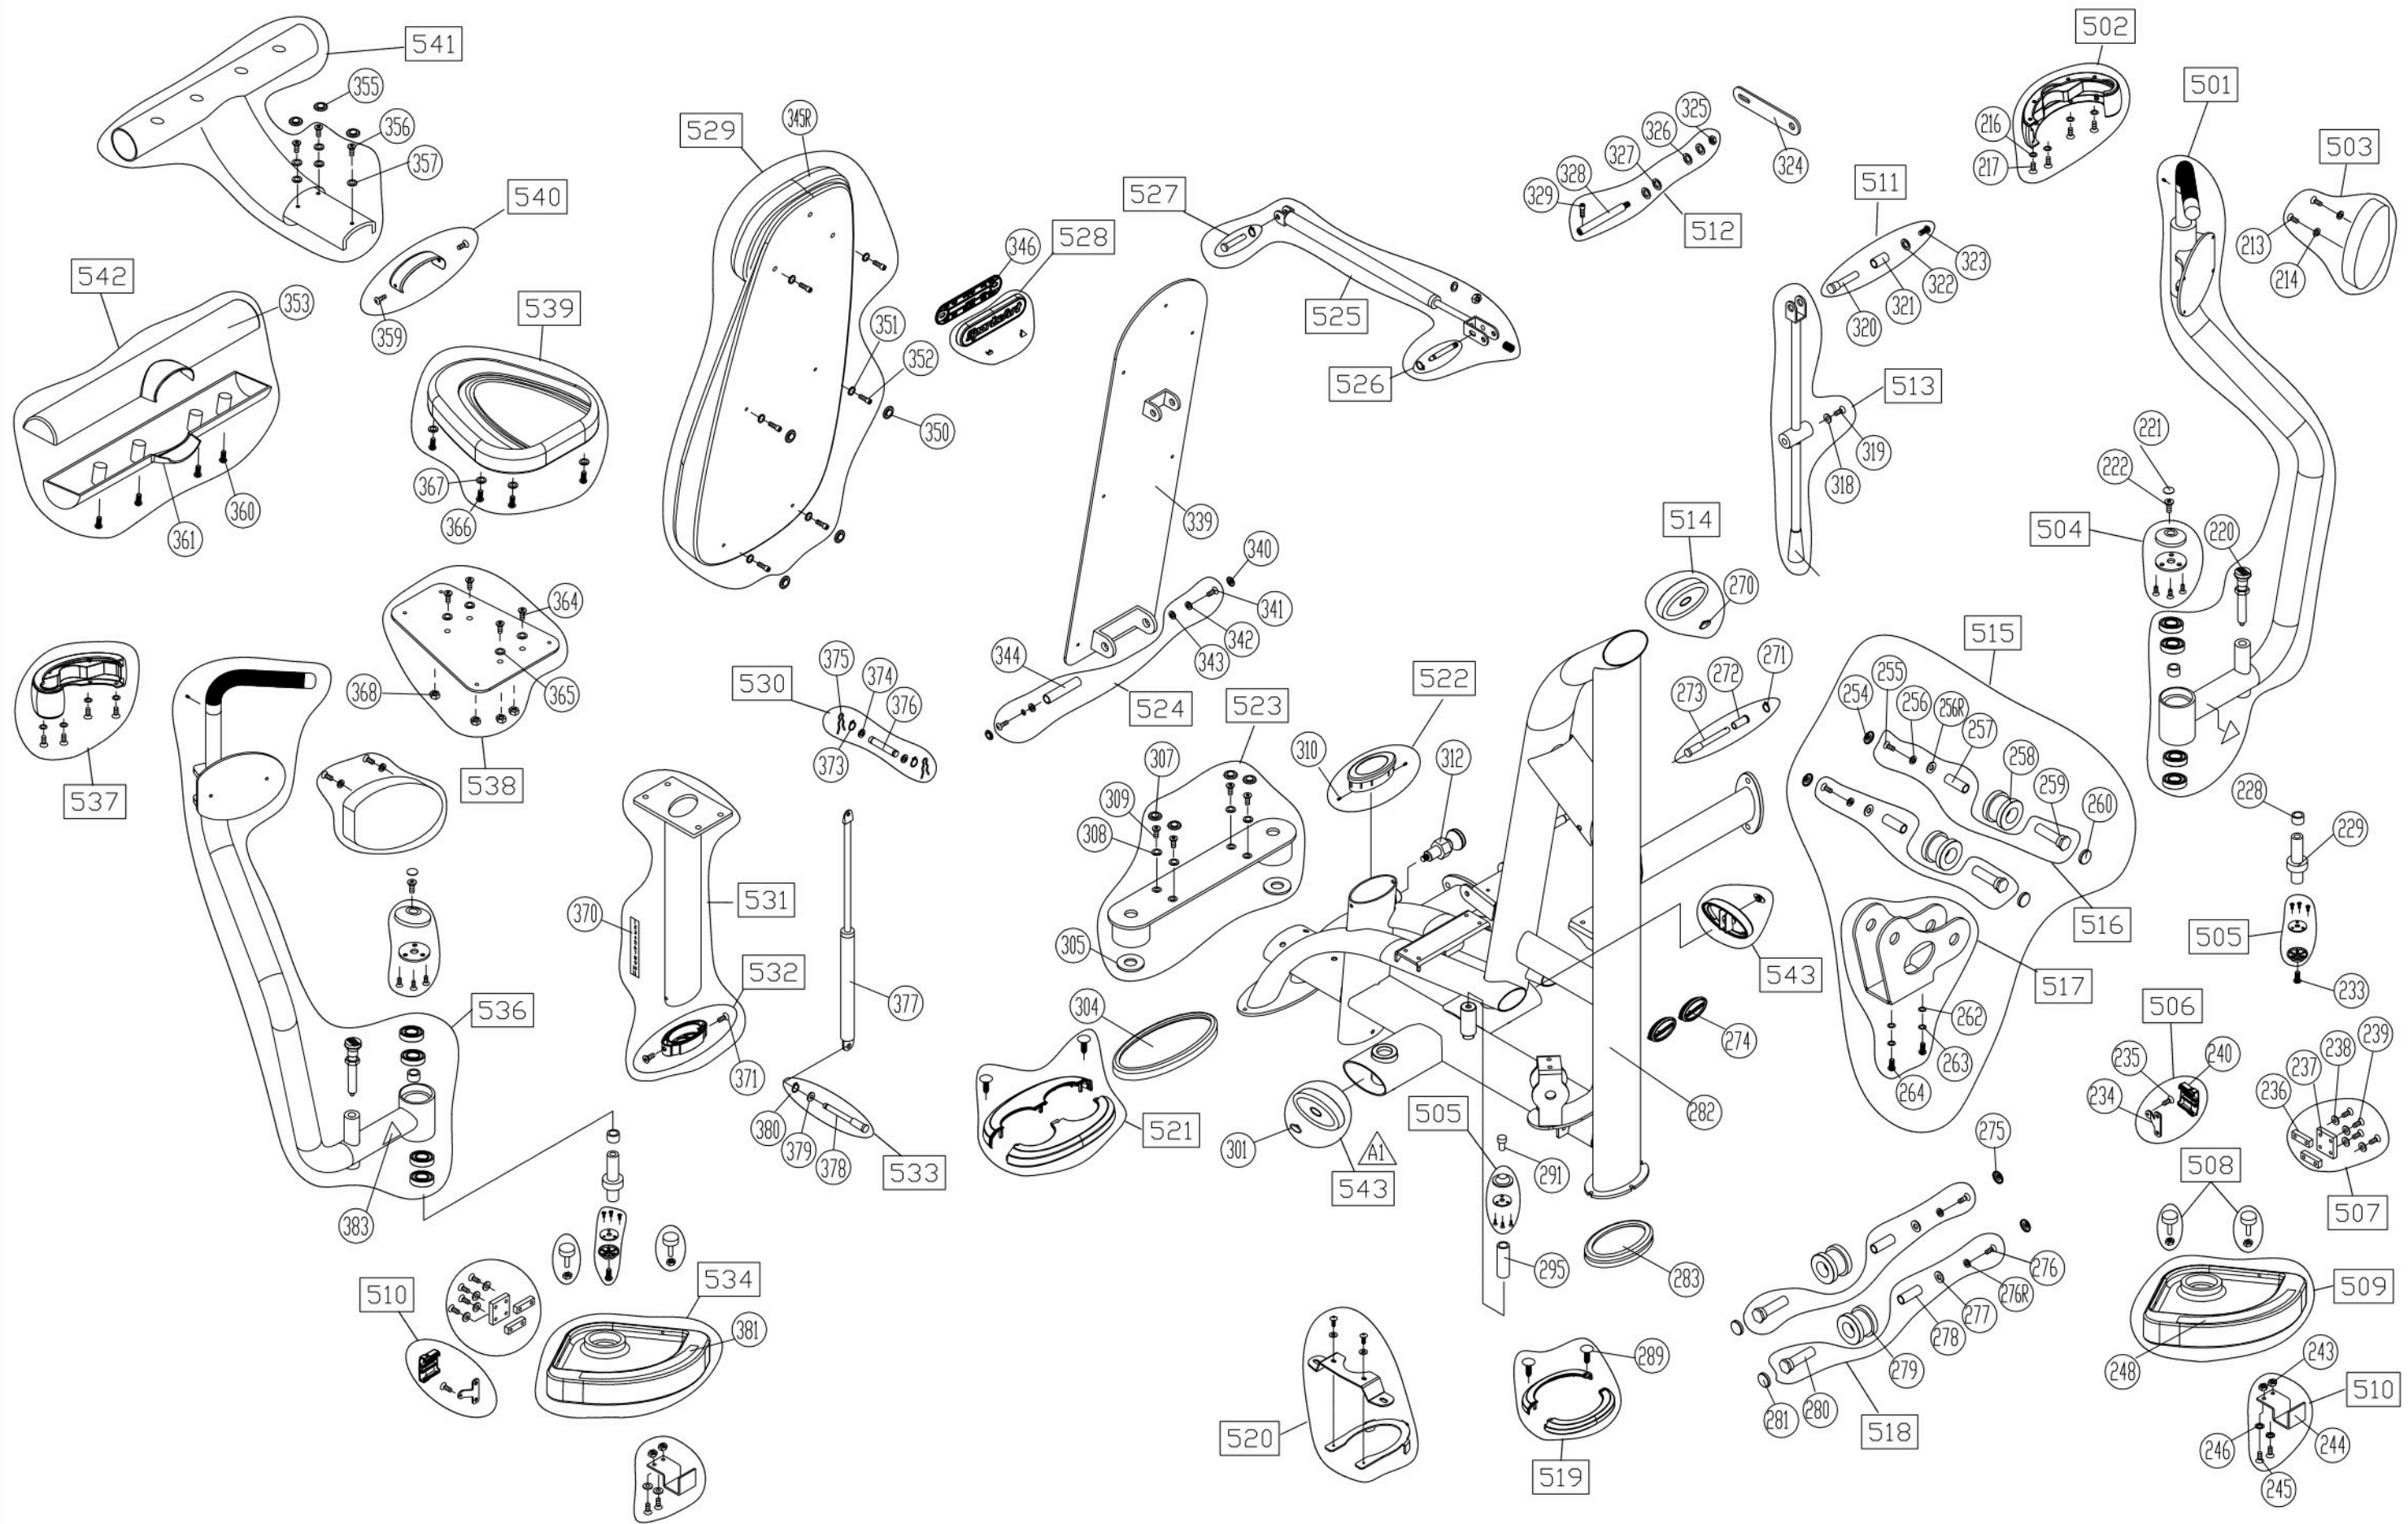

CHANGE DATE	CHANGE DESCRIPTION	CHANGE NO.	NAME	 RESTRICTED USAGE , PLEASE DON'T FORWARD TO ANYONE WHO ISNT AUTHORIZED	DRAWN BY	UNITS	MM	SALES BLOW UP DIAGRAM	DIAGRAM NO.	GLJ-F101B-A	
					VERIFIED BY	QTY	1				N933
						VERSION	A0		XX	MODEL	
						RATIO	1:16				

CHANGE DATE	CHANGE DESCRIPTION	CHANGE NO.	NAME	<b>SportsArt</b> <b>FITNESS</b> RESTRICTED USAGE , PLEASE DON'T FORWARD TO ANYONE WHO ISNT AUTHORIZED	DRAWN BY	UNITS	MM	SALES BLOW UP DIAGRAM	DIAGRAM NO.	GLJ-F101C-A
20210204	▲ 新增 543		張又仁		VERIFIED BY	QTY	1			N933
						VERSION	A1	XX	MODEL	
						RATIO	1:12			