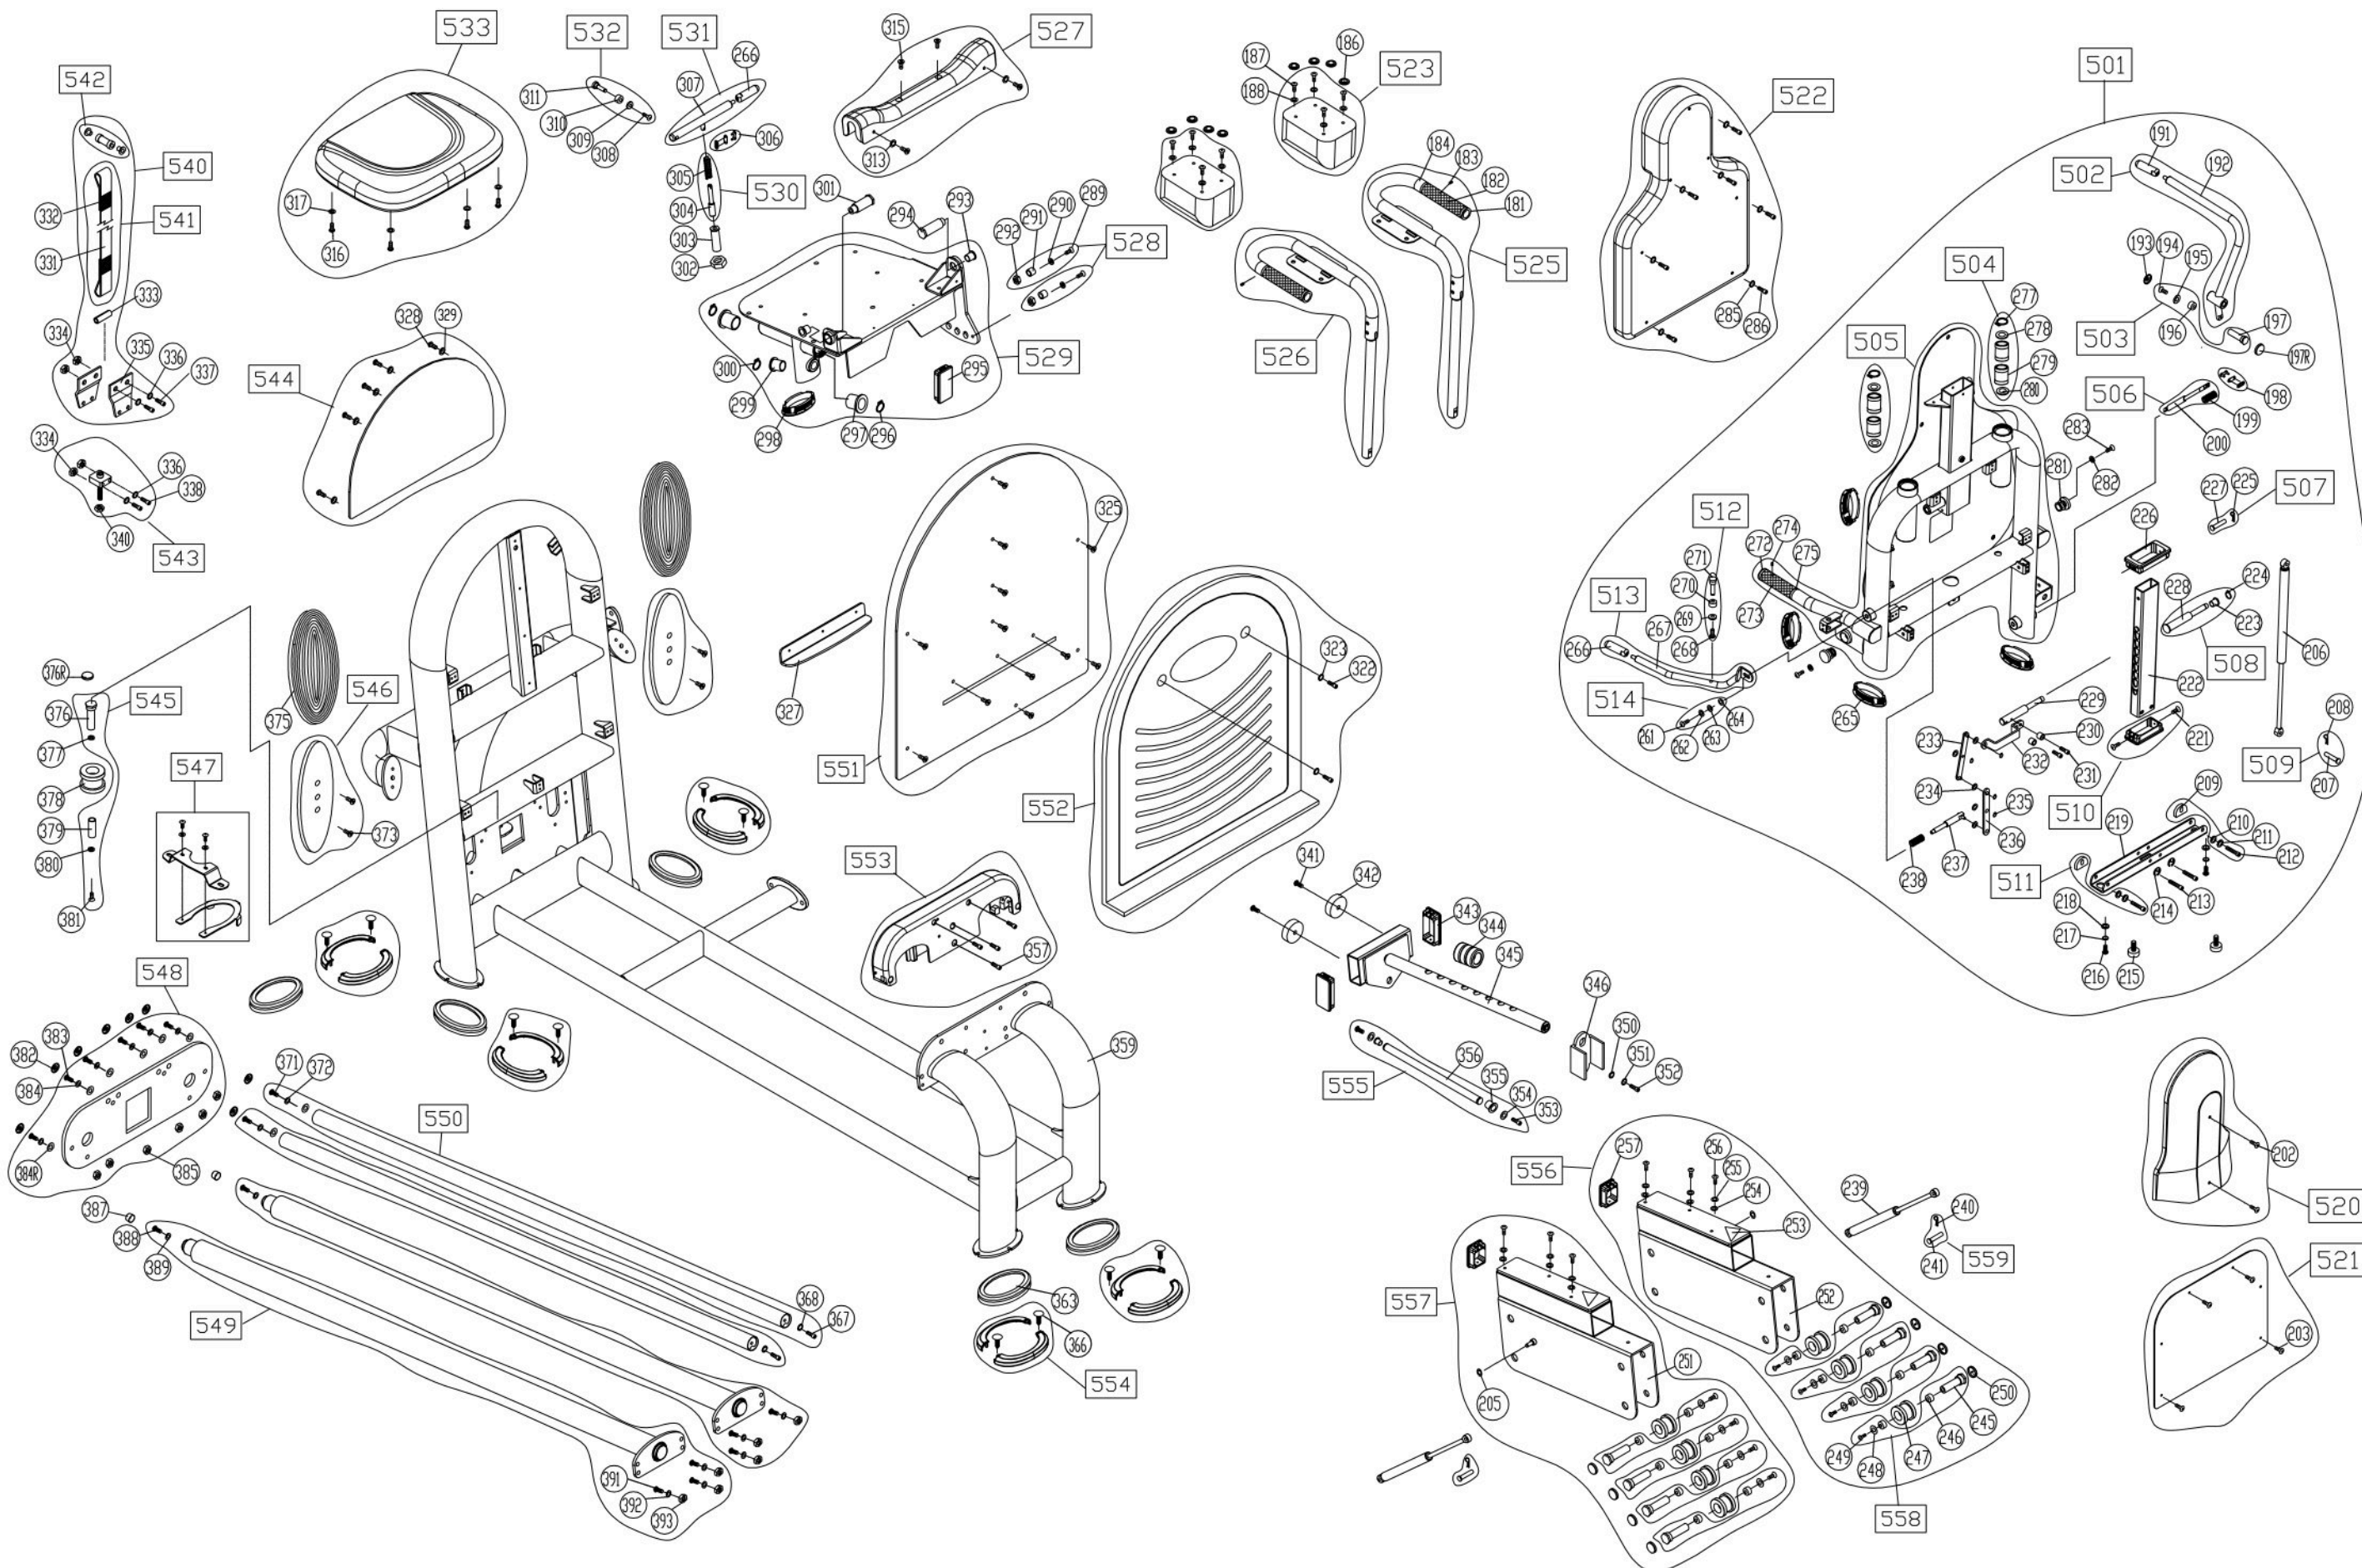

CHANGE DATE	CHANGE DESCRIPTION	CHANGE NO.	NAME	 RESTRICTED USAGE , PLEASE DON'T FORWARD TO ANYONE WHO ISN'T AUTHORIZED	DRAWN BY	UNITS	MM	SALES BLOW UP DIAGRAM	DIAGRAM NO.	GLY-F101B-A	
					VERIFIED BY	QTY	1				N956
						VERSION	A0		XX	MODEL	
						RATIO	1:16				

CHANGE DATE	CHANGE DESCRIPTION	CHANGE NO.	NAME	SportsArt FITNESS RESTRICTED USAGE , PLEASE DON'T FORWARD TO ANYONE WHO ISNT AUTHORIZED	DRAWN BY	UNITS	MM	SALES BLOW UP DIAGRAM	DIAGRAM NO.	GLY-101C-A	
					VERIFIED BY	QTY	1				N956
						VERSION	A0	XX		MODEL	
						RATIO	1:16				