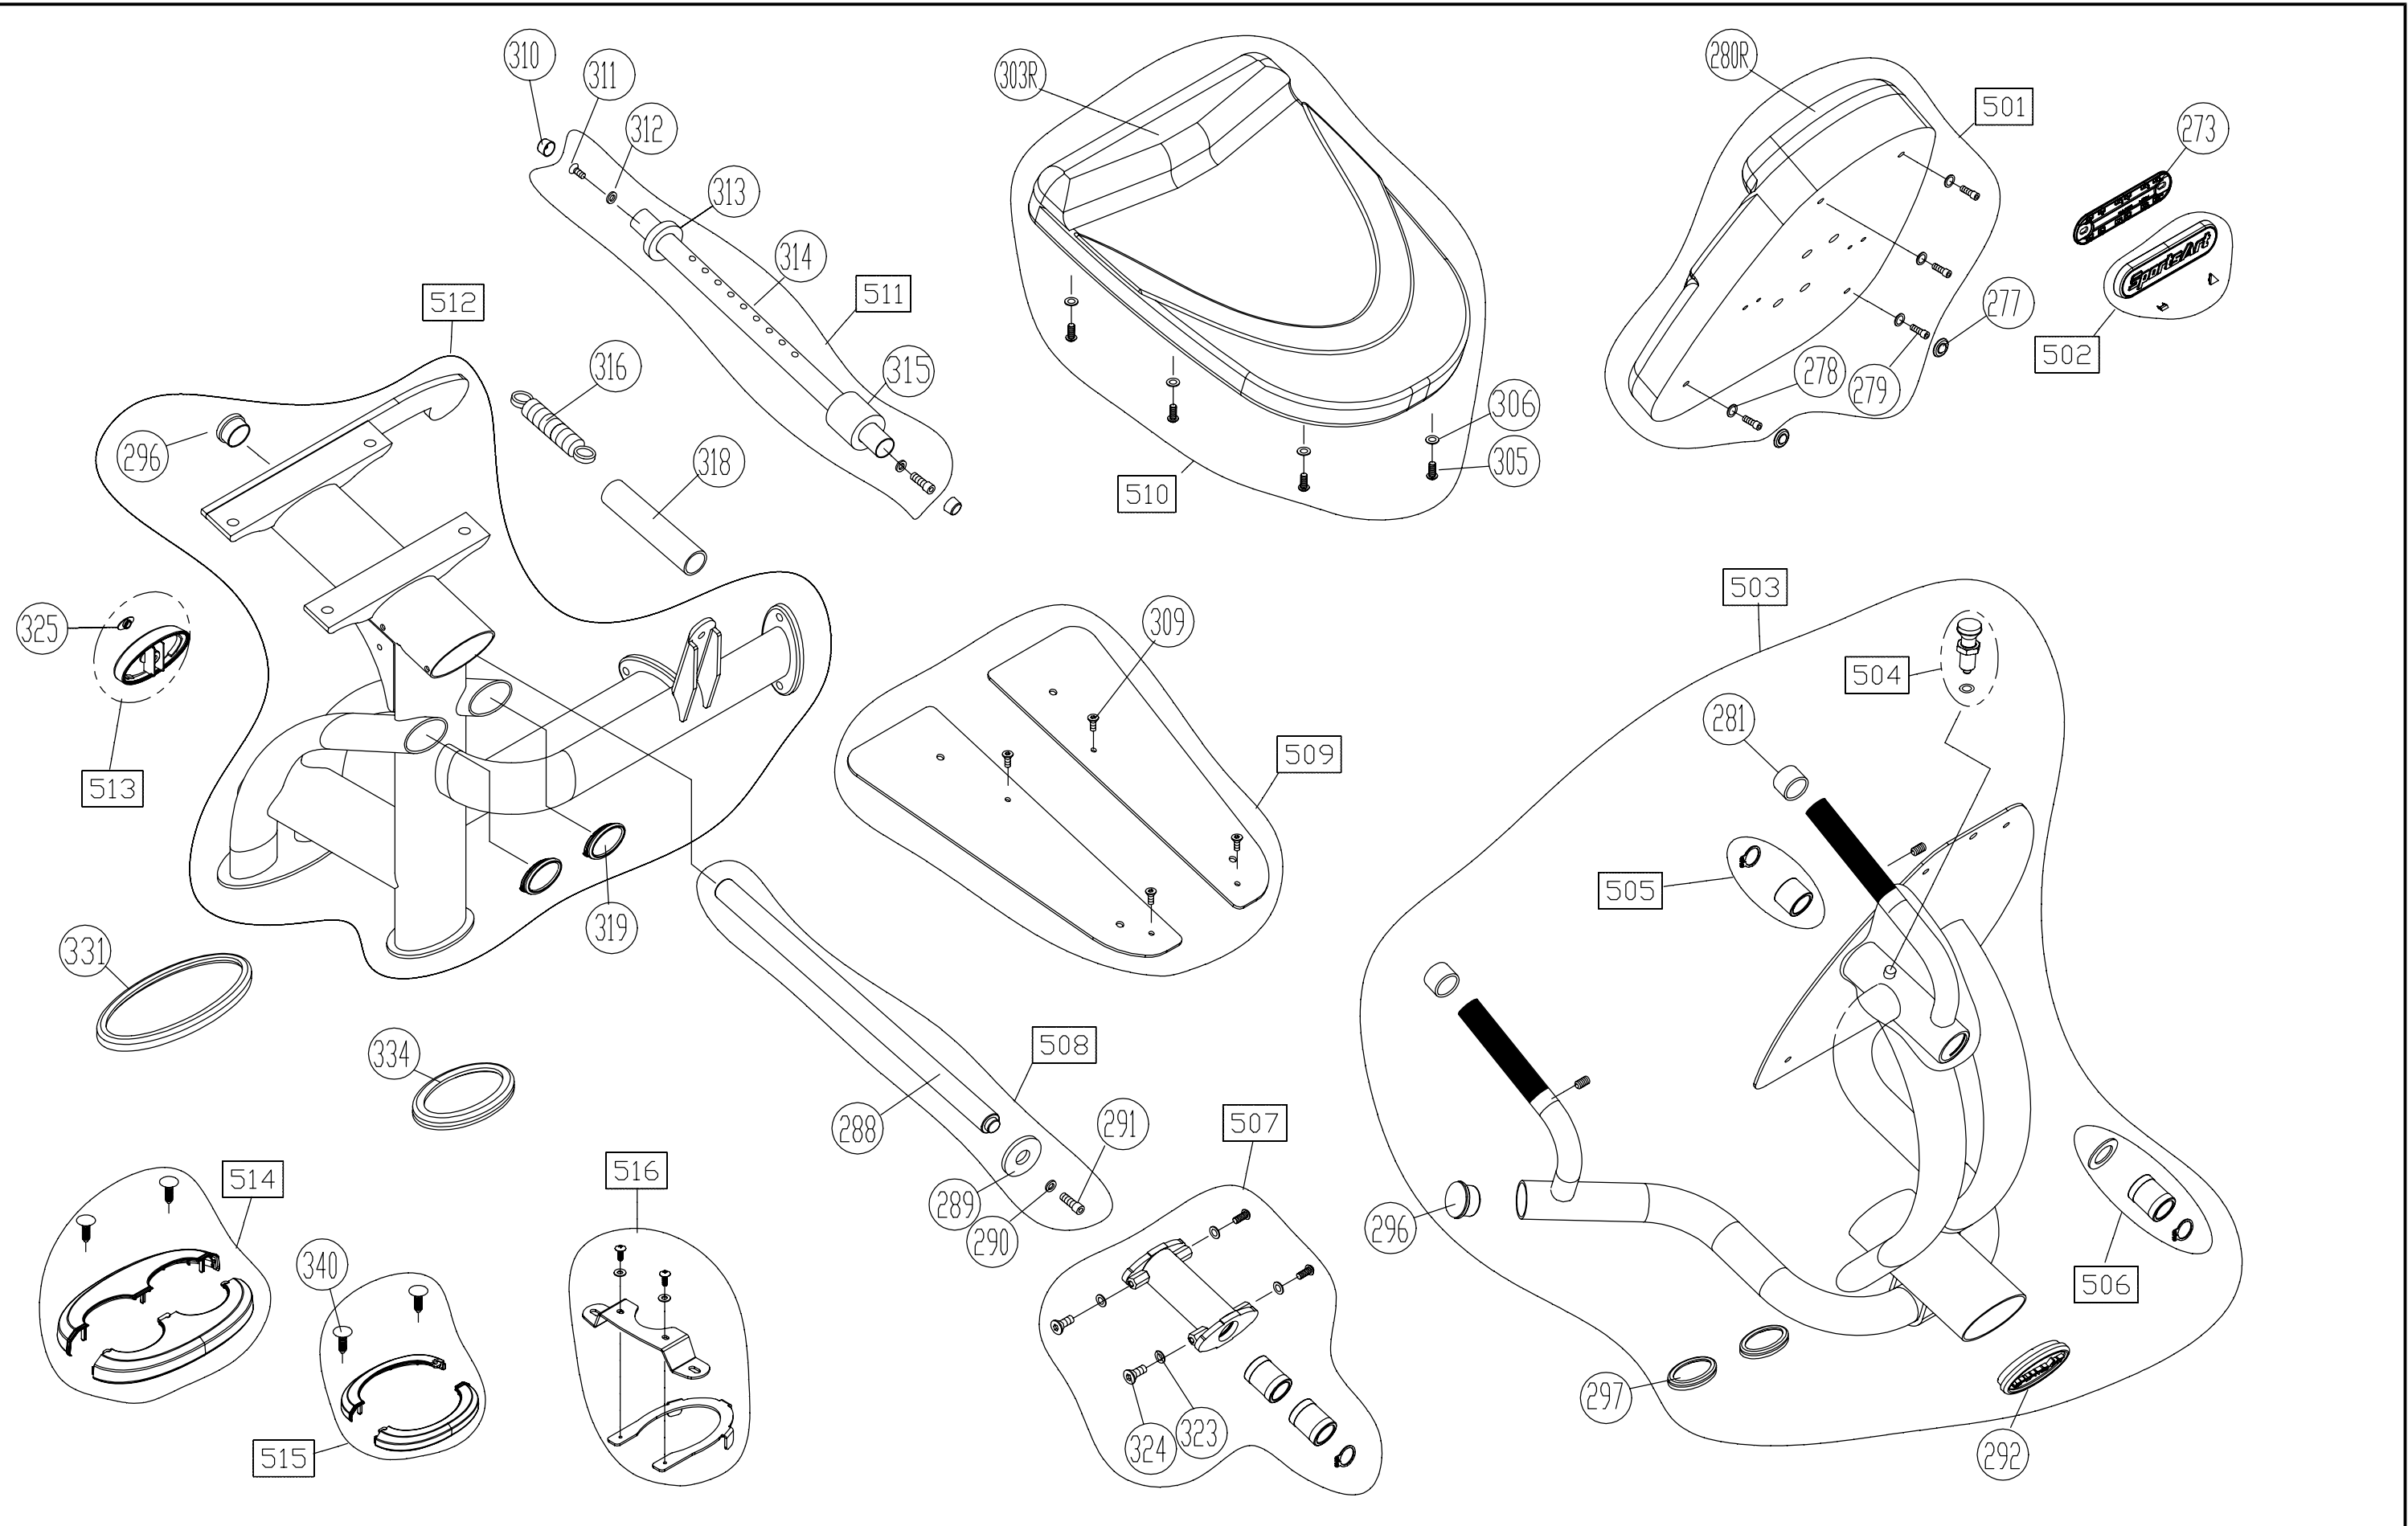

CHANGE DATE	CHANGE DESCRIPTION	CHANGE NO.	NAME	 RESTRICTED USAGE , PLEASE DON'T FORWARD TO ANYONE WHO ISN'T AUTHORIZED	DRAWN BY	UNITS	MM	SALES BLOW UP DIAGRAM	DIAGRAM NO.	GLF-F101B-A	
					VERIFIED BY	QTY	1				N957
						VERSION	A0		XX		MODEL
						RATIO	1:15				

CHANGE DATE	CHANGE DESCRIPTION	CHANGE NO.	NAME	 RESTRICTED USAGE , PLEASE DON'T FORWARD TO ANYONE WHO ISN'T AUTHORIZED	DRAWN BY	UNITS	MM	SALES BLOW UP DIAGRAM	DIAGRAM NO.	GLF-F101C-A	
					VERIFIED BY	QTY	1				N957
						VERSION	A0	XX		MODEL	
						RATIO	1:8				