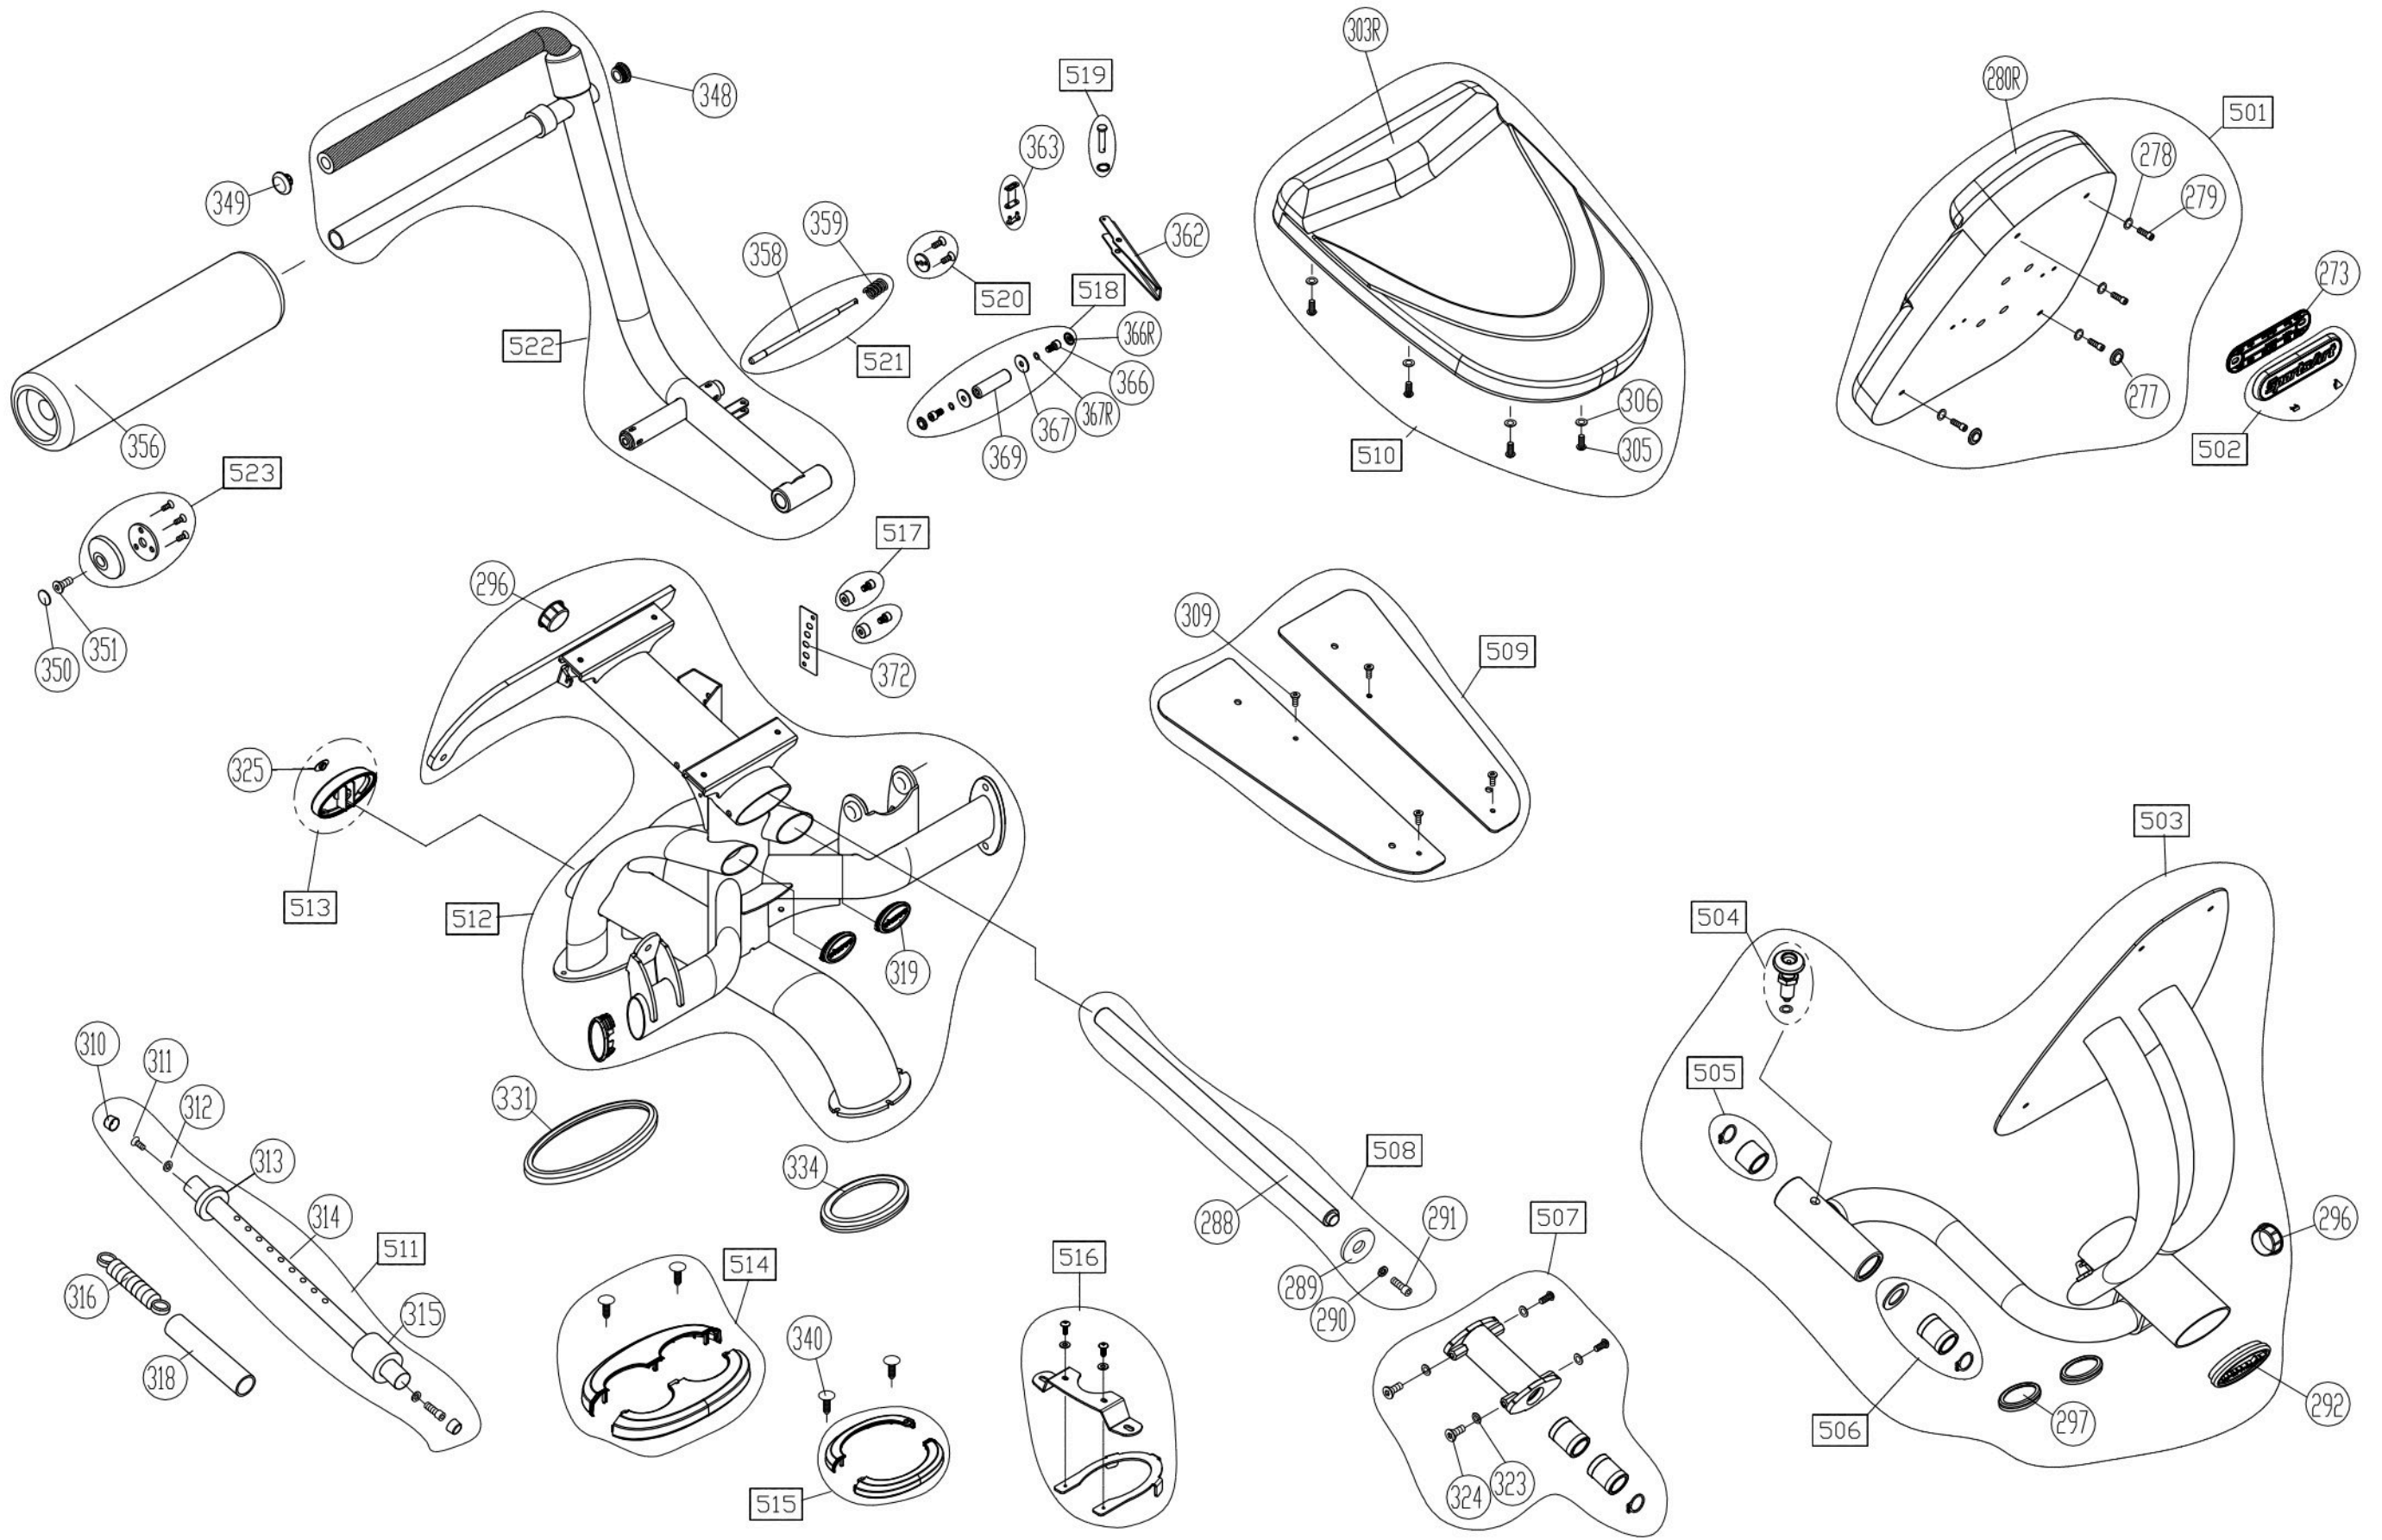

CHANGE DATE	CHANGE DESCRIPTION	CHANGE NO.	NAME	 RESTRICTED USAGE , PLEASE DON'T FORWARD TO ANYONE WHO ISNT AUTHORIZED	DRAWN BY	UNITS	MM	SALES BLOW UP DIAGRAM	DIAGRAM NO.	GLM-F101B-A	
					VERIFIED BY	QTY	1				N959
						VERSION	A0	XX		MODEL	
						RATIO	1:16				

CHANGE DATE	CHANGE DESCRIPTION	CHANGE NO.	NAME	<b>SportsArt</b> <b>FITNESS</b> RESTRICTED USAGE , PLEASE DON'T FORWARD TO ANYONE WHO ISN'T AUTHORIZED	DRAWN BY	UNITS	MM	SALES BLOW UP DIAGRAM	DIAGRAM NO.	GLM-F101C-A	
							QTY	1			N959
						VERIFIED BY	VERSION	A0	XX	MODEL	
							RATIO	1:10			