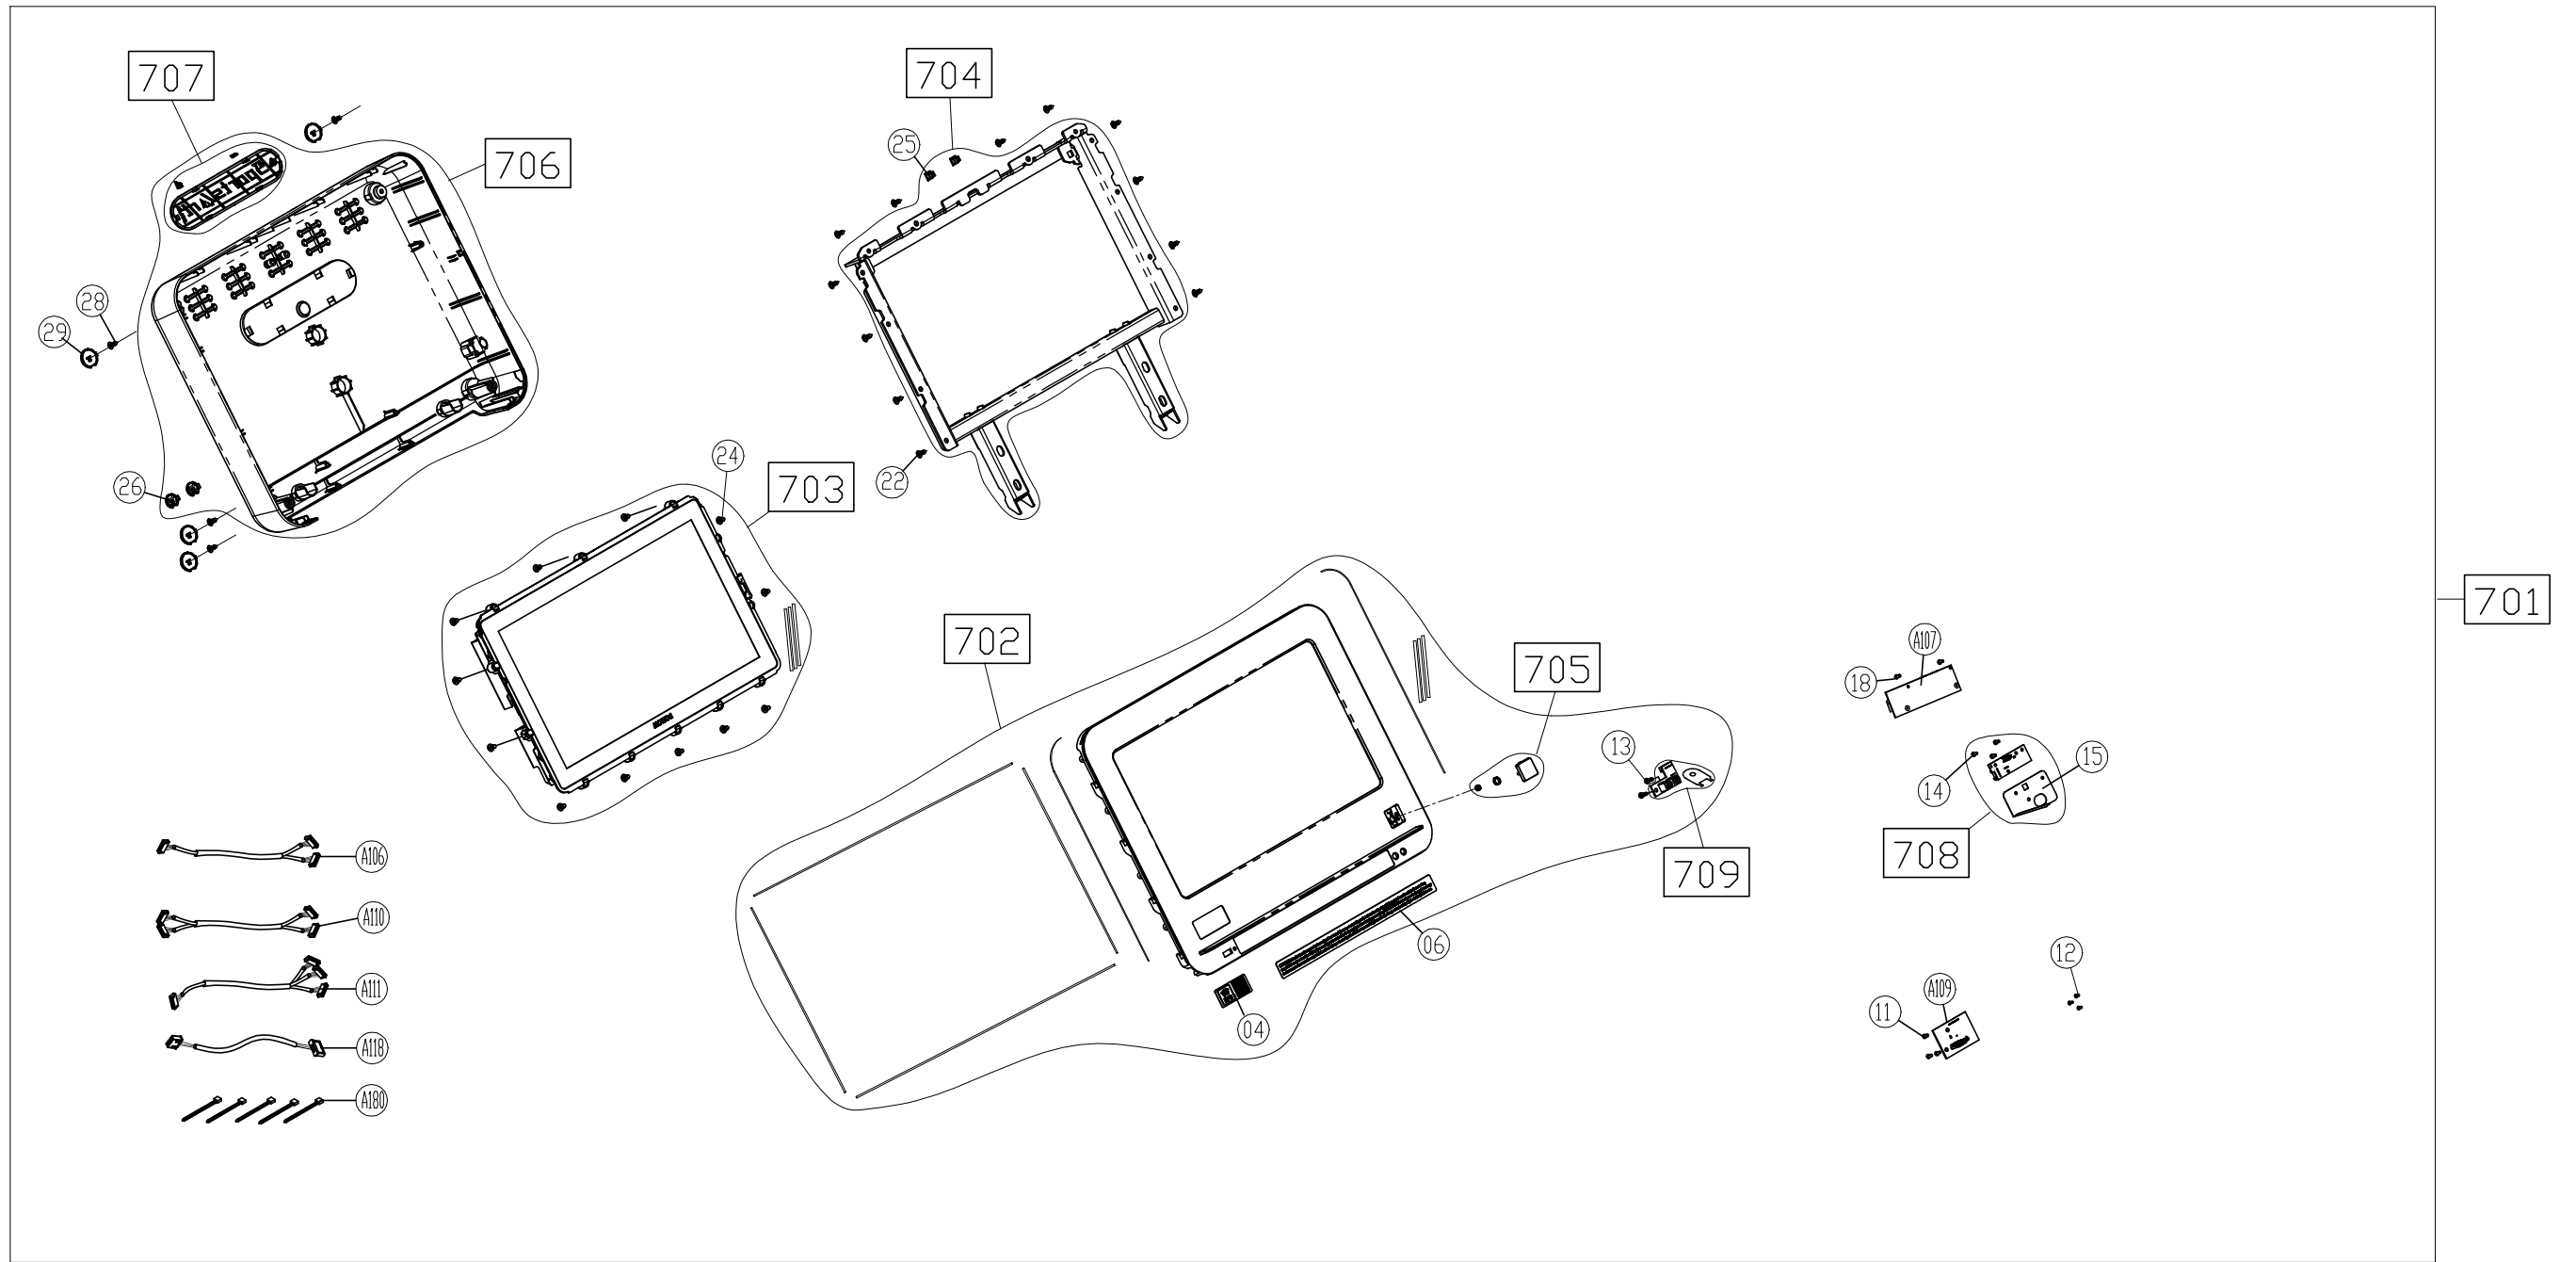

730 LED

730 16"

CHANGE DATE	CHANGE DESCRIPTION	CHANGE NO.	NAME	 <p>RESTRICTED USAGE , PLEASE DON'T FORWARD TO ANYONE WHO ISN'T AUTHORIZED</p>	DRAWN BY	UNITS	MM	SALES BLOW UP DIAGRAM	DIAGRAM NO.	TBX-F102C-A
2026.01.06	新增TFT 料件		張又仁		VERIFIED BY	QTY	1			T663
						VERSION	A1	XX		T663-TFT
						RATIO	1:12			

No.	Diagram	Tool Needed	Part Number	components Number
1	TBX-F107B	16IN	⓪3 ~ ⓪30 Ⓐ101 ~ Ⓐ113	701 ~ 708
2				
3	TBX-F102C		⓪251 ~ ⓪315 Ⓐ201 ~ Ⓐ211	730 ~ 744
4	TBX-F102D		⓪352 ~ ⓪536 Ⓐ301 ~ Ⓐ386	761 ~ 802
5	TBX-F101F		⓪01 ~ ⓪39	U701 ~ U707
6	TBX-F102E	OPTIONS	⓪01 ~ ⓪28	D401 ~ D407
7	TBR-F101G	OPTIONS SA WELL+	⓪01 ~ ⓪24	Y710
8	TBX-F101G	OPTIONS FAN	⓪02 ~ ⓪22	F401 ~ F407
9	CAQ-F101L	OPTIONS		C701

CHANGE DATE	CHANGE DESCRIPTION	CHANGE NO.	NAME

**SportsArt**  
FITNESS

RESTRICTED USAGE ,  
PLEASE DON'T FORWARD TO ANYONE WHO ISN'T AUTHORIZED

DRAWN BY	UNITS	MM	SALES BLOW UP DIAGRAM	DIAGRAM NO.	TBX-F107A-A
	QTY	1	XX	MODEL	T663 16IN
	VERSION	A0			
	RATIO	1:12			

CHANGE DATE	CHANGE DESCRIPTION	CHANGE NO.	NAME	<p>RESTRICTED USAGE , PLEASE DON'T FORWARD TO ANYONE WHO ISN'T AUTHORIZED</p>	DRAWN BY	UNITS	MM	SALES BLOW UP DIAGRAM	DIAGRAM NO.	TBX-F107B-A
					VERIFIED BY	QTY	1			T663 16IN
						VERSION	A0	XX		MODEL
						RATIO	1:9			