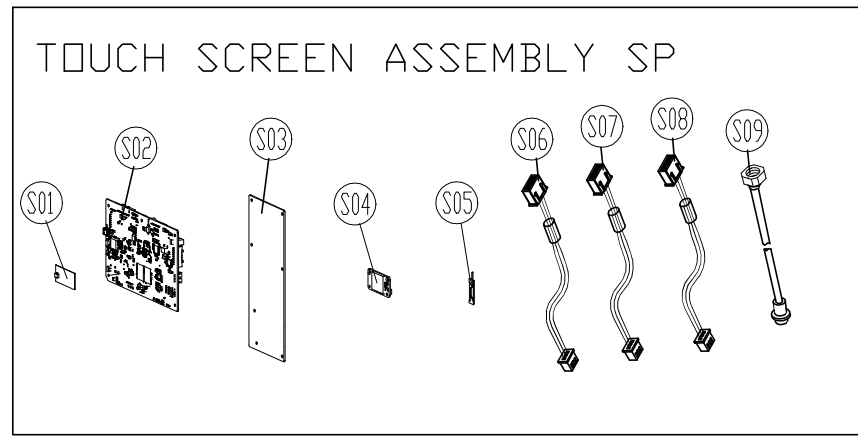

730 LED

730 16"

CHANGE DATE	CHANGE DESCRIPTION	CHANGE NO.	NAME	 <p>RESTRICTED USAGE , PLEASE DON'T FORWARD TO ANYONE WHO ISN'T AUTHORIZED</p>	DRAWN BY	UNITS	MM	SALES BLOW UP DIAGRAM	DIAGRAM NO.	TBX-F102C-A
2026.01.06	新增TFT 料件		張又仁		VERIFIED BY	QTY	1			T663
						VERSION	A1	XX		T663-TFT
						RATIO	1:12			

No.	Diagram	Tool Needed	Part Number	components Number
1	TBX-F107B	16IN	⓪3 ~ ⓪30 Ⓐ101 ~ Ⓐ113	701 ~ 708
2				
3	TBX-F102C		⓪251 ~ ⓪315 Ⓐ201 ~ Ⓐ211	730 ~ 744
4	TBX-F102D		⓪352 ~ ⓪536 Ⓐ301 ~ Ⓐ386	761 ~ 802
5	TBX-F101F		⓪01 ~ ⓪39	U701 ~ U707
6	TBX-F102E	OPTIONS	⓪01 ~ ⓪28	D401 ~ D407
7	TBR-F101G	OPTIONS SA WELL+	⓪01 ~ ⓪24	Y710
8	TBX-F101G	OPTIONS FAN	⓪02 ~ ⓪22	F401 ~ F407
9	CAQ-F101L	OPTIONS		C701

CHANGE DATE	CHANGE DESCRIPTION	CHANGE NO.	NAME

**SportsArt**  
FITNESS

RESTRICTED USAGE ,  
PLEASE DON'T FORWARD TO ANYONE WHO ISN'T AUTHORIZED

DRAWN BY	UNITS	MM	SALES BLOW UP DIAGRAM	DIAGRAM NO.	TBX-F107A-A
	QTY	1	XX	MODEL	T663 16IN
	VERSION	A0			
	RATIO	1:12			

CHANGE DATE	CHANGE DESCRIPTION	CHANGE NO.	NAME	<p>RESTRICTED USAGE , PLEASE DON'T FORWARD TO ANYONE WHO ISN'T AUTHORIZED</p>	DRAWN BY	UNITS	MM	SALES BLOW UP DIAGRAM	DIAGRAM NO.	TBX-F107B-A
					VERIFIED BY	QTY	1			T663 16IN
						VERSION	A0	XX		MODEL
						RATIO	1:9			