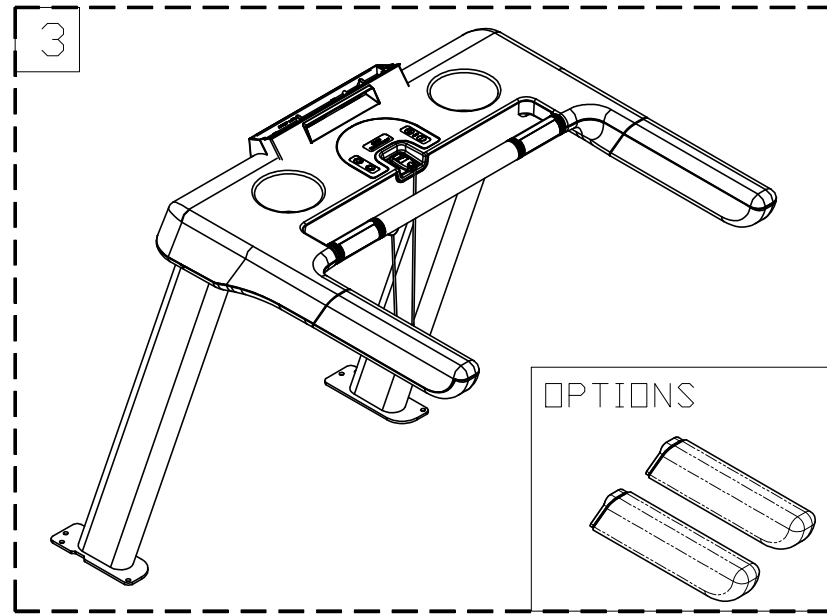

730 LED

730 16"

CHANGE DATE	CHANGE DESCRIPTION	CHANGE NO.	NAME	 <p>RESTRICTED USAGE , PLEASE DON'T FORWARD TO ANYONE WHO ISN'T AUTHORIZED</p>	DRAWN BY	UNITS	MM	SALES BLOW UP DIAGRAM	DIAGRAM NO.	TBX-F102C-A
2026.01.06	新增TFT 料件		張又仁		VERIFIED BY	QTY	1			T663
						VERSION	A1	XX		T663-TFT
						RATIO	1:12			

No.	Diagram	Tool Needed	Part Number	components Number
1	TBX-F107B	16IN	⓪3 ~ ⓪30 Ⓐ101 ~ Ⓐ113	701 ~ 708
2				
3	TBX-F102C		⓪251 ~ ⓪315 Ⓐ201 ~ Ⓐ211	730 ~ 744
4	TBX-F102D		⓪352 ~ ⓪536 Ⓐ301 ~ Ⓐ386	761 ~ 802
5	TBX-F101F		⓪01 ~ ⓪39	U701 ~ U707
6	TBX-F102E	OPTIONS	⓪01 ~ ⓪28	D401 ~ D407
7	TBR-F101G	OPTIONS SA WELL+	⓪01 ~ ⓪24	Y710
8	TBX-F101G	OPTIONS FAN	⓪02 ~ ⓪22	F401 ~ F407
9	CAQ-F101L	OPTIONS		C701

CHANGE DATE	CHANGE DESCRIPTION	CHANGE NO.	NAME

**SportsArt**  
FITNESS

RESTRICTED USAGE ,  
PLEASE DON'T FORWARD TO ANYONE WHO ISN'T AUTHORIZED

DRAWN BY	UNITS	MM	SALES BLOW UP DIAGRAM	DIAGRAM NO.	TBX-F107A-A
	QTY	1	XX	MODEL	T663 16IN
	VERSION	A0			
	RATIO	1:12			

CHANGE DATE	CHANGE DESCRIPTION	CHANGE NO.	NAME	<p>RESTRICTED USAGE , PLEASE DON'T FORWARD TO ANYONE WHO ISN'T AUTHORIZED</p>	DRAWN BY	UNITS	MM	SALES BLOW UP DIAGRAM	DIAGRAM NO.	TBX-F107B-A
					VERIFIED BY	QTY	1			T663 16IN
						VERSION	A0	XX		MODEL
						RATIO	1:9			