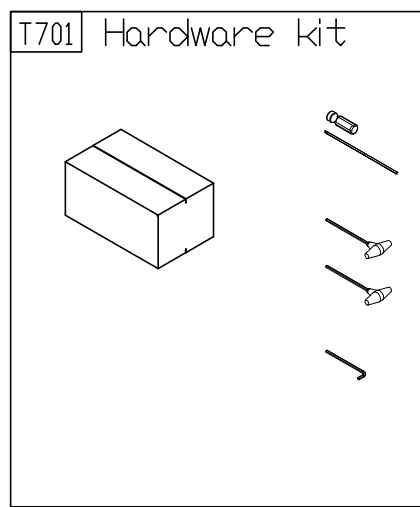

730 LED

730 16"

CHANGE DATE	CHANGE DESCRIPTION	CHANGE NO.	NAME	 <p>RESTRICTED USAGE , PLEASE DON'T FORWARD TO ANYONE WHO ISN'T AUTHORIZED</p>	DRAWN BY	UNITS	MM	SALES BLOW UP DIAGRAM	DIAGRAM NO.	TBX-F102C-A
2026.01.06	新增TFT 料件		張又仁		VERIFIED BY	QTY	1			T663
						VERSION	A1	XX		T663-TFT
						RATIO	1:12			

No.	Diagram	Tool Needed	Part Number	components Number
1	TBX-F107B	16IN	⓪3 ~ ⓪30 Ⓐ101 ~ Ⓐ113	701 ~ 708
2				
3	TBX-F102C		⓪251 ~ ⓪315 Ⓐ201 ~ Ⓐ211	730 ~ 744
4	TBX-F102D		⓪352 ~ ⓪536 Ⓐ301 ~ Ⓐ386	761 ~ 802
5	TBX-F101F		⓪01 ~ ⓪39	U701 ~ U707
6	TBX-F102E	OPTIONS	⓪01 ~ ⓪28	D401 ~ D407
7	TBR-F101G	OPTIONS SA WELL+	⓪01 ~ ⓪24	Y710
8	TBX-F101G	OPTIONS FAN	⓪02 ~ ⓪22	F401 ~ F407
9	CAQ-F101L	OPTIONS		C701

CHANGE DATE	CHANGE DESCRIPTION	CHANGE NO.	NAME

**SportsArt**  
FITNESS

RESTRICTED USAGE ,  
PLEASE DON'T FORWARD TO ANYONE WHO ISN'T AUTHORIZED

DRAWN BY	UNITS	MM	SALES BLOW UP DIAGRAM	DIAGRAM NO.	TBX-F107A-A
	QTY	1	XX	MODEL	T663 16IN
	VERSION	A0			
	RATIO	1:12			

CHANGE DATE	CHANGE DESCRIPTION	CHANGE NO.	NAME	<p>RESTRICTED USAGE , PLEASE DON'T FORWARD TO ANYONE WHO ISN'T AUTHORIZED</p>	DRAWN BY	UNITS	MM	SALES BLOW UP DIAGRAM	DIAGRAM NO.	TBX-F107B-A
					VERIFIED BY	QTY	1			T663 16IN
						VERSION	A0	XX		MODEL
						RATIO	1:9			