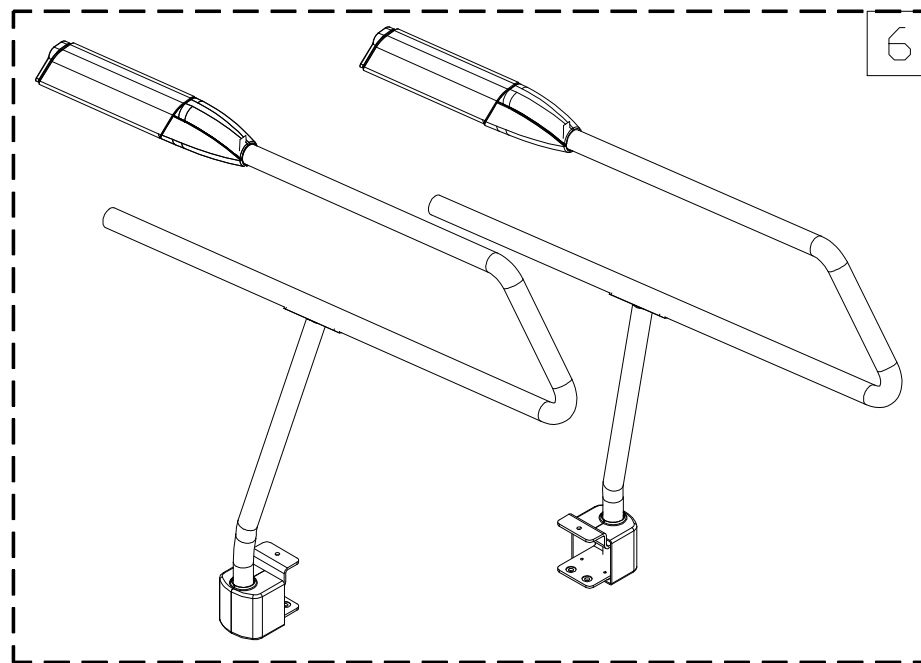

730 LED

730 16"

CHANGE DATE	CHANGE DESCRIPTION	CHANGE NO.	NAME	 <p>RESTRICTED USAGE , PLEASE DON'T FORWARD TO ANYONE WHO ISN'T AUTHORIZED</p>	DRAWN BY	UNITS	MM	SALES BLOW UP DIAGRAM	DIAGRAM NO.	TBX-F102C-A
2026.01.06	新增TFT 料件		張又仁		VERIFIED BY	QTY	1			T663
						VERSION	A1	XX		T663-TFT
						RATIO	1:12			

No.	Diagram	Tool Needed	Part Number	components Number
1	TBX-F107B	16IN	⓪3 ~ ⓪30 Ⓐ101 ~ Ⓐ113	701 ~ 708
2				
3	TBX-F102C		⓪251 ~ ⓪315 Ⓐ201 ~ Ⓐ211	730 ~ 744
4	TBX-F102D		⓪352 ~ ⓪536 Ⓐ301 ~ Ⓐ386	761 ~ 802
5	TBX-F101F		⓪01 ~ ⓪39	U701 ~ U707
6	TBX-F102E	OPTIONS	⓪01 ~ ⓪28	D401 ~ D407
7	TBR-F101G	OPTIONS SA WELL+	⓪01 ~ ⓪24	Y710
8	TBX-F101G	OPTIONS FAN	⓪02 ~ ⓪22	F401 ~ F407
9	CAQ-F101L	OPTIONS		C701

CHANGE DATE	CHANGE DESCRIPTION	CHANGE NO.	NAME

**SportsArt**  
FITNESS

RESTRICTED USAGE ,  
PLEASE DON'T FORWARD TO ANYONE WHO ISN'T AUTHORIZED

DRAWN BY	UNITS	MM	SALES BLOW UP DIAGRAM	DIAGRAM NO.	TBX-F107A-A
	QTY	1	XX	MODEL	T663 16IN
	VERSION	A0			
	RATIO	1:12			

CHANGE DATE	CHANGE DESCRIPTION	CHANGE NO.	NAME	<p>RESTRICTED USAGE , PLEASE DON'T FORWARD TO ANYONE WHO ISN'T AUTHORIZED</p>	DRAWN BY	UNITS	MM	SALES BLOW UP DIAGRAM	DIAGRAM NO.	TBX-F107B-A
					VERIFIED BY	QTY	1			T663 16IN
						VERSION	A0	XX		MODEL
						RATIO	1:9			