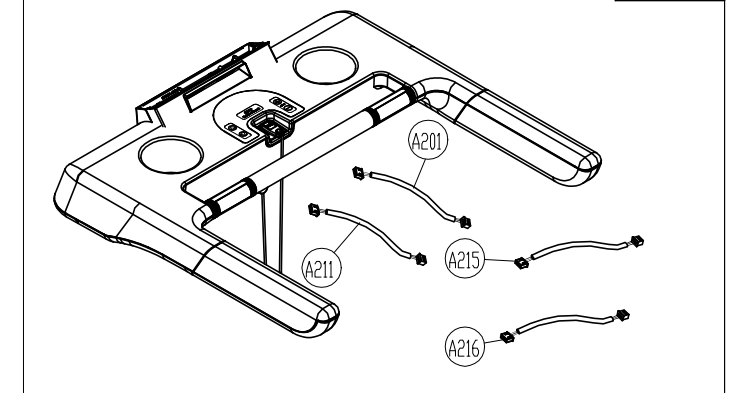

730 LED

730 16"

CHANGE DATE	CHANGE DESCRIPTION	CHANGE NO.	NAME	 <p>RESTRICTED USAGE , PLEASE DON'T FORWARD TO ANYONE WHO ISN'T AUTHORIZED</p>	DRAWN BY	UNITS	MM	SALES BLOW UP DIAGRAM	DIAGRAM NO.	TBX-F102C-A
2026.01.06	新增TFT 料件		張又仁		VERIFIED BY	QTY	1			T663
						VERSION	A1	XX		T663-TFT
						RATIO	1:12			

No.	Diagram	Tool Needed	Part Number	components Number
1	TBX-F107B	16IN	⓪3 ~ ⓪30 Ⓐ101 ~ Ⓐ113	701 ~ 708
2				
3	TBX-F102C		⓪251 ~ ⓪315 Ⓐ201 ~ Ⓐ211	730 ~ 744
4	TBX-F102D		⓪352 ~ ⓪536 Ⓐ301 ~ Ⓐ386	761 ~ 802
5	TBX-F101F		⓪01 ~ ⓪39	U701 ~ U707
6	TBX-F102E	OPTIONS	⓪01 ~ ⓪28	D401 ~ D407
7	TBR-F101G	OPTIONS SA WELL+	⓪01 ~ ⓪24	Y710
8	TBX-F101G	OPTIONS FAN	⓪02 ~ ⓪22	F401 ~ F407
9	CAQ-F101L	OPTIONS		C701

CHANGE DATE	CHANGE DESCRIPTION	CHANGE NO.	NAME

**SportsArt**  
FITNESS

RESTRICTED USAGE ,  
PLEASE DON'T FORWARD TO ANYONE WHO ISN'T AUTHORIZED

DRAWN BY	UNITS	MM	SALES BLOW UP DIAGRAM	DIAGRAM NO.	TBX-F107A-A
	QTY	1	XX	MODEL	T663 16IN
	VERSION	A0			
	RATIO	1:12			

CHANGE DATE	CHANGE DESCRIPTION	CHANGE NO.	NAME	<p>RESTRICTED USAGE , PLEASE DON'T FORWARD TO ANYONE WHO ISN'T AUTHORIZED</p>	DRAWN BY	UNITS	MM	SALES BLOW UP DIAGRAM	DIAGRAM NO.	TBX-F107B-A
					VERIFIED BY	QTY	1			T663 16IN
						VERSION	A0	XX		MODEL
						RATIO	1:9			