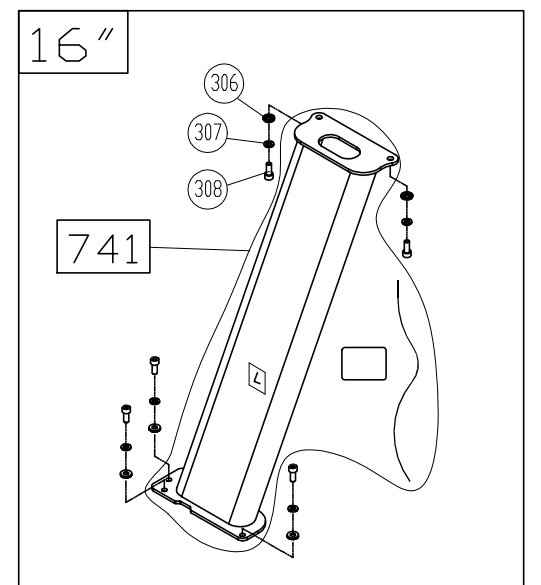

730 LED

730 16"

CHANGE DATE	CHANGE DESCRIPTION	CHANGE NO.	NAME	 <p>RESTRICTED USAGE , PLEASE DON'T FORWARD TO ANYONE WHO ISN'T AUTHORIZED</p>	DRAWN BY	UNITS	MM	SALES BLOW UP DIAGRAM	DIAGRAM NO.	TBX-F102C-A
2026.01.06	新增TFT 料件		張又仁		VERIFIED BY	QTY	1			T663
						VERSION	A1	XX		T663-TFT
						RATIO	1:12			

No.	Diagram	Tool Needed	Part Number	components Number
1	TBX-F107B	16IN	⓪3 ~ ⓪30 Ⓐ101 ~ Ⓐ113	701 ~ 708
2				
3	TBX-F102C		⓪251 ~ ⓪315 Ⓐ201 ~ Ⓐ211	730 ~ 744
4	TBX-F102D		⓪352 ~ ⓪536 Ⓐ301 ~ Ⓐ386	761 ~ 802
5	TBX-F101F		⓪01 ~ ⓪39	U701 ~ U707
6	TBX-F102E	OPTIONS	⓪01 ~ ⓪28	D401 ~ D407
7	TBR-F101G	OPTIONS SA WELL+	⓪01 ~ ⓪24	Y710
8	TBX-F101G	OPTIONS FAN	⓪02 ~ ⓪22	F401 ~ F407
9	CAQ-F101L	OPTIONS		C701

CHANGE DATE	CHANGE DESCRIPTION	CHANGE NO.	NAME

**SportsArt**  
FITNESS

RESTRICTED USAGE ,  
PLEASE DON'T FORWARD TO ANYONE WHO ISN'T AUTHORIZED

DRAWN BY	UNITS	MM	SALES BLOW UP DIAGRAM	DIAGRAM NO.	TBX-F107A-A
	QTY	1	XX	MODEL	T663 16IN
	VERSION	A0			
	RATIO	1:12			

CHANGE DATE	CHANGE DESCRIPTION	CHANGE NO.	NAME	<p>RESTRICTED USAGE , PLEASE DON'T FORWARD TO ANYONE WHO ISN'T AUTHORIZED</p>	DRAWN BY	UNITS	MM	SALES BLOW UP DIAGRAM	DIAGRAM NO.	TBX-F107B-A
					VERIFIED BY	QTY	1			T663 16IN
						VERSION	A0	XX		MODEL
						RATIO	1:9			