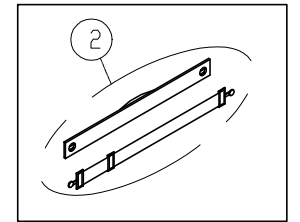

730 LED

730 16"

CHANGE DATE	CHANGE DESCRIPTION	CHANGE NO.	NAME	 <p>RESTRICTED USAGE , PLEASE DON'T FORWARD TO ANYONE WHO ISN'T AUTHORIZED</p>	DRAWN BY	UNITS	MM	SALES BLOW UP DIAGRAM	DIAGRAM NO.	TBX-F102C-A
2026.01.06	新增TFT 料件		張又仁		VERIFIED BY	QTY	1			T663
						VERSION	A1	XX		T663-TFT
						RATIO	1:12			

No.	Diagram	Tool Needed	Part Number	components Number
1	TBX-F107B	16IN	⓪3 ~ ⓪30 Ⓐ101 ~ Ⓐ113	701 ~ 708
2				
3	TBX-F102C		⓪251 ~ ⓪315 Ⓐ201 ~ Ⓐ211	730 ~ 744
4	TBX-F102D		⓪352 ~ ⓪536 Ⓐ301 ~ Ⓐ386	761 ~ 802
5	TBX-F101F		⓪01 ~ ⓪39	U701 ~ U707
6	TBX-F102E	OPTIONS	⓪01 ~ ⓪28	D401 ~ D407
7	TBR-F101G	OPTIONS SA WELL+	⓪01 ~ ⓪24	Y710
8	TBX-F101G	OPTIONS FAN	⓪02 ~ ⓪22	F401 ~ F407
9	CAQ-F101L	OPTIONS		C701

CHANGE DATE	CHANGE DESCRIPTION	CHANGE NO.	NAME

**SportsArt**  
FITNESS

RESTRICTED USAGE ,  
PLEASE DON'T FORWARD TO ANYONE WHO ISN'T AUTHORIZED

DRAWN BY	UNITS	MM	SALES BLOW UP DIAGRAM	DIAGRAM NO.	TBX-F107A-A
	QTY	1	XX	MODEL	T663 16IN
	VERSION	A0			
	RATIO	1:12			

CHANGE DATE	CHANGE DESCRIPTION	CHANGE NO.	NAME	<p>RESTRICTED USAGE , PLEASE DON'T FORWARD TO ANYONE WHO ISN'T AUTHORIZED</p>	DRAWN BY	UNITS	MM	SALES BLOW UP DIAGRAM	DIAGRAM NO.	TBX-F107B-A
					VERIFIED BY	QTY	1			T663 16IN
						VERSION	A0	XX		MODEL
						RATIO	1:9			