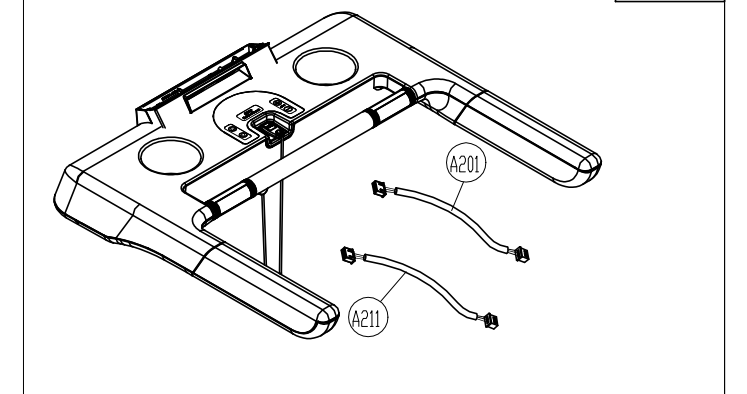

730 LED

730 16"

CHANGE DATE	CHANGE DESCRIPTION	CHANGE NO.	NAME	 <p>RESTRICTED USAGE , PLEASE DON'T FORWARD TO ANYONE WHO ISN'T AUTHORIZED</p>	DRAWN BY	UNITS	MM	SALES BLOW UP DIAGRAM	DIAGRAM NO.	TBX-F102C-A
2026.01.06	新增TFT 料件		張又仁		VERIFIED BY	QTY	1			T663
						VERSION	A1	XX		T663-TFT
						RATIO	1:12			

No.	Diagram	Tool Needed	Part Number	components Number
1	TBX-F107B	16IN	⓪3 ~ ⓪30 Ⓐ101 ~ Ⓐ113	701 ~ 708
2				
3	TBX-F102C		⓪251 ~ ⓪315 Ⓐ201 ~ Ⓐ211	730 ~ 744
4	TBX-F102D		⓪352 ~ ⓪536 Ⓐ301 ~ Ⓐ386	761 ~ 802
5	TBX-F101F		⓪01 ~ ⓪39	U701 ~ U707
6	TBX-F102E	OPTIONS	⓪01 ~ ⓪28	D401 ~ D407
7	TBR-F101G	OPTIONS SA WELL+	⓪01 ~ ⓪24	Y710
8	TBX-F101G	OPTIONS FAN	⓪02 ~ ⓪22	F401 ~ F407
9	CAQ-F101L	OPTIONS		C701

CHANGE DATE	CHANGE DESCRIPTION	CHANGE NO.	NAME

**SportsArt**  
FITNESS

RESTRICTED USAGE ,  
PLEASE DON'T FORWARD TO ANYONE WHO ISN'T AUTHORIZED

DRAWN BY	UNITS	MM	SALES BLOW UP DIAGRAM	DIAGRAM NO.	TBX-F107A-A
	QTY	1	XX	MODEL	T663 16IN
	VERSION	A0			
	RATIO	1:12			

CHANGE DATE	CHANGE DESCRIPTION	CHANGE NO.	NAME	<p>RESTRICTED USAGE , PLEASE DON'T FORWARD TO ANYONE WHO ISN'T AUTHORIZED</p>	DRAWN BY	UNITS	MM	SALES BLOW UP DIAGRAM	DIAGRAM NO.	TBX-F107B-A
					VERIFIED BY	QTY	1			T663 16IN
						VERSION	A0	XX		MODEL
						RATIO	1:9			