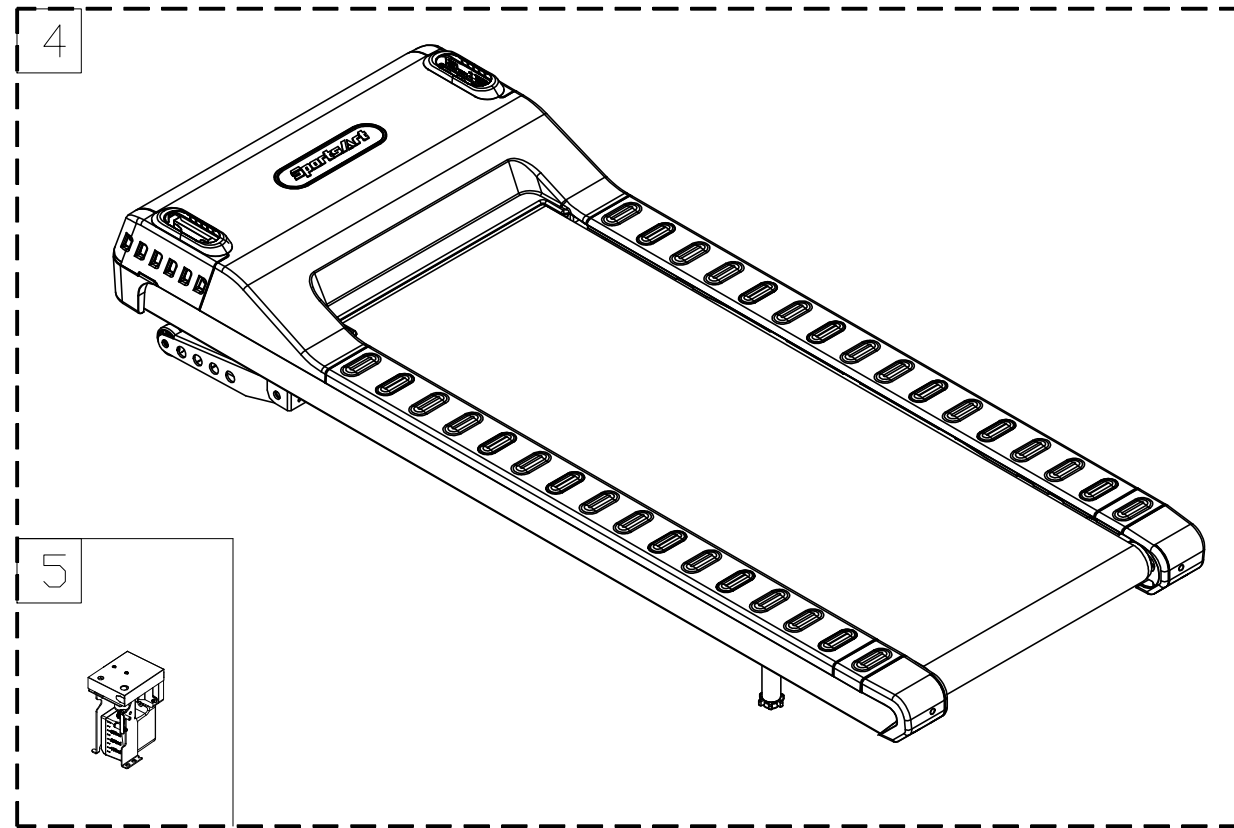

730 LED

730 16"

CHANGE DATE	CHANGE DESCRIPTION	CHANGE NO.	NAME	 <p>RESTRICTED USAGE , PLEASE DON'T FORWARD TO ANYONE WHO ISN'T AUTHORIZED</p>	DRAWN BY	UNITS	MM	SALES BLOW UP DIAGRAM	DIAGRAM NO.	TBX-F102C-A
2026.01.06	新增TFT 料件		張又仁		VERIFIED BY	QTY	1			T663
						VERSION	A1	XX		T663-TFT
						RATIO	1:12			

No.	Diagram	Tool Needed	Part Number	components Number
1	TBX-F107B	16IN	⓪3 ~ ⓪30 Ⓐ101 ~ Ⓐ113	701 ~ 708
2				
3	TBX-F102C		⓪251 ~ ⓪315 Ⓐ201 ~ Ⓐ211	730 ~ 744
4	TBX-F102D		⓪352 ~ ⓪536 Ⓐ301 ~ Ⓐ386	761 ~ 802
5	TBX-F101F		⓪01 ~ ⓪39	U701 ~ U707
6	TBX-F102E	OPTIONS	⓪01 ~ ⓪28	D401 ~ D407
7	TBR-F101G	OPTIONS SA WELL+	⓪01 ~ ⓪24	Y710
8	TBX-F101G	OPTIONS FAN	⓪02 ~ ⓪22	F401 ~ F407
9	CAQ-F101L	OPTIONS		C701

CHANGE DATE	CHANGE DESCRIPTION	CHANGE NO.	NAME

**SportsArt**  
FITNESS

RESTRICTED USAGE ,  
PLEASE DON'T FORWARD TO ANYONE WHO ISN'T AUTHORIZED

DRAWN BY	UNITS	MM	SALES BLOW UP DIAGRAM	DIAGRAM NO.	TBX-F107A-A
	QTY	1	XX	MODEL	T663 16IN
	VERSION	A0			
	RATIO	1:12			

CHANGE DATE	CHANGE DESCRIPTION	CHANGE NO.	NAME	<p>RESTRICTED USAGE , PLEASE DON'T FORWARD TO ANYONE WHO ISN'T AUTHORIZED</p>	DRAWN BY	UNITS	MM	SALES BLOW UP DIAGRAM	DIAGRAM NO.	TBX-F107B-A
					VERIFIED BY	QTY	1			T663 16IN
						VERSION	A0	XX		MODEL
						RATIO	1:9			