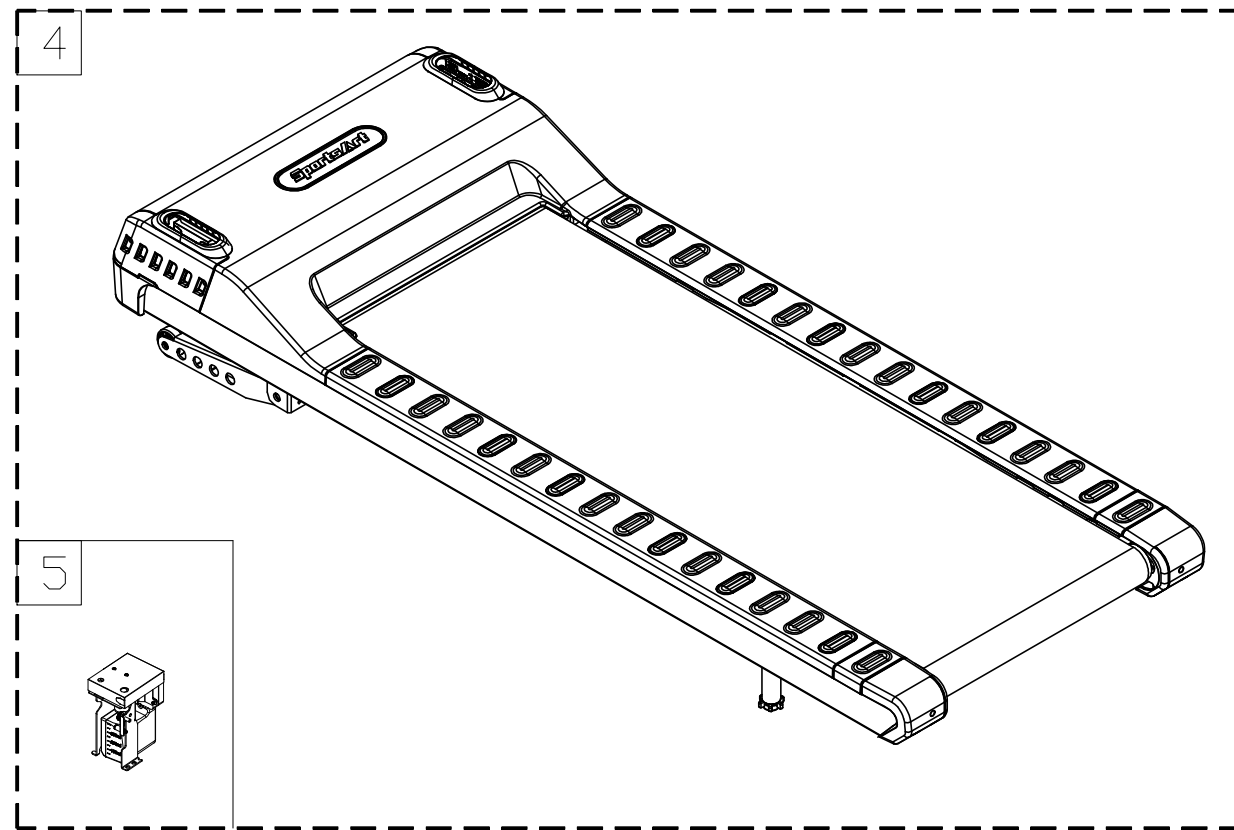

CHANGE DATE	CHANGE DESCRIPTION	CHANGE NO.	NAME

SportsArt
FITNESS

RESTRICTED USAGE ,
PLEASE DON'T FORWARD TO ANYONE WHO ISN'T AUTHORIZED

DRAWN BY	UNITS	MM	SALES BLOW UP DIAGRAM	DIAGRAM NO.	TBX-F107A-A
	QTY	1	XX	MODEL	T663 16IN
	VERSION	A0			
	RATIO	1:12