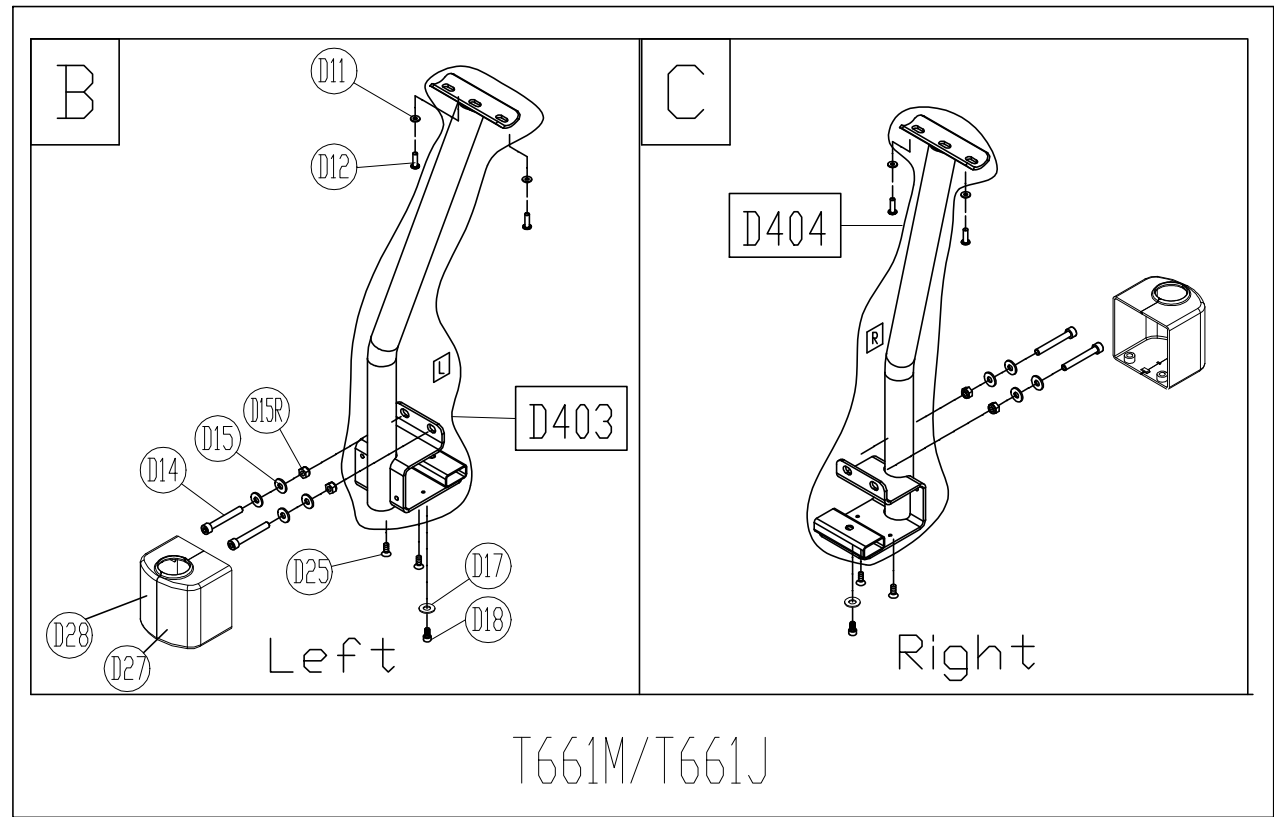

CHANGE DATE	CHANGE DESCRIPTION	CHANGE NO.	NAME

SportsArt
FITNESS

RESTRICTED USAGE ,
PLEASE DON'T FORWARD TO ANYONE WHO ISN'T AUTHORIZED

DRAWN BY	UNITS	MM	SALES BLOW UP DIAGRAM	DIAGRAM NO.	TBX-F102E-A
	QTY	1			T663/T663M T661M/T661J
	VERSION	A0	XX	MODEL	
	RATIO	1:10