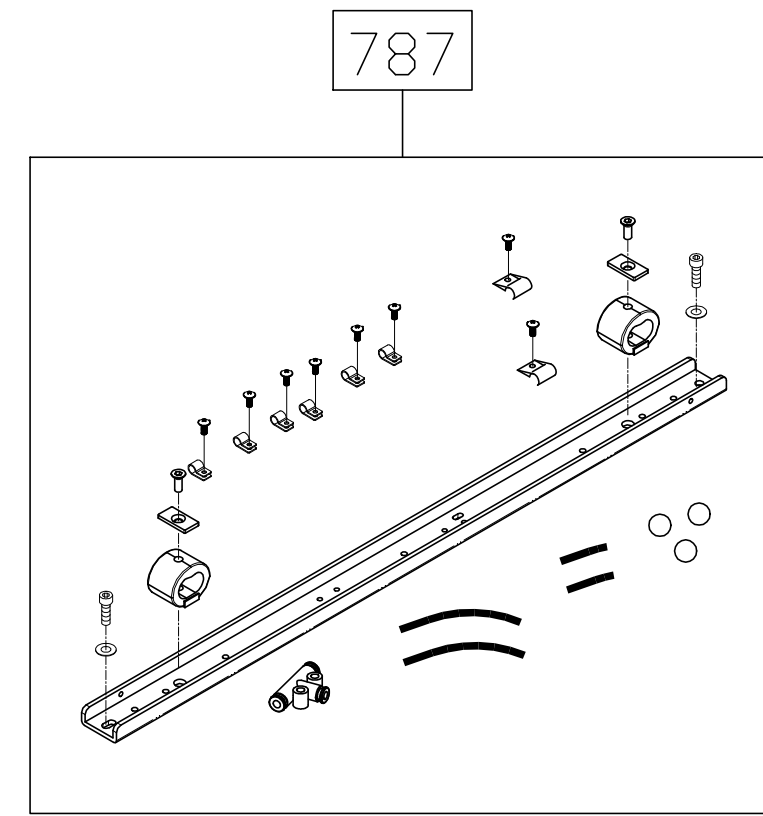

CHANGE DATE	CHANGE DESCRIPTION	CHANGE NO.	NAME	SportsArt FITNESS RESTRICTED USAGE , PLEASE DON'T FORWARD TO ANYONE WHO ISN'T AUTHORIZED	DRAWN BY	UNITS	MM	SALES BLOW UP DIAGRAM	DIAGRAM NO.	TBX-F101B-A	
							QTY	1			T665/T663
						VERIFIED BY	VERSION	A0	XX	MODEL	T661(J)
							RATIO	1:6			(LED)

CHANGE DATE	CHANGE DESCRIPTION	CHANGE NO.	NAME	 RESTRICTED USAGE , PLEASE DON'T FORWARD TO ANYONE WHO ISN'T AUTHORIZED	DRAWN BY	UNITS	MM	SALES BLOW UP DIAGRAM	DIAGRAM NO.	TBX-F101F-A	
					VERIFIED BY	QTY	1				T665/T663
						VERSION	A0		XX	MODEL	
						RATIO	1:4				

No.	Diagram	Tool Needed	Part Number	components Number
1	TBX-F101B	LED	⓪3 ~ ⓪30 Ⓐ101 ~ Ⓐ113	701 ~ 708
2				
3	TBX-F102C		⓪251 ~ ⓪315 Ⓐ201 ~ Ⓐ211	730 ~ 744
4	TBX-F102D		⓪352 ~ ⓪536 Ⓐ301 ~ Ⓐ386	761 ~ 802
5	TBX-F101F		⓪01 ~ ⓪39	U701 ~ U707
6	TBX-F102E	OPTIONS	⓪01 ~ ⓪28	D401 ~ D407
7	TBR-F101G	OPTIONS SA WELL+	⓪01 ~ ⓪24	Y710
8	TBX-F101G	OPTIONS FAN	⓪02 ~ ⓪22	F401 ~ F407
9	TBX-F101H	OPTIONS	⓪01 ~ ⓪30	J401 ~ J404

730 LED

730 16"

CHANGE DATE	CHANGE DESCRIPTION	CHANGE NO.	NAME	 RESTRICTED USAGE , PLEASE DON'T FORWARD TO ANYONE WHO ISN'T AUTHORIZED	DRAWN BY	UNITS	MM	SALES BLOW UP DIAGRAM	DIAGRAM NO.	TBX-F102C-A
2026.01.06	新增TFT 料件		張又仁		VERIFIED BY	QTY	1			T663
						VERSION	A1	XX		T663-TFT
						RATIO	1:12			