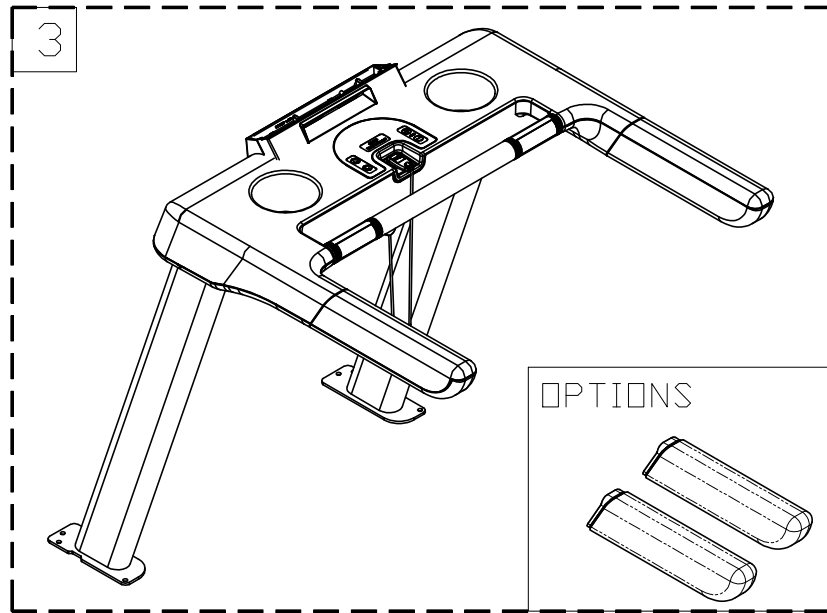

No.	Diagram	Tool Needed	Part Number	components Number
1	TBX-F101B	LED	⓪3 ~ ⓪30 Ⓐ101 ~ Ⓐ113	701 ~ 708
2				
3	TBX-F102C		⓪251 ~ ⓪315 Ⓐ201 ~ Ⓐ211	730 ~ 744
4	TBX-F102D		⓪352 ~ ⓪536 Ⓐ301 ~ Ⓐ386	761 ~ 802
5	TBX-F101F		⓪01 ~ ⓪39	U701 ~ U707
6	TBX-F102E	OPTIONS	⓪01 ~ ⓪28	D401 ~ D407
7	TBR-F101G	OPTIONS SA WELL+	⓪01 ~ ⓪24	Y710
8	TBX-F101G	OPTIONS FAN	⓪02 ~ ⓪22	F401 ~ F407
9	TBX-F101H	OPTIONS	⓪01 ~ ⓪30	J401 ~ J404