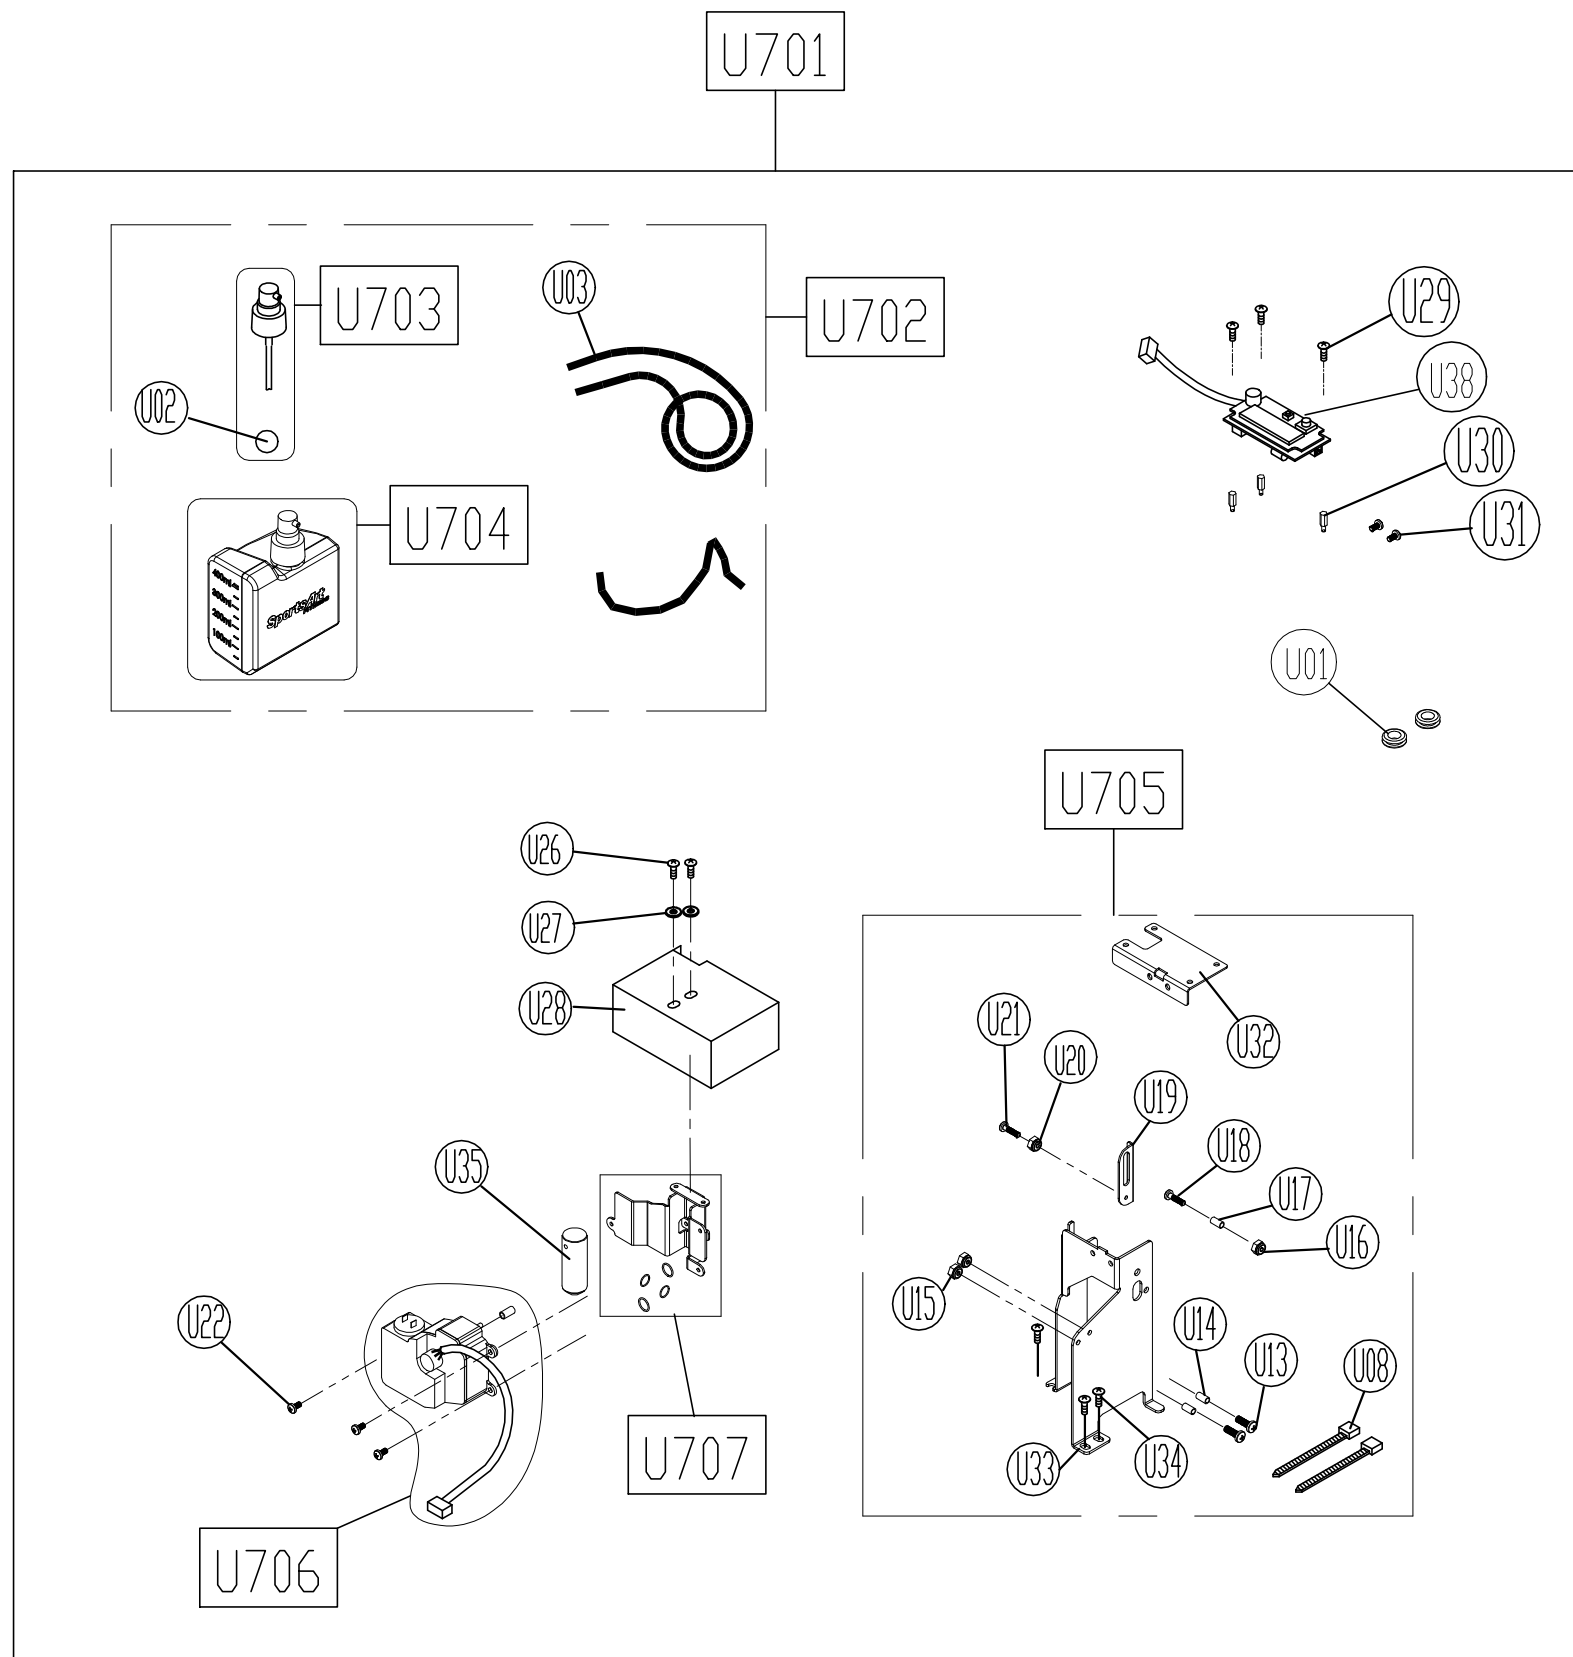

CHANGE DATE	CHANGE DESCRIPTION	CHANGE NO.	NAME	SportsArt FITNESS RESTRICTED USAGE , PLEASE DON'T FORWARD TO ANYONE WHO ISN'T AUTHORIZED	DRAWN BY	UNITS	MM	SALES BLOW UP DIAGRAM	DIAGRAM NO.	TBX-F101B-A	
							QTY	1			T665/T663
						VERIFIED BY	VERSION	A0	XX	MODEL	T661(J)
							RATIO	1:6			(LED)

CHANGE DATE	CHANGE DESCRIPTION	CHANGE NO.	NAME	 RESTRICTED USAGE , PLEASE DON'T FORWARD TO ANYONE WHO ISN'T AUTHORIZED	DRAWN BY	UNITS	MM	SALES BLOW UP DIAGRAM	DIAGRAM NO.	TBX-F101F-A	
					VERIFIED BY	QTY	1				T665/T663
						VERSION	A0		XX	MODEL	
						RATIO	1:4				

No.	Diagram	Tool Needed	Part Number	components Number
1	TBX-F101B	LED	⓪3 ~ ⓪30 Ⓐ101 ~ Ⓐ113	701 ~ 708
2				
3	TBX-F102C		⓪251 ~ ⓪315 Ⓐ201 ~ Ⓐ211	730 ~ 744
4	TBX-F102D		⓪352 ~ ⓪536 Ⓐ301 ~ Ⓐ386	761 ~ 802
5	TBX-F101F		⓪01 ~ ⓪39	U701 ~ U707
6	TBX-F102E	OPTIONS	⓪01 ~ ⓪28	D401 ~ D407
7	TBR-F101G	OPTIONS SA WELL+	⓪01 ~ ⓪24	Y710
8	TBX-F101G	OPTIONS FAN	⓪02 ~ ⓪22	F401 ~ F407
9	TBX-F101H	OPTIONS	⓪01 ~ ⓪30	J401 ~ J404

730 LED

730 16"

CHANGE DATE	CHANGE DESCRIPTION	CHANGE NO.	NAME	 RESTRICTED USAGE , PLEASE DON'T FORWARD TO ANYONE WHO ISN'T AUTHORIZED	DRAWN BY	UNITS	MM	SALES BLOW UP DIAGRAM	DIAGRAM NO.	TBX-F102C-A
2026.01.06	新增TFT 料件		張又仁		VERIFIED BY	QTY	1			T663
						VERSION	A1	XX		T663-TFT
						RATIO	1:12			