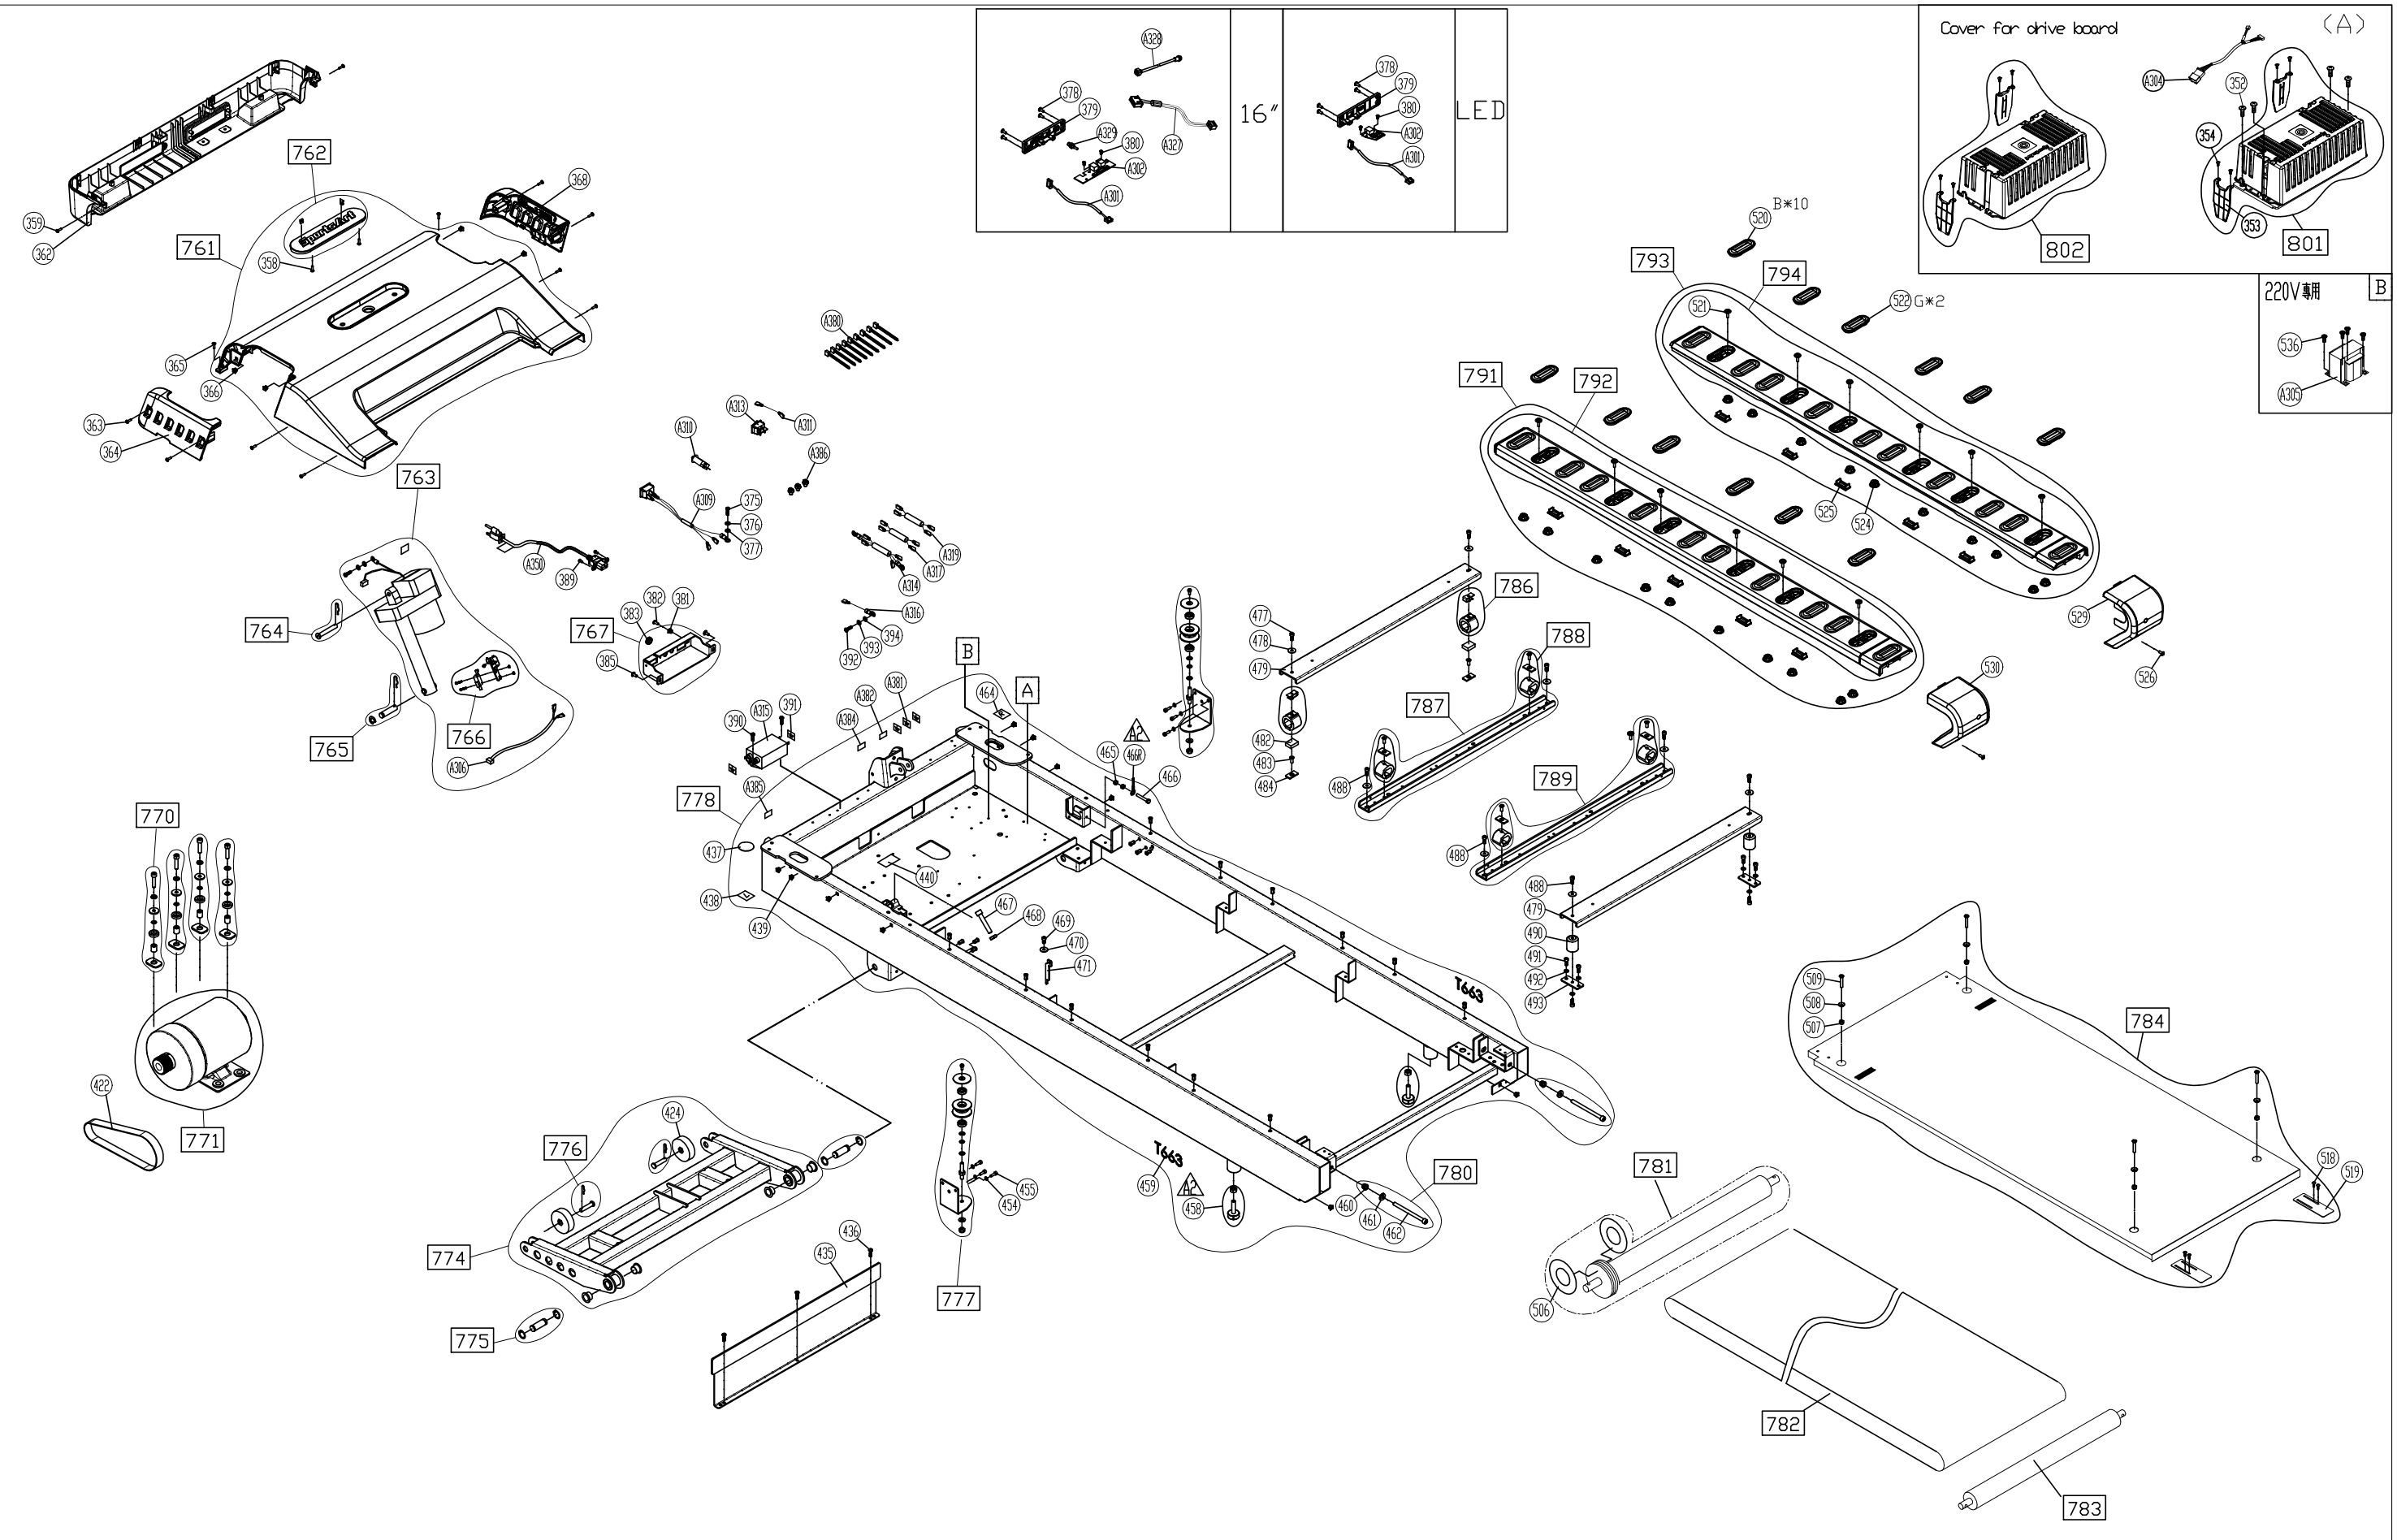

No.	Diagram	Tool Needed	Part Number	components Number
1	TBX-F101B	LED	⓪3 ~ ⓪30 Ⓐ101 ~ Ⓐ113	701 ~ 708
2				
3	TBX-F102C		⓪251 ~ ⓪315 Ⓐ201 ~ Ⓐ211	730 ~ 744
4	TBX-F102D		⓪352 ~ ⓪536 Ⓐ301 ~ Ⓐ386	761 ~ 802
5	TBX-F101F		⓪01 ~ ⓪39	U701 ~ U707
6	TBX-F102E	OPTIONS	⓪01 ~ ⓪28	D401 ~ D407
7	TBR-F101G	OPTIONS SA WELL+	⓪01 ~ ⓪24	Y710
8	TBX-F101G	OPTIONS FAN	⓪02 ~ ⓪22	F401 ~ F407
9	TBX-F101H	OPTIONS	⓪01 ~ ⓪30	J401 ~ J404

CHANGE DATE	CHANGE DESCRIPTION	CHANGE NO.	NAME
2025.10.14	▲ 新增線控器選配		張又仁

SportsArt
FITNESS

RESTRICTED USAGE ,
PLEASE DON'T FORWARD TO ANYONE WHO ISN'T AUTHORIZED

DRAWN BY	UNITS	MM	SALES BLOW UP DIAGRAM	DIAGRAM NO.	TBX-F102A-A
	QTY	1			T663
VERIFIED BY	VERSION	A0	XX	MODEL	
	RATIO	1:12			

730 LED

730 16"

CHANGE DATE	CHANGE DESCRIPTION	CHANGE NO.	NAME	 RESTRICTED USAGE , PLEASE DON'T FORWARD TO ANYONE WHO ISN'T AUTHORIZED	DRAWN BY	UNITS	MM	SALES BLOW UP DIAGRAM	DIAGRAM NO.	TBX-F102C-A
2026.01.06	新增TFT 料件		張又仁		VERIFIED BY	QTY	1			T663
						VERSION	A1	XX		T663-TFT
						RATIO	1:12			