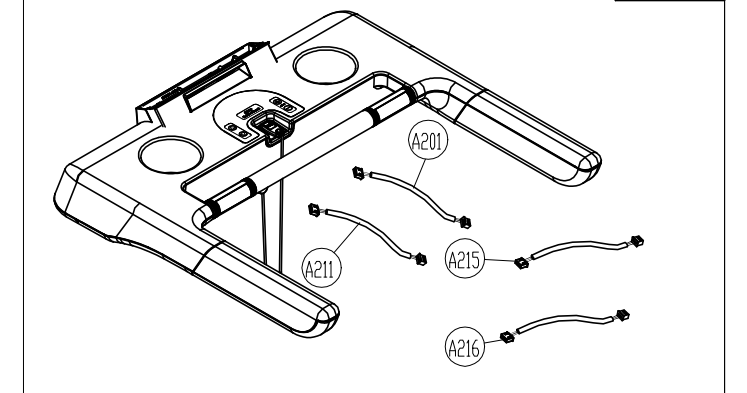

No.	Diagram	Tool Needed	Part Number	components Number
1	TBX-F101B	LED	⓪3 ~ ⓪30 Ⓐ101 ~ Ⓐ113	701 ~ 708
2				
3	TBX-F102C		⓪251 ~ ⓪315 Ⓐ201 ~ Ⓐ211	730 ~ 744
4	TBX-F102D		⓪352 ~ ⓪536 Ⓐ301 ~ Ⓐ386	761 ~ 802
5	TBX-F101F		⓪01 ~ ⓪39	U701 ~ U707
6	TBX-F102E	OPTIONS	⓪01 ~ ⓪28	D401 ~ D407
7	TBR-F101G	OPTIONS SA WELL+	⓪01 ~ ⓪24	Y710
8	TBX-F101G	OPTIONS FAN	⓪02 ~ ⓪22	F401 ~ F407
9	TBX-F101H	OPTIONS	⓪01 ~ ⓪30	J401 ~ J404

CHANGE DATE	CHANGE DESCRIPTION	CHANGE NO.	NAME
2025.10.14	▲ 新增線控器選配		張又仁

SportsArt
FITNESS

RESTRICTED USAGE ,
PLEASE DON'T FORWARD TO ANYONE WHO ISN'T AUTHORIZED

DRAWN BY	UNITS	MM	SALES BLOW UP DIAGRAM	DIAGRAM NO.	TBX-F102A-A
	QTY	1			T663
VERIFIED BY	VERSION	A0	XX	MODEL	
	RATIO	1:12			

730 LED

730 16"

CHANGE DATE	CHANGE DESCRIPTION	CHANGE NO.	NAME	 RESTRICTED USAGE , PLEASE DON'T FORWARD TO ANYONE WHO ISN'T AUTHORIZED	DRAWN BY	UNITS	MM	SALES BLOW UP DIAGRAM	DIAGRAM NO.	TBX-F102C-A
2026.01.06	新增TFT 料件		張又仁		VERIFIED BY	QTY	1			T663
						VERSION	A1	XX		T663-TFT
						RATIO	1:12			