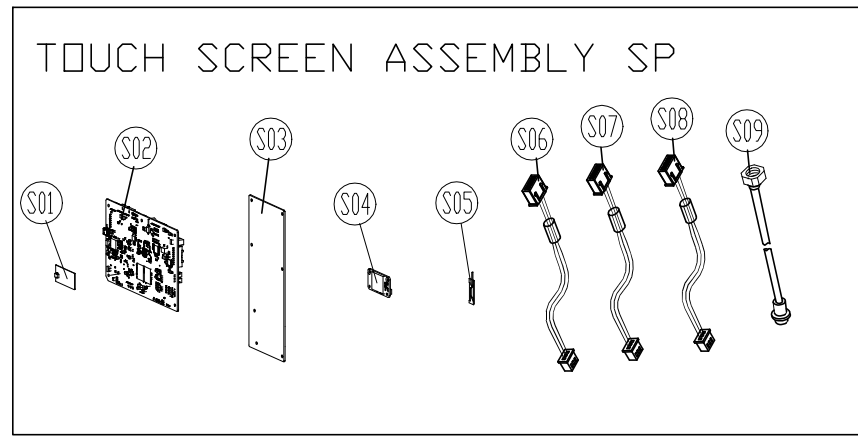

CHANGE DATE	CHANGE DESCRIPTION	CHANGE NO.	NAME

SportsArt
FITNESS

RESTRICTED USAGE ,
PLEASE DON'T FORWARD TO ANYONE WHO ISN'T AUTHORIZED

DRAWN BY	UNITS	MM	SALES BLOW UP DIAGRAM	DIAGRAM NO.	TBX-F107A-A
	QTY	1	XX	MODEL	T663 16IN
	VERSION	A0			
	RATIO	1:12			