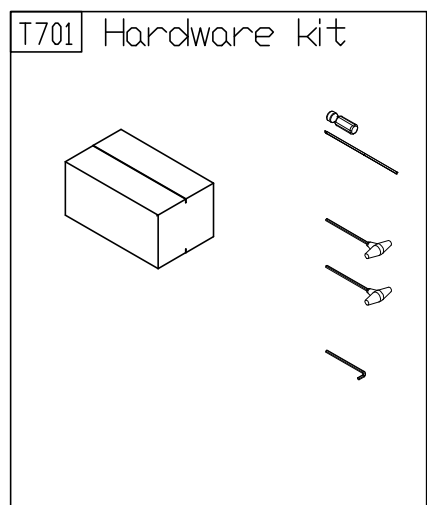

No.	Diagram	Tool Needed	Part Number	components Number
1	TBX-F101B	LED	⓪3 ~ ⓪30 Ⓐ101 ~ Ⓐ113	701 ~ 708
2				
3	TBX-F102C		⓪251 ~ ⓪315 Ⓐ201 ~ Ⓐ211	730 ~ 744
4	TBX-F102D		⓪352 ~ ⓪536 Ⓐ301 ~ Ⓐ386	761 ~ 802
5	TBX-F101F		⓪01 ~ ⓪39	U701 ~ U707
6	TBX-F102E	OPTIONS	⓪01 ~ ⓪28	D401 ~ D407
7	TBR-F101G	OPTIONS SA WELL+	⓪01 ~ ⓪24	Y710
8	TBX-F101G	OPTIONS FAN	⓪02 ~ ⓪22	F401 ~ F407
9	TBX-F101H	OPTIONS	⓪01 ~ ⓪30	J401 ~ J404