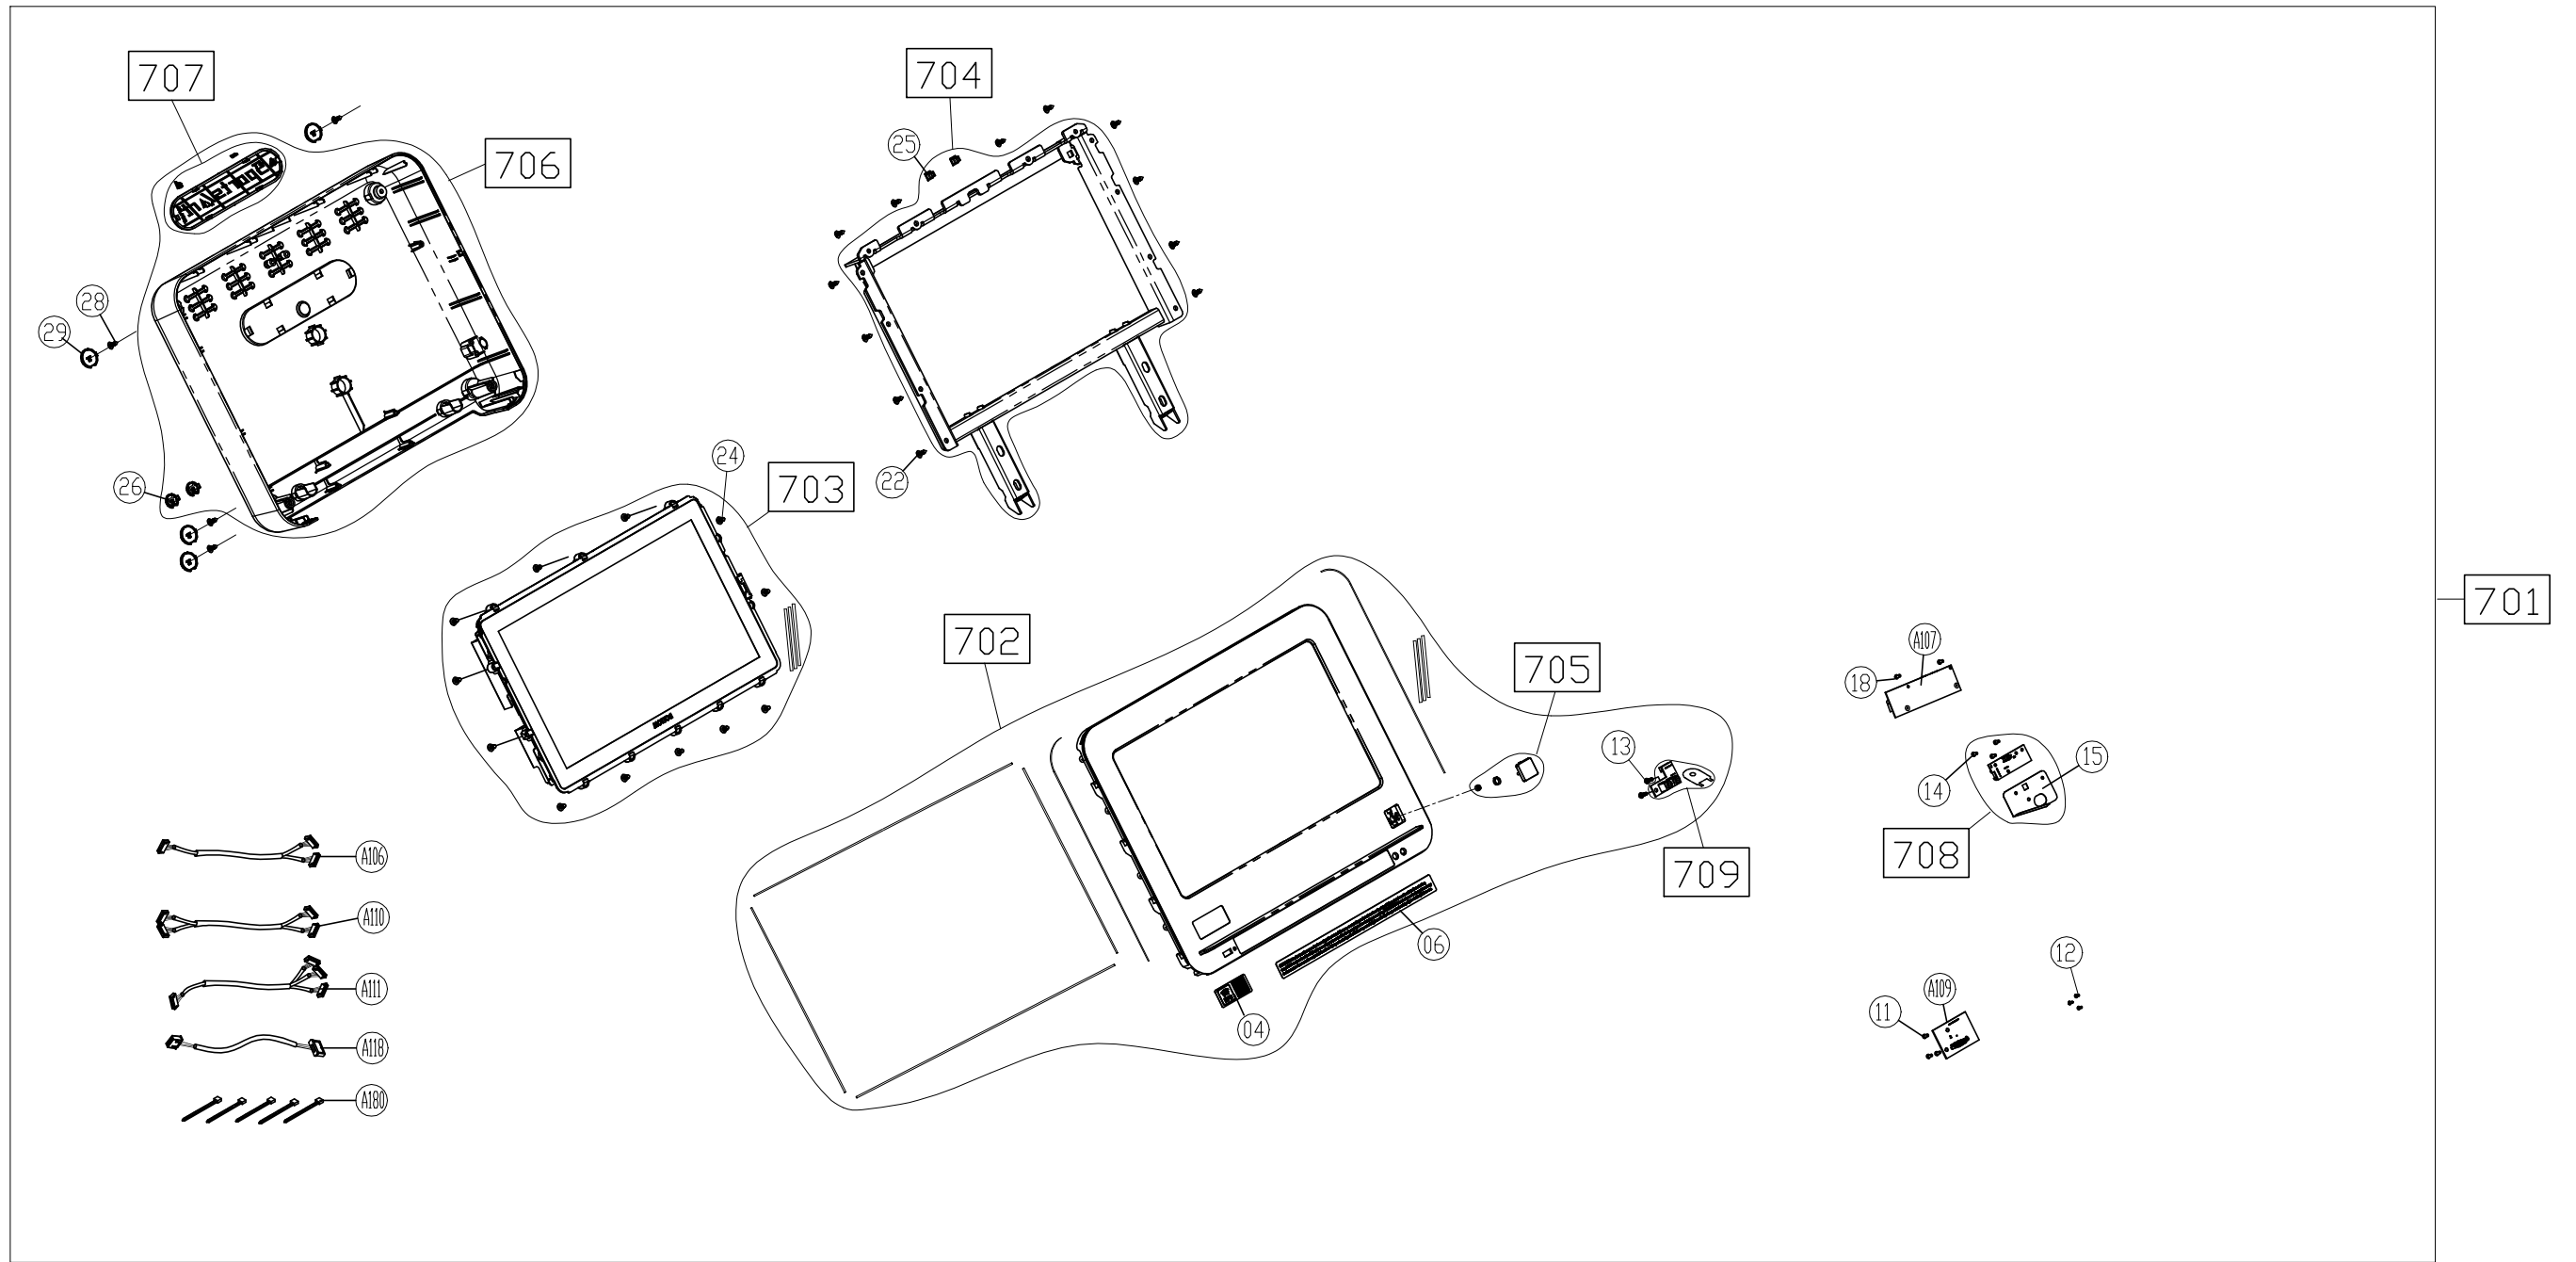

CHANGE DATE	CHANGE DESCRIPTION	CHANGE NO.	NAME

SportsArt
FITNESS

RESTRICTED USAGE ,
PLEASE DON'T FORWARD TO ANYONE WHO ISN'T AUTHORIZED

DRAWN BY	UNITS	MM	SALES BLOW UP DIAGRAM	DIAGRAM NO.	TBX-F107A-A
	QTY	1	XX	MODEL	T663 16IN
	VERSION	A0			
	RATIO	1:12			