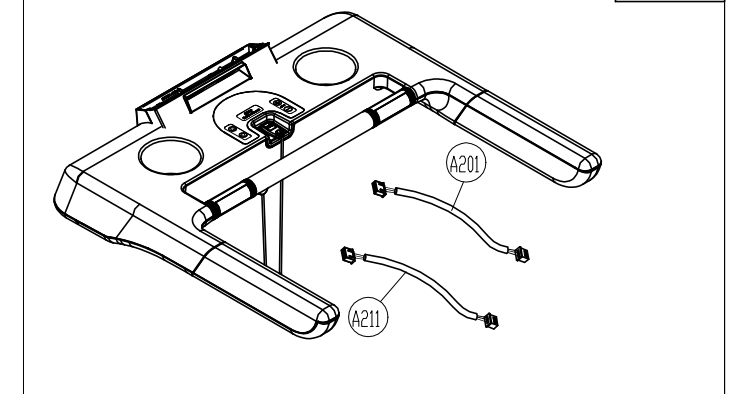

No.	Diagram	Tool Needed	Part Number	components Number
1	TBX-F101B	LED	⓪3 ~ ⓪30 Ⓐ101 ~ Ⓐ113	701 ~ 708
2				
3	TBX-F102C		⓪251 ~ ⓪315 Ⓐ201 ~ Ⓐ211	730 ~ 744
4	TBX-F102D		⓪352 ~ ⓪536 Ⓐ301 ~ Ⓐ386	761 ~ 802
5	TBX-F101F		⓪01 ~ ⓪39	U701 ~ U707
6	TBX-F102E	OPTIONS	⓪01 ~ ⓪28	D401 ~ D407
7	TBR-F101G	OPTIONS SA WELL+	⓪01 ~ ⓪24	Y710
8	TBX-F101G	OPTIONS FAN	⓪02 ~ ⓪22	F401 ~ F407
9	TBX-F101H	OPTIONS	⓪01 ~ ⓪30	J401 ~ J404

CHANGE DATE	CHANGE DESCRIPTION	CHANGE NO.	NAME
2025.10.14	▲ 新增線控器選配		張又仁

SportsArt
FITNESS

RESTRICTED USAGE ,
PLEASE DON'T FORWARD TO ANYONE WHO ISN'T AUTHORIZED

DRAWN BY	UNITS	MM	SALES BLOW UP DIAGRAM	DIAGRAM NO.	TBX-F102A-A
	QTY	1			T663
VERIFIED BY	VERSION	A0	XX	MODEL	
	RATIO	1:12			

730 LED

730 16"

CHANGE DATE	CHANGE DESCRIPTION	CHANGE NO.	NAME	 RESTRICTED USAGE , PLEASE DON'T FORWARD TO ANYONE WHO ISN'T AUTHORIZED	DRAWN BY	UNITS	MM	SALES BLOW UP DIAGRAM	DIAGRAM NO.	TBX-F102C-A
2026.01.06	新增TFT 料件		張又仁		VERIFIED BY	QTY	1			T663
						VERSION	A1	XX		T663-TFT
						RATIO	1:12			