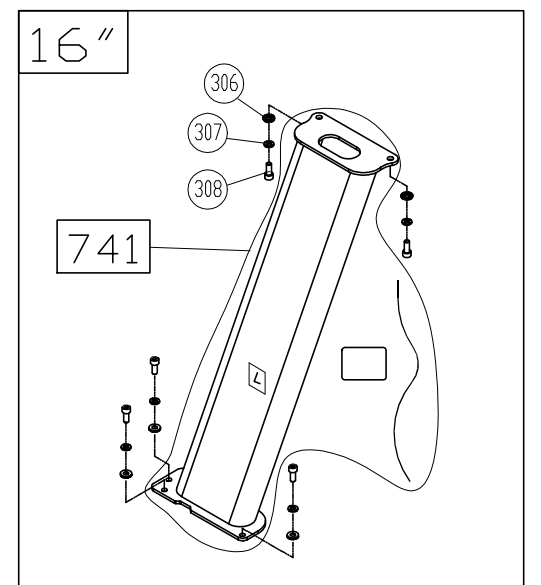

CHANGE DATE	CHANGE DESCRIPTION	CHANGE NO.	NAME	 RESTRICTED USAGE , PLEASE DON'T FORWARD TO ANYONE WHO ISN'T AUTHORIZED	DRAWN BY	UNITS	MM	SALES BLOW UP DIAGRAM	DIAGRAM NO.	TBX-F102C-A
2026.01.06	新增TFT 料件		張又仁		VERIFIED BY	QTY	1			T663
						VERSION	A1	XX		T663-TFT
						RATIO	1:12