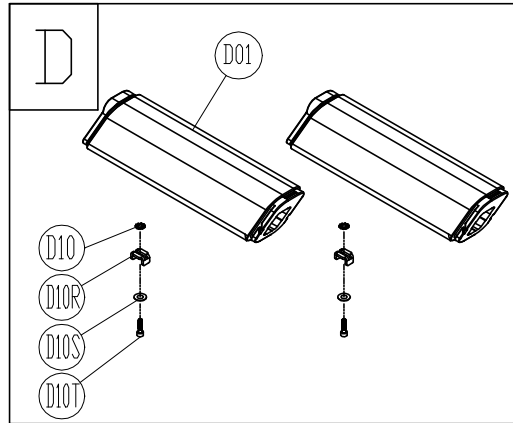

CHANGE DATE	CHANGE DESCRIPTION	CHANGE NO.	NAME

SportsArt
FITNESS

RESTRICTED USAGE ,
PLEASE DON'T FORWARD TO ANYONE WHO ISN'T AUTHORIZED

DRAWN BY	UNITS	MM	SALES BLOW UP DIAGRAM	DIAGRAM NO.	TBX-F102E-A
	QTY	1			T663/T663M T661M/T661J
	VERSION	A0	XX	MODEL	
	RATIO	1:10