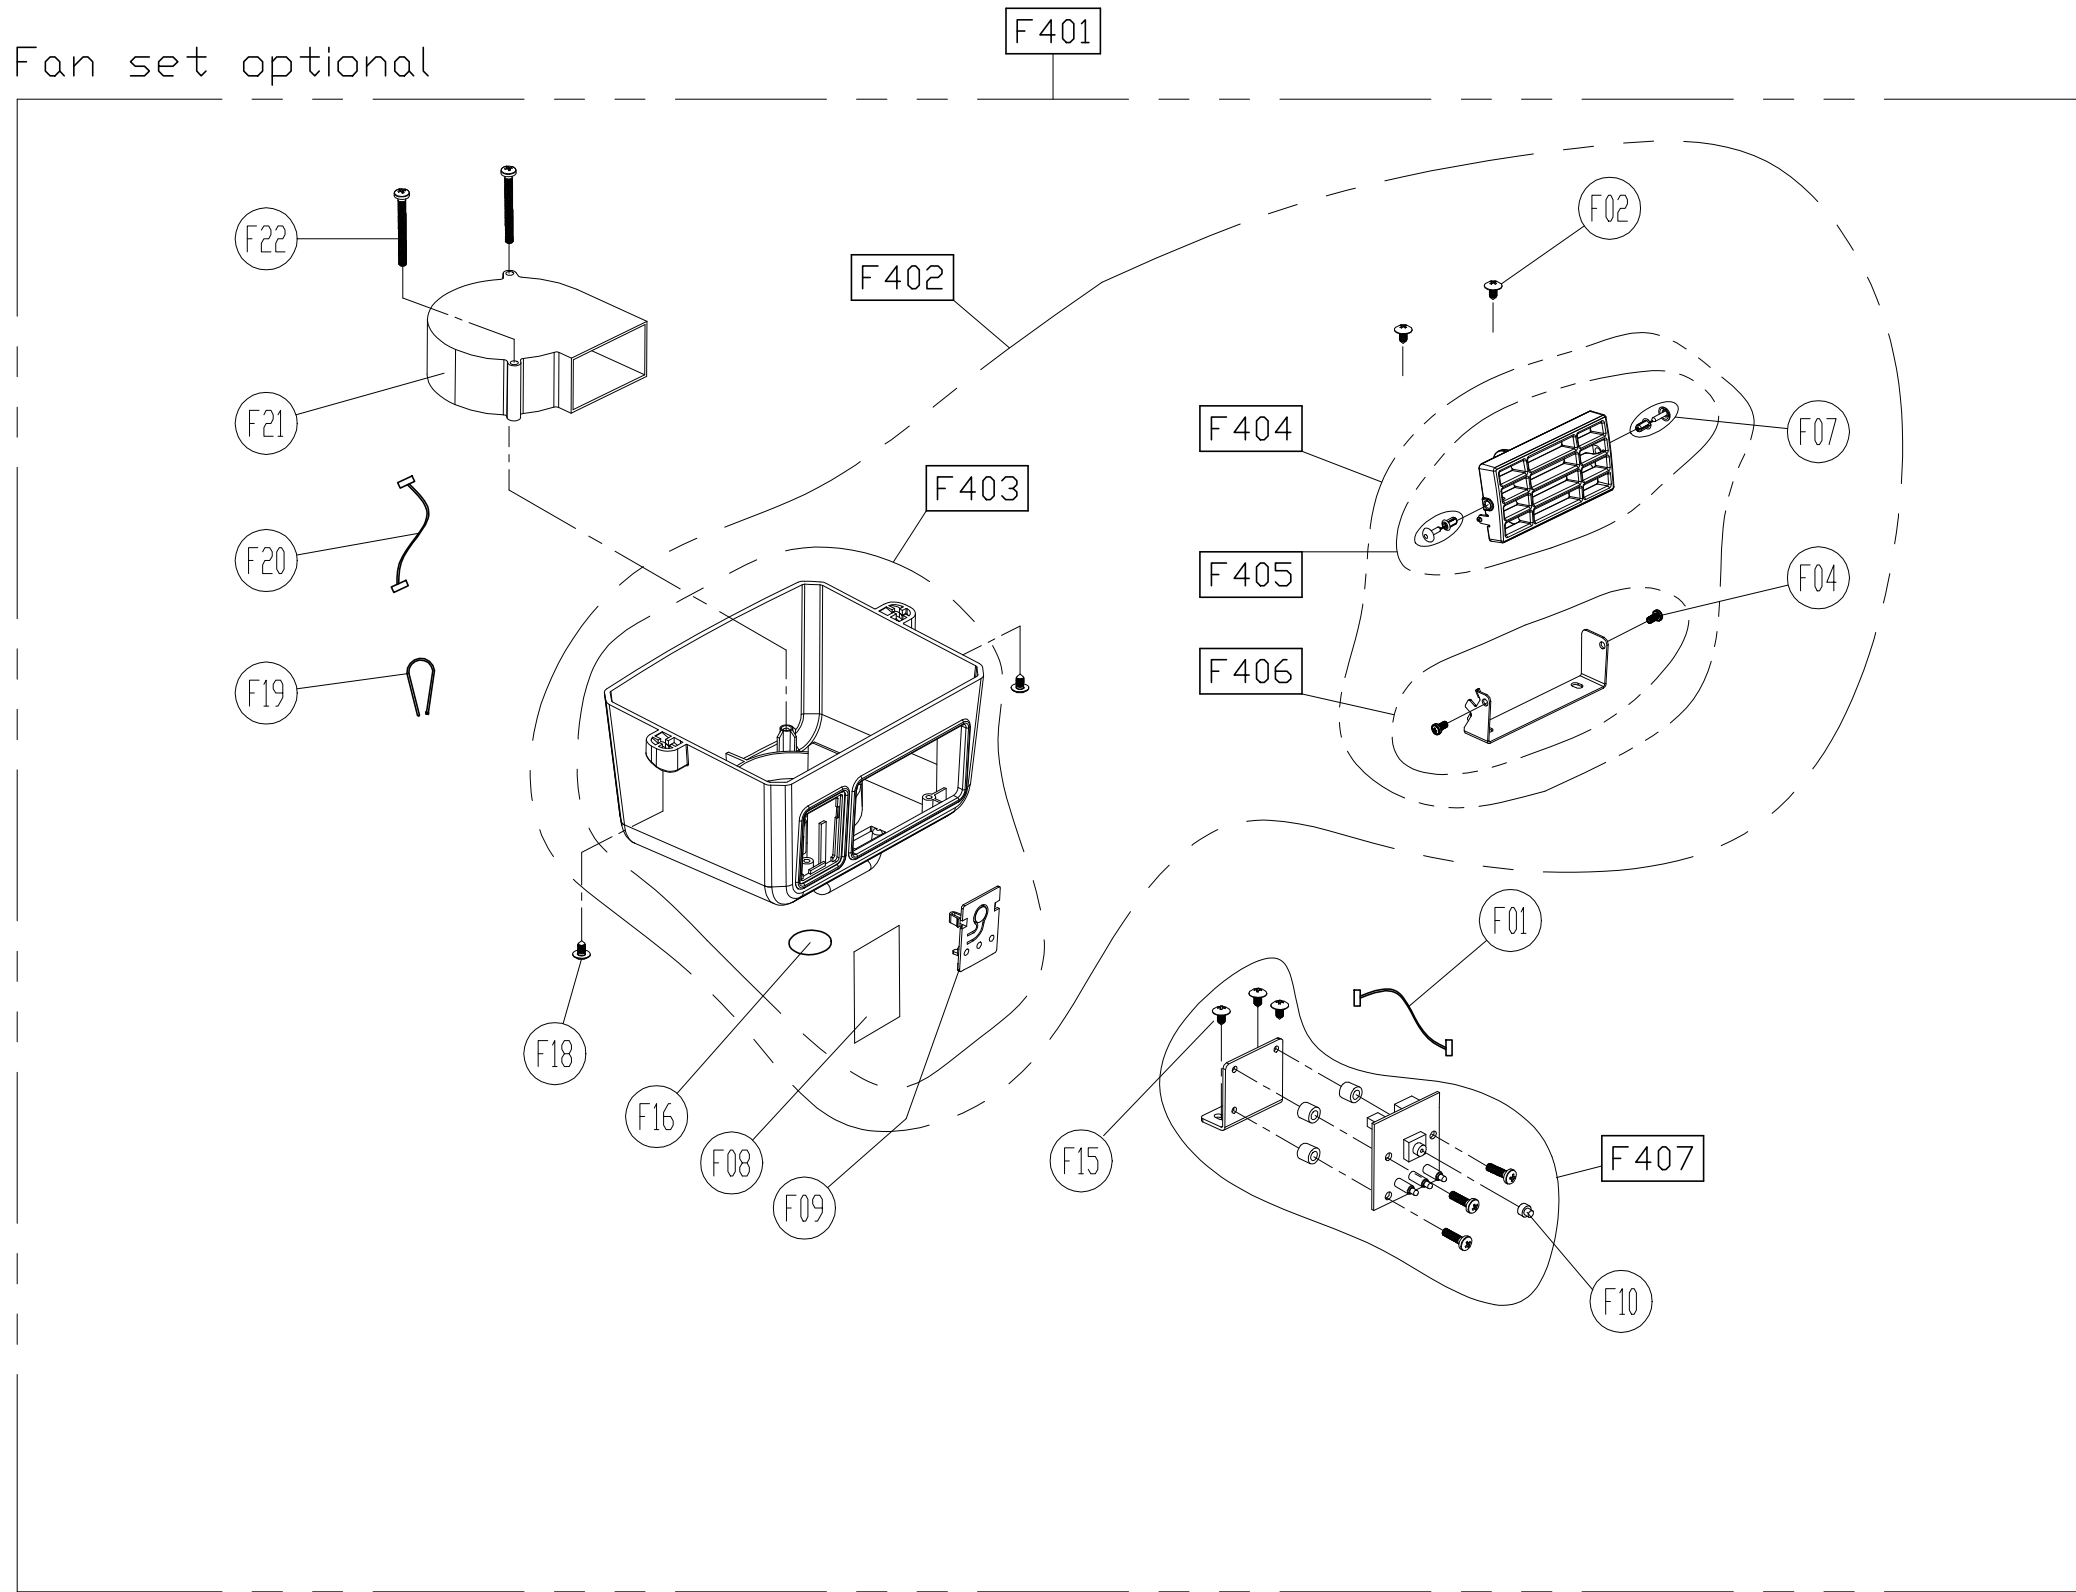

Fan set optional

CHANGE DATE	CHANGE DESCRIPTION	CHANGE NO.	NAME	SportsArt FITNESS RESTRICTED USAGE , PLEASE DON'T FORWARD TO ANYONE WHO ISN'T AUTHORIZED	DRAWN BY	UNITS	MM	SALES BLOW UP DIAGRAM	DIAGRAM NO.	TBX-F101G-A	
					VERIFIED BY	QTY	1		XX	MODEL	T665/T663
						VERSION	A0				T663M/T661J
						RATIO	1:4				T661/T661M