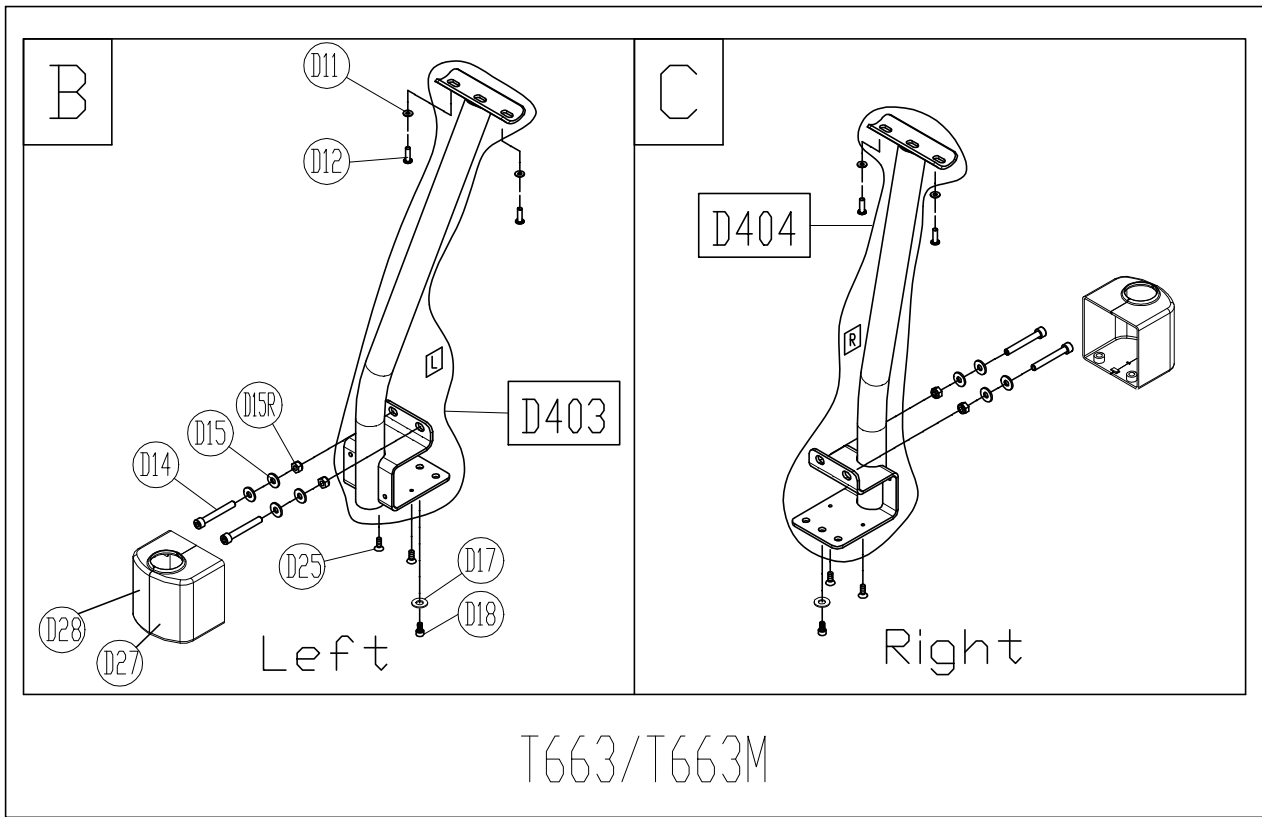

CHANGE DATE	CHANGE DESCRIPTION	CHANGE NO.	NAME

SportsArt
FITNESS

RESTRICTED USAGE ,
PLEASE DON'T FORWARD TO ANYONE WHO ISN'T AUTHORIZED

DRAWN BY	UNITS	MM	SALES BLOW UP DIAGRAM	DIAGRAM NO.	TBX-F102E-A
	QTY	1			T663/T663M T661M/T661J
	VERSION	A0	XX	MODEL	
	RATIO	1:10