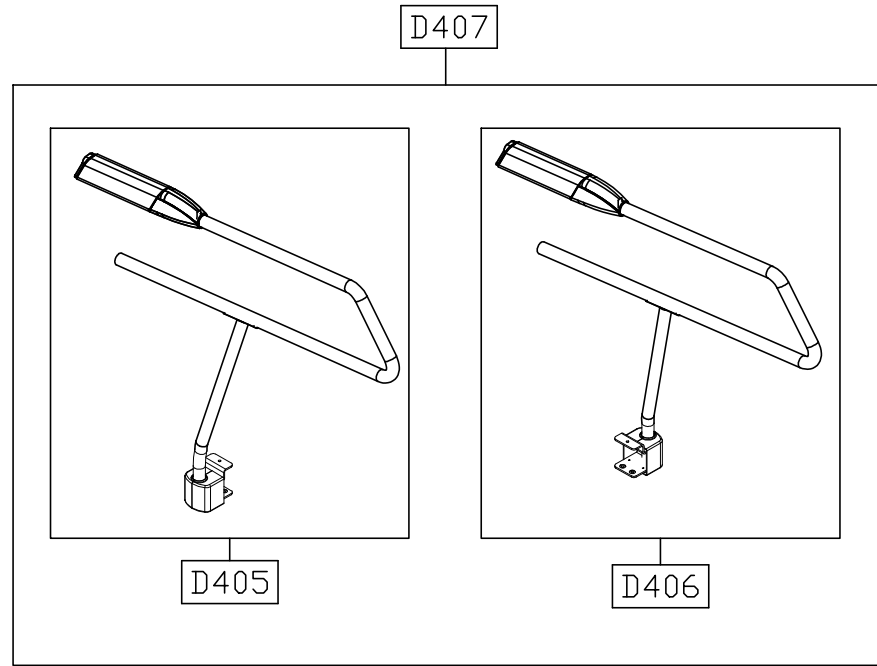

No.	Diagram	components Number	
ALL+OPTIONS	T663/T661J	D407	A*2+B+C+D
ALL	T663M/T661M	D407	A*2+B+C
Left	T663(M)/T661M(J)	D405	A*1+B+C
Right	T663(M)/T661M(J)	D406	A*1+B+C