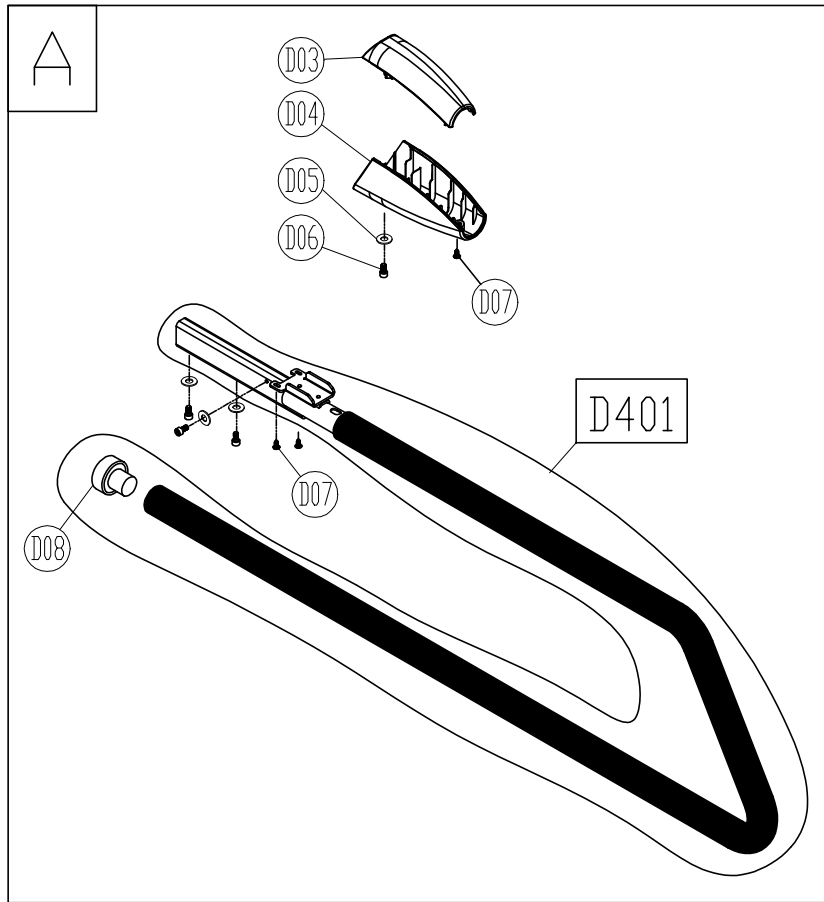

CHANGE DATE	CHANGE DESCRIPTION	CHANGE NO.	NAME
2025.10.14	▲ 新增線控器選配		張又仁

SportsArt
FITNESS

RESTRICTED USAGE ,
PLEASE DON'T FORWARD TO ANYONE WHO ISN'T AUTHORIZED

DRAWN BY	UNITS	MM	SALES BLOW UP DIAGRAM	DIAGRAM NO.	TBX-F102A-A
	QTY	1			T663
VERIFIED BY	VERSION	A0	XX	MODEL	
	RATIO	1:12			

730 LED

730 16"

CHANGE DATE	CHANGE DESCRIPTION	CHANGE NO.	NAME	 RESTRICTED USAGE , PLEASE DON'T FORWARD TO ANYONE WHO ISN'T AUTHORIZED	DRAWN BY	UNITS	MM	SALES BLOW UP DIAGRAM	DIAGRAM NO.	TBX-F102C-A
2026.01.06	新增TFT 料件		張又仁		VERIFIED BY	QTY	1			T663
						VERSION	A1	XX		T663-TFT
						RATIO	1:12			

CHANGE DATE	CHANGE DESCRIPTION	CHANGE NO.	NAME	 RESTRICTED USAGE , PLEASE DON'T FORWARD TO ANYONE WHO ISN'T AUTHORIZED	DRAWN BY	UNITS	MM	SALES BLOW UP DIAGRAM	DIAGRAM NO.	TBX-F102D-A	
2026.01.06	▲ 新增TFT 料件		張又仁			QTY	1				T663
2026.05.12	▲ 取消 [779] , 新增(458)(466)	02-20260202M	張又仁			VERSION	A2	XX		MODEL	T663-TFT
						VERIFIED BY	RATIO	1:16			