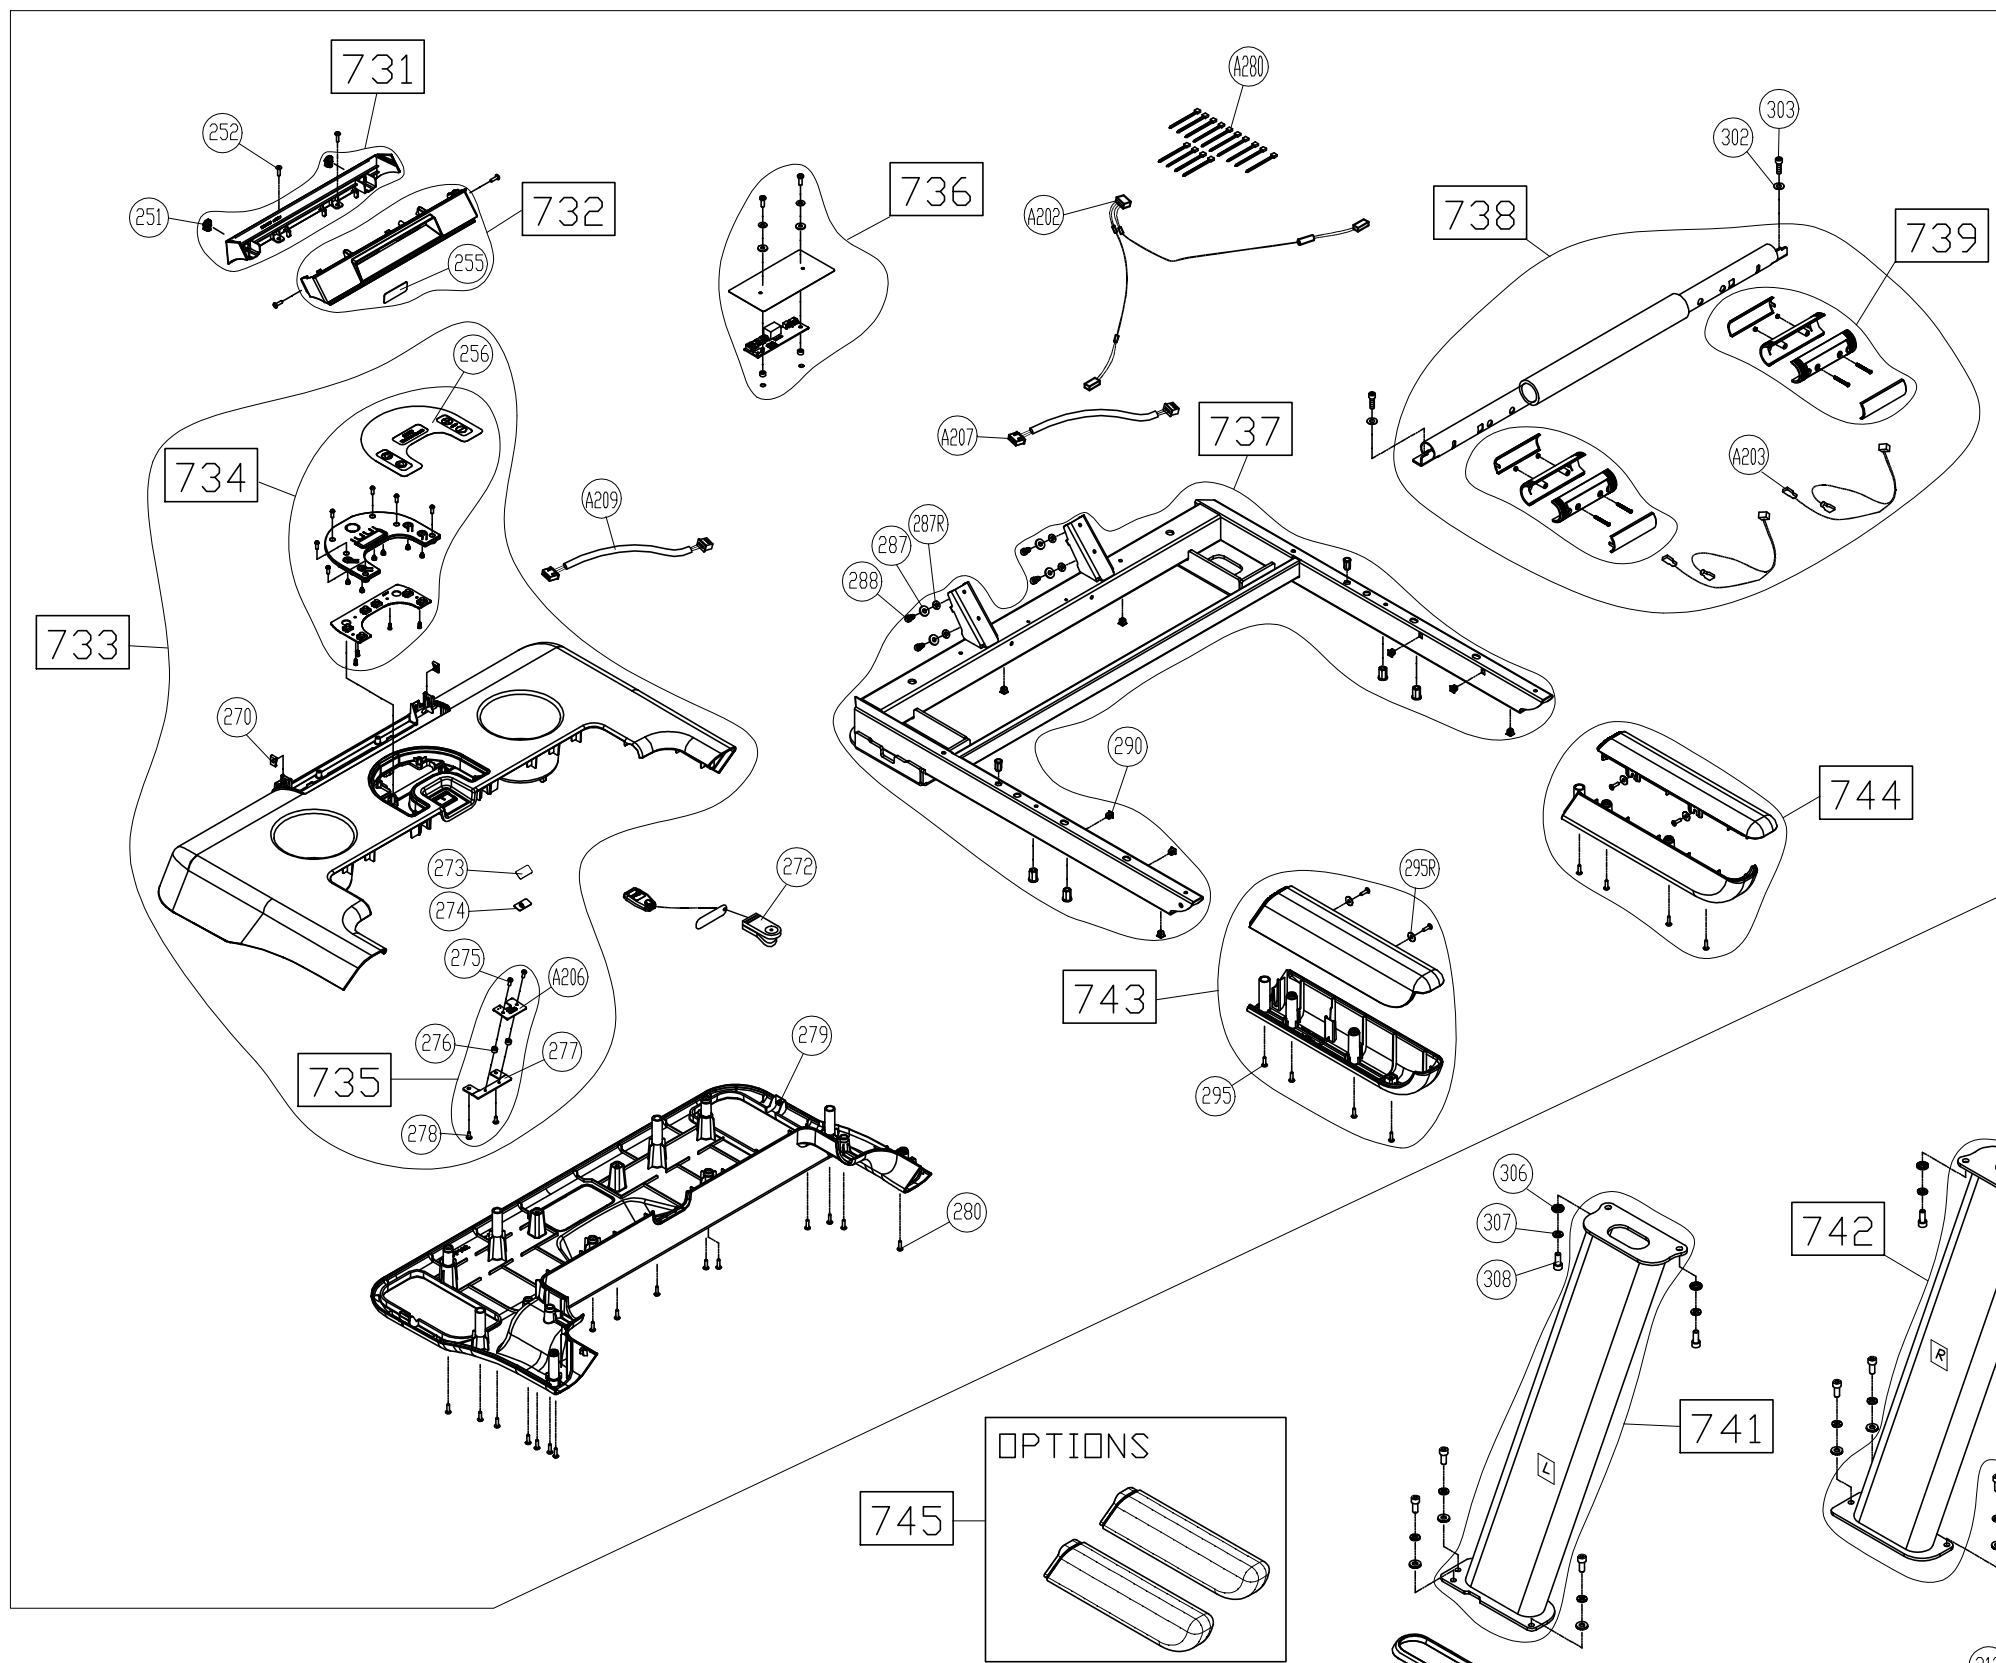

No.	Diagram	Tool Needed	Part Number	components Number
1	TBX-F101B	LED	⓪3 ~ ⓪30 Ⓐ101 ~ Ⓐ113	701 ~ 708
2				
3	TBX-F102C		⓪251 ~ ⓪315 Ⓐ201 ~ Ⓐ211	730 ~ 744
4	TBX-F102D		⓪352 ~ ⓪536 Ⓐ301 ~ Ⓐ386	761 ~ 802
5	TBX-F101F		⓪01 ~ ⓪39	U701 ~ U707
6	TBX-F102E	OPTIONS	⓪01 ~ ⓪28	D401 ~ D407
7	TBR-F101G	OPTIONS SA WELL+	⓪01 ~ ⓪24	Y710
8	TBX-F101G	OPTIONS FAN	⓪02 ~ ⓪22	F401 ~ F407
9	TBX-F101H	OPTIONS	⓪01 ~ ⓪30	J401 ~ J404

730 LED

730 16"

CHANGE DATE	CHANGE DESCRIPTION	CHANGE NO.	NAME	 RESTRICTED USAGE , PLEASE DON'T FORWARD TO ANYONE WHO ISN'T AUTHORIZED	DRAWN BY	UNITS	MM	SALES BLOW UP DIAGRAM	DIAGRAM NO.	TBX-F102C-A
2026.01.06	新增TFT 料件		張又仁		VERIFIED BY	QTY	1			T663
						VERSION	A1	XX		T663-TFT
						RATIO	1:12			