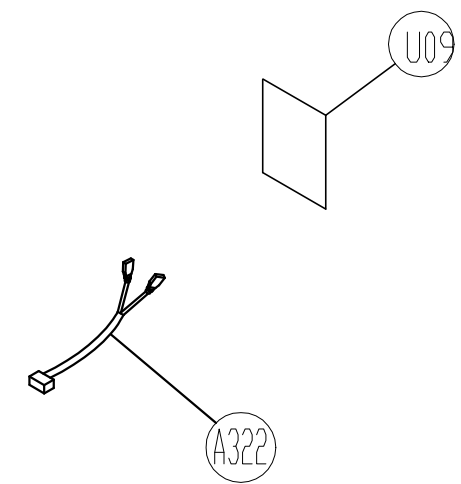

CHANGE DATE	CHANGE DESCRIPTION	CHANGE NO.	NAME	SportsArt FITNESS RESTRICTED USAGE , PLEASE DON'T FORWARD TO ANYONE WHO ISN'T AUTHORIZED	DRAWN BY	UNITS	MM	SALES BLOW UP DIAGRAM	DIAGRAM NO.	TBX-F101B-A	
							QTY	1			T665/T663
						VERIFIED BY	VERSION	A0	XX	MODEL	T661(J)
							RATIO	1:6			(LED)

CHANGE DATE	CHANGE DESCRIPTION	CHANGE NO.	NAME	 RESTRICTED USAGE , PLEASE DON'T FORWARD TO ANYONE WHO ISN'T AUTHORIZED	DRAWN BY	UNITS	MM	SALES BLOW UP DIAGRAM	DIAGRAM NO.	TBX-F101F-A	
					VERIFIED BY	QTY	1				T665/T663
						VERSION	A0		XX	MODEL	
						RATIO	1:4				

Fan set optional

CHANGE DATE	CHANGE DESCRIPTION	CHANGE NO.	NAME	<p>SportsArt FITNESS</p> <p>RESTRICTED USAGE , PLEASE DON'T FORWARD TO ANYONE WHO ISN'T AUTHORIZED</p>	DRAWN BY	UNITS	MM	SALES BLOW UP DIAGRAM	DIAGRAM NO.	TBX-F101G-A	
					VERIFIED BY	QTY	1		XX	MODEL	T665/T663
						VERSION	A0				T663M/T661J
						RATIO	1:4				T661/T661M

CHANGE DATE	CHANGE DESCRIPTION	CHANGE NO.	NAME	 <p>RESTRICTED USAGE , PLEASE DON'T FORWARD TO ANYONE WHO ISN'T AUTHORIZED</p>	DRAWN BY	UNITS	MM	SALES BLOW UP DIAGRAM	DIAGRAM NO.	TBX-F107B-A
					VERIFIED BY	QTY	1			T663 16IN
						VERSION	A0	XX		MODEL
						RATIO	1:9			