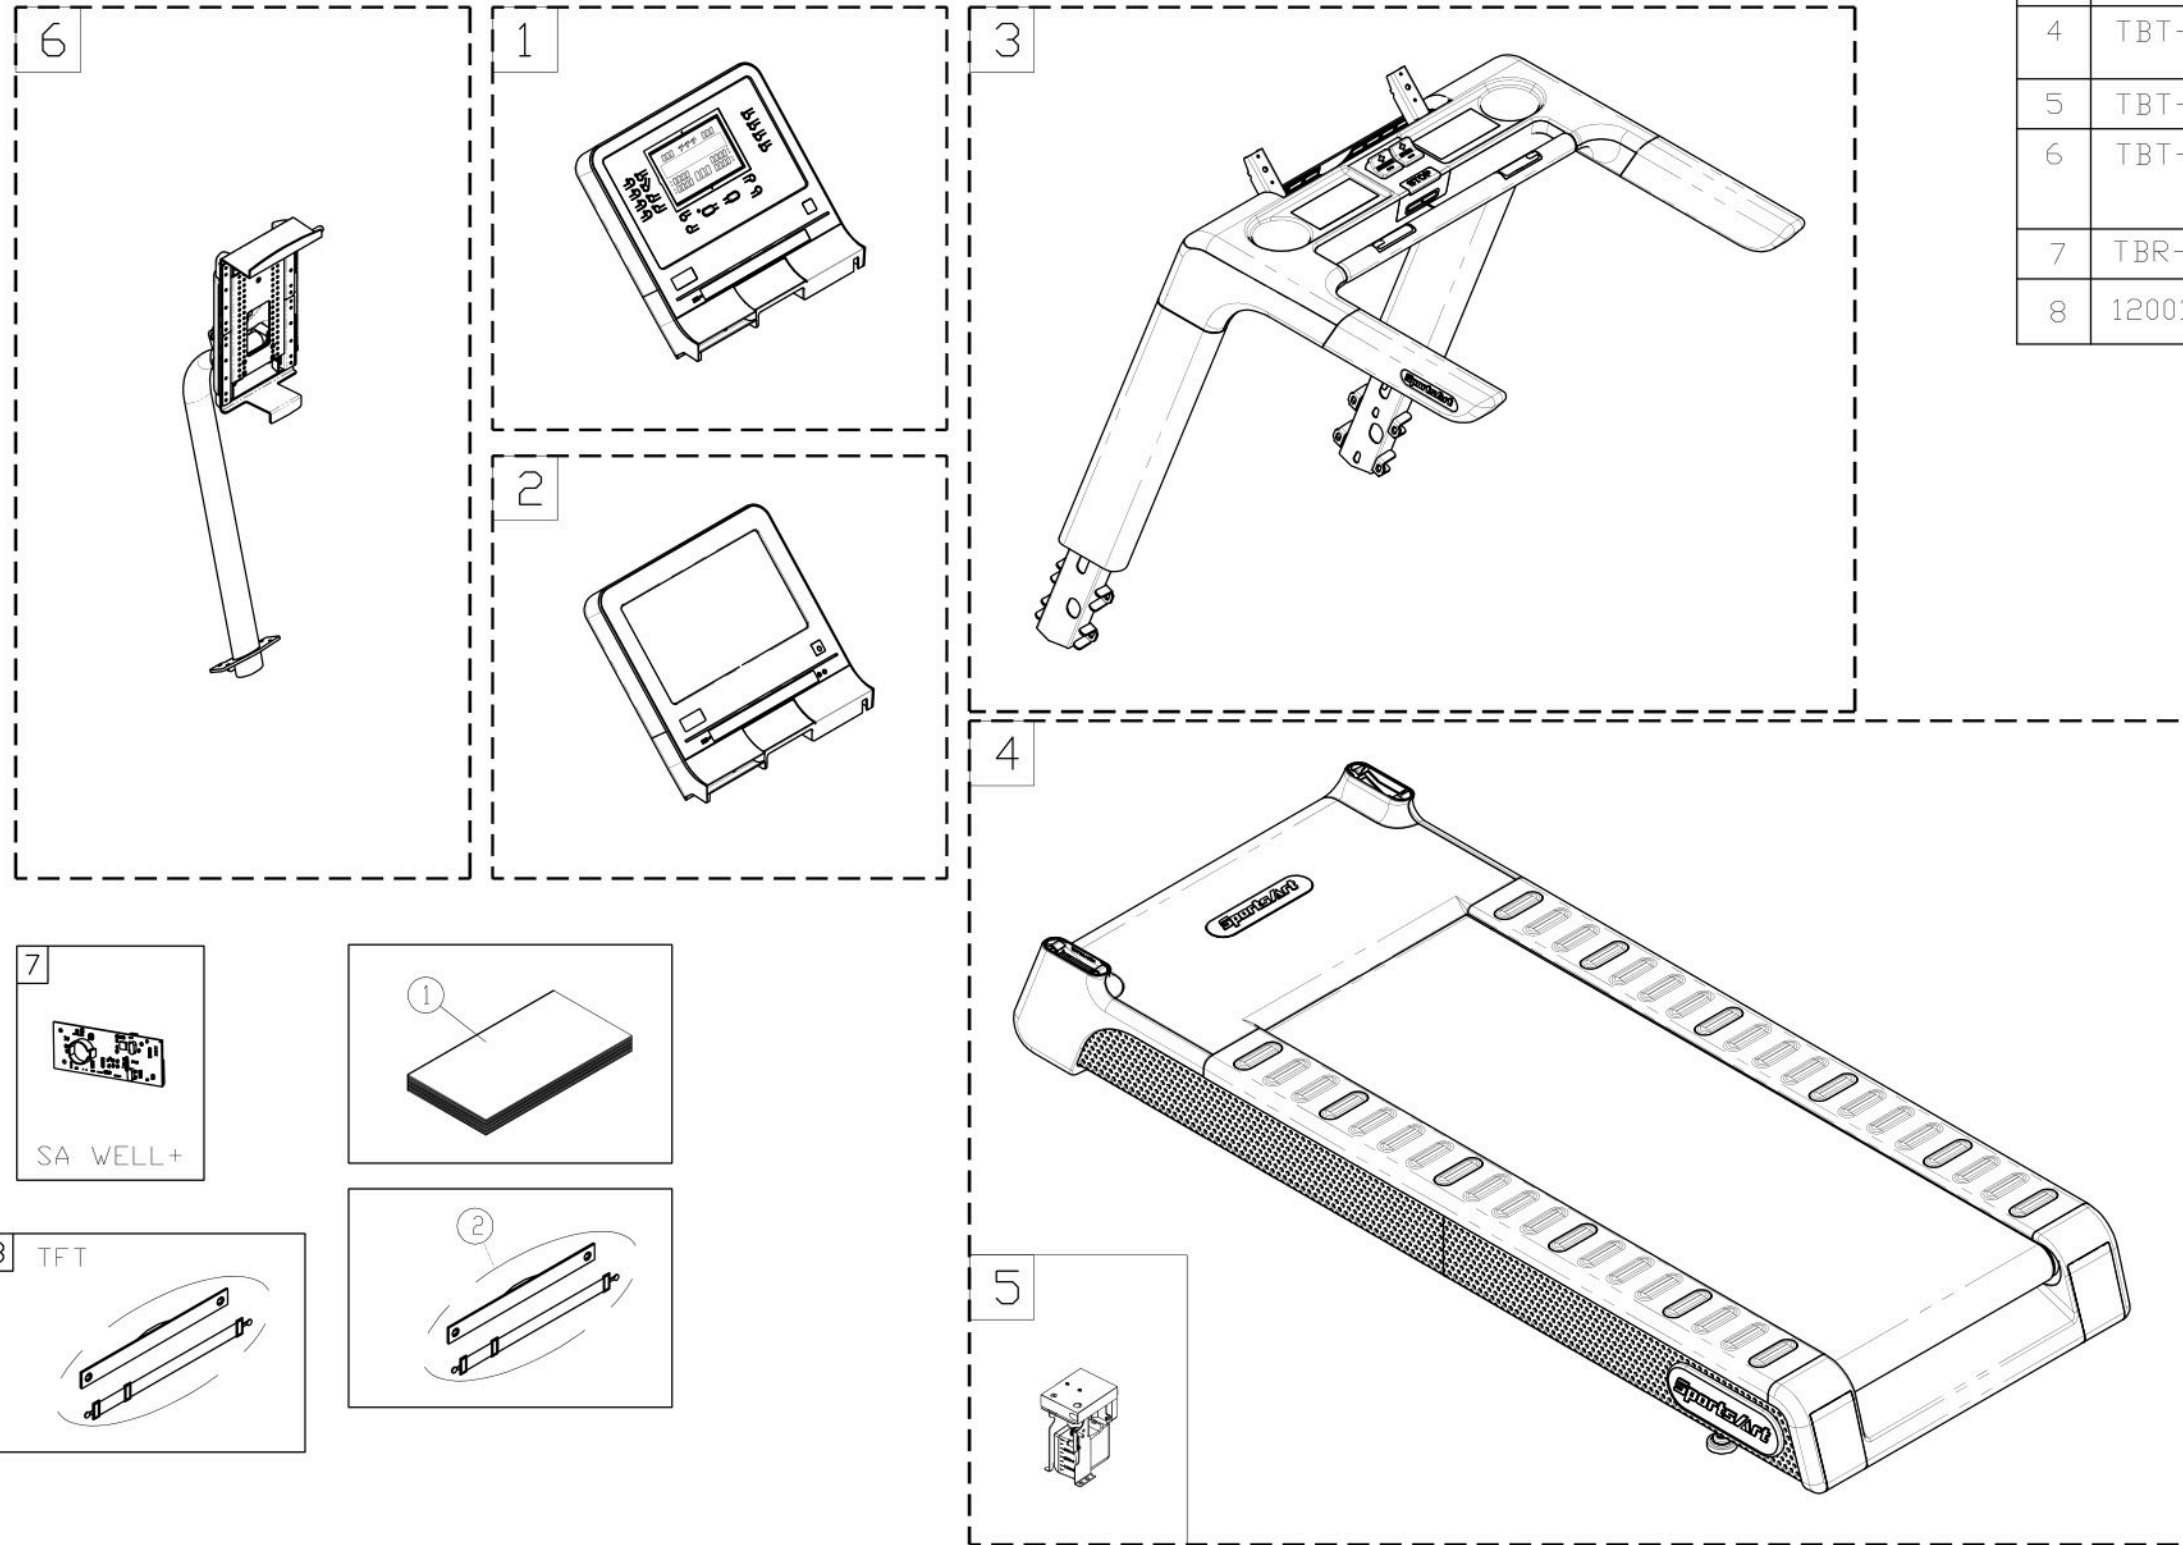

No.	Diagram	Tool Needed	Part Number	components Number
1	TBT-F103B	LCD	① ~ ④⑨ A101 ~ A120	701 ~ 711
2	TBT-F103C	16"	① ~ ④⑨ A101 ~ A118	J701 ~ J711
3	TBT-F103D		⑧0 ~ ⑧② A201 ~ A217	730 ~ 752
4	TBT-F103E		②0② ~ ④2⑨ A301 ~ A351	760 ~ 812
5	TBT-F101F	注油系統	U01 ~ U38	U701 ~ U707
6	TBT-F101G	外掛電視架 OPTIONS	C01 ~ C70	C401 ~ C411 CCC
7	TBR-F101G	OPTIONS	Y01 ~ Y24	Y710
8	1200151200	BLE Transmitter Belt OPTIONS<TFT>		

CHANGE DATE	CHANGE DESCRIPTION	CHANGE NO.	NAME	DRAWN BY	UNITS	MM	SALES BLOW UP DIAGRAM	DIAGRAM NO.	TBT-F103A-A
					QTY	1			T674L
					VERSION	A0	XX	MODEL	
					RATIO	1:7			

**SportsArt**  
FITNESS

RESTRICTED USAGE,  
PLEASE DON'T FORWARD TO ANYONE WHO ISN'T AUTHORIZED

DRAWN BY

VERIFIED BY

CHANGE DATE	CHANGE DESCRIPTION	CHANGE NO.	NAME	<p>RESTRICTED USAGE , PLEASE DON'T FORWARD TO ANYONE WHO ISN'T AUTHORIZED</p>	DRAWN BY	UNITS	MM	SALES BLOW UP DIAGRAM	DIAGRAM NO.	TBT-F103C-A	
					VERIFIED BY	QTY	1			T674L 16IN	
						VERSION	A0	XX		MODEL	
						RATIO	1:9				

CHANGE DATE	CHANGE DESCRIPTION	CHANGE NO.	NAME	SPORTSART FITNESS	DRAWN BY	UNITS	MM	SALES BLOW UP DIAGRAM	DIAGRAM NO.	TBT-F103D-A
2023.12.29	配合安規變更, 新增 741 取消 144 145 147 A208 739 單寄	02-20230504T	高望倫	<b>SportsArt</b> <b>FITNESS</b> RESTRICTED USAGE , PLEASE DON'T FORWARD TO ANYONE WHO ISN'T AUTHORIZED	VERIFIED BY	QTY	1	XX	MODEL	T674L LCD
						VERSION	A1			T674L 16in
						RATIO	1:12			