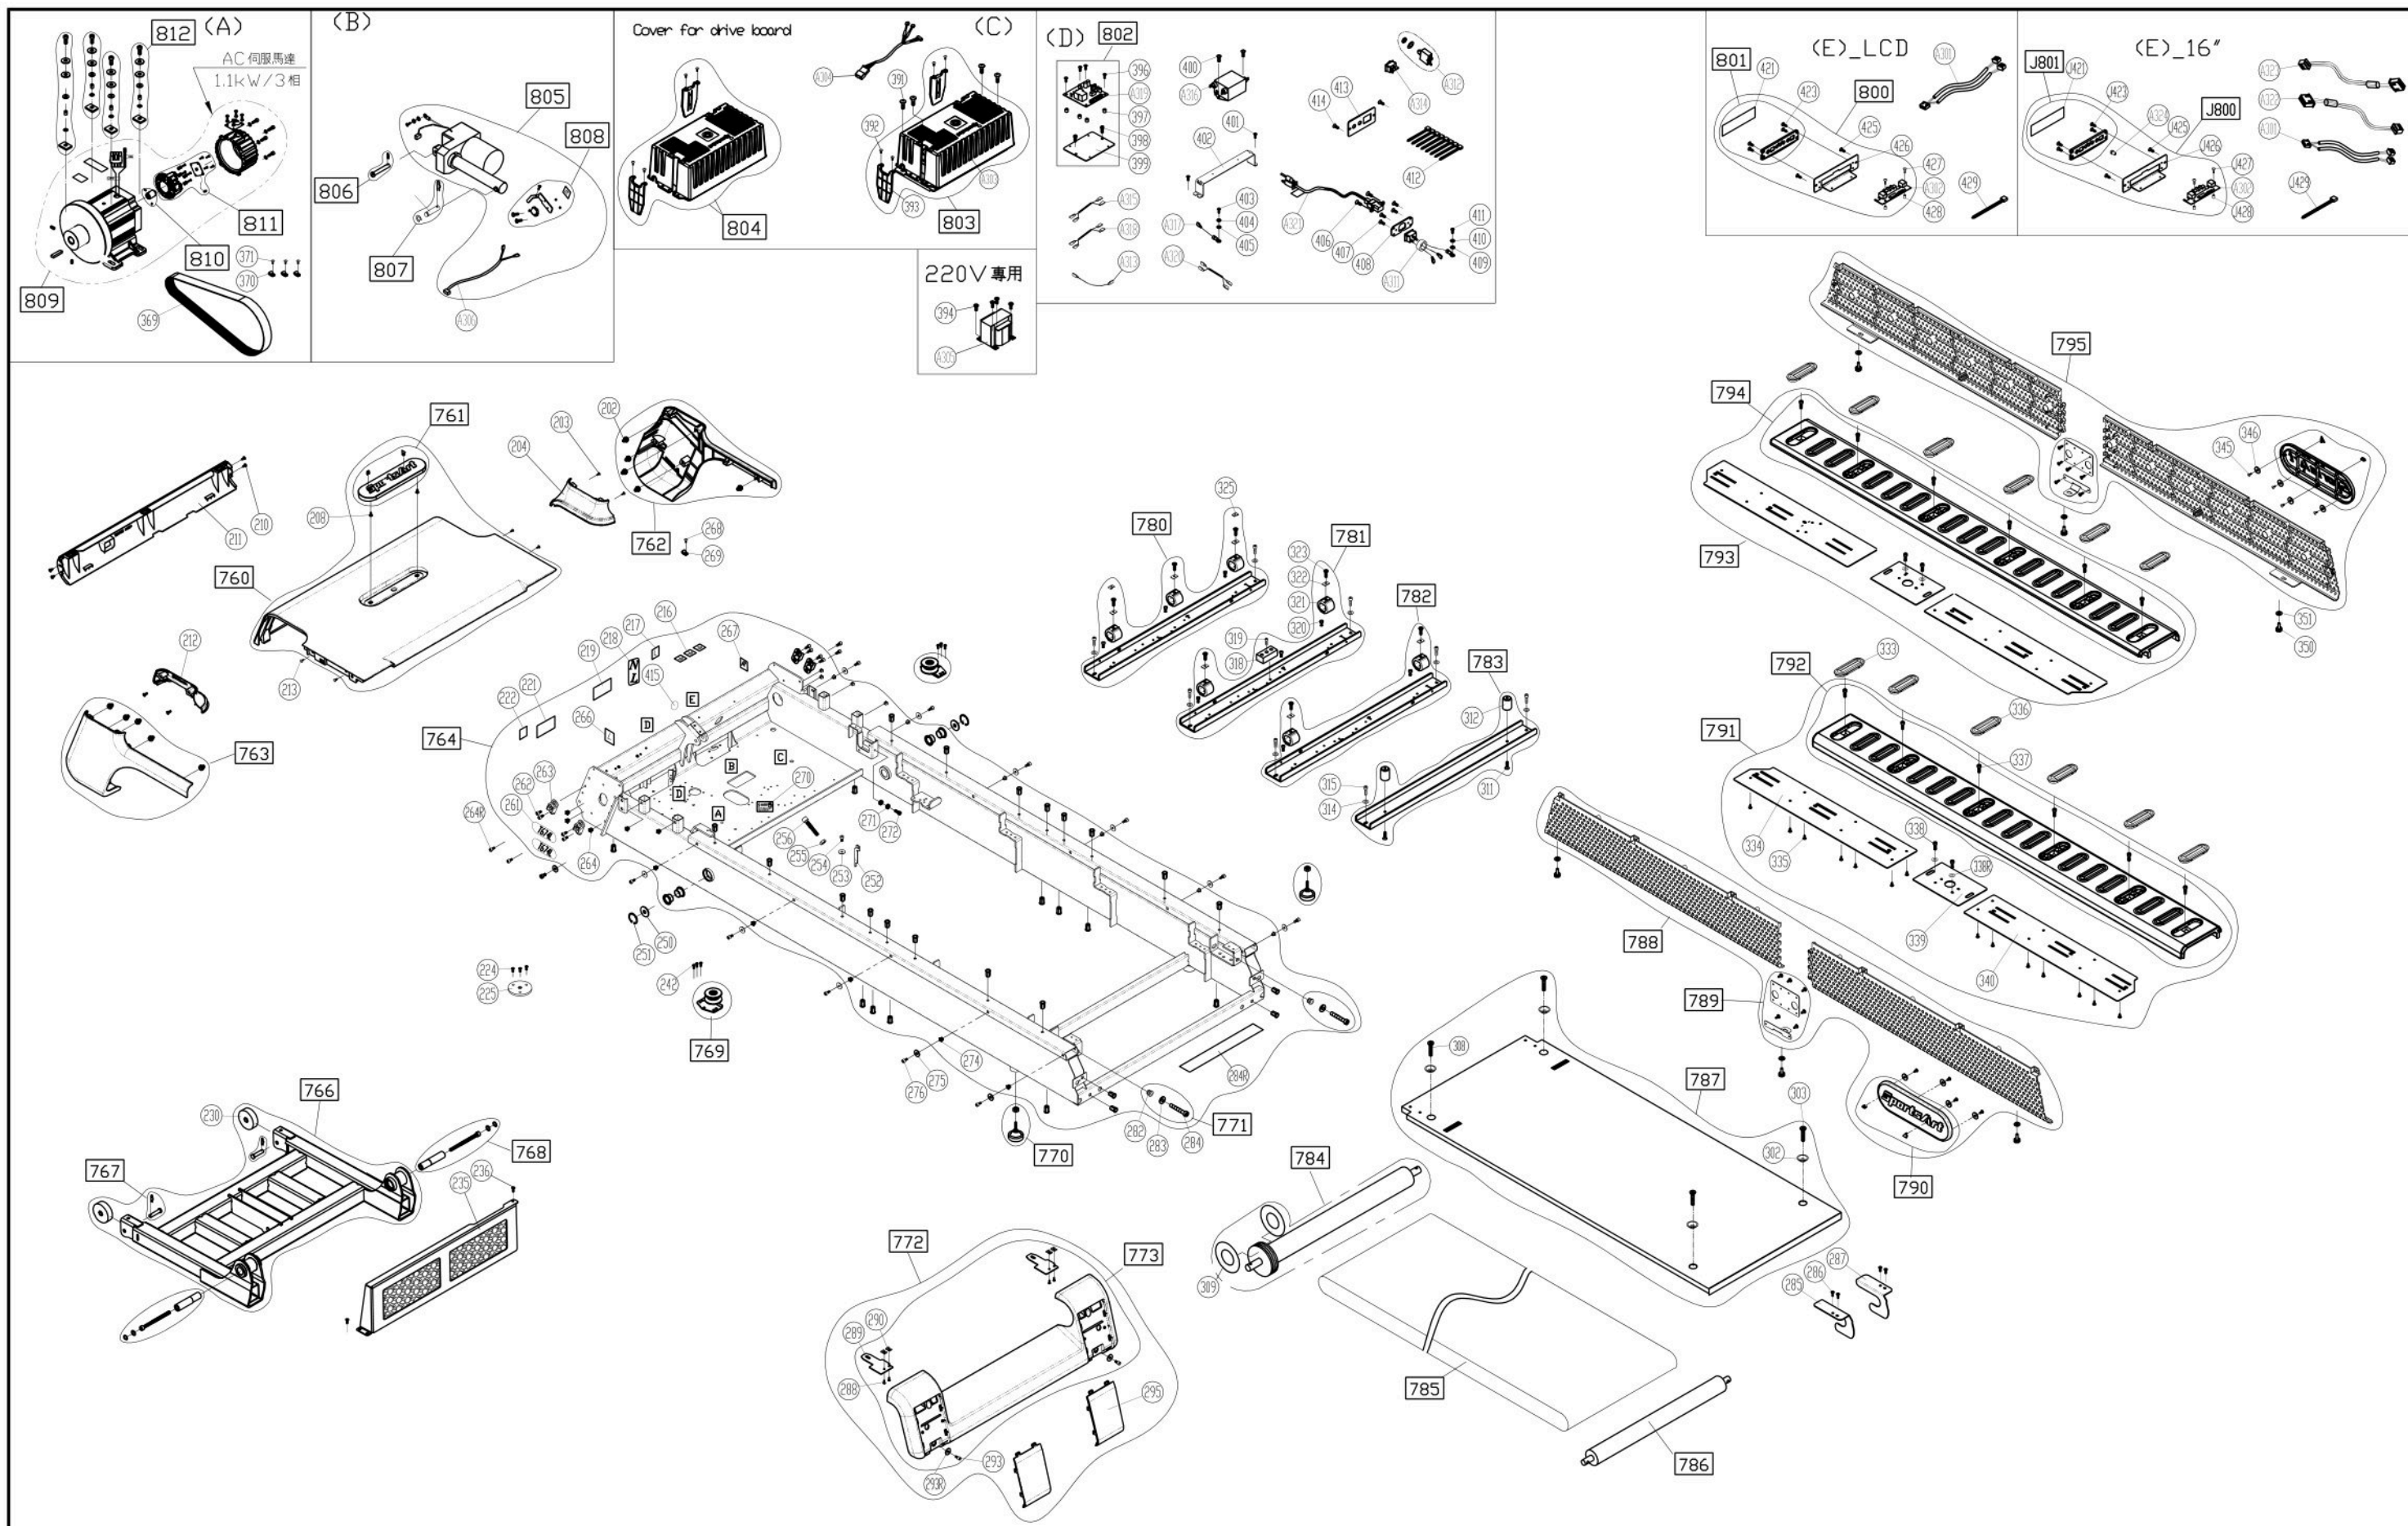

No.	Diagram	Tool Needed	Part Number	components Number
1	TBT-F103B	LCD	① ~ ④⑨ A101 ~ A120	701 ~ 711
2	TBT-F103C	16"	① ~ ④⑨ A101 ~ A118	J701 ~ J711
3	TBT-F103D		⑧0 ~ ⑧② A201 ~ A217	730 ~ 752
4	TBT-F103E		②0② ~ ④2⑨ A301 ~ A351	760 ~ 812
5	TBT-F101F	注油系統	U01 ~ U38	U701 ~ U707
6	TBT-F101G	外掛電視架 OPTIONS	C01 ~ C70	C401 ~ C411 CCC
7	TBR-F101G	OPTIONS	Y01 ~ Y24	Y710
8	1200151200	BLE Transmitter Belt OPTIONS<TFT>		

DRAWN BY

VERIFIED BY

CHANGE DATE	CHANGE DESCRIPTION	CHANGE NO.	NAME	<p>RESTRICTED USAGE , PLEASE DON'T FORWARD TO ANYONE WHO ISN'T AUTHORIZED</p>	DRAWN BY	UNITS	MM	SALES BLOW UP DIAGRAM	DIAGRAM NO.	TBT-F103C-A	
					VERIFIED BY	QTY	1			T674L 16IN	
						VERSION	A0	XX		MODEL	
						RATIO	1:9				

CHANGE DATE	CHANGE DESCRIPTION	CHANGE NO.	NAME	SPORTSART FITNESS	DRAWN BY	UNITS	MM	SALES BLOW UP DIAGRAM	DIAGRAM NO.	TBT-F103D-A
2023.12.29	配合安規變更, 新增 741 取消 144 145 147 A208 739 單寄	02-20230504T	高望倫	<b>SportsArt</b> <b>FITNESS</b> RESTRICTED USAGE , PLEASE DON'T FORWARD TO ANYONE WHO ISN'T AUTHORIZED	VERIFIED BY	QTY	1	XX	MODEL	T674L LCD
						VERSION	A1			T674L 16in
						RATIO	1:12			

CHANGE DATE	CHANGE DESCRIPTION	CHANGE NO.	NAME	 RESTRICTED USAGE , PLEASE DON'T FORWARD TO ANYONE WHO ISN'T AUTHORIZED	DRAWN BY	UNITS	MM	SALES BLOW UP DIAGRAM	DIAGRAM NO.	TBT-F103E-A	
					VERIFIED BY	QTY	1		XX	MODEL	T674L
						VERSION	A0				
						RATIO	1:18				