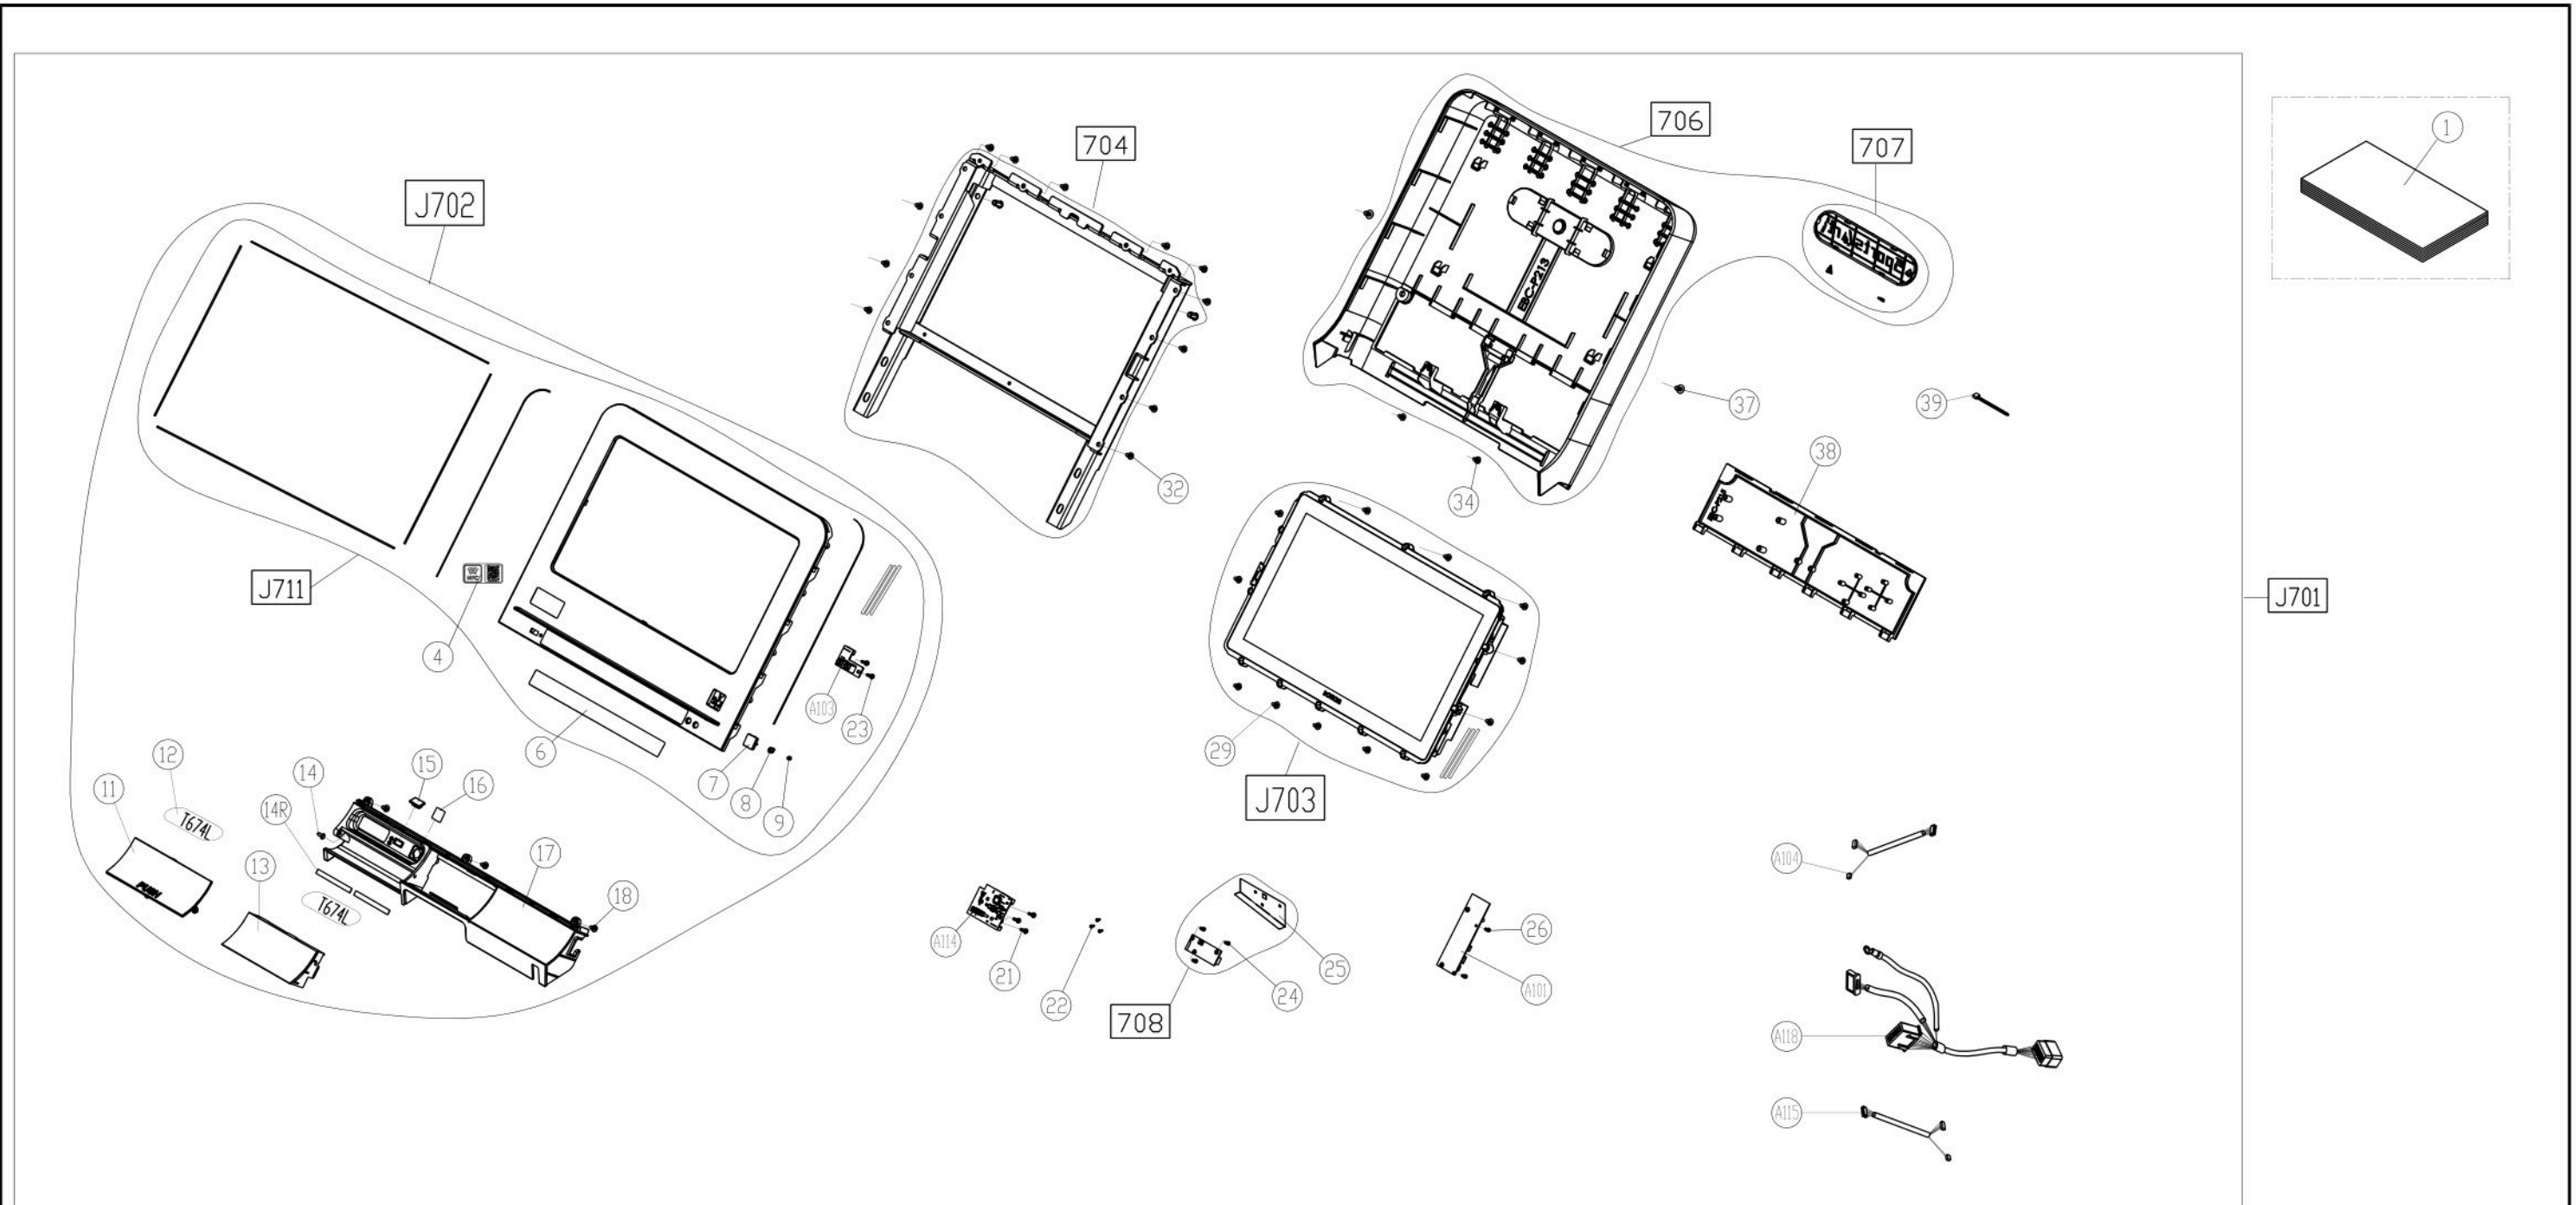

No.	Diagram	Tool Needed	Part Number	components Number
1	TBT-F103B	LCD	① ~ ④⑨ A101 ~ A120	701 ~ 711
2	TBT-F103C	16"	① ~ ④⑨ A101 ~ A118	J701 ~ J711
3	TBT-F103D		⑧0 ~ ⑧② A201 ~ A217	730 ~ 752
4	TBT-F103E		②0② ~ ④2⑨ A301 ~ A351	760 ~ 812
5	TBT-F101F	注油系統	U01 ~ U38	U701 ~ U707
6	TBT-F101G	外掛電視架 OPTIONS	C01 ~ C70	C401 ~ C411 CCC
7	TBR-F101G	OPTIONS	Y01 ~ Y24	Y710
8	1200151200	BLE Transmitter Belt OPTIONS<TFT>		

CHANGE DATE	CHANGE DESCRIPTION	CHANGE NO.	NAME	DRAWN BY	UNITS	MM	SALES BLOW UP DIAGRAM	DIAGRAM NO.	TBT-F103A-A
					QTY	1			T674L
					VERSION	A0	XX	MODEL	
					RATIO	1:7			

**SportsArt**  
FITNESS

RESTRICTED USAGE,  
PLEASE DON'T FORWARD TO ANYONE WHO ISN'T AUTHORIZED

DRAWN BY

VERIFIED BY

CHANGE DATE	CHANGE DESCRIPTION	CHANGE NO.	NAME	<p>RESTRICTED USAGE , PLEASE DON'T FORWARD TO ANYONE WHO ISN'T AUTHORIZED</p>	DRAWN BY	UNITS	MM	SALES BLOW UP DIAGRAM	DIAGRAM NO.	TBT-F103C-A	
					VERIFIED BY	QTY	1			T674L 16IN	
						VERSION	A0	XX		MODEL	
						RATIO	1:9				

CHANGE DATE	CHANGE DESCRIPTION	CHANGE NO.	NAME	 RESTRICTED USAGE , PLEASE DON'T FORWARD TO ANYONE WHO ISN'T AUTHORIZED	DRAWN BY	UNITS	MM	SALES BLOW UP DIAGRAM	DIAGRAM NO.	TBT-F103E-A	
					VERIFIED BY	QTY	1		XX	MODEL	T674L
						VERSION	A0				
						RATIO	1:18				