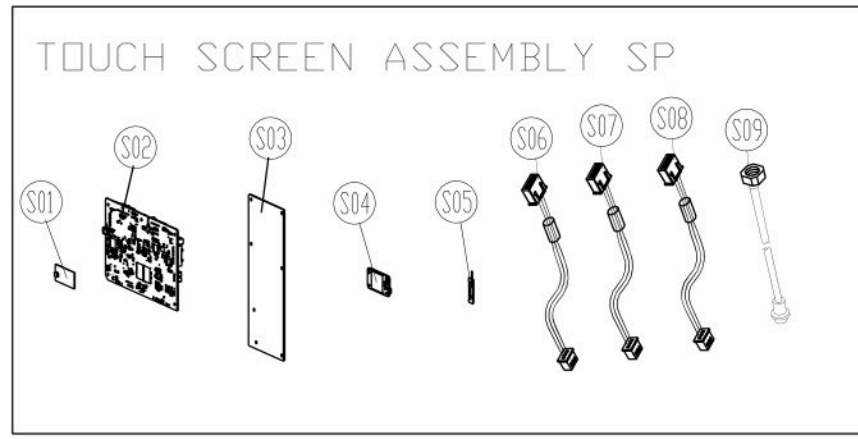

No.	Diagram	Tool Needed	Part Number	components Number
1	TBT-F103B	LCD	① ~ ④⑨ A101 ~ A120	701 ~ 711
2	TBT-F103C	16"	① ~ ④⑨ A101 ~ A118	J701 ~ J711
3	TBT-F103D		⑧0 ~ ⑧② A201 ~ A217	730 ~ 752
4	TBT-F103E		②0② ~ ④2⑨ A301 ~ A351	760 ~ 812
5	TBT-F101F	注油系統	U01 ~ U38	U701 ~ U707
6	TBT-F101G	外掛電視架 OPTIONS	C01 ~ C70	C401 ~ C411 CCC
7	TBR-F101G	OPTIONS	Y01 ~ Y24	Y710
8	1200151200	BLE Transmitter Belt OPTIONS<TFT>		

CHANGE DATE	CHANGE DESCRIPTION	CHANGE NO.	NAME	DRAWN BY	UNITS	MM	SALES BLOW UP DIAGRAM	DIAGRAM NO.	TBT-F103A-A
					QTY	1			T674L
					VERSION	A0	XX	MODEL	
					RATIO	1:7			

**SportsArt**  
FITNESS

RESTRICTED USAGE,  
PLEASE DON'T FORWARD TO ANYONE WHO ISN'T AUTHORIZED

DRAWN BY

VERIFIED BY

CHANGE DATE	CHANGE DESCRIPTION	CHANGE NO.	NAME	<p>RESTRICTED USAGE , PLEASE DON'T FORWARD TO ANYONE WHO ISN'T AUTHORIZED</p>	DRAWN BY	UNITS	MM	SALES BLOW UP DIAGRAM	DIAGRAM NO.	TBT-F103C-A	
					VERIFIED BY	QTY	1			T674L 16IN	
						VERSION	A0	XX		MODEL	
						RATIO	1:9				

CHANGE DATE	CHANGE DESCRIPTION	CHANGE NO.	NAME	 RESTRICTED USAGE , PLEASE DON'T FORWARD TO ANYONE WHO ISN'T AUTHORIZED	DRAWN BY	UNITS	MM	SALES BLOW UP DIAGRAM	DIAGRAM NO.	TBT-F103E-A	
					VERIFIED BY	QTY	1		XX	MODEL	T674L
						VERSION	A0				
						RATIO	1:18				