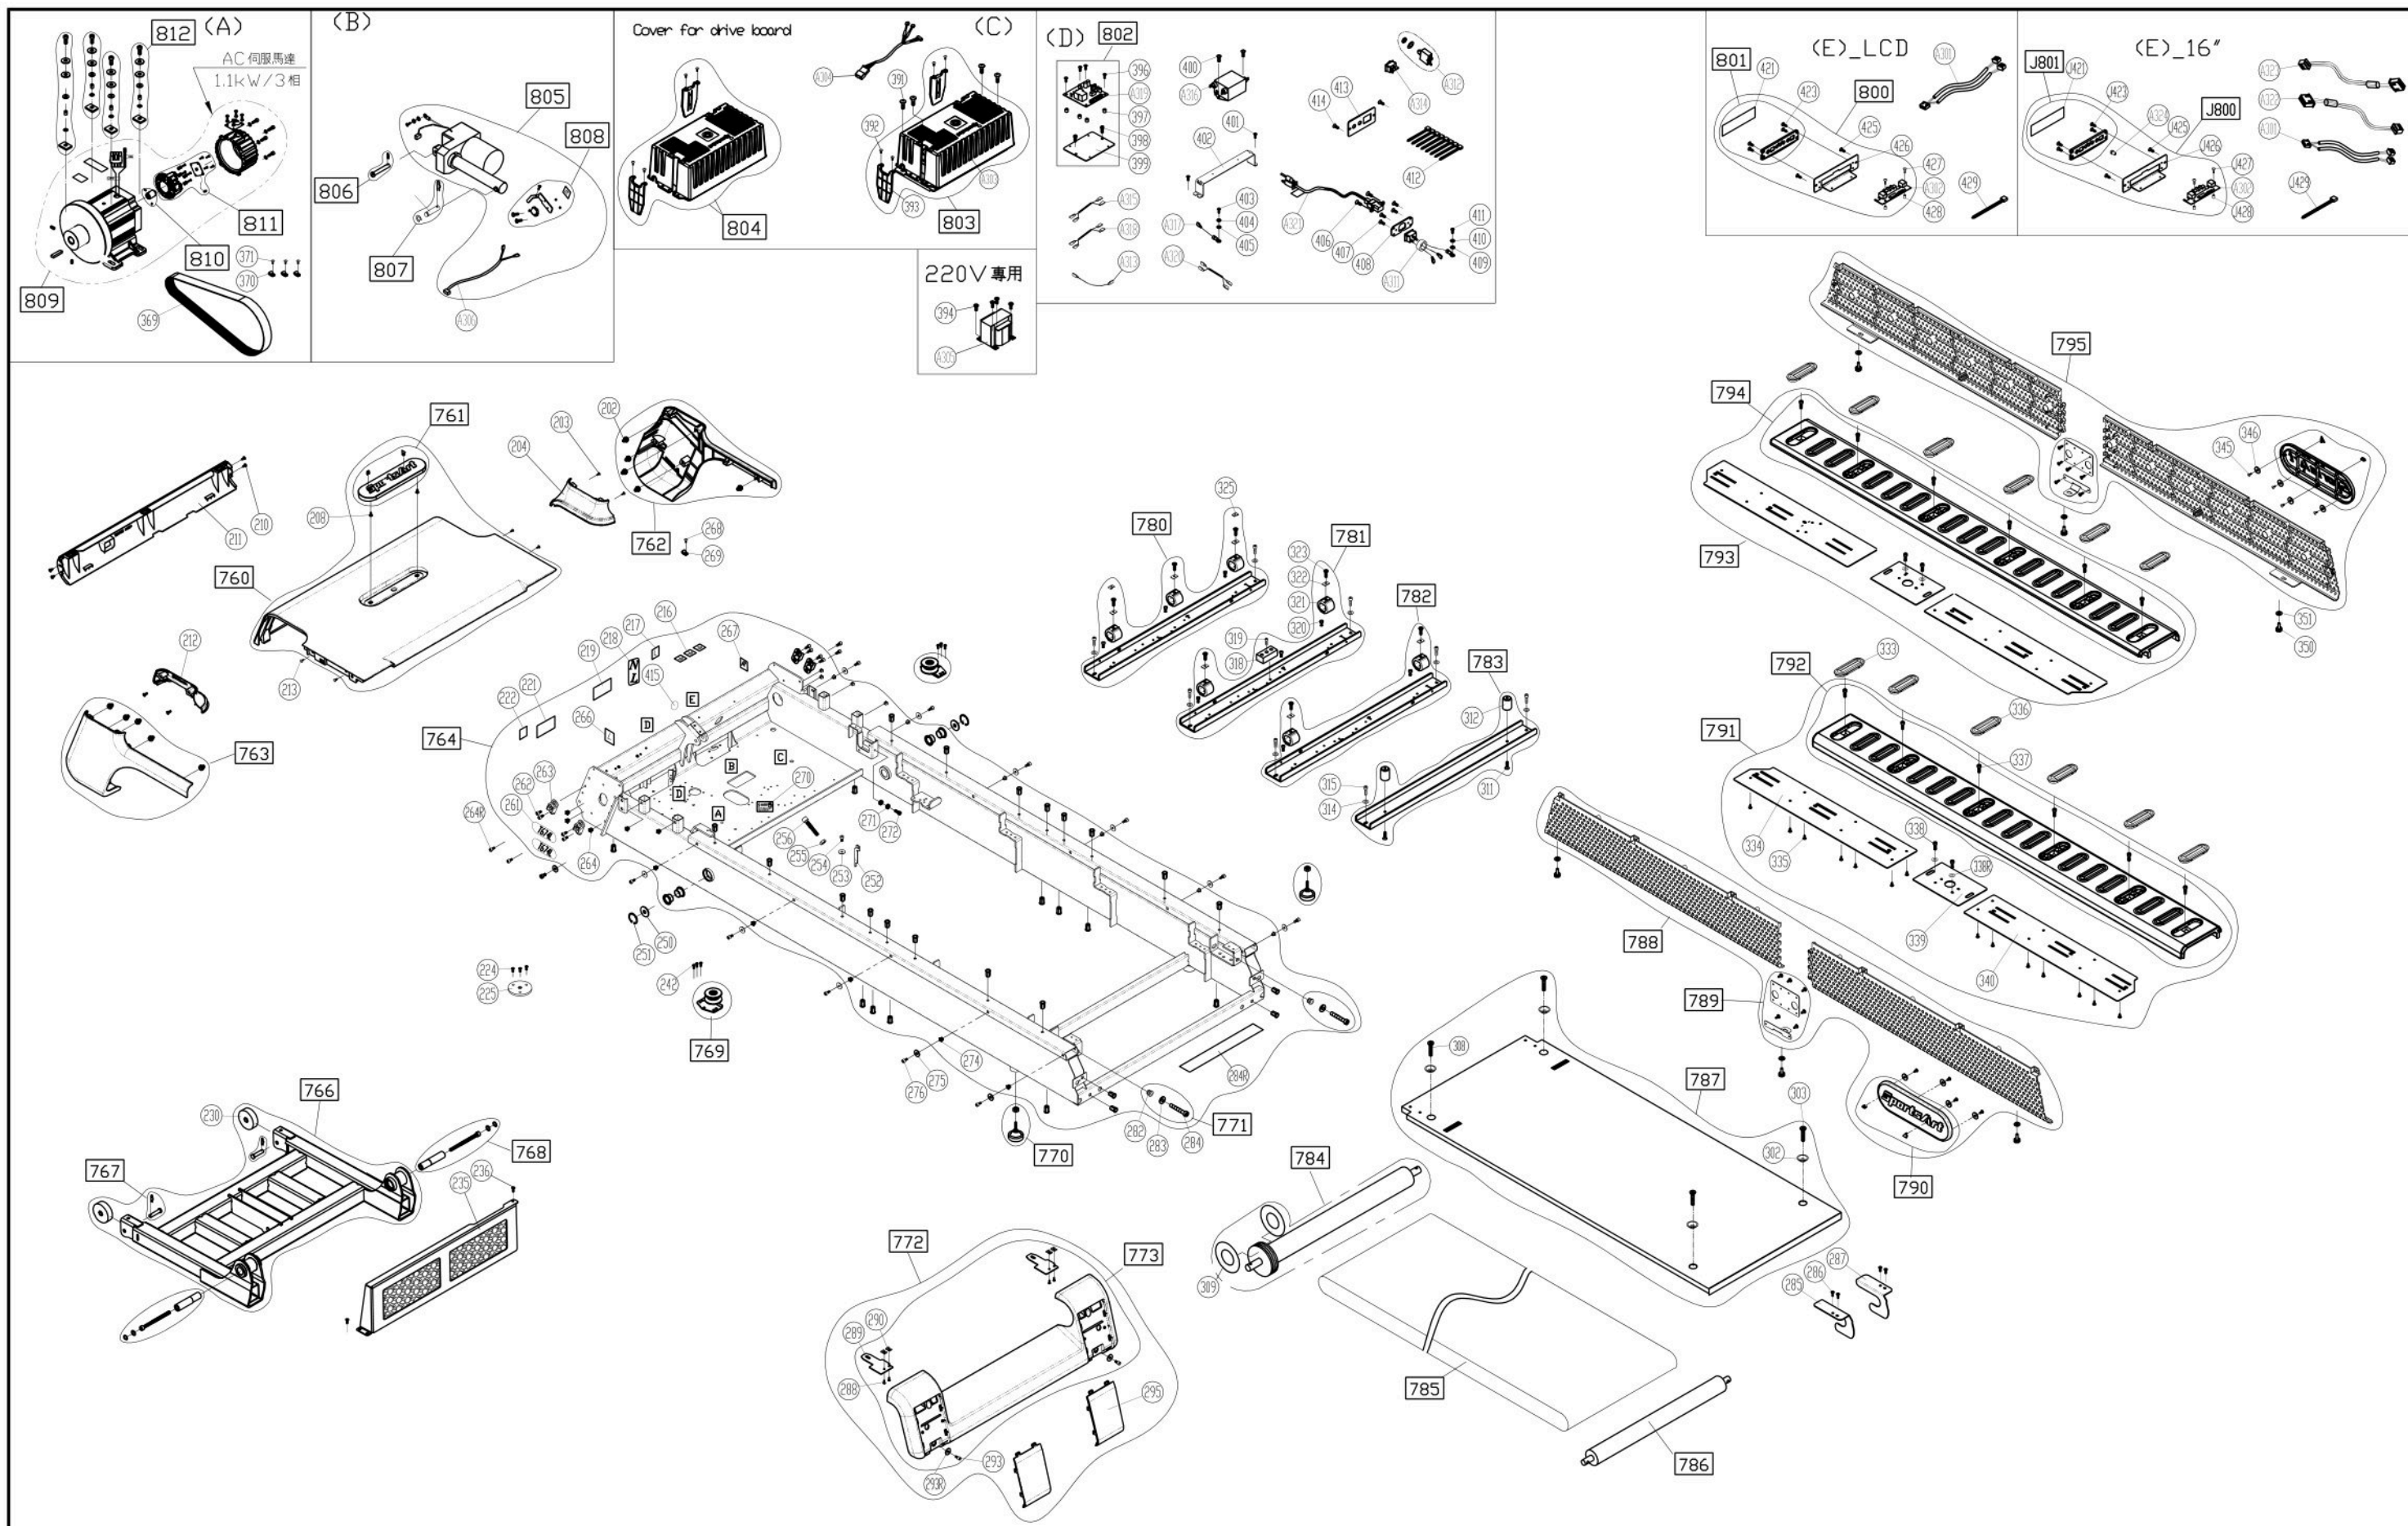

No.	Diagram	Tool Needed	Part Number	components Number
1	TBT-F103B	LCD	① ~ ④⑨ A101 ~ A120	701 ~ 711
2	TBT-F103C	16"	① ~ ④⑨ A101 ~ A118	J701 ~ J711
3	TBT-F103D		⑧0 ~ ⑧② A201 ~ A217	730 ~ 752
4	TBT-F103E		②0② ~ ④2⑨ A301 ~ A351	760 ~ 812
5	TBT-F101F	注油系統	U01 ~ U38	U701 ~ U707
6	TBT-F101G	外掛電視架 OPTIONS	C01 ~ C70	C401 ~ C411 CCC
7	TBR-F101G	OPTIONS	Y01 ~ Y24	Y710
8	1200151200	BLE Transmitter Belt OPTIONS<TFT>		

DRAWN BY

VERIFIED BY

CHANGE DATE	CHANGE DESCRIPTION	CHANGE NO.	NAME	 RESTRICTED USAGE , PLEASE DON'T FORWARD TO ANYONE WHO ISN'T AUTHORIZED	DRAWN BY	UNITS	MM	SALES BLOW UP DIAGRAM	DIAGRAM NO.	TBT-F103B-A	
					VERIFIED BY	QTY	1				T674 LCD
						VERSION	A0		XX	MODEL	
						RATIO	1:9				

CHANGE DATE	CHANGE DESCRIPTION	CHANGE NO.	NAME	SPORTSART FITNESS	DRAWN BY	UNITS	MM	SALES BLOW UP DIAGRAM	DIAGRAM NO.	TBT-F103D-A
				RESTRICTED USAGE , PLEASE DON'T FORWARD TO ANYONE WHO ISN'T AUTHORIZED	VERIFIED BY	QTY	1	XX	MODEL	T674L LCD
					VERSION	A0	T674L 16in			
					RATIO	1:12				

CHANGE DATE	CHANGE DESCRIPTION	CHANGE NO.	NAME	 RESTRICTED USAGE , PLEASE DON'T FORWARD TO ANYONE WHO ISN'T AUTHORIZED	DRAWN BY	UNITS	MM	SALES BLOW UP DIAGRAM	DIAGRAM NO.	TBT-F103E-A		
							QTY		1			T674L
						VERIFIED BY	VERSION		A0	XX	MODEL	
							RATIO		1:18			