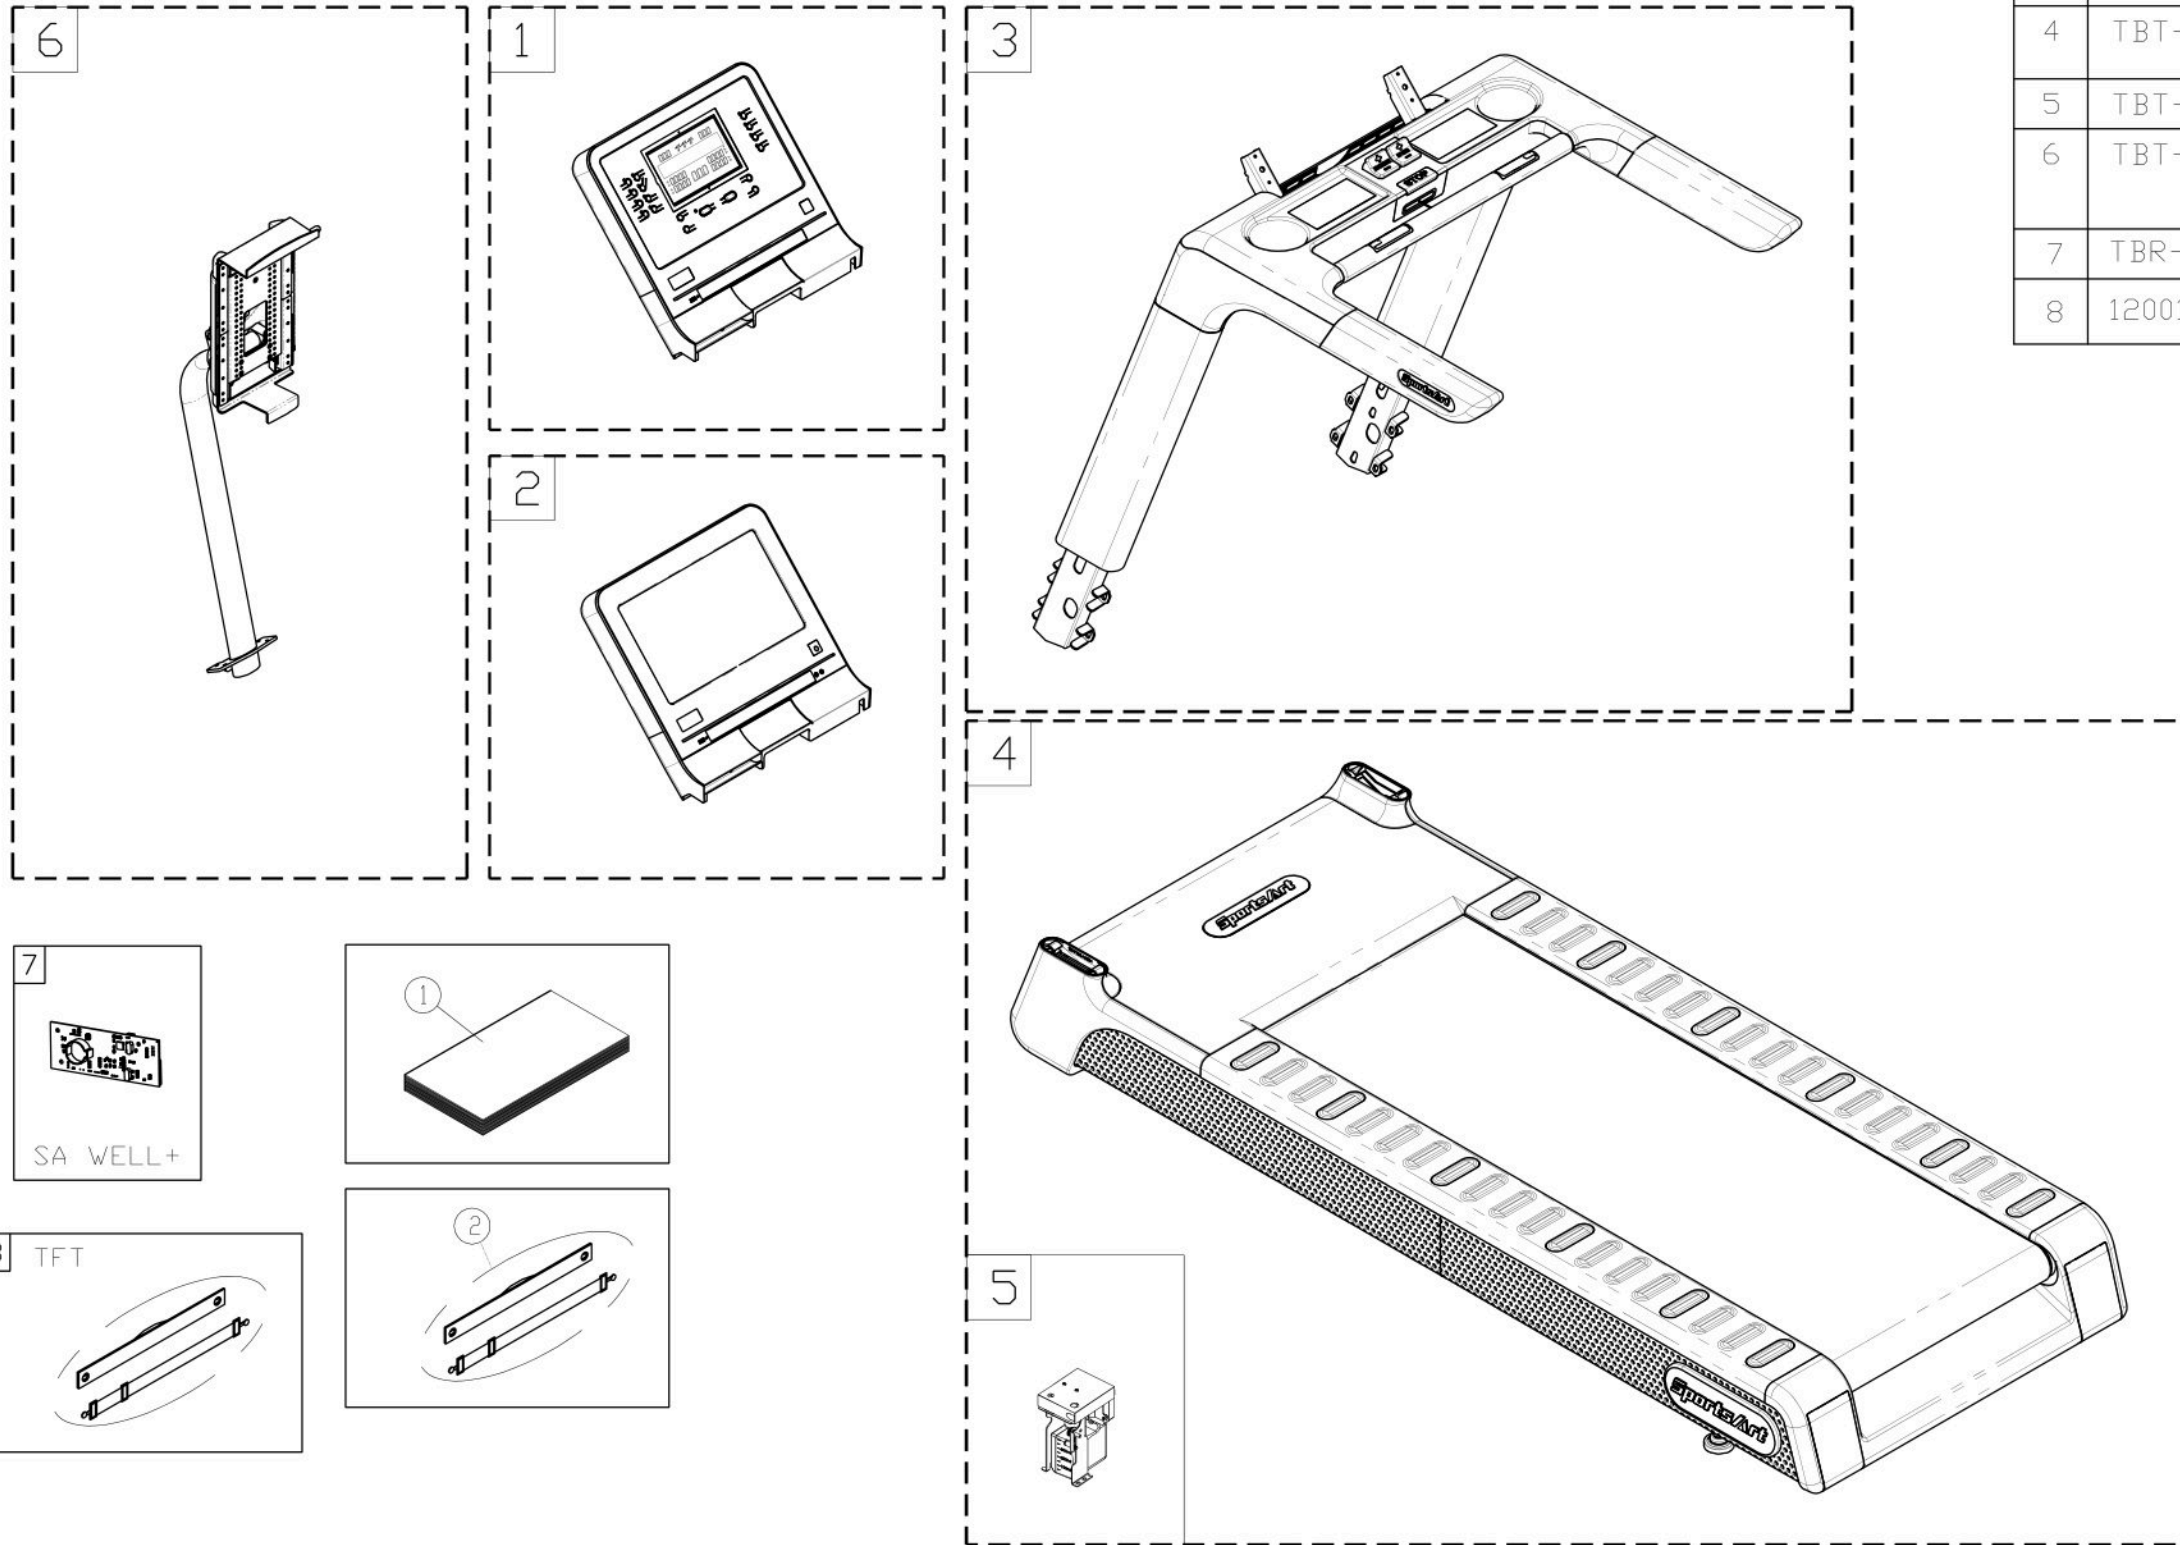

No.	Diagram	Tool Needed	Part Number	components Number
1	TBT-F103B	LCD	① ~ ④⑨ A101 ~ A120	701 ~ 711
2	TBT-F103C	16"	① ~ ④⑨ A101 ~ A118	J701 ~ J711
3	TBT-F103D		⑧0 ~ ⑧② A201 ~ A217	730 ~ 752
4	TBT-F103E		②0② ~ ④2⑨ A301 ~ A351	760 ~ 812
5	TBT-F101F	注油系統	U01 ~ U38	U701 ~ U707
6	TBT-F101G	外掛電視架 OPTIONS	C01 ~ C70	C401 ~ C411 CCC
7	TBR-F101G	OPTIONS	Y01 ~ Y24	Y710
8	1200151200	BLE Transmitter Belt OPTIONS<TFT>		

CHANGE DATE	CHANGE DESCRIPTION	CHANGE NO.	NAME	DRAWN BY	UNITS	MM	SALES BLOW UP DIAGRAM	DIAGRAM NO.	TBT-F103A-A
					QTY	1	XX	MODEL	T674L
				VERSION	A0				
				RATIO	1:7				

SportsArt
FITNESS

RESTRICTED USAGE,
PLEASE DON'T FORWARD TO ANYONE WHO ISN'T AUTHORIZED

DRAWN BY

VERIFIED BY

CHANGE DATE	CHANGE DESCRIPTION	CHANGE NO.	NAME	 RESTRICTED USAGE , PLEASE DON'T FORWARD TO ANYONE WHO ISN'T AUTHORIZED	DRAWN BY	UNITS	MM	SALES BLOW UP DIAGRAM	DIAGRAM NO.	TBT-F103B-A	
					VERIFIED BY	QTY	1				T674 LCD
						VERSION	A0		XX	MODEL	
						RATIO	1:9				

CHANGE DATE	CHANGE DESCRIPTION	CHANGE NO.	NAME	SPORTSART FITNESS	DRAWN BY	UNITS	MM	SALES BLOW UP DIAGRAM	DIAGRAM NO.	TBT-F103D-A
				RESTRICTED USAGE , PLEASE DON'T FORWARD TO ANYONE WHO ISN'T AUTHORIZED	VERIFIED BY	QTY	1	XX	MODEL	T674L LCD
					VERSION	A0	T674L 16in			
					RATIO	1:12				