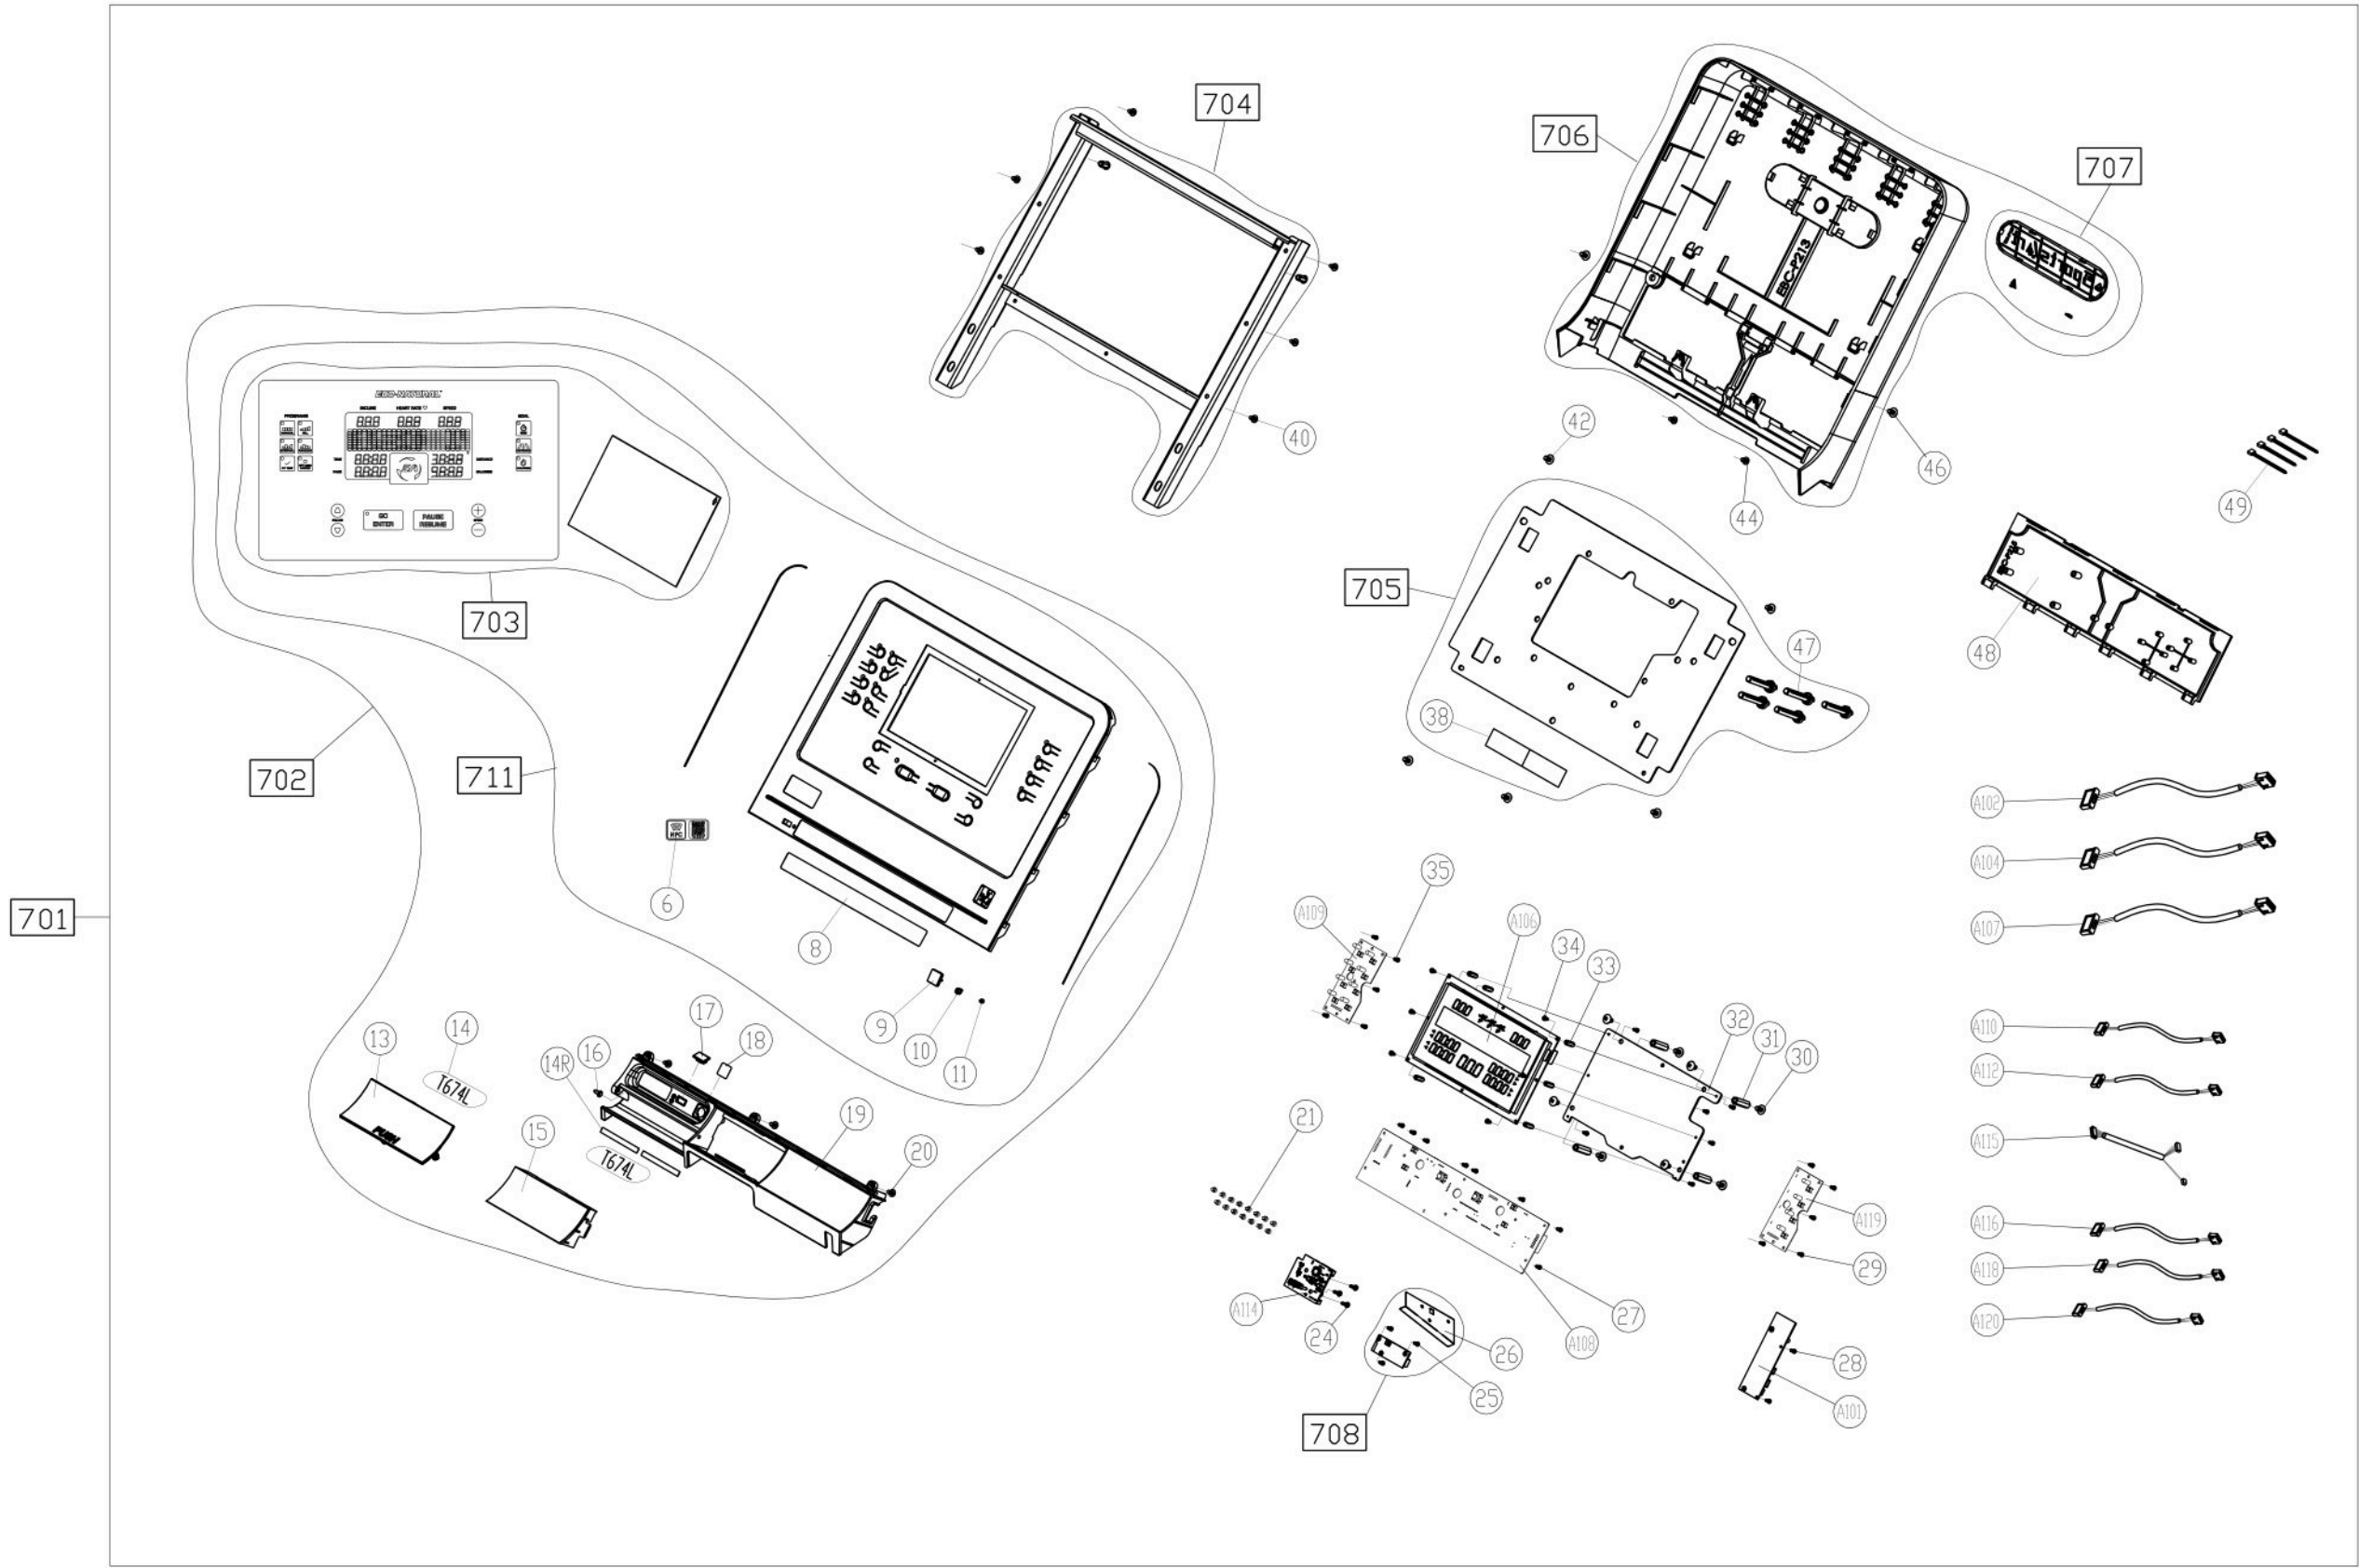

No.	Diagram	Tool Needed	Part Number	components Number
1	TBT-F103B	LCD	① ~ ④⑨ A101 ~ A120	701 ~ 711
2	TBT-F103C	16"	① ~ ④⑨ A101 ~ A118	J701 ~ J711
3	TBT-F103D		⑧0 ~ ⑧② A201 ~ A217	730 ~ 752
4	TBT-F103E		②0② ~ ④2⑨ A301 ~ A351	760 ~ 812
5	TBT-F101F	注油系統	U01 ~ U38	U701 ~ U707
6	TBT-F101G	外掛電視架 OPTIONS	C01 ~ C70	C401 ~ C411 CCC
7	TBR-F101G	OPTIONS	Y01 ~ Y24	Y710
8	1200151200	BLE Transmitter Belt OPTIONS<TFT>		

CHANGE DATE	CHANGE DESCRIPTION	CHANGE NO.	NAME	DRAWN BY	UNITS	MM	SALES BLOW UP DIAGRAM	DIAGRAM NO.	TBT-F103A-A
					QTY	1	XX	MODEL	T674L
				VERSION	A0				
				RATIO	1:7				

SportsArt
FITNESS

RESTRICTED USAGE,
PLEASE DON'T FORWARD TO ANYONE WHO ISN'T AUTHORIZED

DRAWN BY

VERIFIED BY

CHANGE DATE	CHANGE DESCRIPTION	CHANGE NO.	NAME	 RESTRICTED USAGE , PLEASE DON'T FORWARD TO ANYONE WHO ISN'T AUTHORIZED	DRAWN BY	UNITS	MM	SALES BLOW UP DIAGRAM	DIAGRAM NO.	TBT-F103B-A	
					VERIFIED BY	QTY	1				T674 LCD
						VERSION	A0		XX	MODEL	
						RATIO	1:9				

CHANGE DATE	CHANGE DESCRIPTION	CHANGE NO.	NAME	SPORTSART FITNESS	DRAWN BY	UNITS	MM	SALES BLOW UP DIAGRAM	DIAGRAM NO.	TBT-F103D-A
				RESTRICTED USAGE , PLEASE DON'T FORWARD TO ANYONE WHO ISN'T AUTHORIZED	VERIFIED BY	QTY	1	XX	MODEL	T674L LCD
					VERSION	A0	T674L 16in			
					RATIO	1:12				