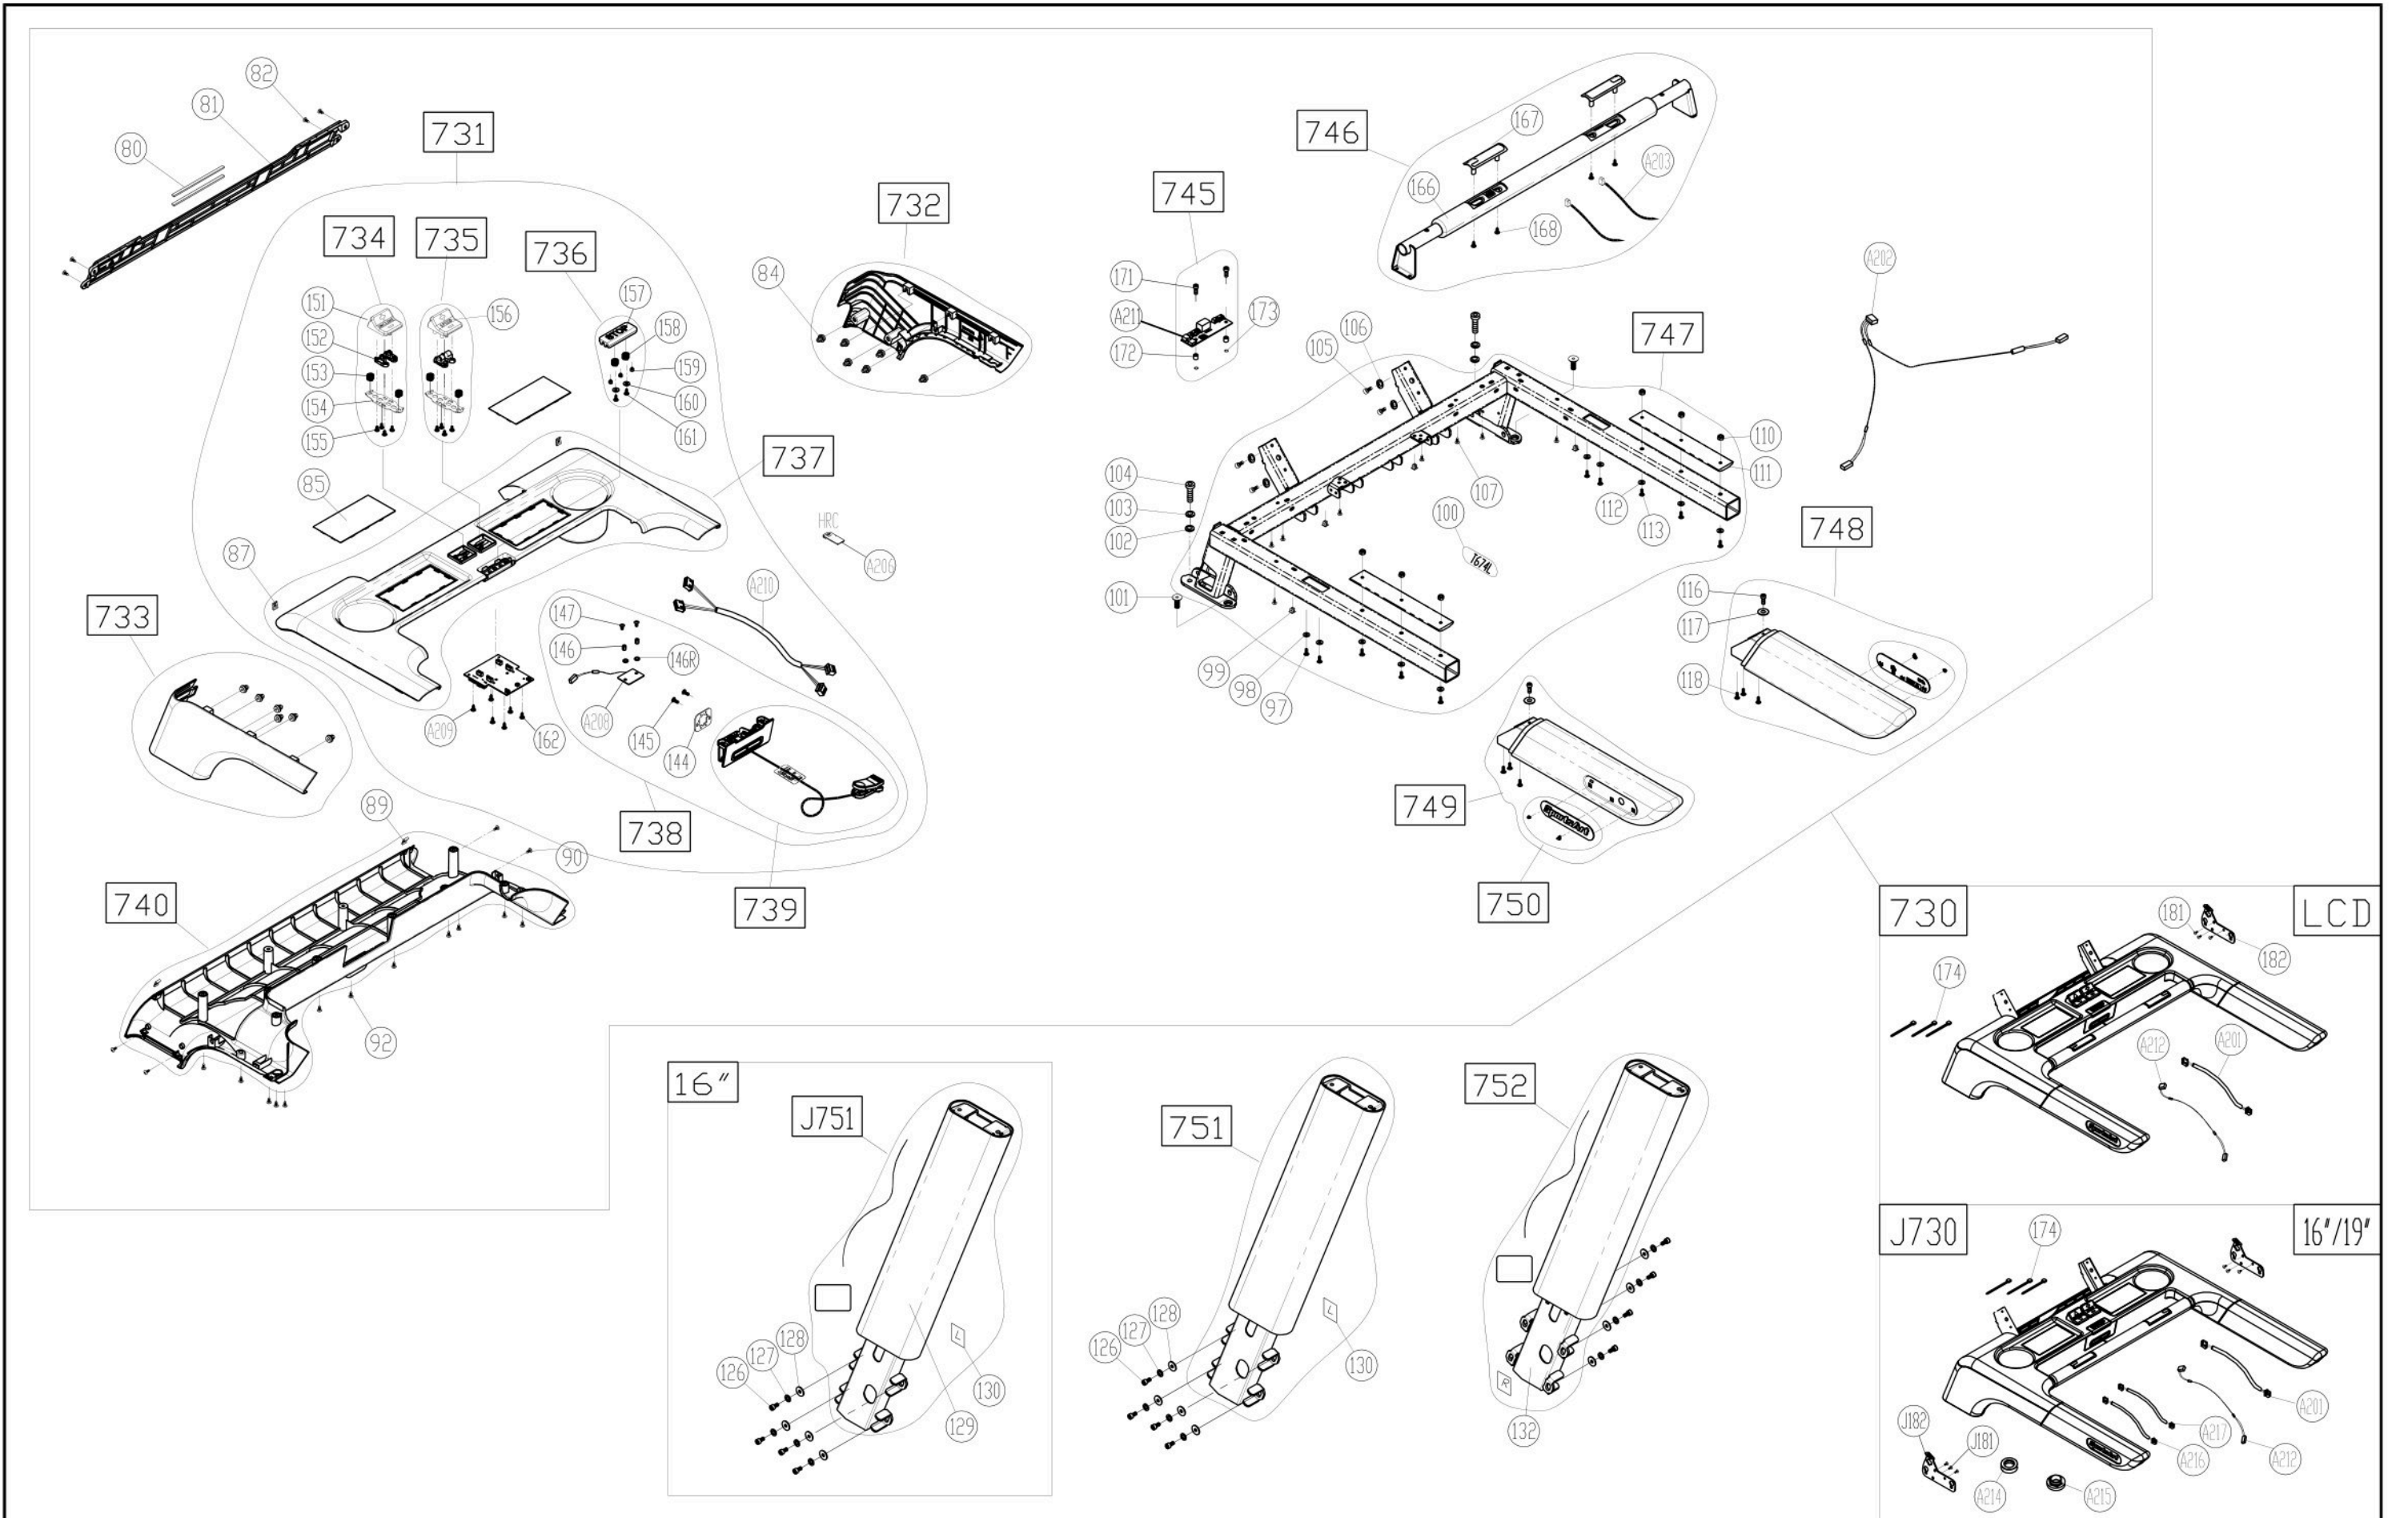

No.	Diagram	Tool Needed	Part Number	components Number
1	TBT-F103B	LCD	① ~ ④⑨ A101 ~ A120	701 ~ 711
2	TBT-F103C	16"	① ~ ④⑨ A101 ~ A118	J701 ~ J711
3	TBT-F103D		⑧0 ~ ⑧② A201 ~ A217	730 ~ 752
4	TBT-F103E		②0② ~ ④2⑨ A301 ~ A351	760 ~ 812
5	TBT-F101F	注油系統	U01 ~ U38	U701 ~ U707
6	TBT-F101G	外掛電視架 OPTIONS	C01 ~ C70	C401 ~ C411 CCC
7	TBR-F101G	OPTIONS	Y01 ~ Y24	Y710
8	1200151200	BLE Transmitter Belt OPTIONS<TFT>		

CHANGE DATE	CHANGE DESCRIPTION	CHANGE NO.	NAME	DRAWN BY	UNITS	MM	SALES BLOW UP DIAGRAM	DIAGRAM NO.	TBT-F103A-A
					QTY	1	XX	MODEL	T674L
				VERSION	A0				
				RATIO	1:7				

SportsArt
FITNESS

RESTRICTED USAGE,
PLEASE DON'T FORWARD TO ANYONE WHO ISN'T AUTHORIZED

DRAWN BY

VERIFIED BY

CHANGE DATE	CHANGE DESCRIPTION	CHANGE NO.	NAME	 RESTRICTED USAGE , PLEASE DON'T FORWARD TO ANYONE WHO ISN'T AUTHORIZED	DRAWN BY	UNITS	MM	SALES BLOW UP DIAGRAM	DIAGRAM NO.	TBT-F103B-A	
					VERIFIED BY	QTY	1				T674 LCD
						VERSION	A0		XX	MODEL	
						RATIO	1:9				

CHANGE DATE	CHANGE DESCRIPTION	CHANGE NO.	NAME	SPORTSART FITNESS	DRAWN BY	UNITS	MM	SALES BLOW UP DIAGRAM	DIAGRAM NO.	TBT-F103D-A
				RESTRICTED USAGE , PLEASE DON'T FORWARD TO ANYONE WHO ISN'T AUTHORIZED	VERIFIED BY	QTY	1	XX	MODEL	T674L LCD
					VERSION	A0	T674L 16in			
					RATIO	1:12				