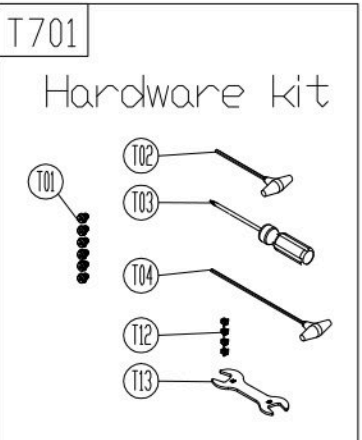

No.	Diagram	Tool Needed
1	TBS-F121B	19"
2	TBS-F101C	
3	TBS-F101D	
4	TBR-F101G	OPTIONS

CHANGE DATE	CHANGE DESCRIPTION	CHANGE NO.	NAME	 RESTRICTED USAGE , PLEASE DON'T FORWARD TO ANYONE WHO ISN'T AUTHORIZED	DRAWN BY	UNITS	MM	SALES BLOW UP DIAGRAM	DIAGRAM NO.	TBS-F121A-A	
					VERIFIED BY	QTY	1				T656 19"
						VERSION	A0		XX	MODEL	
						RATIO	1:12				

TOUCH SCREEN ASSEMBLY SP

CHANGE DATE	CHANGE DESCRIPTION	CHANGE NO.	NAME

SportsArt
FITNESS
 RESTRICTED USAGE ,
 PLEASE DON'T FORWARD TO ANYONE WHO ISN'T AUTHORIZED

DRAWN BY	UNITS	MM	SALES BLOW UP DIAGRAM	DIAGRAM NO.	TBS-F101B-A
	QTY	1			T656 19in
VERIFIED BY	VERSION	A0	XX	MODEL	
	RATIO	1:7			

CHANGE DATE	CHANGE DESCRIPTION	CHANGE NO.	NAME	SPORTSART FITNESS	DRAWN BY	UNITS	MM	SALES BLOW UP DIAGRAM	DIAGRAM NO.	TBS-101C-A
				RESTRICTED USAGE , PLEASE DON'T FORWARD TO ANYONE WHO ISN'T AUTHORIZED	VERIFIED BY	QTY	1	XX	MODEL	T656 LCD
					VERSION	A0	T656 19in			
					RATIO	1:12	T656 16in			