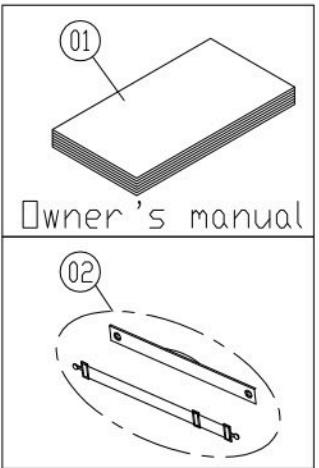

No.	Diagram	Tool Needed
1	TBS-F121B	19"
2	TBS-F101C	
3	TBS-F101D	
4	TBR-F101G	OPTIONS

CHANGE DATE	CHANGE DESCRIPTION	CHANGE NO.	NAME	 RESTRICTED USAGE , PLEASE DON'T FORWARD TO ANYONE WHO ISN'T AUTHORIZED	DRAWN BY	UNITS	MM	SALES BLOW UP DIAGRAM	DIAGRAM NO.	TBS-F121A-A	
					VERIFIED BY	QTY	1				T656 19"
						VERSION	A0		XX	MODEL	
						RATIO	1:12				

TOUCH SCREEN ASSEMBLY SP

CHANGE DATE	CHANGE DESCRIPTION	CHANGE NO.	NAME

SportsArt
FITNESS
 RESTRICTED USAGE ,
 PLEASE DON'T FORWARD TO ANYONE WHO ISN'T AUTHORIZED

DRAWN BY	UNITS	MM	SALES BLOW UP DIAGRAM	DIAGRAM NO.	TBS-F101B-A
	QTY	1			T656 19in
VERIFIED BY	VERSION	A0	XX	MODEL	
	RATIO	1:7			

CHANGE DATE	CHANGE DESCRIPTION	CHANGE NO.	NAME	SPORTSART FITNESS	DRAWN BY	UNITS	MM	SALES BLOW UP DIAGRAM	DIAGRAM NO.	TBS-101C-A
				RESTRICTED USAGE , PLEASE DON'T FORWARD TO ANYONE WHO ISN'T AUTHORIZED	VERIFIED BY	QTY	1	XX	MODEL	T656 LCD
					VERSION	A0	T656 19in			
					RATIO	1:12	T656 16in			