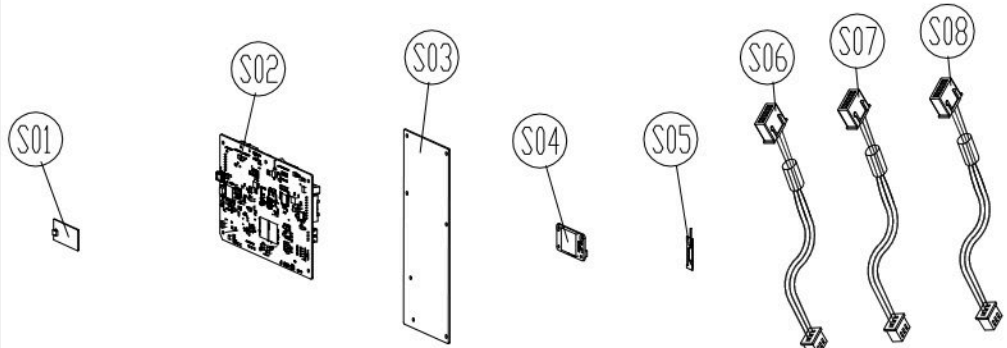

No.	Diagram	Tool Needed
1	TBS-F121B	19"
2	TBS-F101C	
3	TBS-F101D	
4	TBR-F101G	OPTIONS

CHANGE DATE	CHANGE DESCRIPTION	CHANGE NO.	NAME	 RESTRICTED USAGE , PLEASE DON'T FORWARD TO ANYONE WHO ISN'T AUTHORIZED	DRAWN BY	UNITS	MM	SALES BLOW UP DIAGRAM	DIAGRAM NO.	TBS-F121A-A	
					VERIFIED BY	QTY	1				T656 19"
						VERSION	A0		XX	MODEL	
						RATIO	1:12				

TOUCH SCREEN ASSEMBLY SP

CHANGE DATE	CHANGE DESCRIPTION	CHANGE NO.	NAME

SportsArt
FITNESS
 RESTRICTED USAGE ,
 PLEASE DON'T FORWARD TO ANYONE WHO ISN'T AUTHORIZED

DRAWN BY	UNITS	MM	SALES BLOW UP DIAGRAM	DIAGRAM NO.	TBS-F101B-A
	QTY	1			T656 19in
VERIFIED BY	VERSION	A0	XX	MODEL	
	RATIO	1:7			

CHANGE DATE	CHANGE DESCRIPTION	CHANGE NO.	NAME	SPORTSART FITNESS	DRAWN BY	UNITS	MM	SALES BLOW UP DIAGRAM	DIAGRAM NO.	TBS-101C-A
				RESTRICTED USAGE , PLEASE DON'T FORWARD TO ANYONE WHO ISN'T AUTHORIZED	VERIFIED BY	QTY	1	XX	MODEL	T656 LCD
					VERSION	A0	T656 19in			
					RATIO	1:12	T656 16in			

CHANGE DATE	CHANGE DESCRIPTION	CHANGE NO.	NAME	SPORTSART FITNESS	DRAWN BY	UNITS	MM	SALES BLOW UP DIAGRAM	DIAGRAM NO.	TBS-F101D-C
2019.06.6	修改 792		張又仁	RESTRICTED USAGE, PLEASE DON'T FORWARD TO ANYONE WHO ISN'T AUTHORIZED		QTY	1	XX	MODEL	T656
2019.04.11	修改 784 = 784A, 787A 新增 815	02-20190303M	林雅青		VERIFIED BY	VERSION	C1			
2019.05.21	修改 778A 新增 550R	02-20190506M	林庭卉		RATIO	1:18				