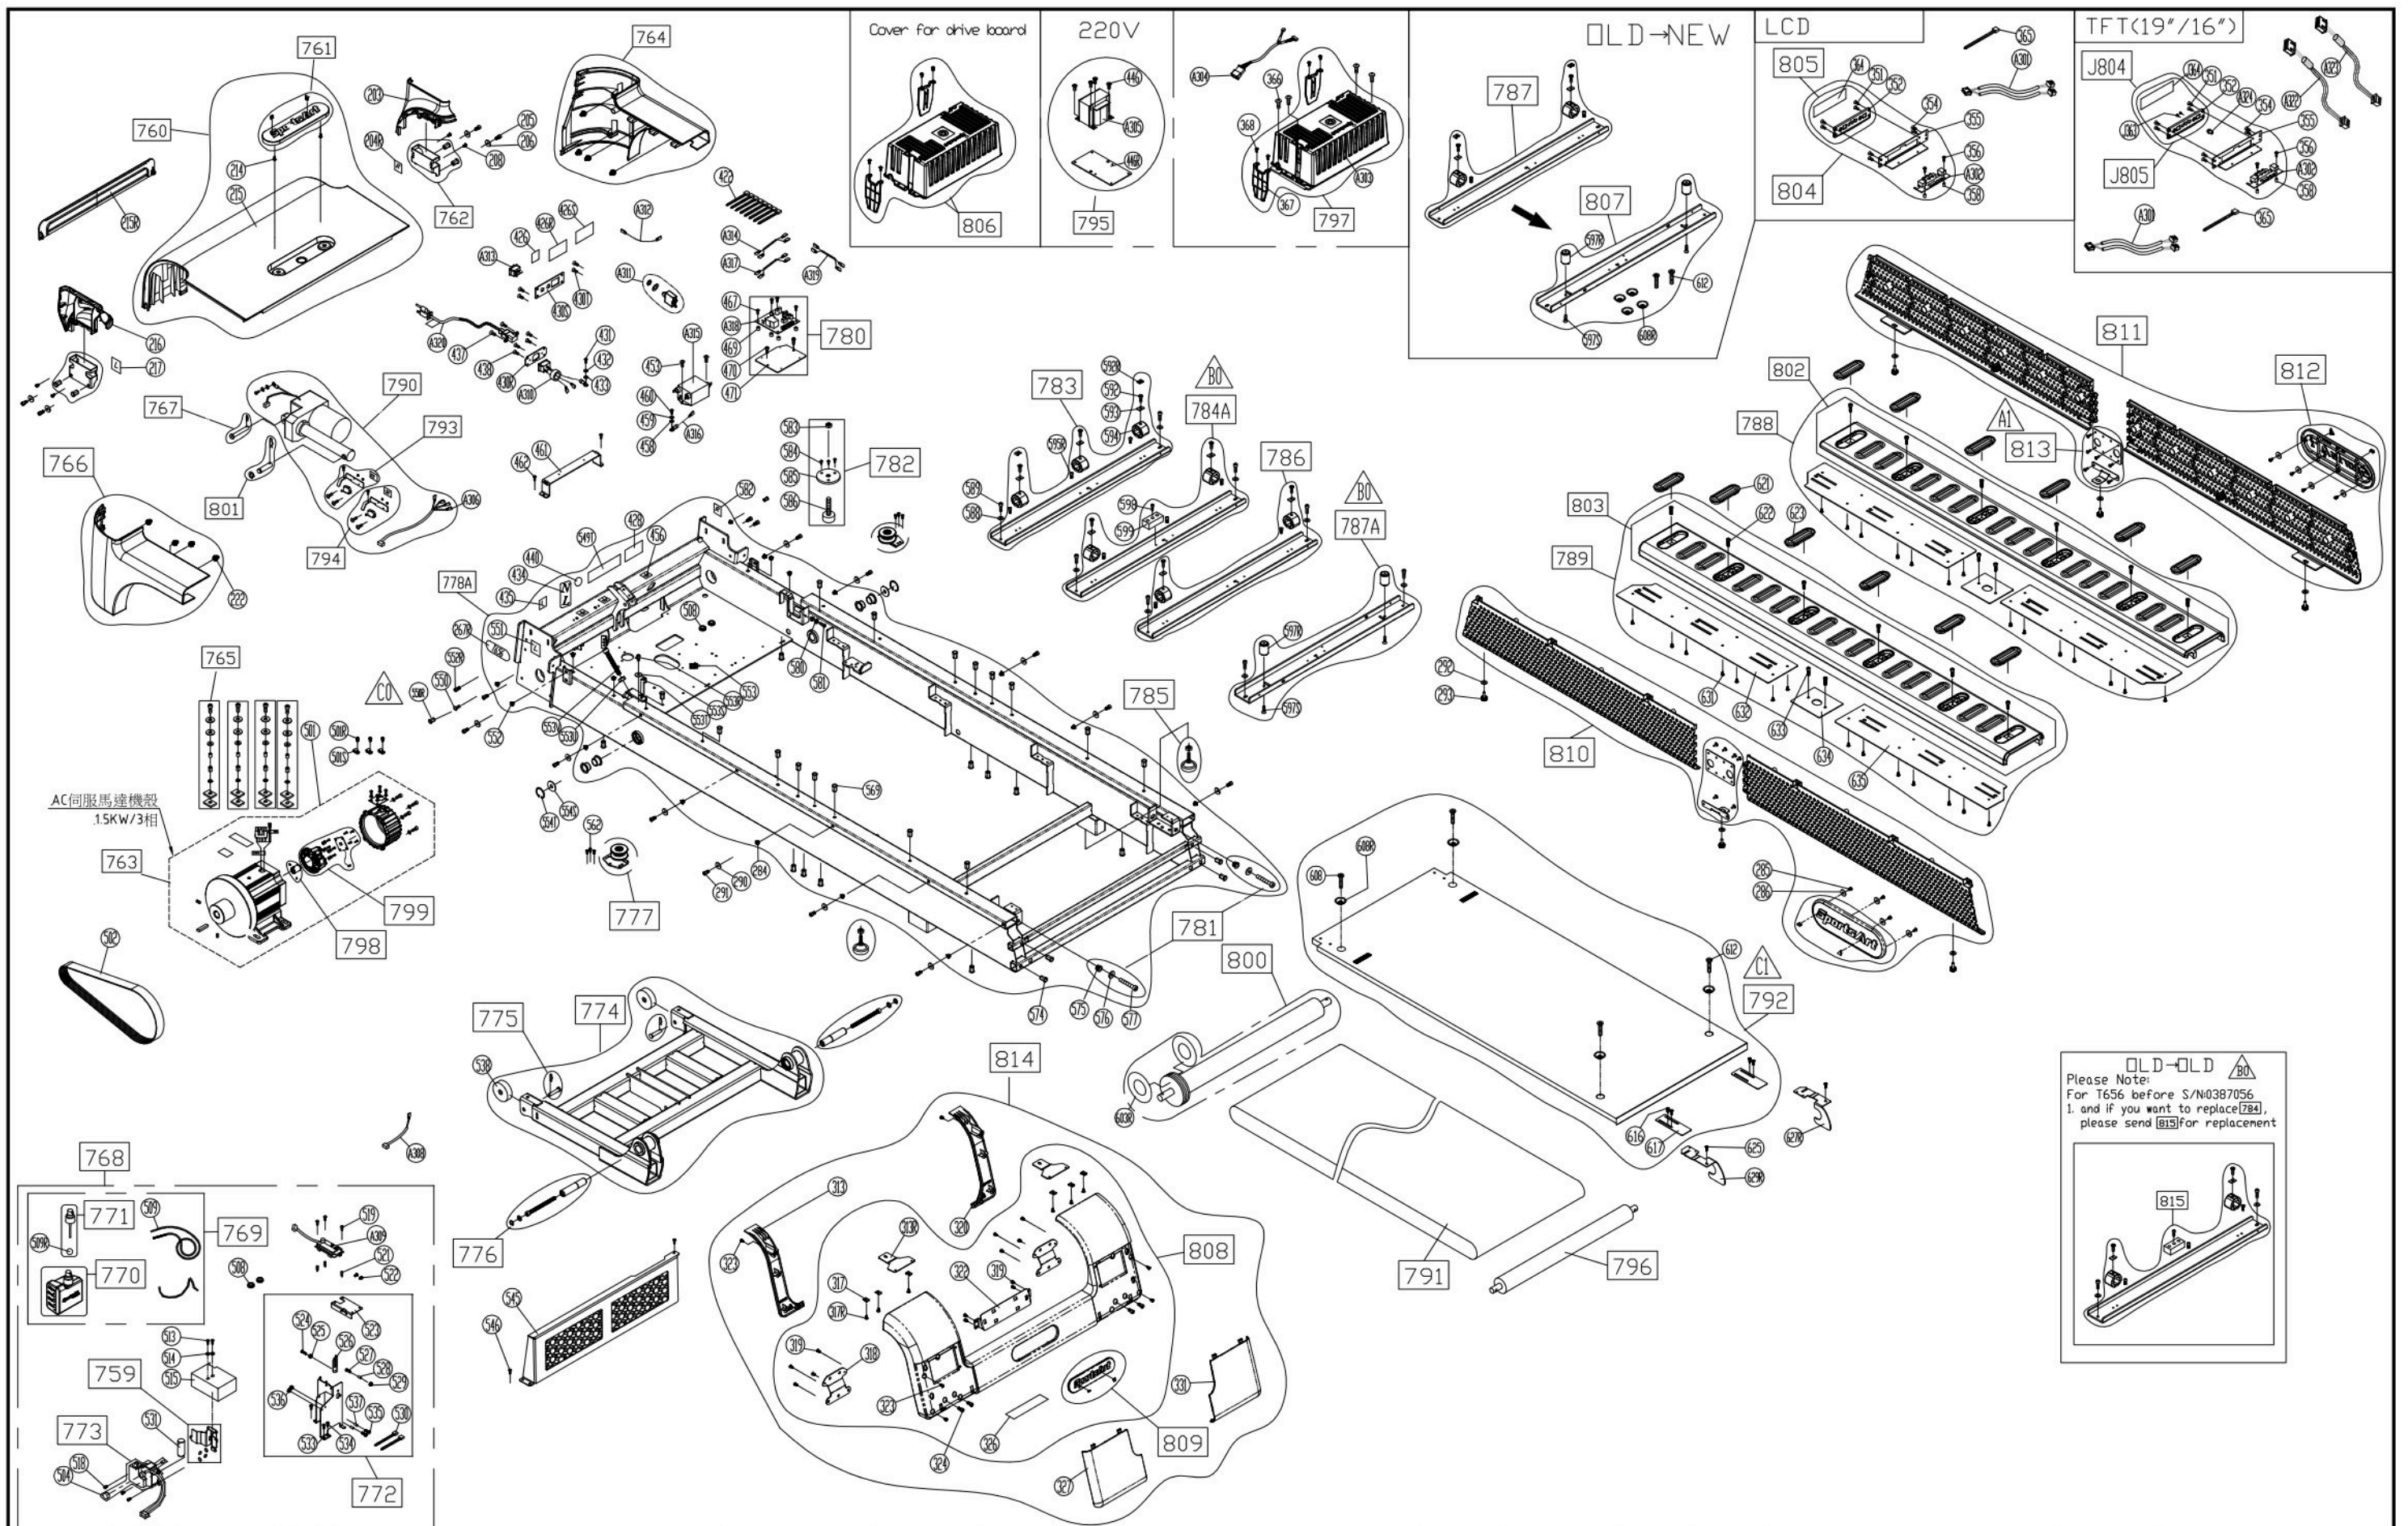

No.	Diagram	Tool Needed
1	TBS-F121B	19"
2	TBS-F101C	
3	TBS-F101D	
4	TBR-F101G	OPTIONS

CHANGE DATE	CHANGE DESCRIPTION	CHANGE NO.	NAME	 RESTRICTED USAGE , PLEASE DON'T FORWARD TO ANYONE WHO ISN'T AUTHORIZED	DRAWN BY	UNITS	MM	SALES BLOW UP DIAGRAM	DIAGRAM NO.	TBS-F121A-A	
					VERIFIED BY	QTY	1				T656 19"
						VERSION	A0		XX	MODEL	
						RATIO	1:12				

TOUCH SCREEN ASSEMBLY SP

CHANGE DATE	CHANGE DESCRIPTION	CHANGE NO.	NAME

SportsArt
FITNESS
 RESTRICTED USAGE ,
 PLEASE DON'T FORWARD TO ANYONE WHO ISN'T AUTHORIZED

DRAWN BY	UNITS	MM	SALES BLOW UP DIAGRAM	DIAGRAM NO.	TBS-F101B-A
	QTY	1			T656 19in
VERIFIED BY	VERSION	A0	XX	MODEL	
	RATIO	1:7			

CHANGE DATE	CHANGE DESCRIPTION	CHANGE NO.	NAME	SPORTSART FITNESS	DRAWN BY	UNITS	MM	SALES BLOW UP DIAGRAM	DIAGRAM NO.	TBS-101C-A
				RESTRICTED USAGE , PLEASE DON'T FORWARD TO ANYONE WHO ISN'T AUTHORIZED	VERIFIED BY	QTY	1	XX	MODEL	T656 LCD
					VERSION	A0	T656 19in			
					RATIO	1:12	T656 16in			

CHANGE DATE	CHANGE DESCRIPTION	CHANGE NO.	NAME	SPORTSART FITNESS	DRAWN BY	UNITS	MM	SALES BLOW UP DIAGRAM	DIAGRAM NO.	TBS-F101D-C
2019.06.6	修改 792		張又仁	RESTRICTED USAGE, PLEASE DON'T FORWARD TO ANYONE WHO ISN'T AUTHORIZED		QTY	1	XX	MODEL	T656
2019.04.11	修改 784 = 784A, 787A 新增 815	02-20190303M	林雅青		VERIFIED BY	VERSION	C1			
2019.05.21	修改 778A 新增 550R	02-20190506M	林庭卉		RATIO	1:18				