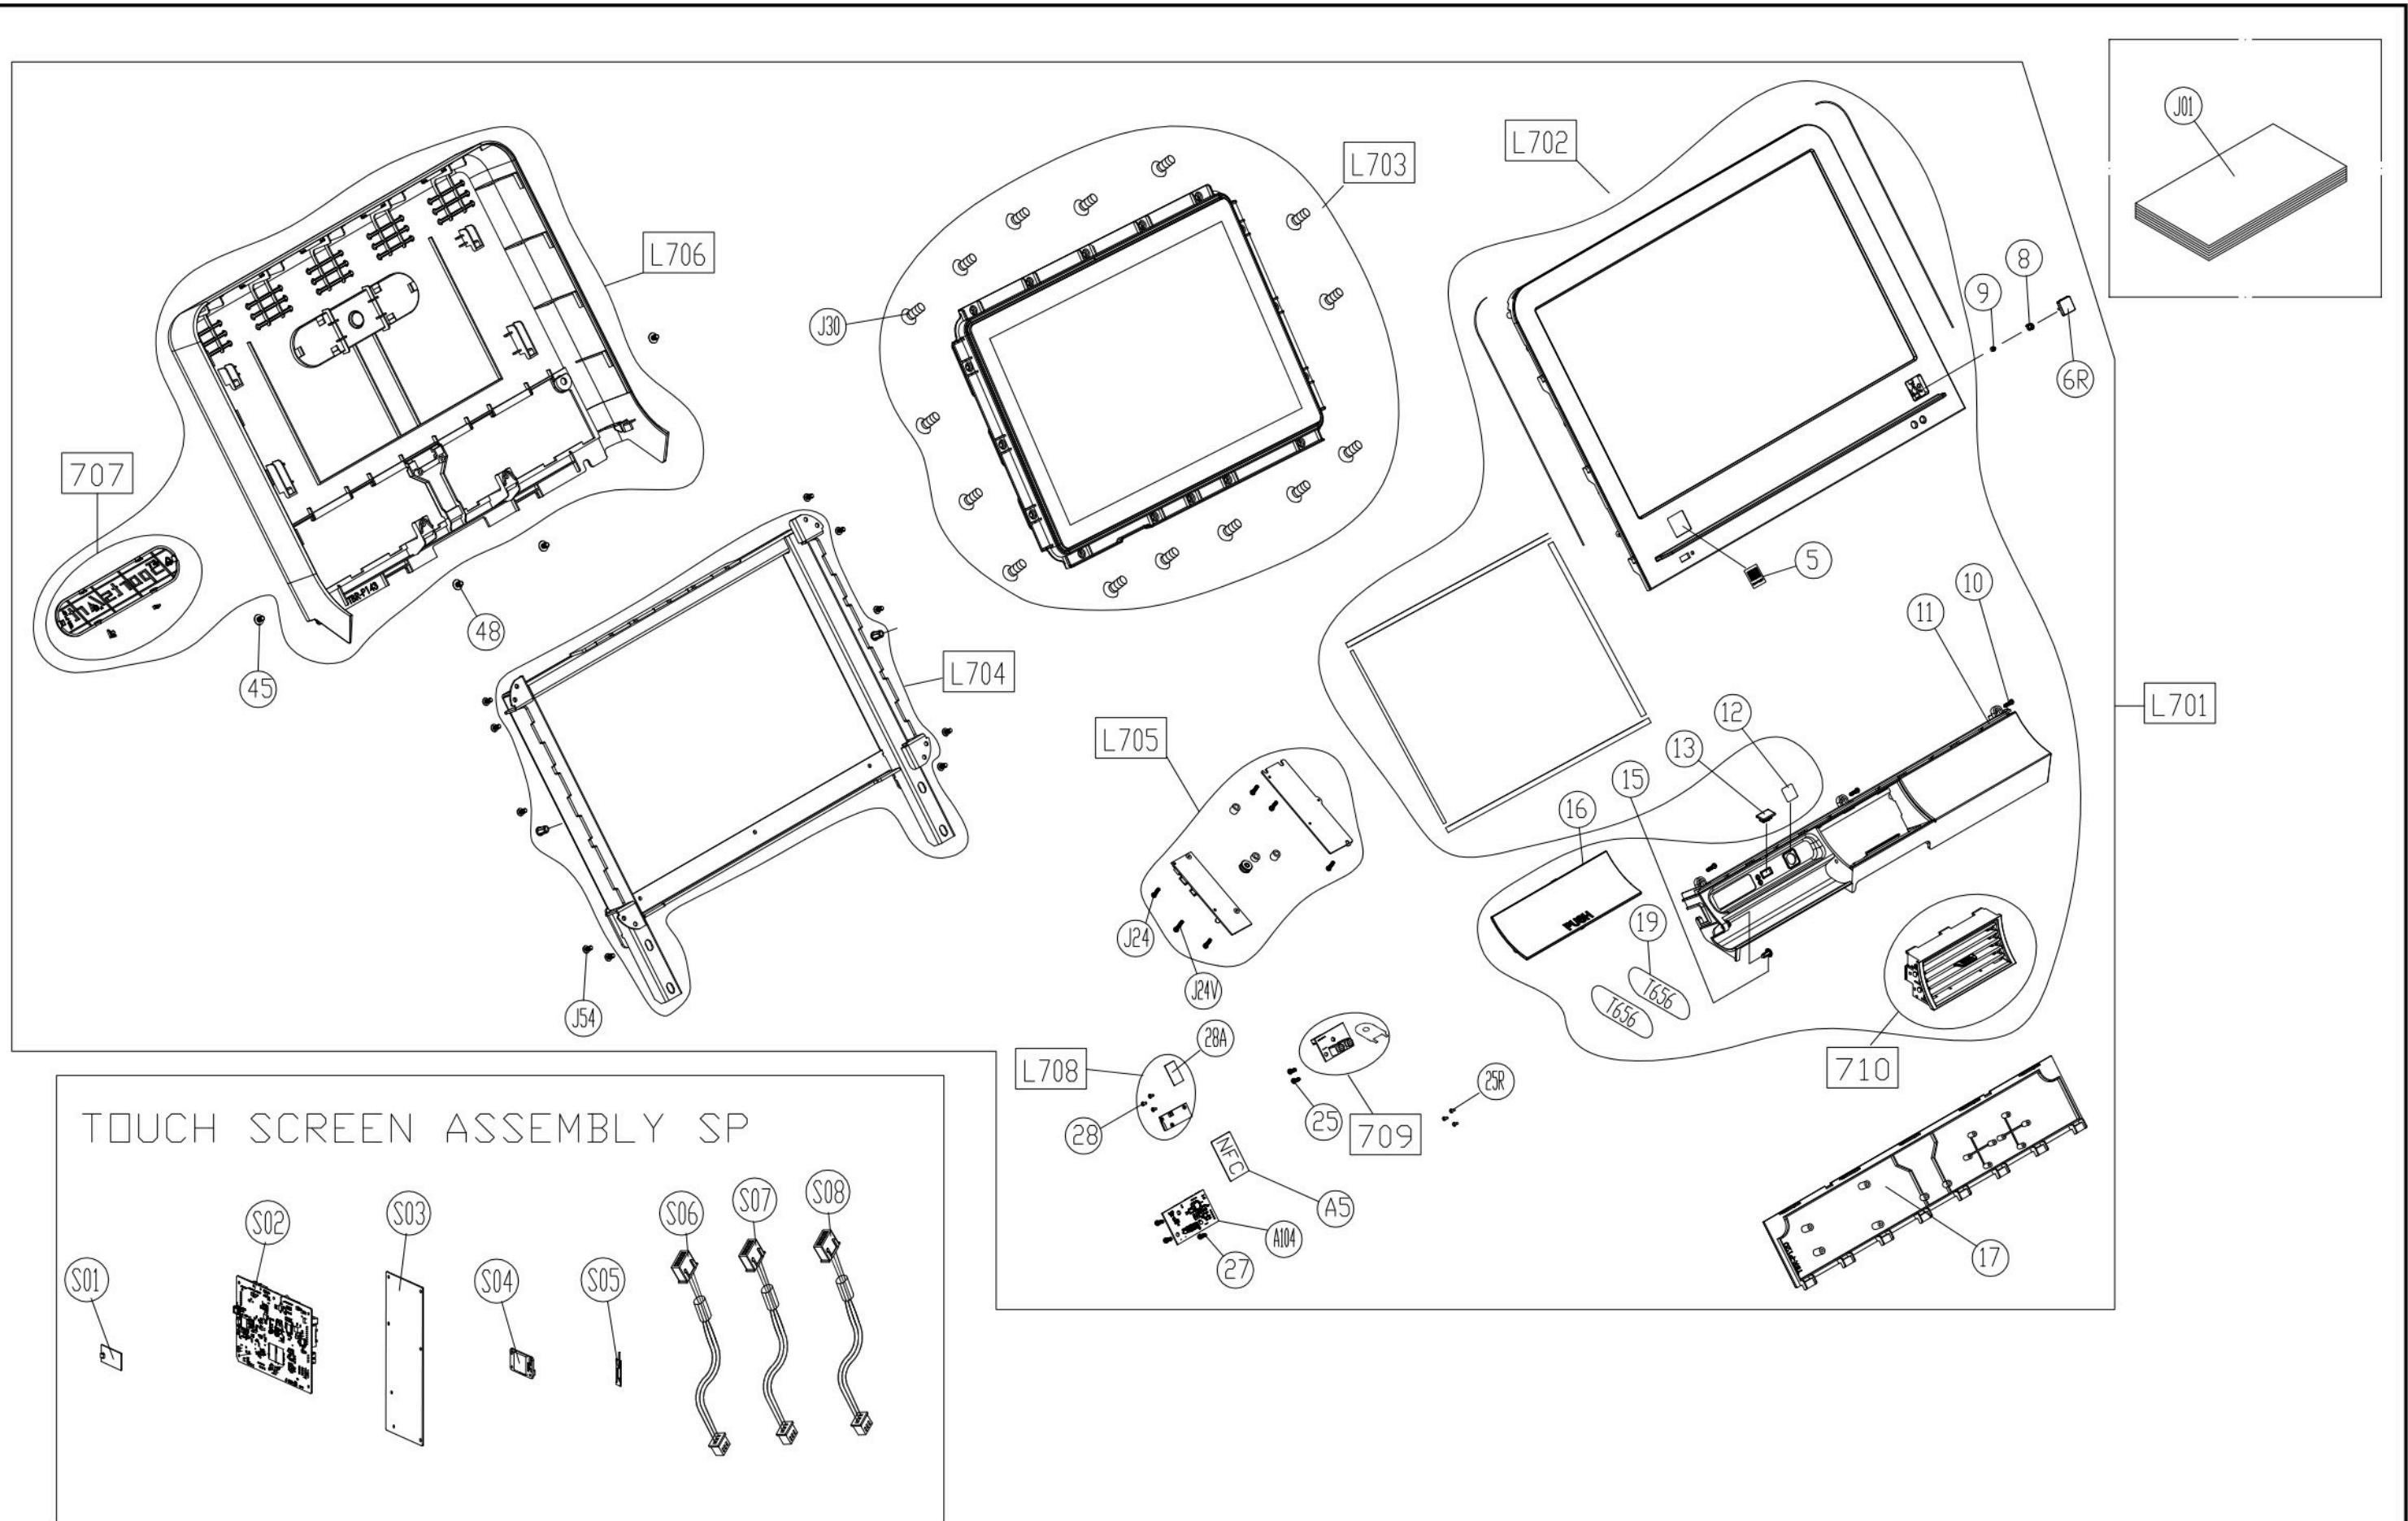

No.	Diagram	Tool Needed
1	TBS-F121B	19"
2	TBS-F101C	
3	TBS-F101D	
4	TBR-F101G	OPTIONS

CHANGE DATE	CHANGE DESCRIPTION	CHANGE NO.	NAME	 RESTRICTED USAGE , PLEASE DON'T FORWARD TO ANYONE WHO ISN'T AUTHORIZED	DRAWN BY	UNITS	MM	SALES BLOW UP DIAGRAM	DIAGRAM NO.	TBS-F121A-A	
					VERIFIED BY	QTY	1				T656 19"
						VERSION	A0		XX	MODEL	
						RATIO	1:12				

TOUCH SCREEN ASSEMBLY SP

CHANGE DATE	CHANGE DESCRIPTION	CHANGE NO.	NAME

SportsArt
FITNESS
 RESTRICTED USAGE ,
 PLEASE DON'T FORWARD TO ANYONE WHO ISN'T AUTHORIZED

DRAWN BY	UNITS	MM	SALES BLOW UP DIAGRAM	DIAGRAM NO.	TBS-F101B-A
	QTY	1			T656 19in
VERIFIED BY	VERSION	A0	XX	MODEL	
	RATIO	1:7			

CHANGE DATE	CHANGE DESCRIPTION	CHANGE NO.	NAME	SPORTSART FITNESS	DRAWN BY	UNITS	MM	SALES BLOW UP DIAGRAM	DIAGRAM NO.	TBS-101C-A
				RESTRICTED USAGE , PLEASE DON'T FORWARD TO ANYONE WHO ISN'T AUTHORIZED	VERIFIED BY	QTY	1	XX	MODEL	T656 LCD
					VERSION	A0	T656 19in			
					RATIO	1:12	T656 16in			

CHANGE DATE	CHANGE DESCRIPTION	CHANGE NO.	NAME	SPORTSART FITNESS	DRAWN BY	UNITS	MM	SALES BLOW UP DIAGRAM	DIAGRAM NO.	TBS-F101D-C
2019.06.6	修改 792		張又仁	RESTRICTED USAGE, PLEASE DON'T FORWARD TO ANYONE WHO ISN'T AUTHORIZED		QTY	1	XX	MODEL	T656
2019.04.11	修改 784 = 784A, 787A 新增 815	02-20190303M	林雅青		VERIFIED BY	VERSION	C1			
2019.05.21	修改 778A 新增 550R	02-20190506M	林庭卉		RATIO	1:18				