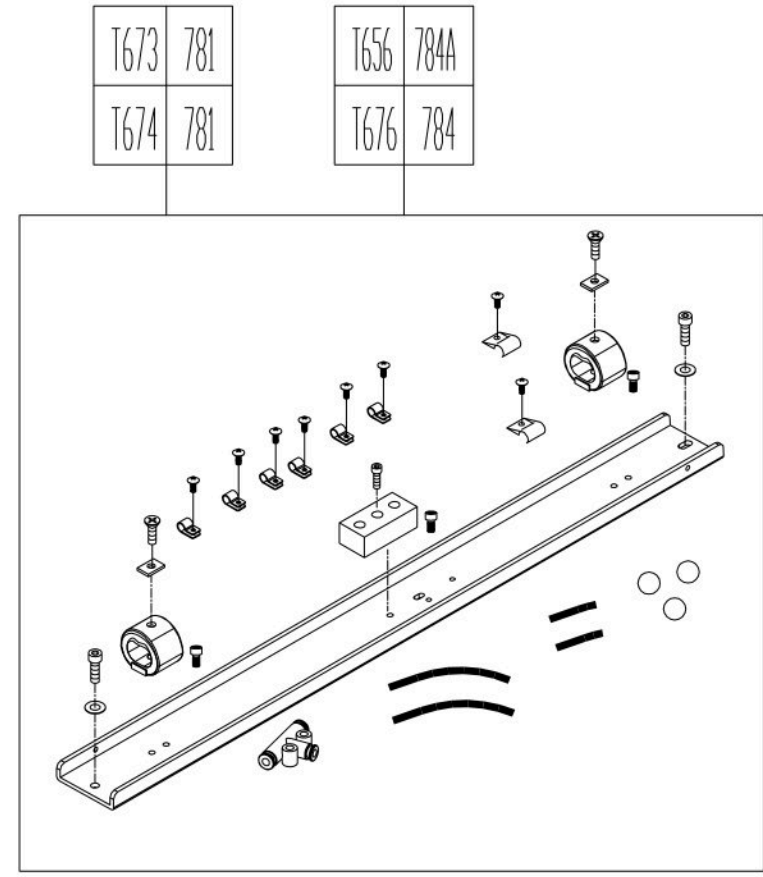

CHANGE DATE	CHANGE DESCRIPTION	CHANGE NO.	NAME	 RESTRICTED USAGE , PLEASE DON'T FORWARD TO ANYONE WHO ISN'T AUTHORIZED	DRAWN BY	UNITS	MM	SALES BLOW UP DIAGRAM	DIAGRAM NO.	TBS-F151B-A	
					VERIFIED BY	QTY	1				T676
						VERSION	A0		XX	MODEL	
						RATIO	1:7				

TOUCH SCREEN ASSEMBLY SP

CHANGE DATE	CHANGE DESCRIPTION	CHANGE NO.	NAME

**SportsArt**  
**FITNESS**  
 RESTRICTED USAGE ,  
 PLEASE DON'T FORWARD TO ANYONE WHO ISN'T AUTHORIZED

UNITS	MM	SALES BLOW UP DIAGRAM	DIAGRAM NO.	TBS-F151B-A
QTY	1	XX	MODEL	T676 19in
VERSION	A0			
RATIO	1:7			

CHANGE DATE	CHANGE DESCRIPTION	CHANGE NO.	NAME

**SportsArt**  
 FITNESS  
 RESTRICTED USAGE,  
 PLEASE DON'T FORWARD TO ANYONE WHO ISN'T AUTHORIZED

DRAWN BY	UNITS	MM	SALES BLOW UP DIAGRAM	DIAGRAM NO.	TBS-151C-A
	QTY	1	XX	MODEL	T676 LCD
	VERSION	A0			T676 19in
	RATIO	1:12			T676 16in

CHANGE DATE	CHANGE DESCRIPTION	CHANGE NO.	NAME	 RESTRICTED USAGE , PLEASE DON'T FORWARD TO ANYONE WHO ISN'T AUTHORIZED	DRAWN BY	UNITS	MM	SALES BLOW UP DIAGRAM	DIAGRAM NO.	TBS-F151F-A		
					VERIFIED BY	QTY	1			XX	MODEL	T676
						VERSION	A0					
						RATIO	1:18					