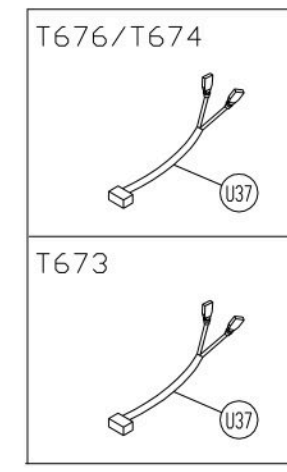

TOUCH SCREEN ASSEMBLY SP

CHANGE DATE	CHANGE DESCRIPTION	CHANGE NO.	NAME

**SportsArt**  
FITNESS

RESTRICTED USAGE ,  
PLEASE DON'T FORWARD TO ANYONE WHO ISN'T AUTHORIZED

UNITS	MM	SALES BLOW UP DIAGRAM	DIAGRAM NO.	TBS-F151B-A
QTY	1			T676 19in
VERSION	A0	XX	MODEL	
RATIO	1:7			

TOUCH SCREEN ASSEMBLY SP

CHANGE DATE	CHANGE DESCRIPTION	CHANGE NO.	NAME

**SportsArt**  
**FITNESS**  
 RESTRICTED USAGE ,  
 PLEASE DON'T FORWARD TO ANYONE WHO ISN'T AUTHORIZED

UNITS	MM	SALES BLOW UP DIAGRAM	DIAGRAM NO.	TBS-F151B-A
QTY	1	XX	MODEL	T676 19in
VERSION	A0			
RATIO	1:7			

CHANGE DATE	CHANGE DESCRIPTION	CHANGE NO.	NAME

**SportsArt**  
 FITNESS  
 RESTRICTED USAGE,  
 PLEASE DON'T FORWARD TO ANYONE WHO ISN'T AUTHORIZED

DRAWN BY	UNITS	MM	SALES BLOW UP DIAGRAM	DIAGRAM NO.	TBS-151C-A
	QTY	1	XX	MODEL	T676 LCD
	VERSION	A0			T676 19in
	RATIO	1:12			T676 16in

CHANGE DATE	CHANGE DESCRIPTION	CHANGE NO.	NAME	 RESTRICTED USAGE , PLEASE DON'T FORWARD TO ANYONE WHO ISN'T AUTHORIZED	DRAWN BY	UNITS	MM	SALES BLOW UP DIAGRAM	DIAGRAM NO.	TBS-F151F-A		
					VERIFIED BY	QTY	1			XX	MODEL	T676
						VERSION	A0					
						RATIO	1:18					