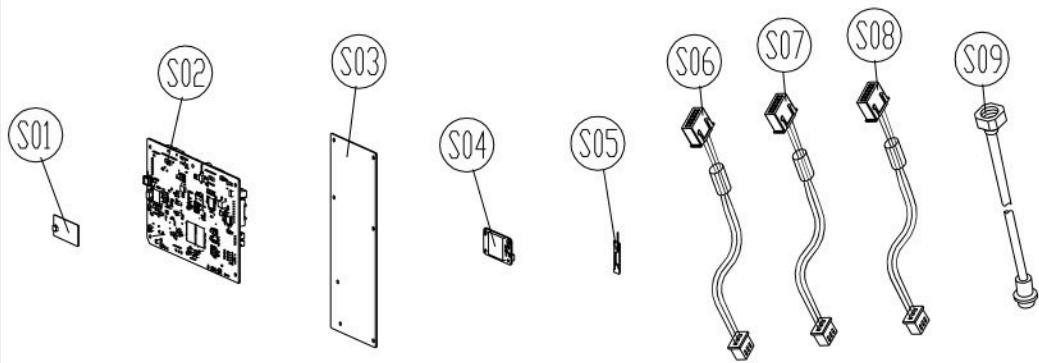

CHANGE DATE	CHANGE DESCRIPTION	CHANGE NO.	NAME	 RESTRICTED USAGE , PLEASE DON'T FORWARD TO ANYONE WHO ISN'T AUTHORIZED	DRAWN BY	UNITS	MM	SALES BLOW UP DIAGRAM	DIAGRAM NO.	TBS-F151B-A	
					VERIFIED BY	QTY	1				T676
						VERSION	A0		XX	MODEL	
						RATIO	1:7				

TOUCH SCREEN ASSEMBLY SP

CHANGE DATE	CHANGE DESCRIPTION	CHANGE NO.	NAME

**SportsArt**  
FITNESS

RESTRICTED USAGE ,  
PLEASE DON'T FORWARD TO ANYONE WHO ISN'T AUTHORIZED

UNITS	MM	SALES BLOW UP DIAGRAM	DIAGRAM NO.	TBS-F151B-A
QTY	1			T676 19in
VERSION	A0	XX	MODEL	
RATIO	1:7			

TOUCH SCREEN ASSEMBLY SP

CHANGE DATE	CHANGE DESCRIPTION	CHANGE NO.	NAME

**SportsArt**  
**FITNESS**  
 RESTRICTED USAGE ,  
 PLEASE DON'T FORWARD TO ANYONE WHO ISN'T AUTHORIZED

UNITS	MM	SALES BLOW UP DIAGRAM	DIAGRAM NO.	TBS-F151B-A
QTY	1	XX	MODEL	T676 19in
VERSION	A0			
RATIO	1:7			

CHANGE DATE	CHANGE DESCRIPTION	CHANGE NO.	NAME

**SportsArt**  
 FITNESS  
 RESTRICTED USAGE,  
 PLEASE DON'T FORWARD TO ANYONE WHO ISN'T AUTHORIZED

DRAWN BY	UNITS	MM	SALES BLOW UP DIAGRAM	DIAGRAM NO.	TBS-151C-A
	QTY	1	XX	MODEL	T676 LCD
	VERSION	A0			T676 19in
	RATIO	1:12			T676 16in