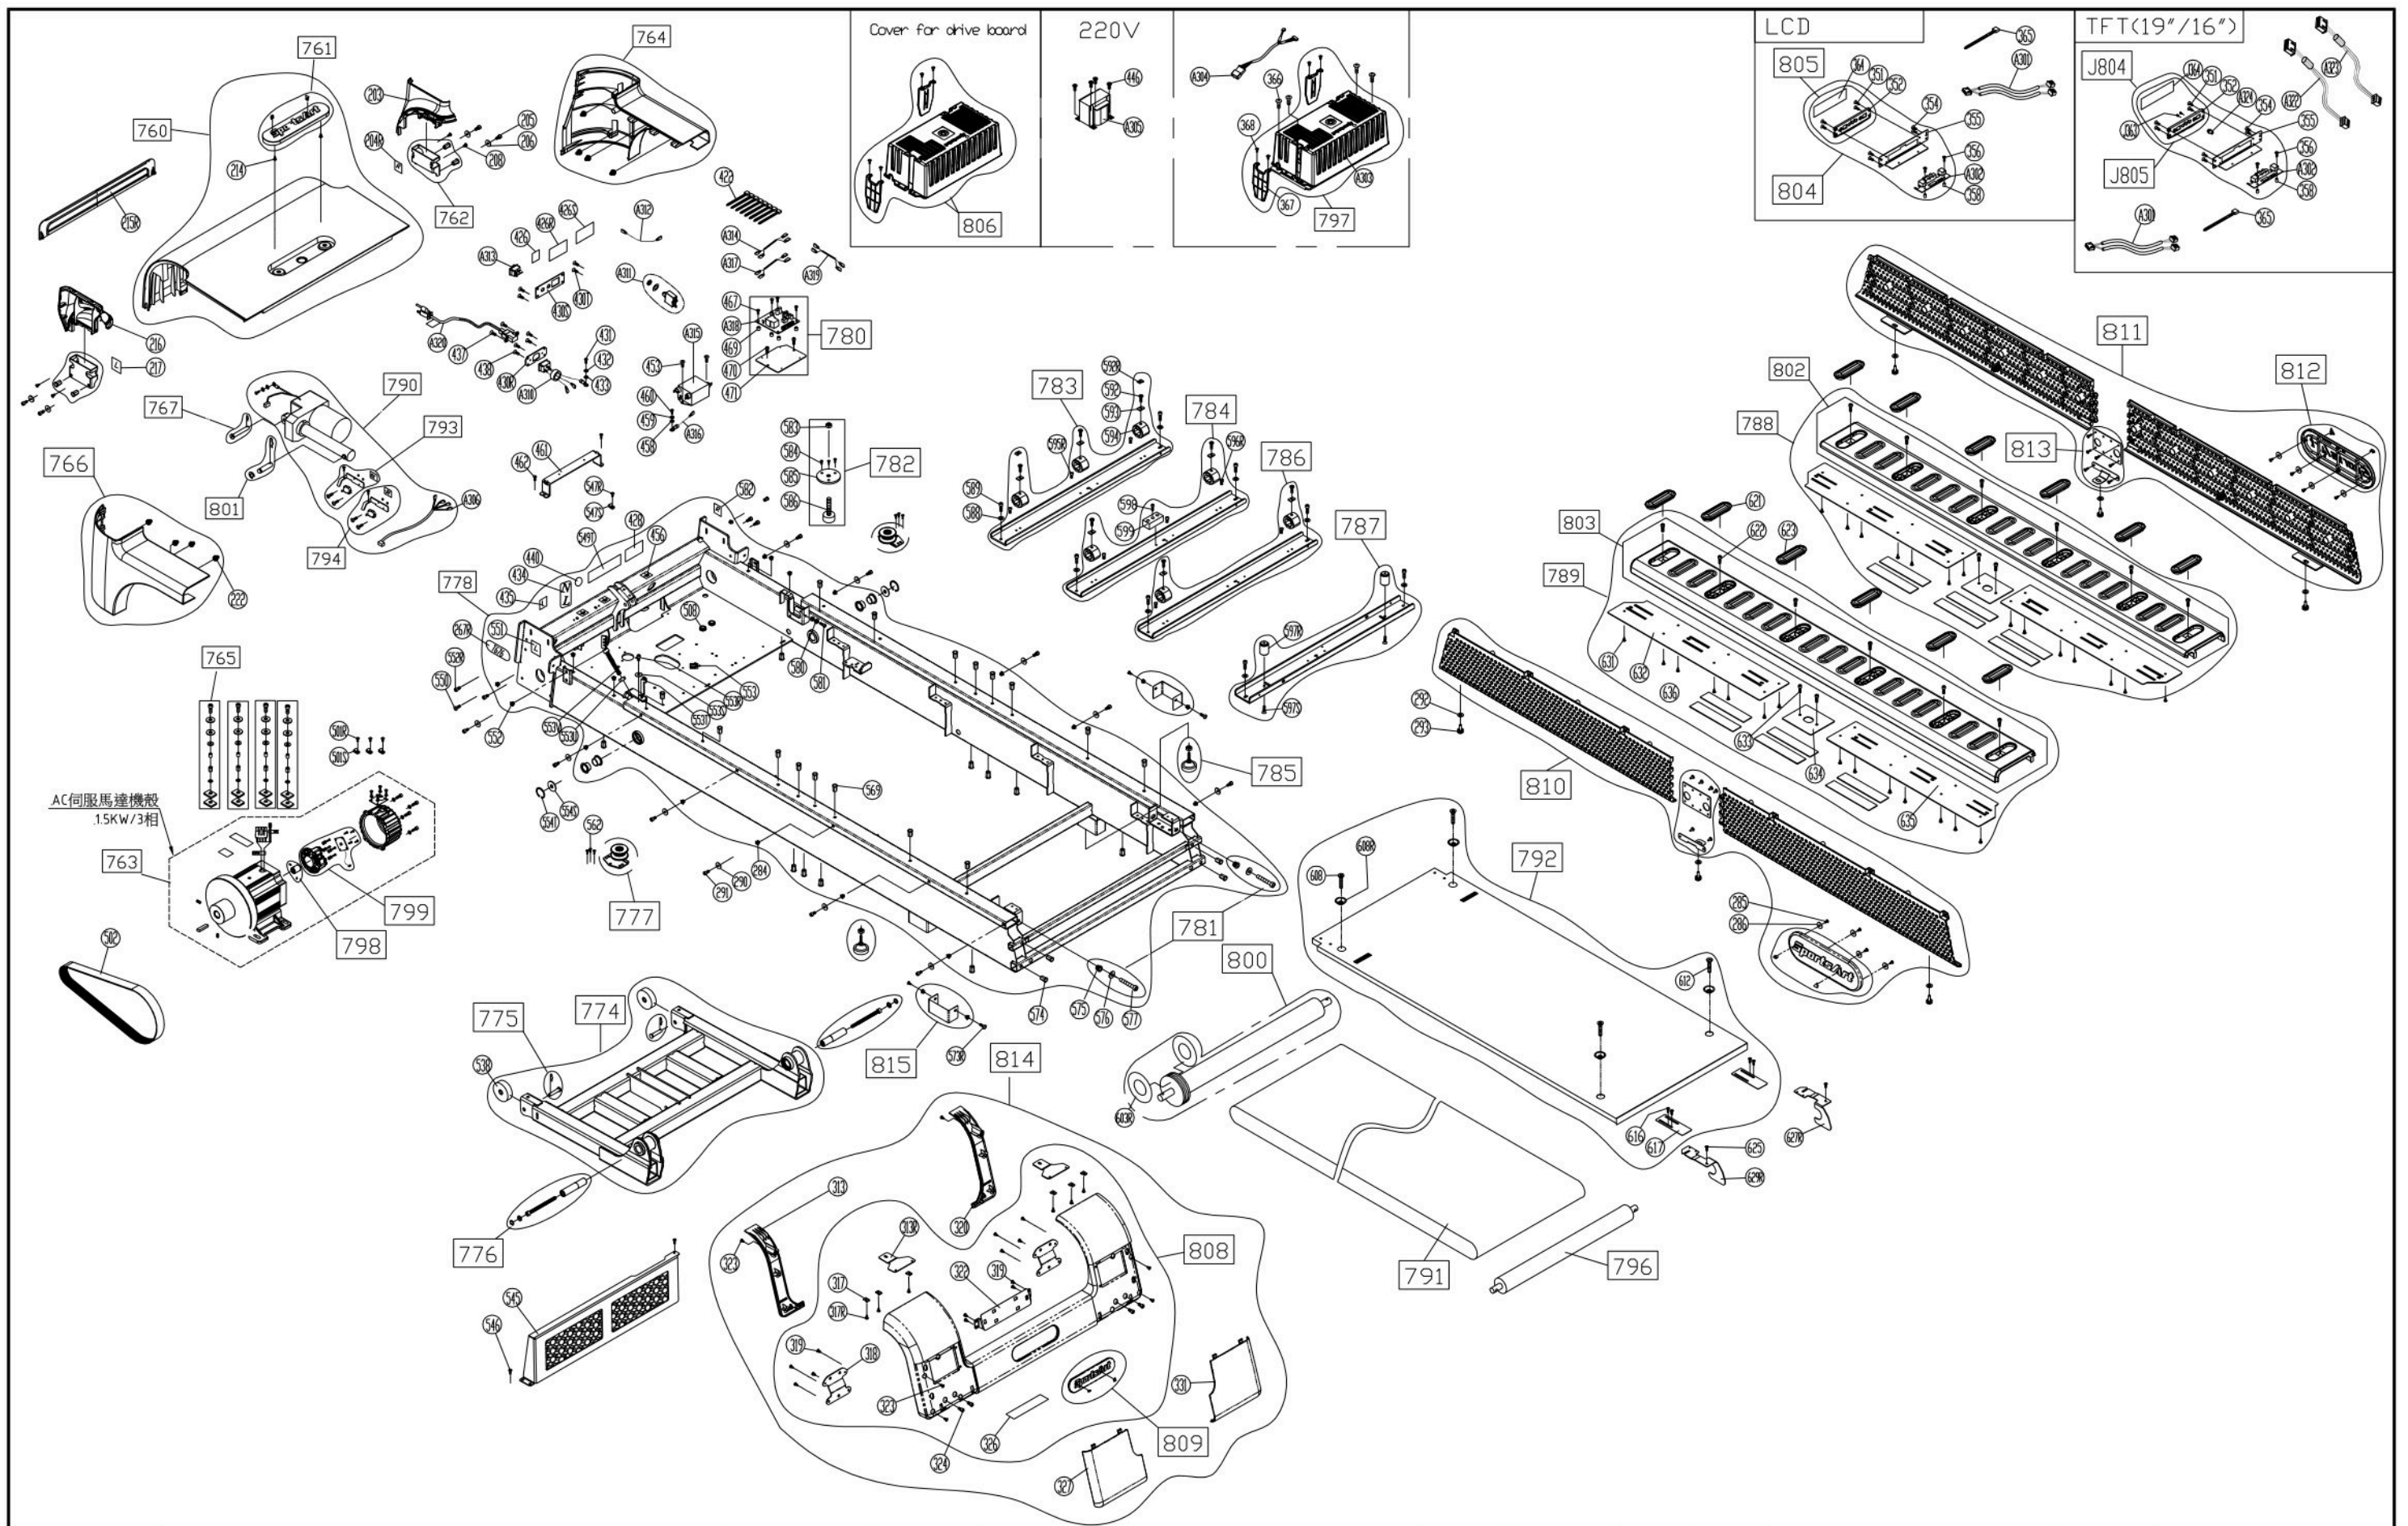

TOUCH SCREEN ASSEMBLY SP

CHANGE DATE	CHANGE DESCRIPTION	CHANGE NO.	NAME

**SportsArt**  
FITNESS

RESTRICTED USAGE ,  
PLEASE DON'T FORWARD TO ANYONE WHO ISN'T AUTHORIZED

UNITS	MM	SALES BLOW UP DIAGRAM	DIAGRAM NO.	TBS-F151B-A
QTY	1			T676 19in
VERSION	A0	XX	MODEL	
RATIO	1:7			

TOUCH SCREEN ASSEMBLY SP

CHANGE DATE	CHANGE DESCRIPTION	CHANGE NO.	NAME

**SportsArt**  
**FITNESS**  
 RESTRICTED USAGE ,  
 PLEASE DON'T FORWARD TO ANYONE WHO ISN'T AUTHORIZED

UNITS	MM	SALES BLOW UP DIAGRAM	DIAGRAM NO.	TBS-F151B-A
QTY	1	XX	MODEL	T676 19in
VERSION	A0			
RATIO	1:7			

CHANGE DATE	CHANGE DESCRIPTION	CHANGE NO.	NAME

**SportsArt**  
 FITNESS  
 RESTRICTED USAGE,  
 PLEASE DON'T FORWARD TO ANYONE WHO ISN'T AUTHORIZED

DRAWN BY	UNITS	MM	SALES BLOW UP DIAGRAM	DIAGRAM NO.	TBS-151C-A
	QTY	1	XX	MODEL	T676 LCD
	VERSION	A0			T676 19in
	RATIO	1:12			T676 16in

CHANGE DATE	CHANGE DESCRIPTION	CHANGE NO.	NAME	 RESTRICTED USAGE , PLEASE DON'T FORWARD TO ANYONE WHO ISN'T AUTHORIZED	DRAWN BY	UNITS	MM	SALES BLOW UP DIAGRAM	DIAGRAM NO.	TBS-F151F-A		
					VERIFIED BY	QTY	1			XX	MODEL	T676
						VERSION	A0					
						RATIO	1:18					