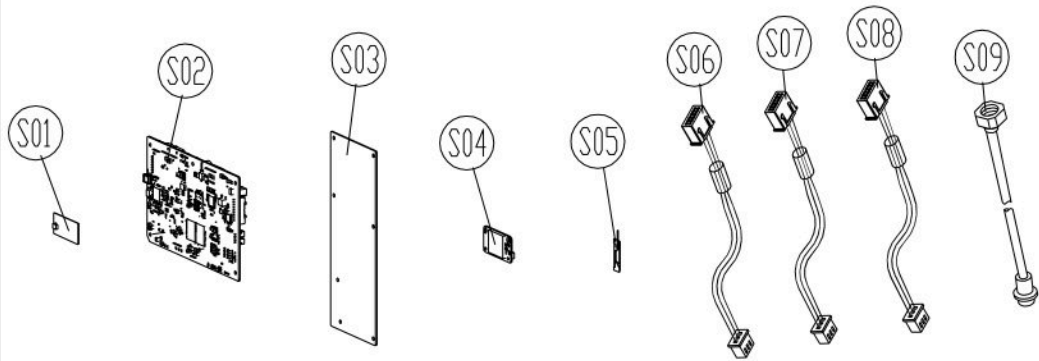

CHANGE DATE	CHANGE DESCRIPTION	CHANGE NO.	NAME	 RESTRICTED USAGE , PLEASE DON'T FORWARD TO ANYONE WHO ISN'T AUTHORIZED	DRAWN BY	UNITS	MM	SALES BLOW UP DIAGRAM	DIAGRAM NO.	TBS-F151B-A	
					VERIFIED BY	QTY	1				T676
						VERSION	A0		XX	MODEL	
						RATIO	1:7				

TOUCH SCREEN ASSEMBLY SP

CHANGE DATE	CHANGE DESCRIPTION	CHANGE NO.	NAME

**SportsArt**  
FITNESS

RESTRICTED USAGE ,  
PLEASE DON'T FORWARD TO ANYONE WHO ISN'T AUTHORIZED

UNITS	MM	SALES BLOW UP DIAGRAM	DIAGRAM NO.	TBS-F151B-A
QTY	1			T676 19in
VERSION	A0	XX	MODEL	
RATIO	1:7			

TOUCH SCREEN ASSEMBLY SP

CHANGE DATE	CHANGE DESCRIPTION	CHANGE NO.	NAME

**SportsArt**  
**FITNESS**  
 RESTRICTED USAGE ,  
 PLEASE DON'T FORWARD TO ANYONE WHO ISN'T AUTHORIZED

UNITS	MM	SALES BLOW UP DIAGRAM	DIAGRAM NO.	TBS-F151B-A
QTY	1	XX	MODEL	T676 19in
VERSION	A0			
RATIO	1:7			

CHANGE DATE	CHANGE DESCRIPTION	CHANGE NO.	NAME

**SportsArt**  
 FITNESS  
 RESTRICTED USAGE,  
 PLEASE DON'T FORWARD TO ANYONE WHO ISN'T AUTHORIZED

DRAWN BY	UNITS	MM	SALES BLOW UP DIAGRAM	DIAGRAM NO.	TBS-151C-A
	QTY	1	XX	MODEL	T676 LCD
	VERSION	A0			T676 19in
	RATIO	1:12			T676 16in