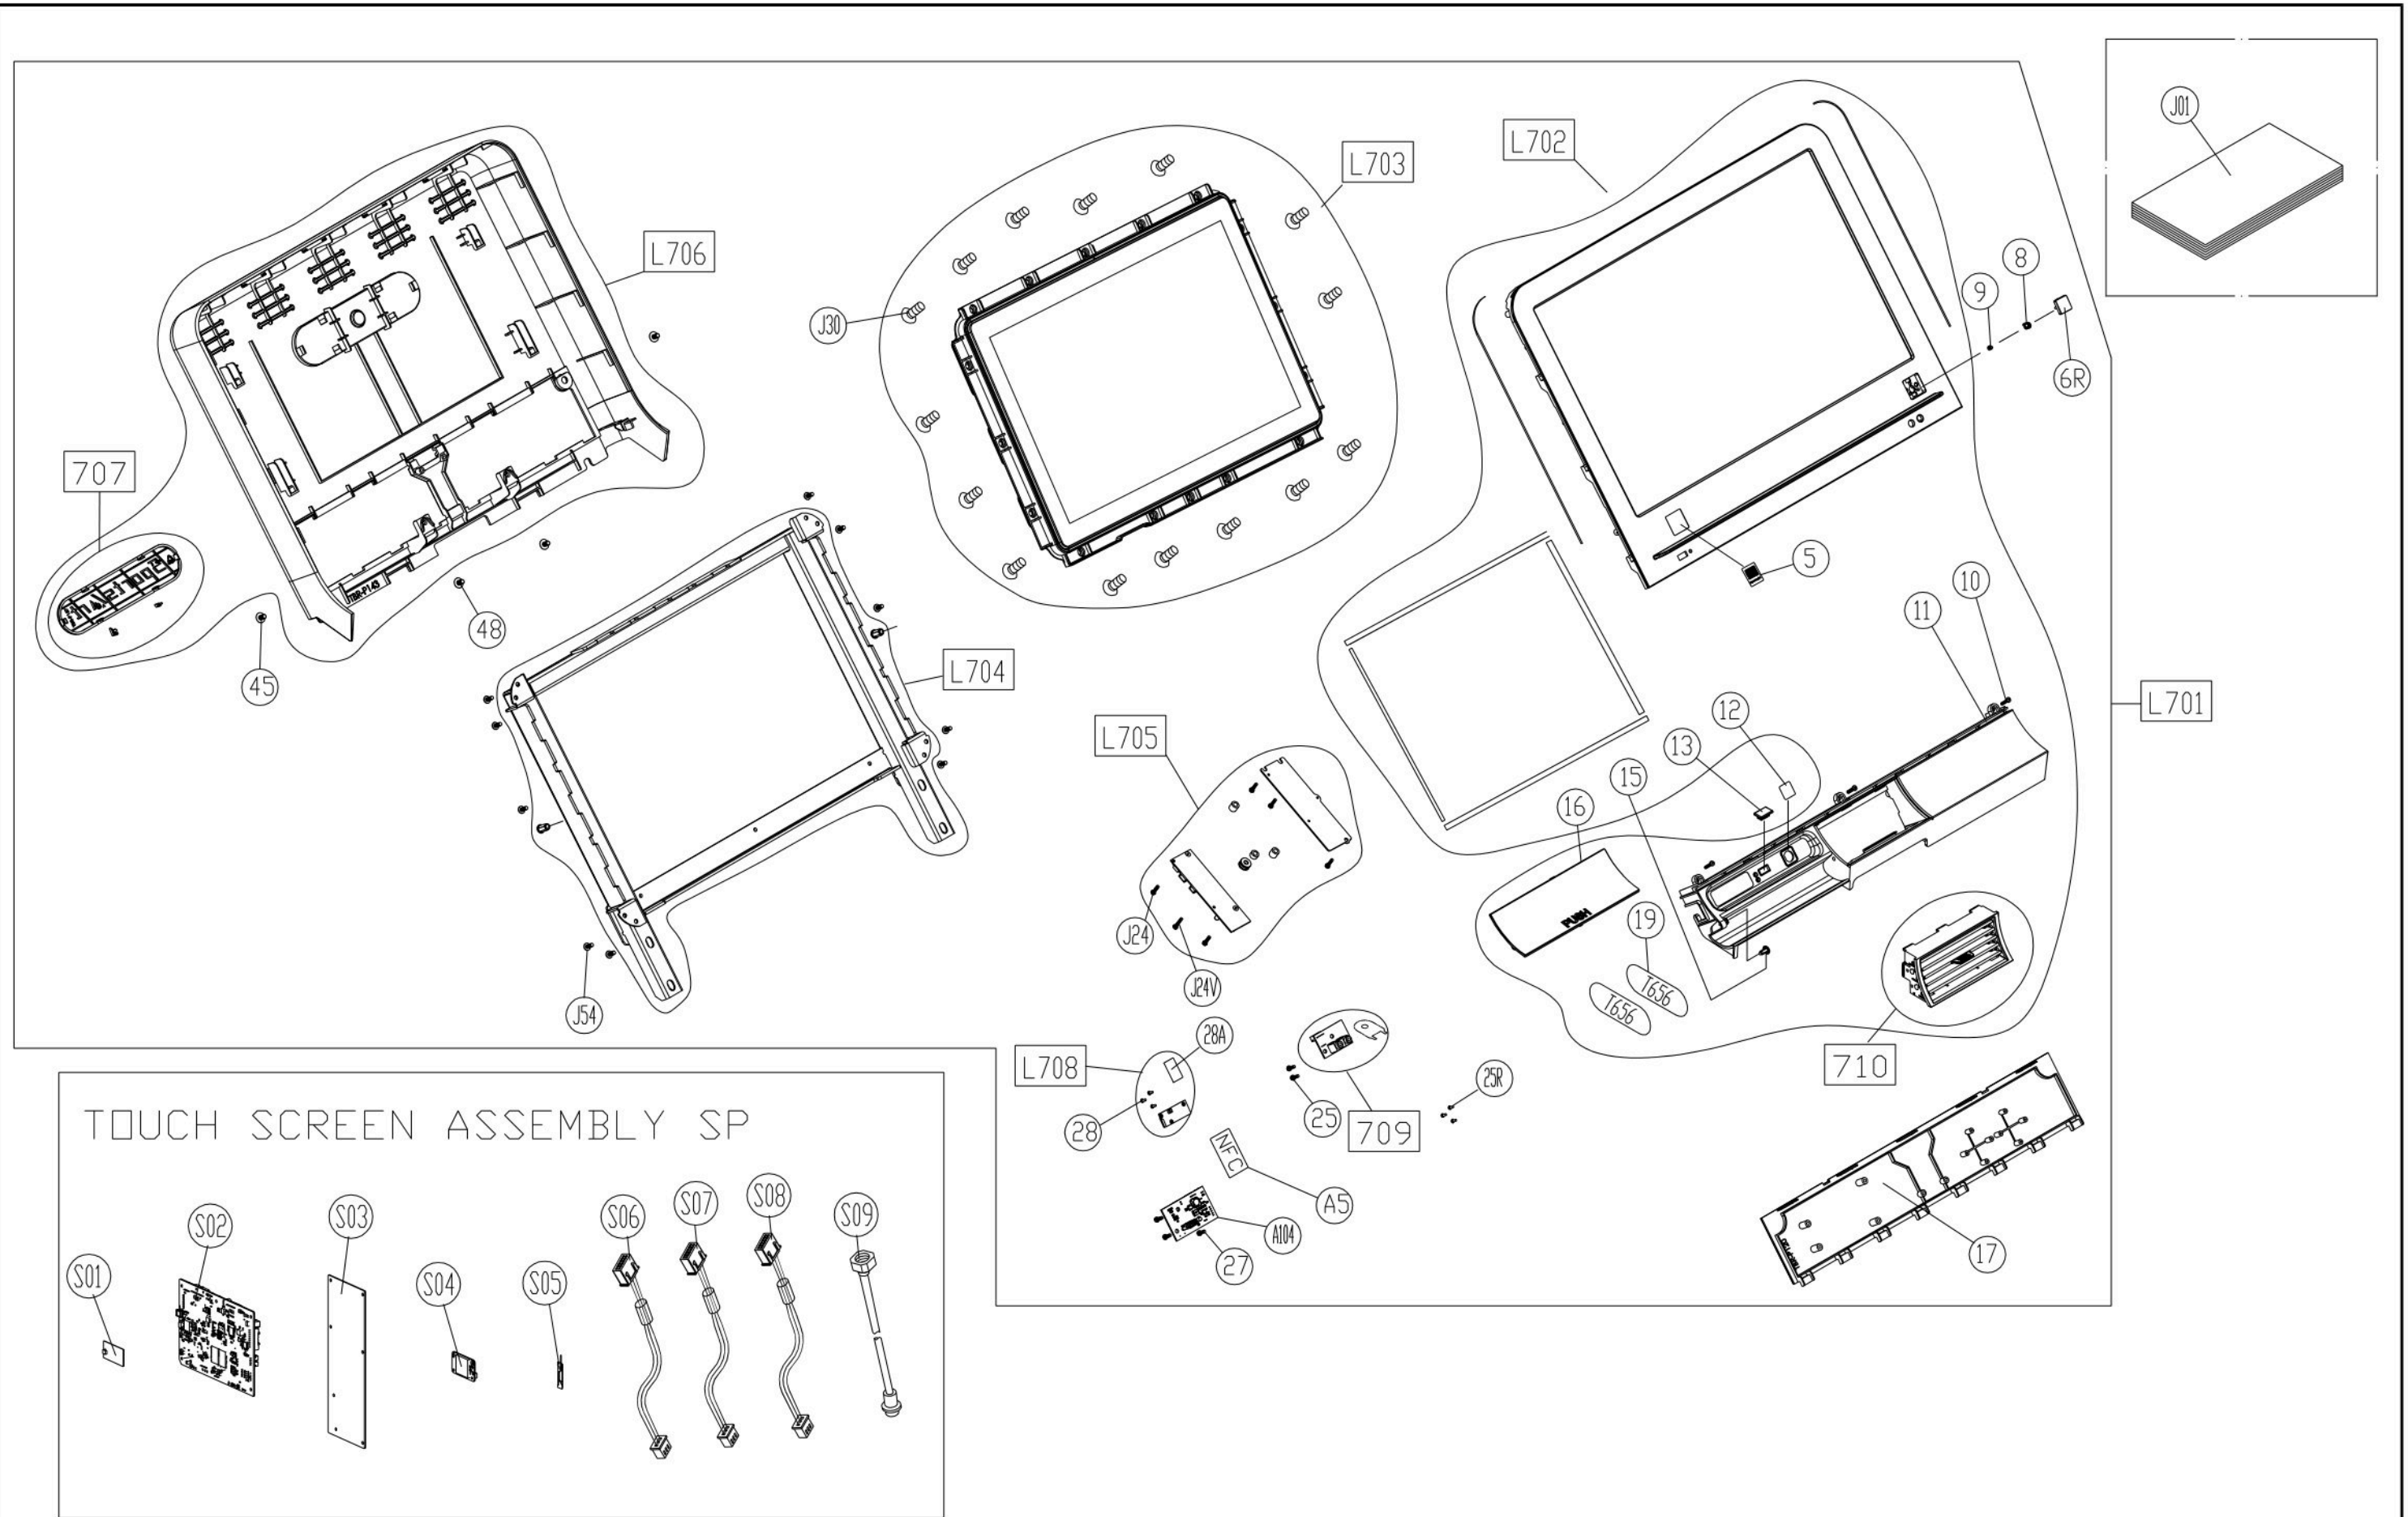

CHANGE DATE	CHANGE DESCRIPTION	CHANGE NO.	NAME	 RESTRICTED USAGE , PLEASE DON'T FORWARD TO ANYONE WHO ISN'T AUTHORIZED	DRAWN BY	UNITS	MM	SALES BLOW UP DIAGRAM	DIAGRAM NO.	TBS-F151B-A	
					VERIFIED BY	QTY	1				T676
						VERSION	A0		XX	MODEL	
						RATIO	1:7				

TOUCH SCREEN ASSEMBLY SP

CHANGE DATE	CHANGE DESCRIPTION	CHANGE NO.	NAME

**SportsArt**  
FITNESS

RESTRICTED USAGE ,  
PLEASE DON'T FORWARD TO ANYONE WHO ISN'T AUTHORIZED

UNITS	MM	SALES BLOW UP DIAGRAM	DIAGRAM NO.	TBS-F151B-A
QTY	1			T676 19in
VERSION	A0	XX	MODEL	
RATIO	1:7			

TOUCH SCREEN ASSEMBLY SP

CHANGE DATE	CHANGE DESCRIPTION	CHANGE NO.	NAME

**SportsArt**  
**FITNESS**  
 RESTRICTED USAGE ,  
 PLEASE DON'T FORWARD TO ANYONE WHO ISN'T AUTHORIZED

UNITS	MM	SALES BLOW UP DIAGRAM	DIAGRAM NO.	TBS-F151B-A
QTY	1	XX	MODEL	T676 19in
VERSION	A0			
RATIO	1:7			

CHANGE DATE	CHANGE DESCRIPTION	CHANGE NO.	NAME	 RESTRICTED USAGE , PLEASE DON'T FORWARD TO ANYONE WHO ISN'T AUTHORIZED	DRAWN BY	UNITS	MM	SALES BLOW UP DIAGRAM	DIAGRAM NO.	TBS-F151F-A		
					VERIFIED BY	QTY	1			XX	MODEL	T676
						VERSION	A0					
						RATIO	1:18					