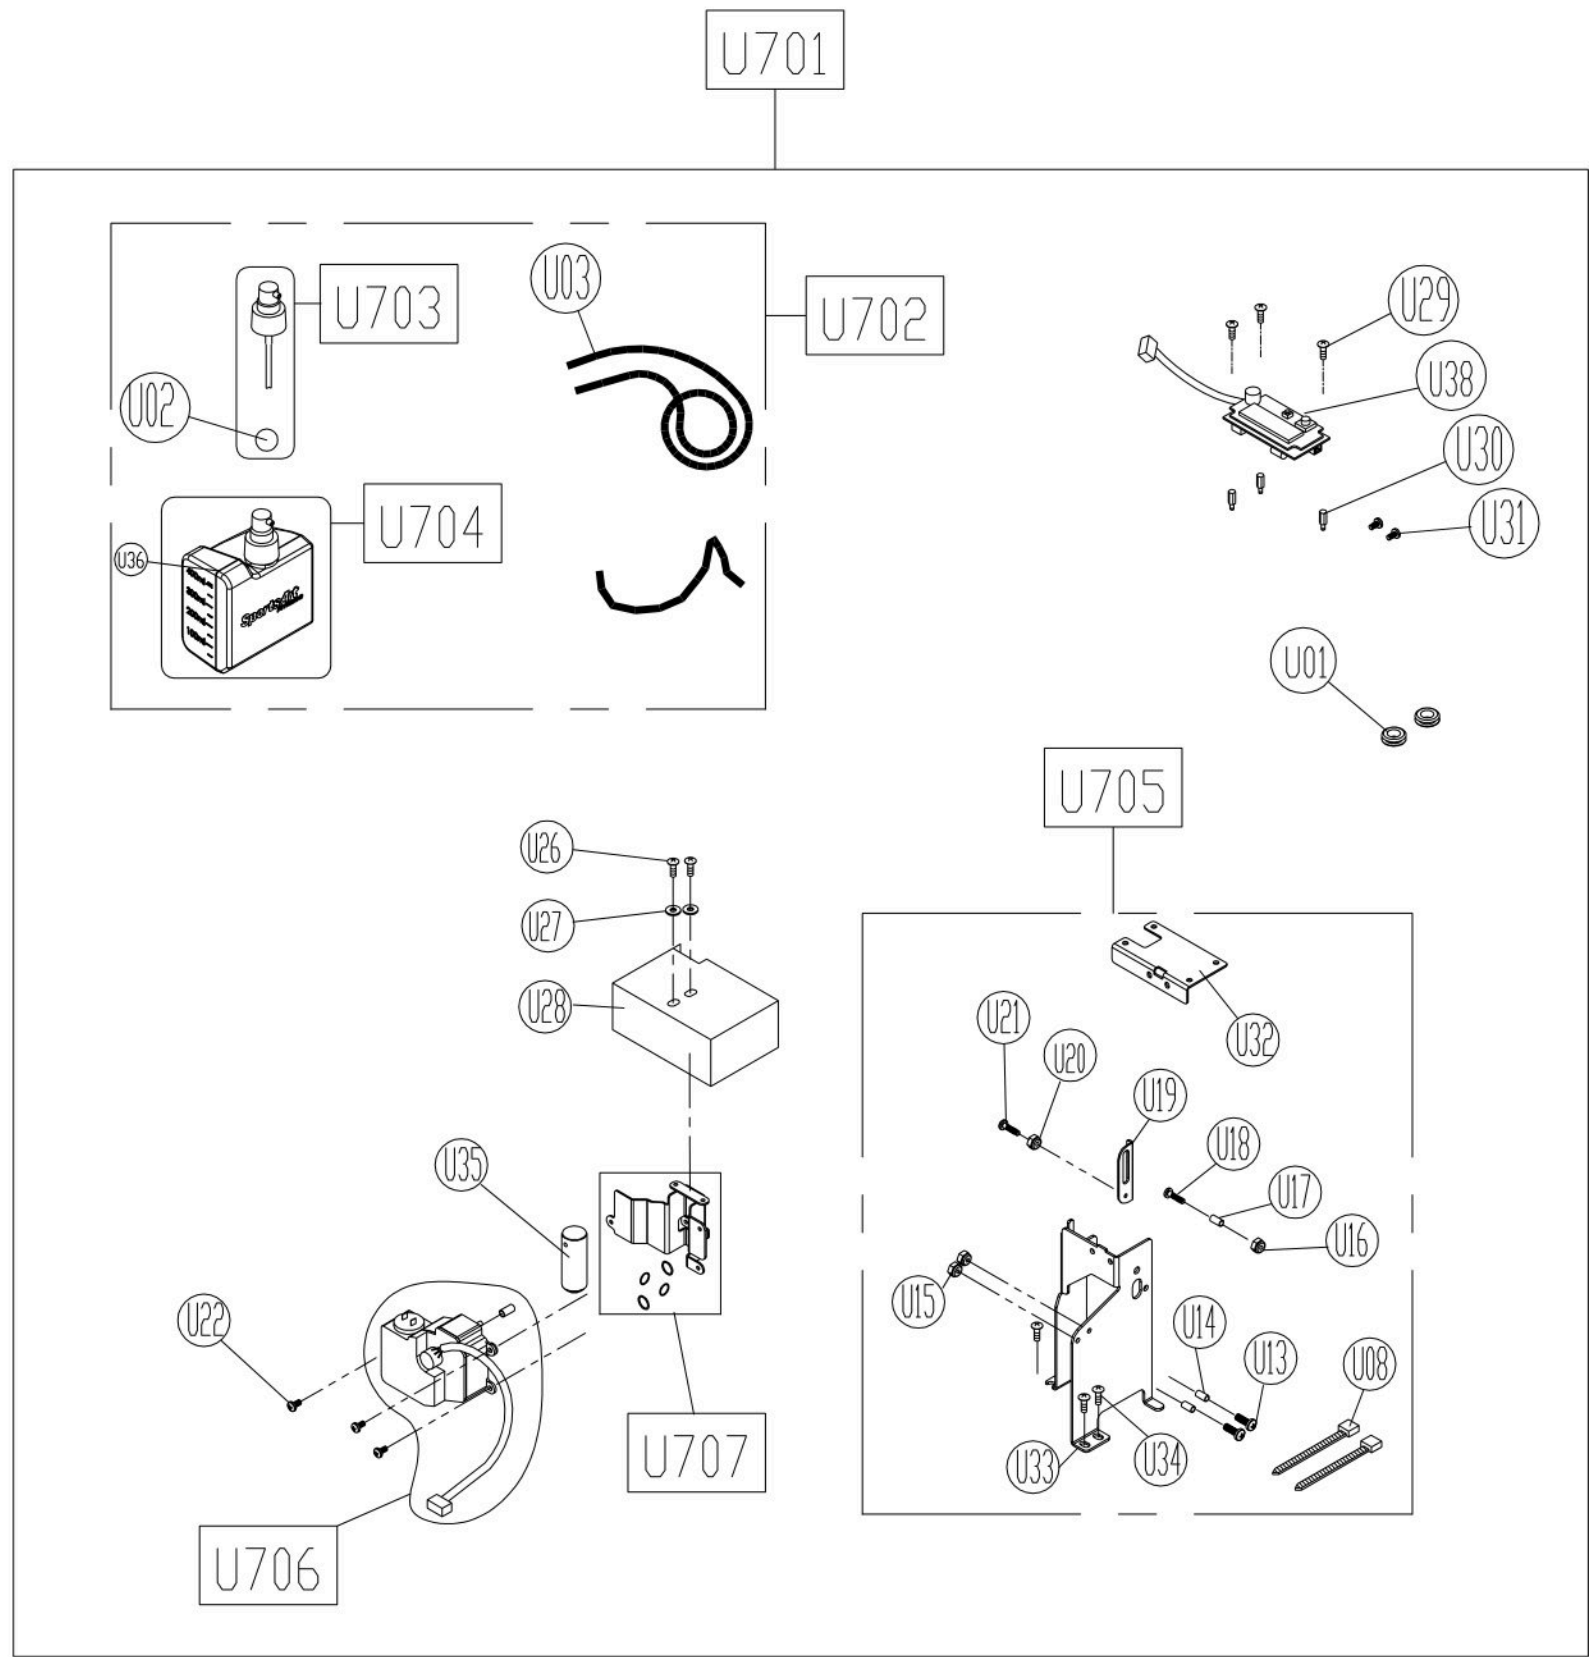

TOUCH SCREEN ASSEMBLY SP

CHANGE DATE	CHANGE DESCRIPTION	CHANGE NO.	NAME

**SportsArt**  
**FITNESS**  
 RESTRICTED USAGE ,  
 PLEASE DON'T FORWARD TO ANYONE WHO ISN'T AUTHORIZED

UNITS	MM	SALES BLOW UP DIAGRAM	DIAGRAM NO.	TBS-F151B-A
QTY	1	XX	MODEL	T676 19in
VERSION	A0			
RATIO	1:7			

CHANGE DATE	CHANGE DESCRIPTION	CHANGE NO.	NAME

**SportsArt**  
 FITNESS  
 RESTRICTED USAGE,  
 PLEASE DON'T FORWARD TO ANYONE WHO ISN'T AUTHORIZED

DRAWN BY	UNITS	MM	SALES BLOW UP DIAGRAM	DIAGRAM NO.	TBS-151C-A
	QTY	1	XX	MODEL	T676 LCD
	VERSION	A0			T676 19in
	RATIO	1:12			T676 16in

CHANGE DATE	CHANGE DESCRIPTION	CHANGE NO.	NAME	 RESTRICTED USAGE , PLEASE DON'T FORWARD TO ANYONE WHO ISN'T AUTHORIZED	DRAWN BY	UNITS	MM	SALES BLOW UP DIAGRAM	DIAGRAM NO.	TBS-F151F-A		
					VERIFIED BY	QTY	1			XX	MODEL	T676
						VERSION	A0					
						RATIO	1:18					

CHANGE DATE	CHANGE DESCRIPTION	CHANGE NO.	NAME	 <p>RESTRICTED USAGE , PLEASE DON'T FORWARD TO ANYONE WHO ISN'T AUTHORIZED</p>	DRAWN BY	UNITS	MM	SALES BLOW UP DIAGRAM	DIAGRAM NO.	TBT-F101F-A			
					VERIFIED BY	QTY	1				XX	MODEL	T656/T676 T673/T674
						VERSION	A0						
						RATIO	1:4						